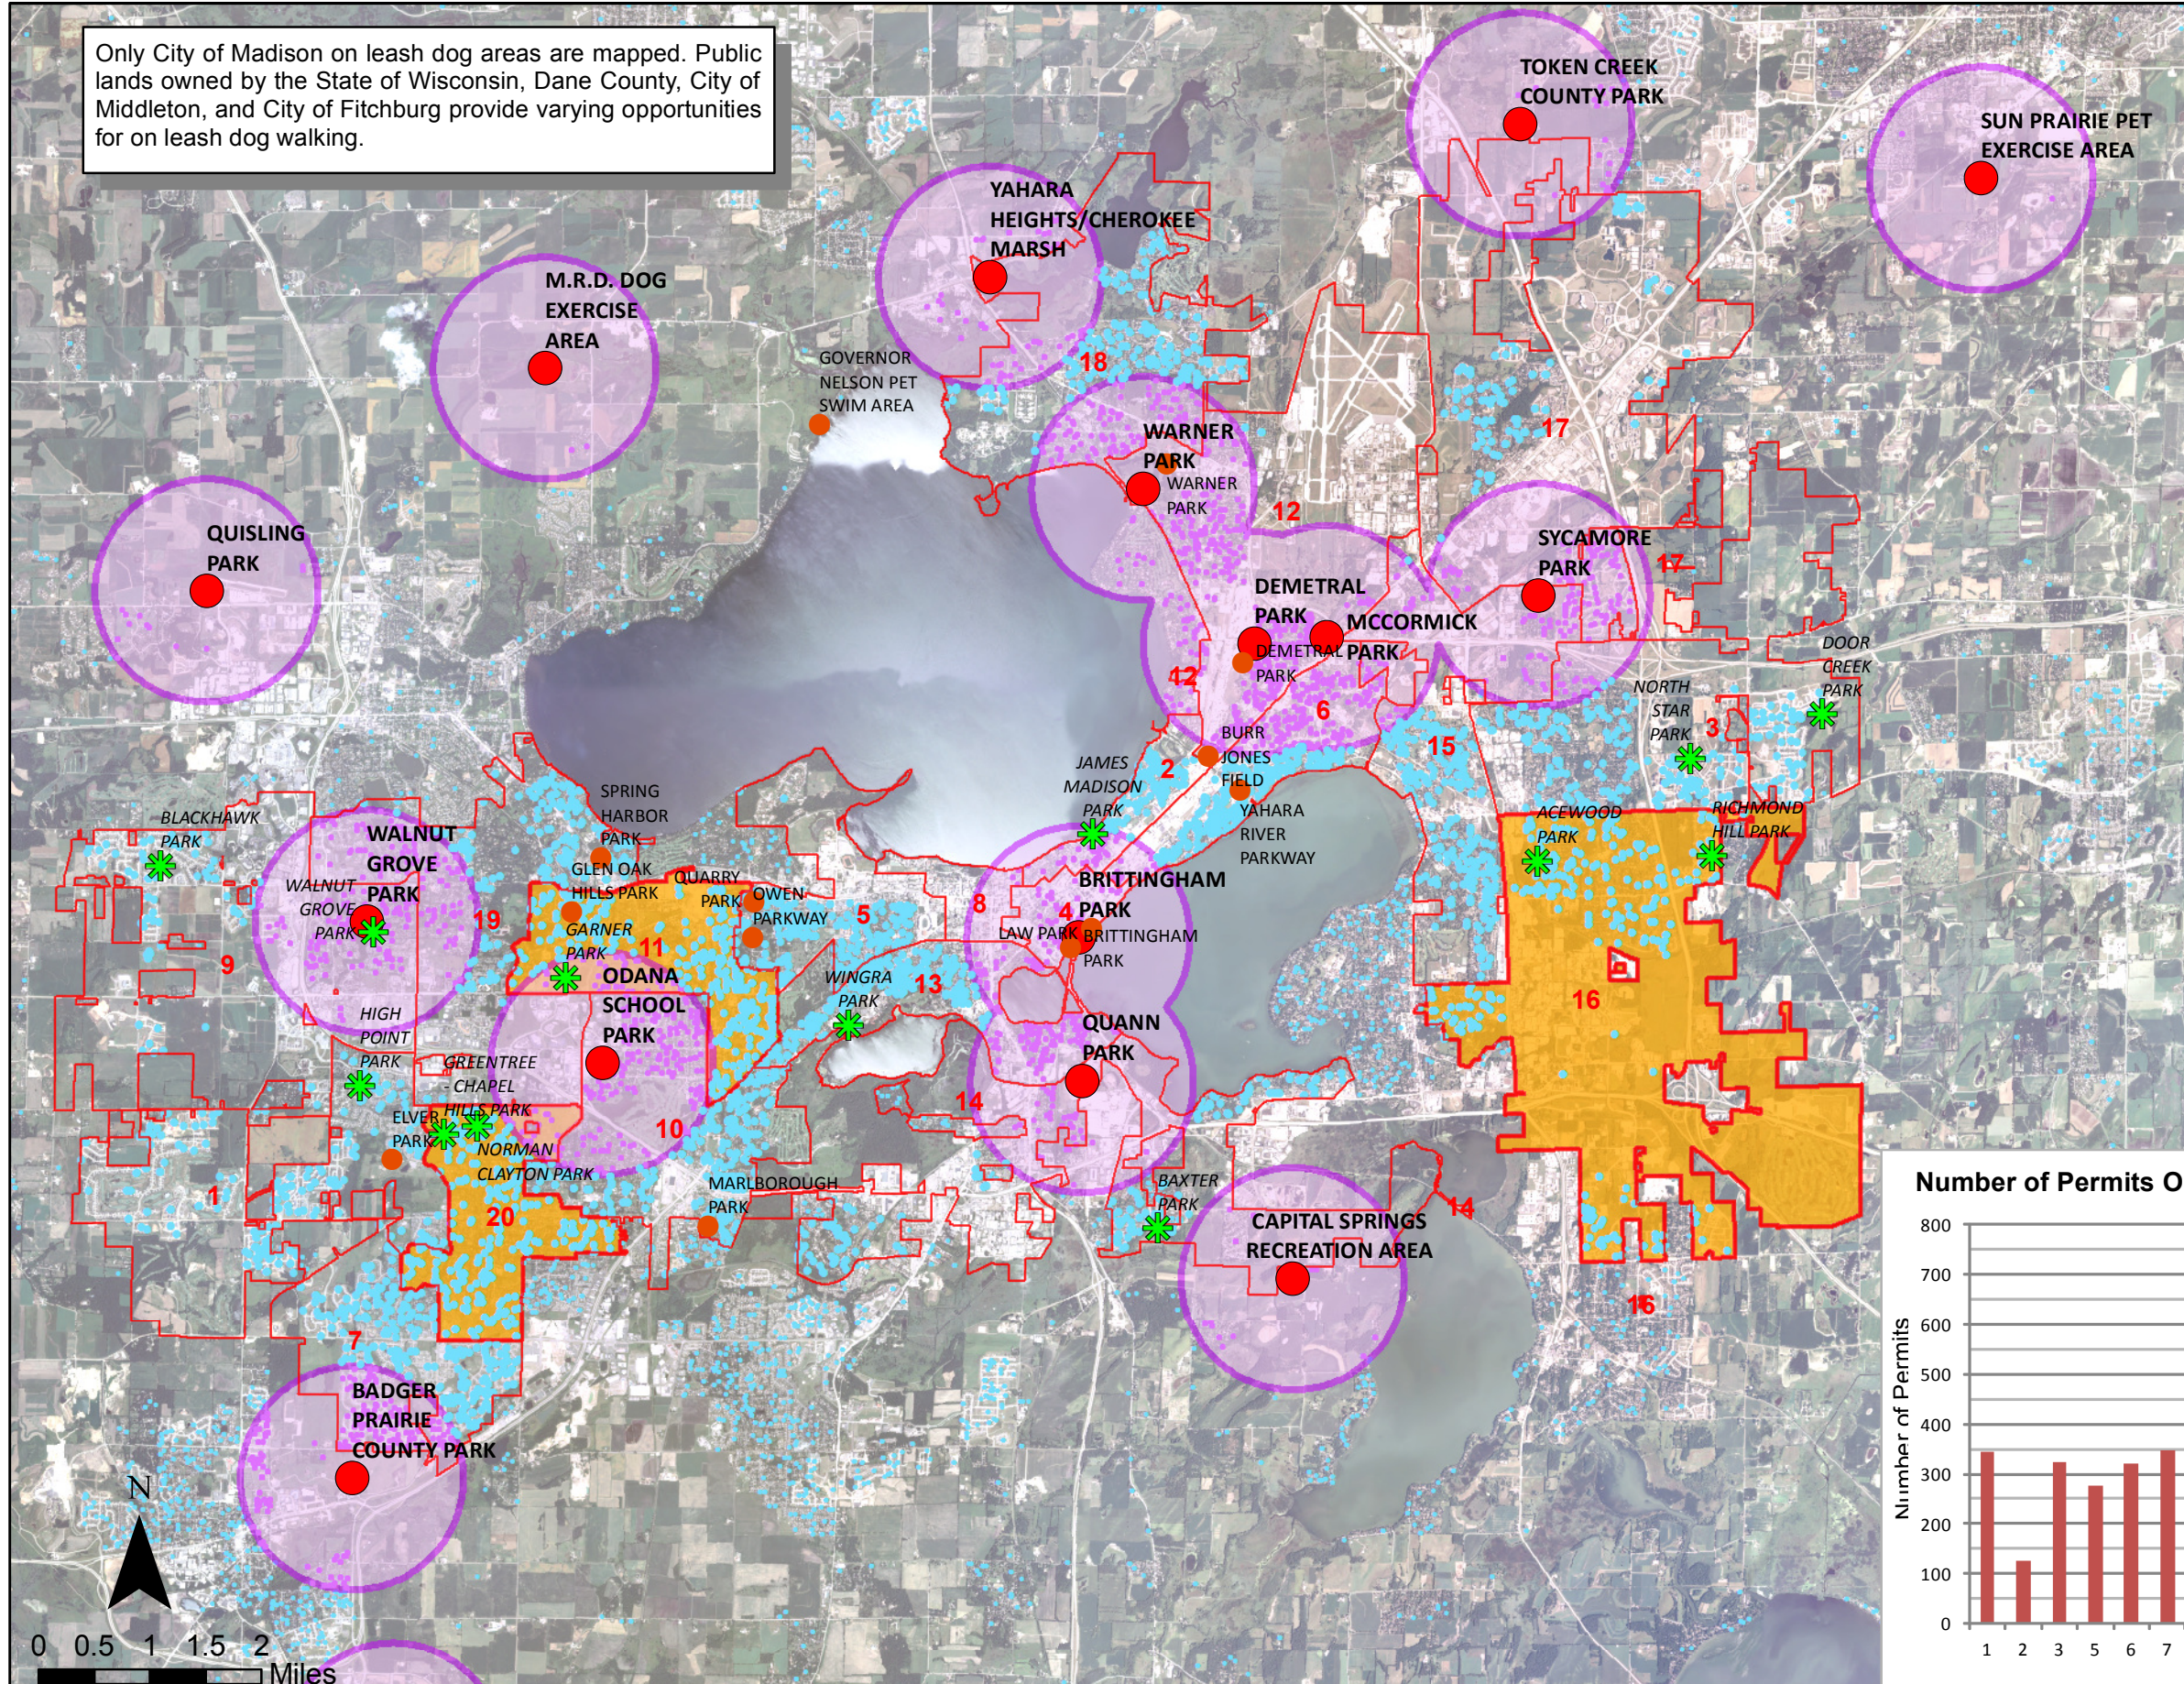

Only City of Madison on leash dog areas are mapped. Public lands owned by the State of Wisconsin, Dane County, City of Middleton, and City of Fitchburg provide varying opportunities for on leash dog walking.

## Dog Park Deficient Areas (Based on Permit Quantities) **DRAFT**

**LEGEND**

- 1 Mile Distance from Off Leash Dog Park

**Dog Exercise Areas**

- OFF LEASH
- ON LEASH
- PILOT ON LEASH

**Permit Holders**

- Dog Park Permit Holders > 1 Mile from Dog Park
- Dog Park Permit Holders < 1 Mile from Dog Park

**Alder District Boundaries**

- Alder District Boundaries
- 11 Alder districts with the greatest # of dog permit holders not within 1 mile of off leash dog exercise area
- 16 Alder districts with the greatest # of dog permit holders not within 1 mile of off leash dog exercise area
- 20 Alder districts with the greatest # of dog permit holders not within 1 mile of off leash dog exercise area

The following locations have been anecdotally identified as areas used for unofficial dog walking:

- Research Park located near Research Park Blvd
- Southwest Bike Path south of Forest Hill Cemetery
- Edgewood Park and Pleasure Drive