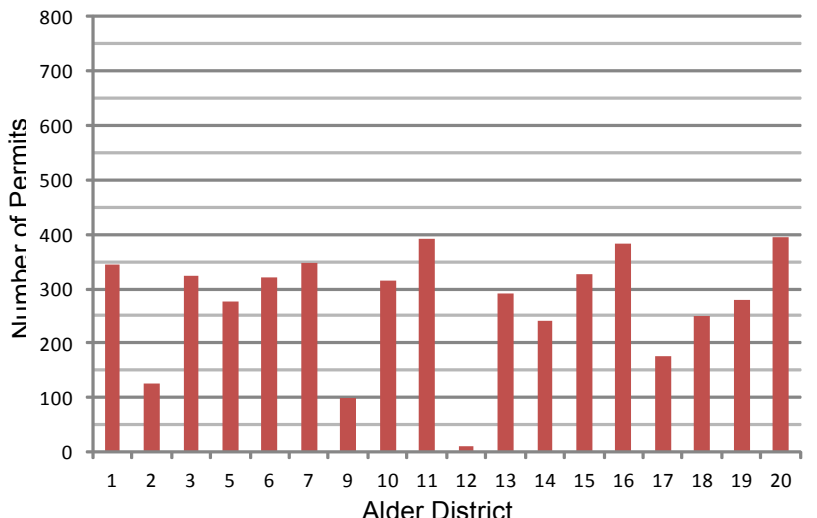

The following locations have been anecdotally identified as areas used for unofficial dog walking:

- Research Park located near Research Park Blvd
- Southwest Bike Path south of Forest Hill Cemetery
- Edgewood Park and Pleasure Drive

Number of Permits Outside 1 Mile Buffer By Alder District