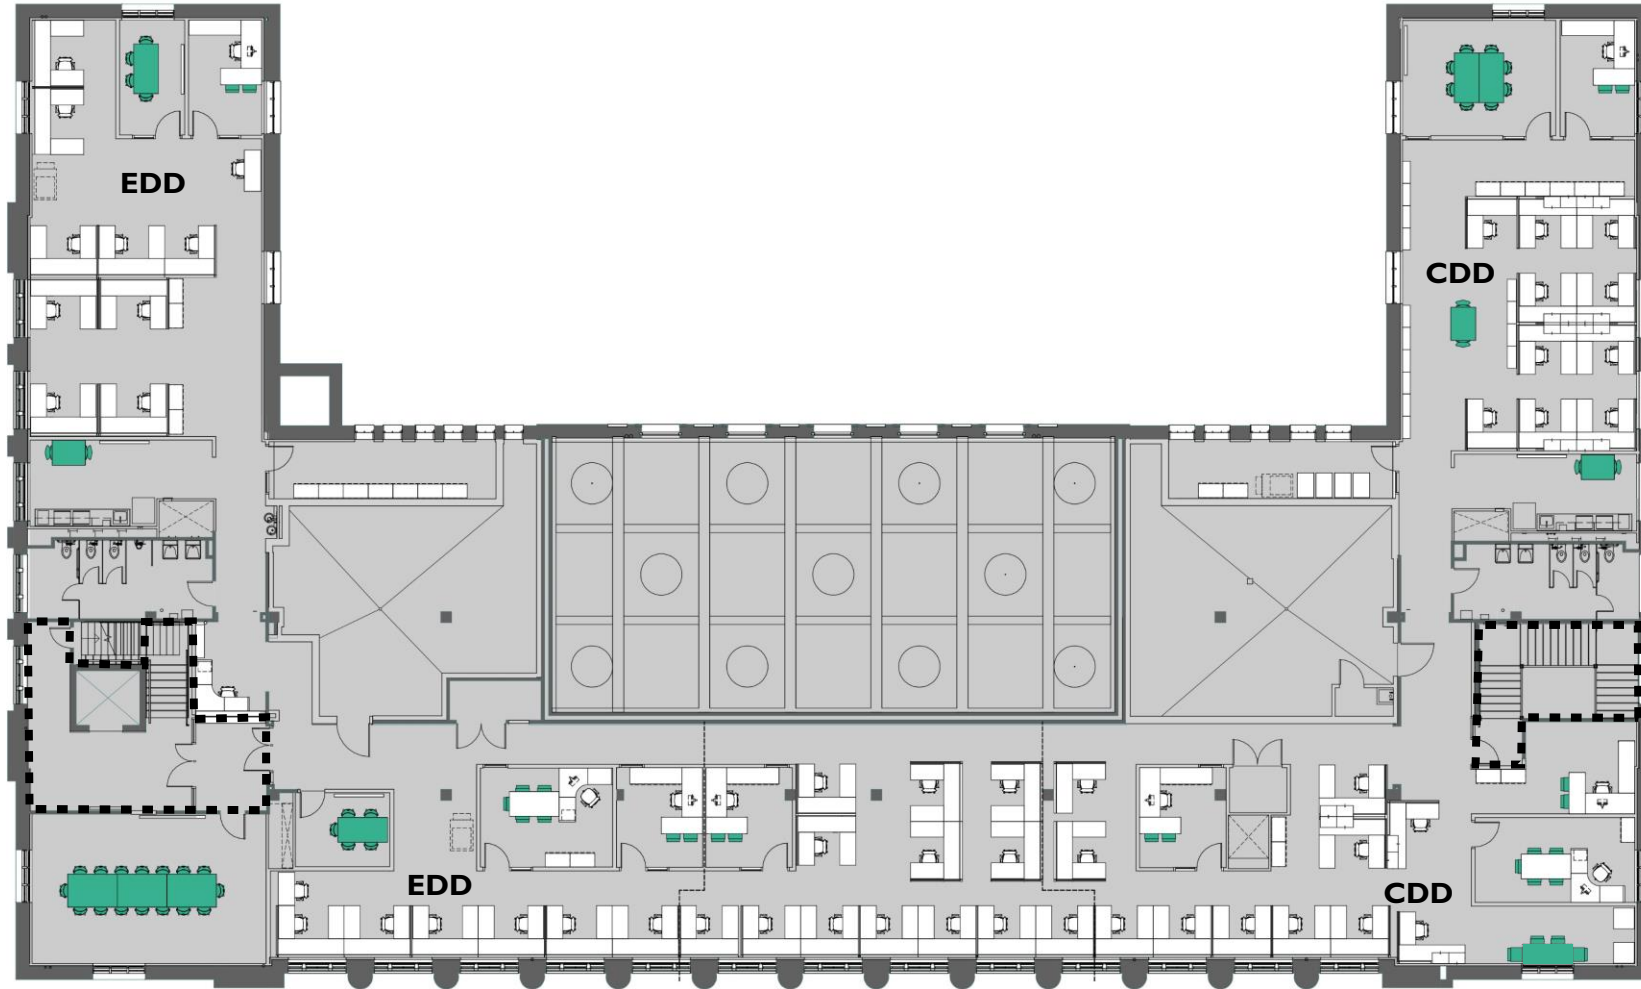

Security Camera Plan - Level 0

ADA height (30" AFF)

Bar Height (42" AFF)

KEY

 Security Camera Location

 Public Zone

Security Camera Plan - Level 1

- KEY**
-  Security Camera Location
 -  Public Zone

Table reused from Room 260

Table reused from Room 260

Security Camera Plan - Level 2

KEY

 Security Camera Location

 Public Zone

Security Camera Plan - Level 3

KEY

 Security Camera Location

 Public Zone