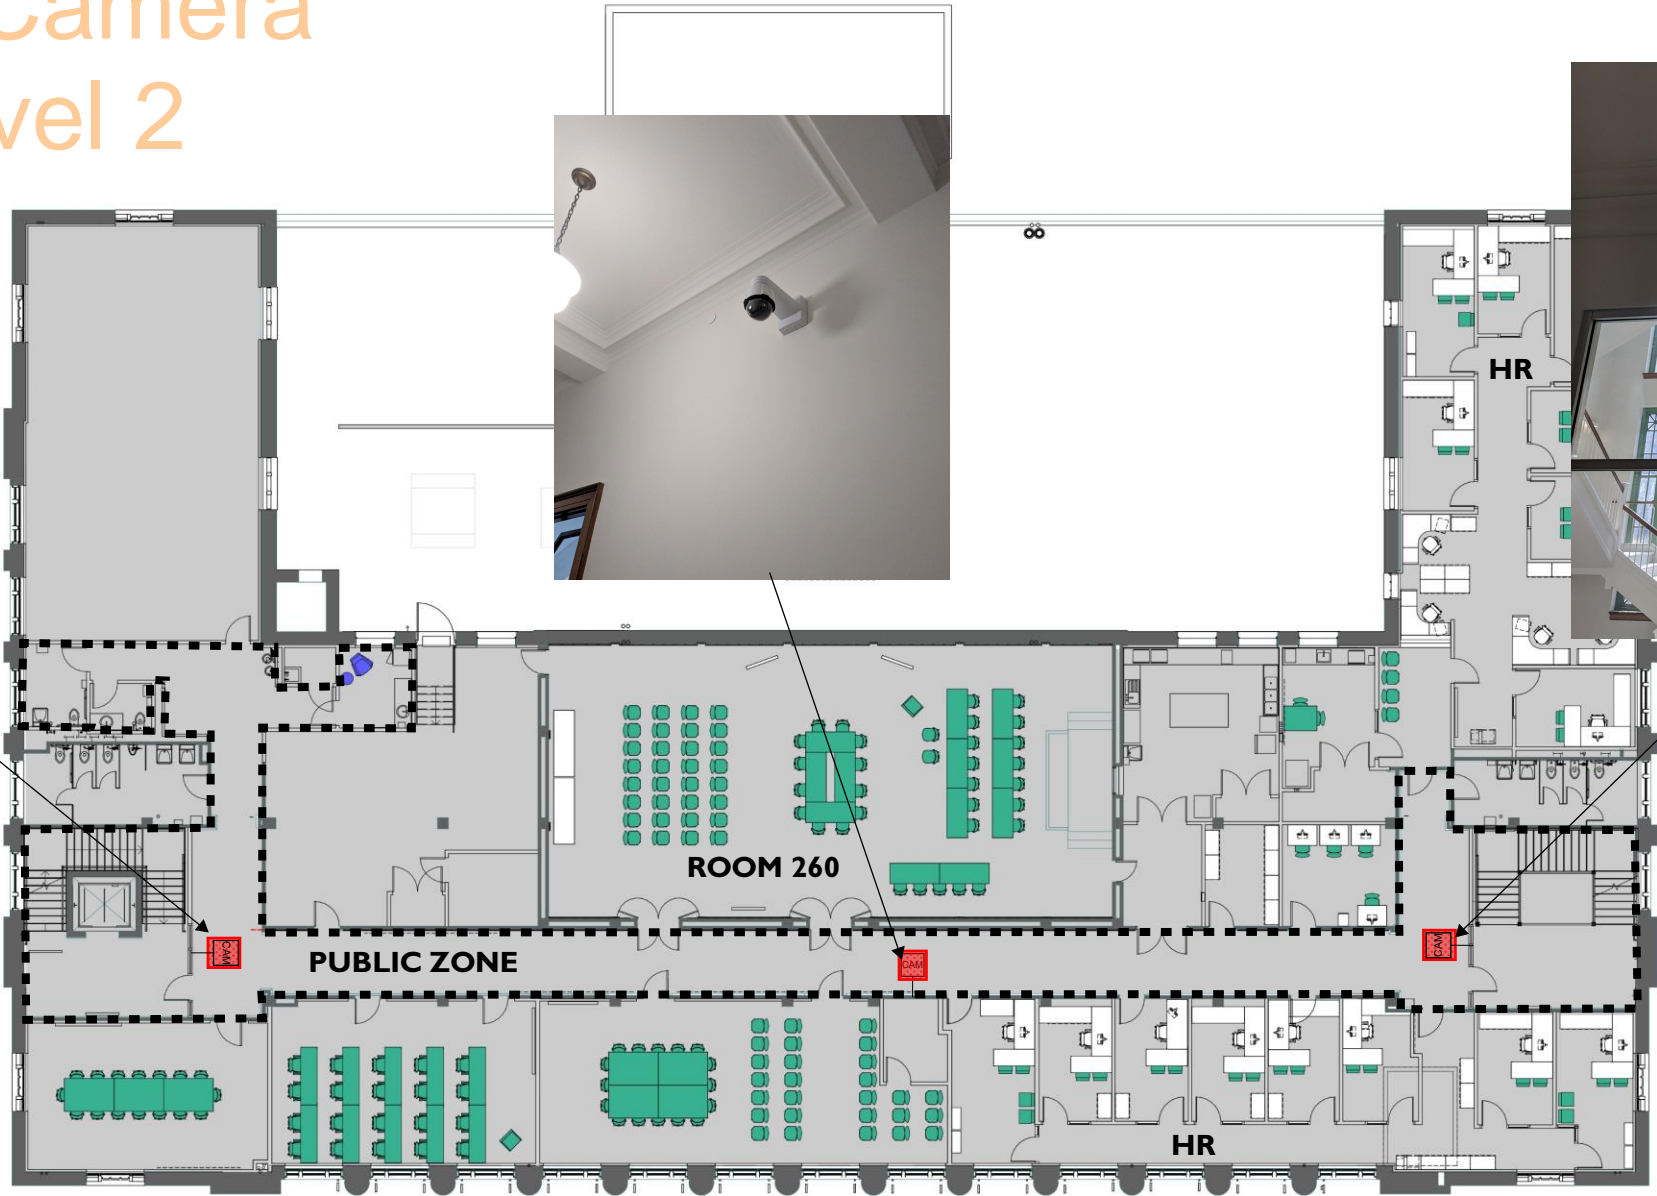

Security Camera Plan - Level 0

ADA height (30" AFF)

Bar Height (42" AFF)

KEY

 Security Camera Location

 Public Zone

Security Camera Plan - Level 1

- KEY**
-  Security Camera Location
 -  Public Zone

Table reused from Room 260

Table reused from Room 260

Security Camera Plan - Level 2

KEY

 Security Camera Location

 Public Zone

Security Camera Plan - Level 3

KEY

 Security Camera Location

 Public Zone