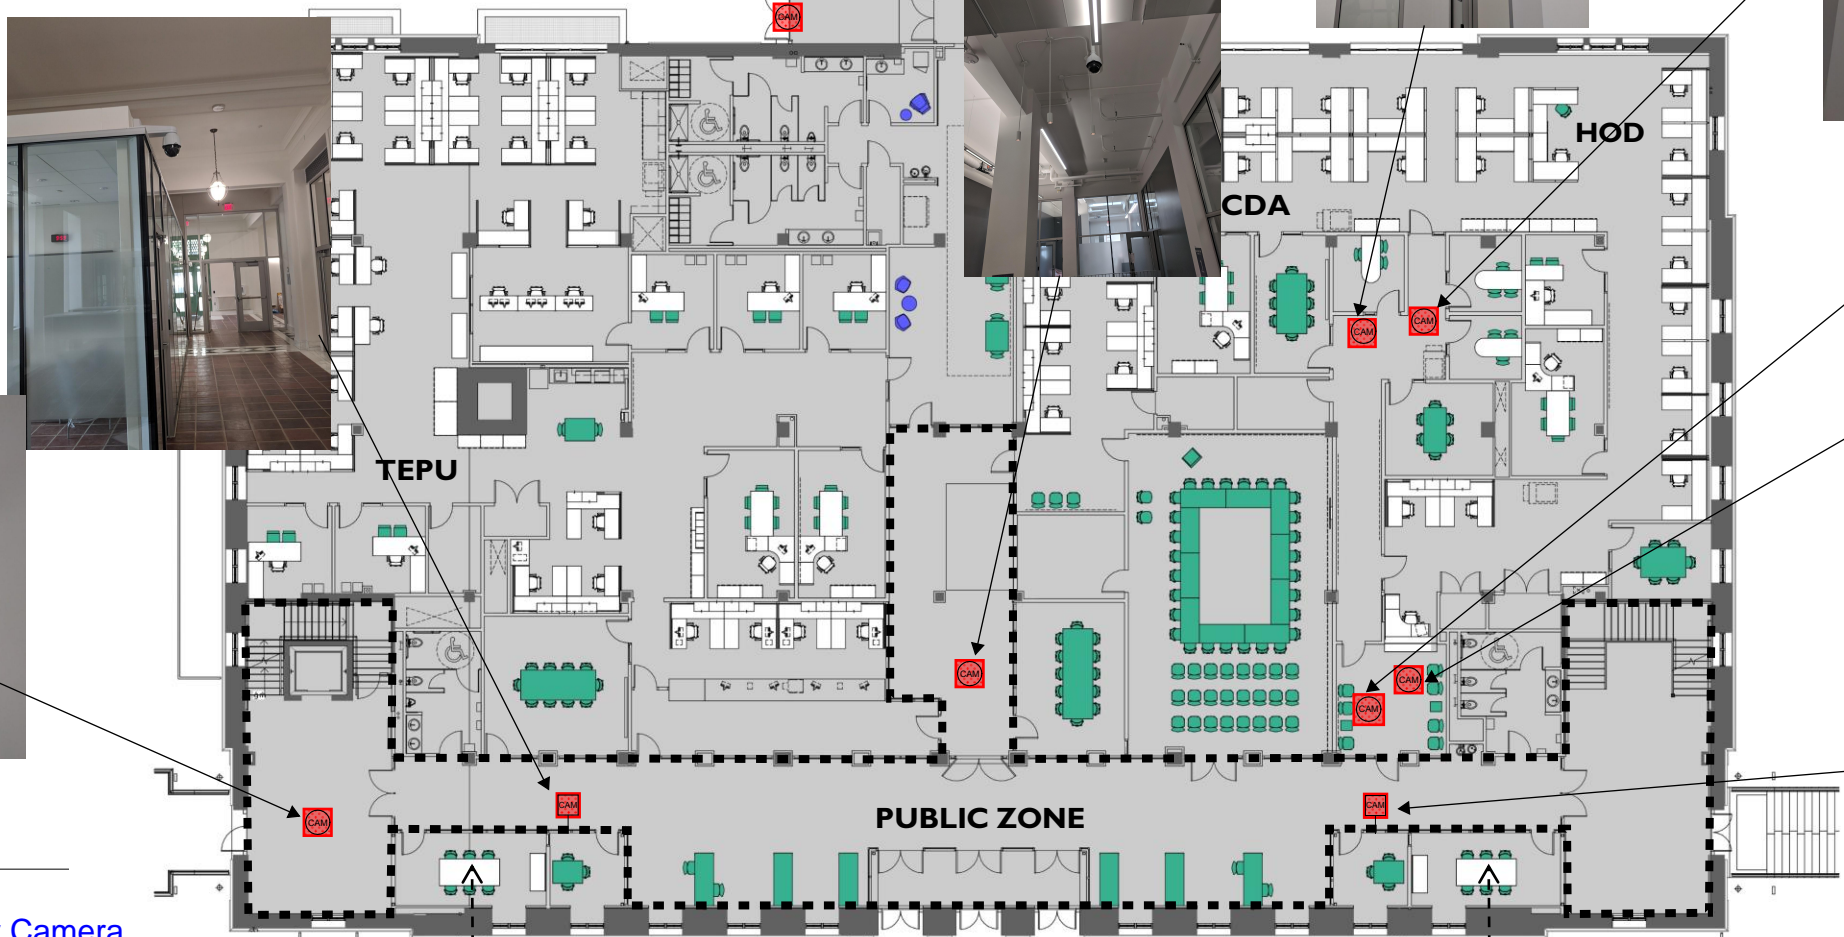

Security Camera Plan - Level 0

ADA height (30" AFF)

Bar Height (42" AFF)

KEY

 Security Camera Location

 Public Zone

Security Camera Plan - Level 1

- KEY**
-  Security Camera Location
 -  Public Zone

Table reused from Room 260

Table reused from Room 260

Security Camera Plan - Level 2

KEY

 Security Camera Location

 Public Zone

Security Camera Plan - Level 3

KEY

 Security Camera Location

 Public Zone