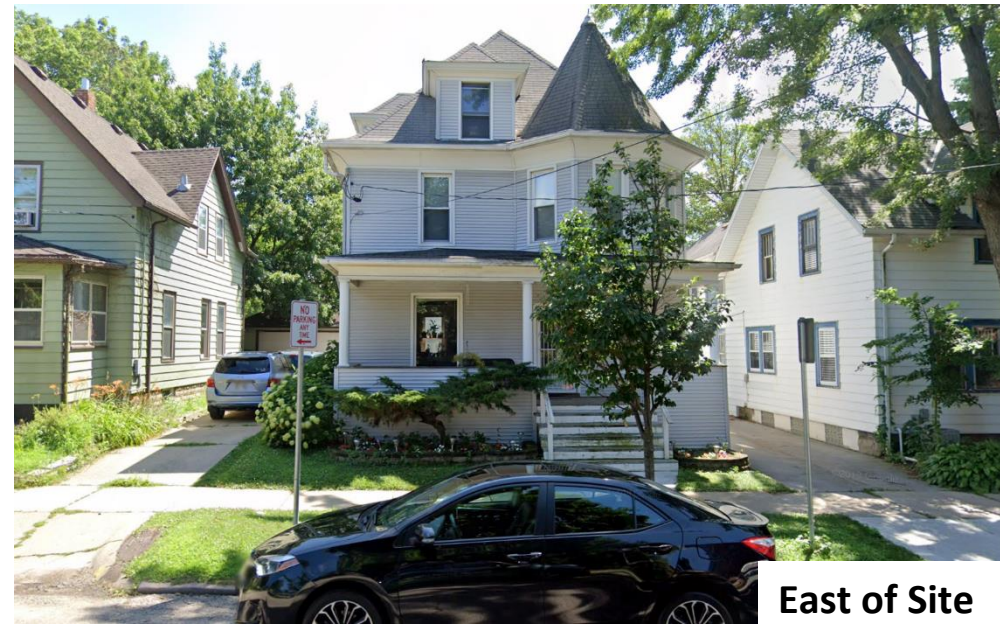

Existing Building to be Removed – Exterior & Interior Photos

Name: Zion Lutheran Site Development

Number: #2102

Address: 2165 Linden Ave.

Existing Building to be Removed – Exterior & Interior Photos

Name: Zion Lutheran Site Development

Number: #2102

Address: 2165 Linden Ave.

West of Site

South of Site

West of Site

South of Site

2165 LINDEN AVE
MADISON, WI
CONTEXTUAL
SITE IMAGES

North of Site

North of Site

2165 LINDEN AVE
MADISON, WI
CONTEXTUAL
SITE IMAGES

Northwest of Site

East of Site