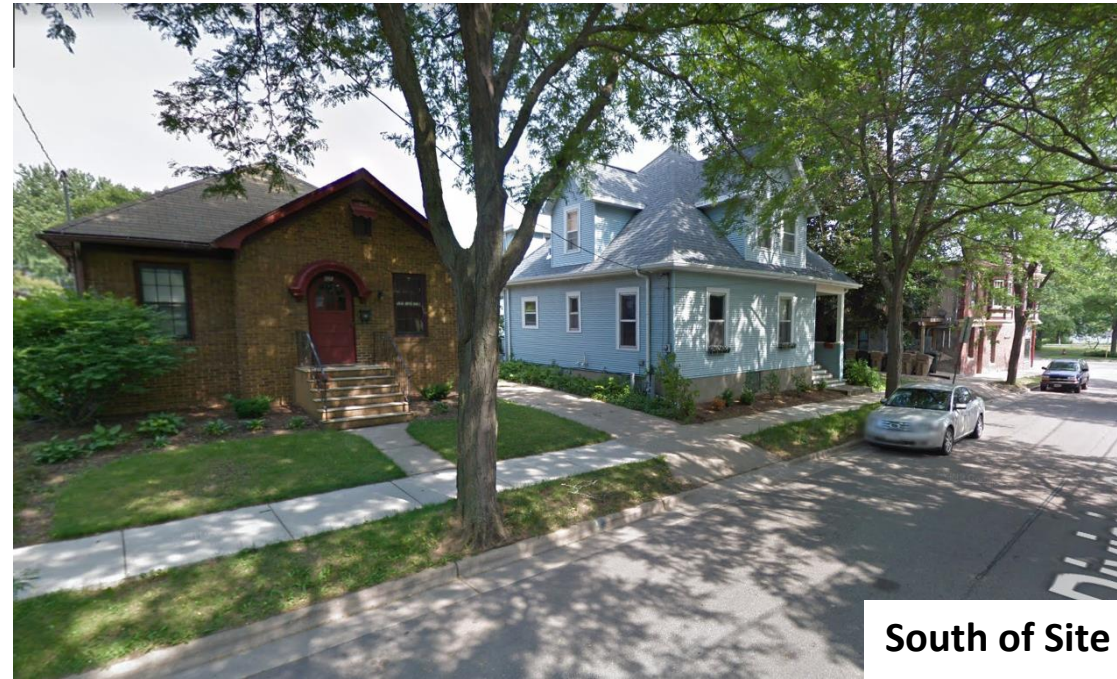

Existing Building to be Removed – Exterior & Interior Photos

Name: Zion Lutheran Site Development

Number: #2102

Address: 2165 Linden Ave.

Existing Building to be Removed – Exterior & Interior Photos

Name: Zion Lutheran Site Development

Number: #2102

Address: 2165 Linden Ave.

West of Site

South of Site

West of Site

South of Site

2165 LINDEN AVE
MADISON, WI
CONTEXTUAL
SITE IMAGES

North of Site

North of Site

2165 LINDEN AVE
MADISON, WI
CONTEXTUAL
SITE IMAGES

Northwest of Site

East of Site