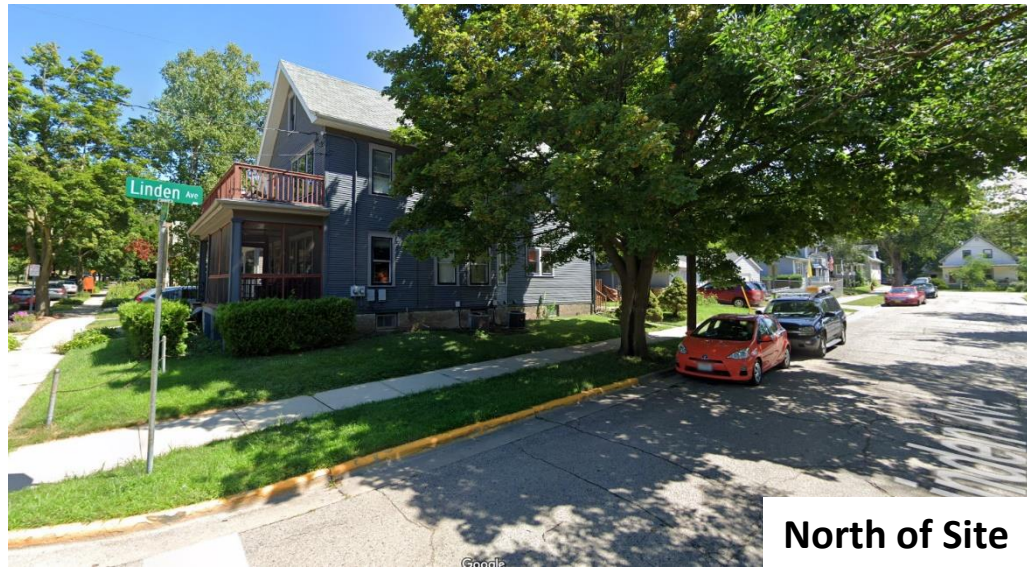

Existing Building to be Removed – Exterior & Interior Photos

Name: Zion Lutheran Site Development

Number: #2102

Address: 2165 Linden Ave.

Existing Building to be Removed – Exterior & Interior Photos

Name: Zion Lutheran Site Development

Number: #2102

Address: 2165 Linden Ave.

West of Site

South of Site

West of Site

South of Site

2165 LINDEN AVE
MADISON, WI
CONTEXTUAL
SITE IMAGES

North of Site

North of Site

2165 LINDEN AVE
MADISON, WI
CONTEXTUAL
SITE IMAGES

Northwest of Site

East of Site