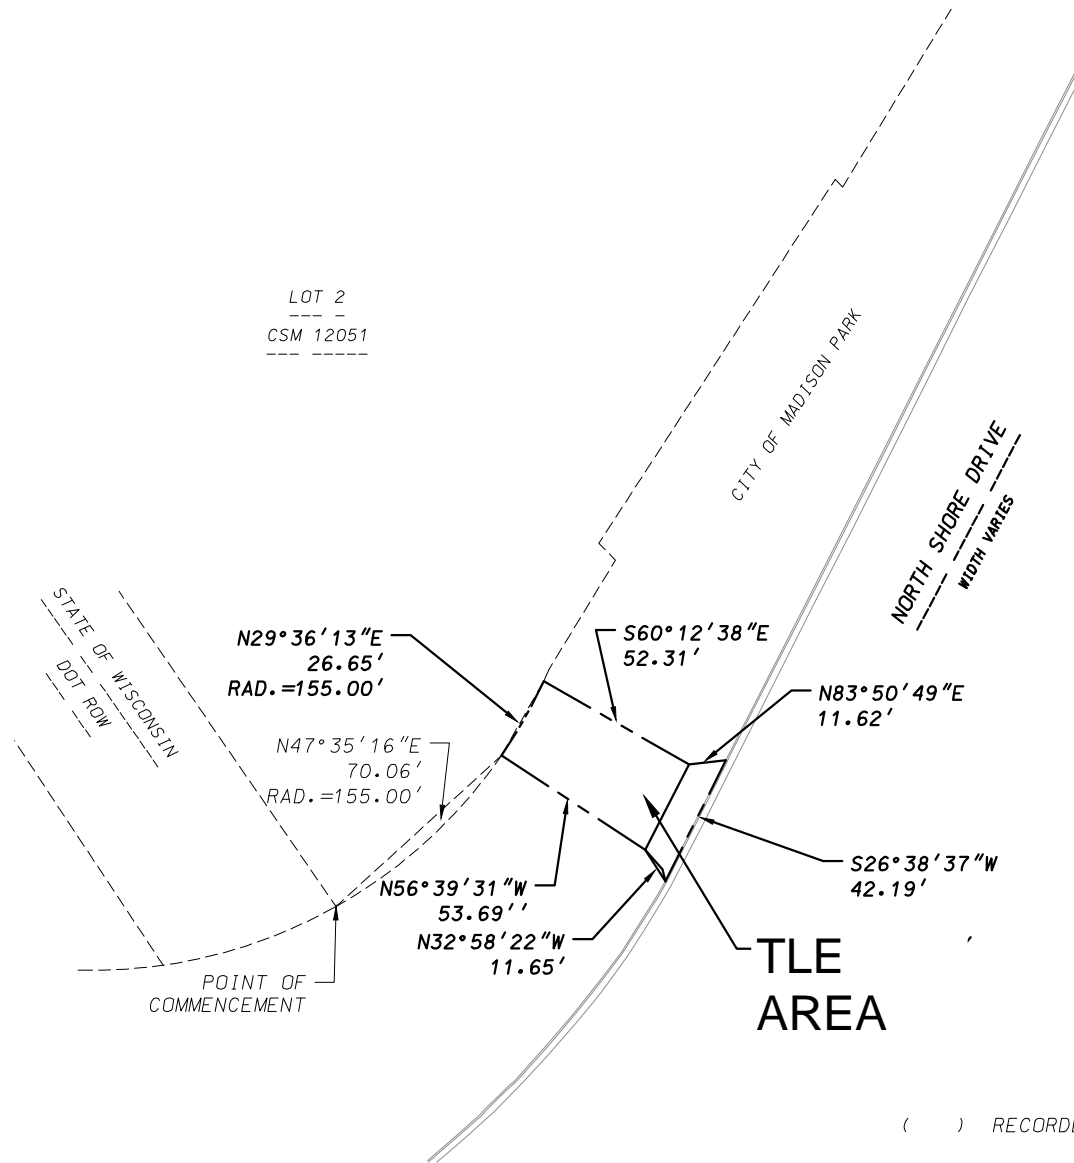

EXHIBIT C

() RECORDED AS INFORMATION

D'ONOFRIO KOTTKE AND ASSOCIATES, INC.

7530 Westward Way, Madison, WI 53717
Phone: 608.833.7530 • Fax: 608.833.1089

YOUR NATURAL RESOURCE FOR LAND DEVELOPMENT

0 60
Scale 1" = 60'

Scale 1" = 60'

DATE: 05-27-14

F.N.: 13-05-156

U:/USER/1305156/DRAWINGS/TLE.DWG