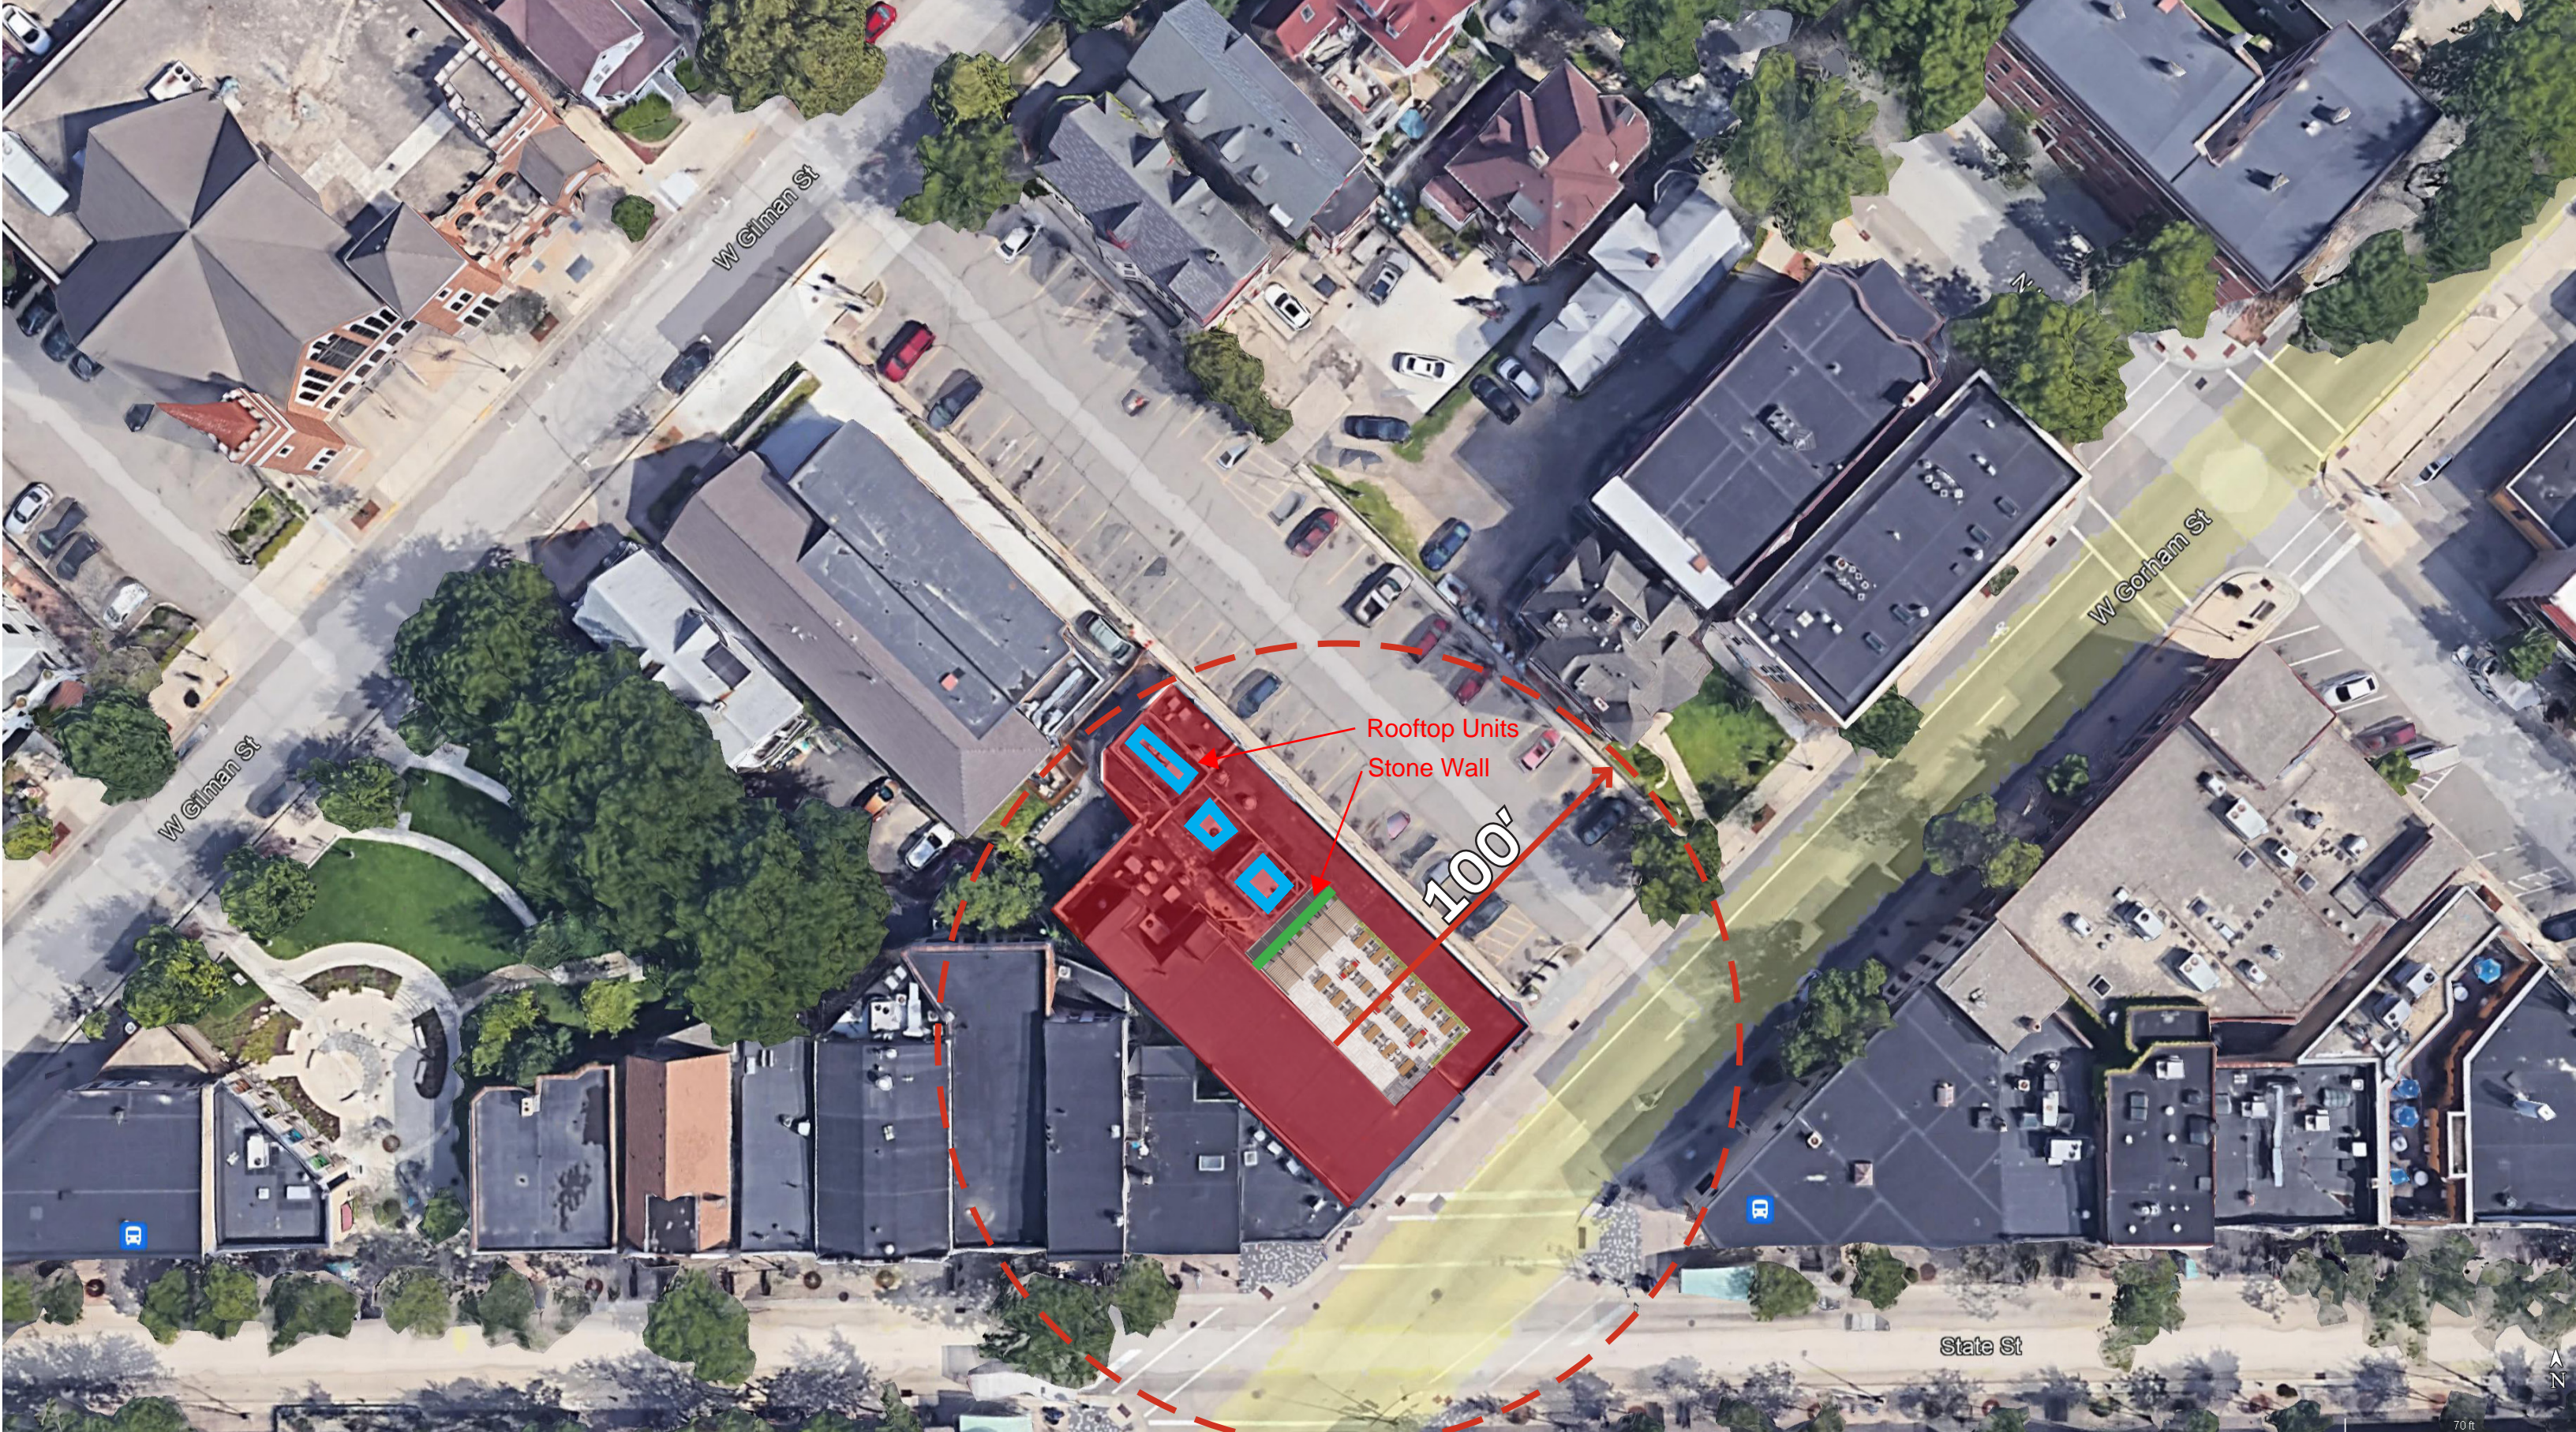

Camp Trippalindee

Red Rock Saloon

Chasers 2.0

The Double U

LAGNDON STREET

STATE STREET

University Ave

Langdon St

Langdon St

N Henry St

W Gorham St

W Johnson St

Fitch Ct

W Gilman St

W Gorham St

W Gilman St

Rooftop Units
Stone Wall

100'

State St

70 ft