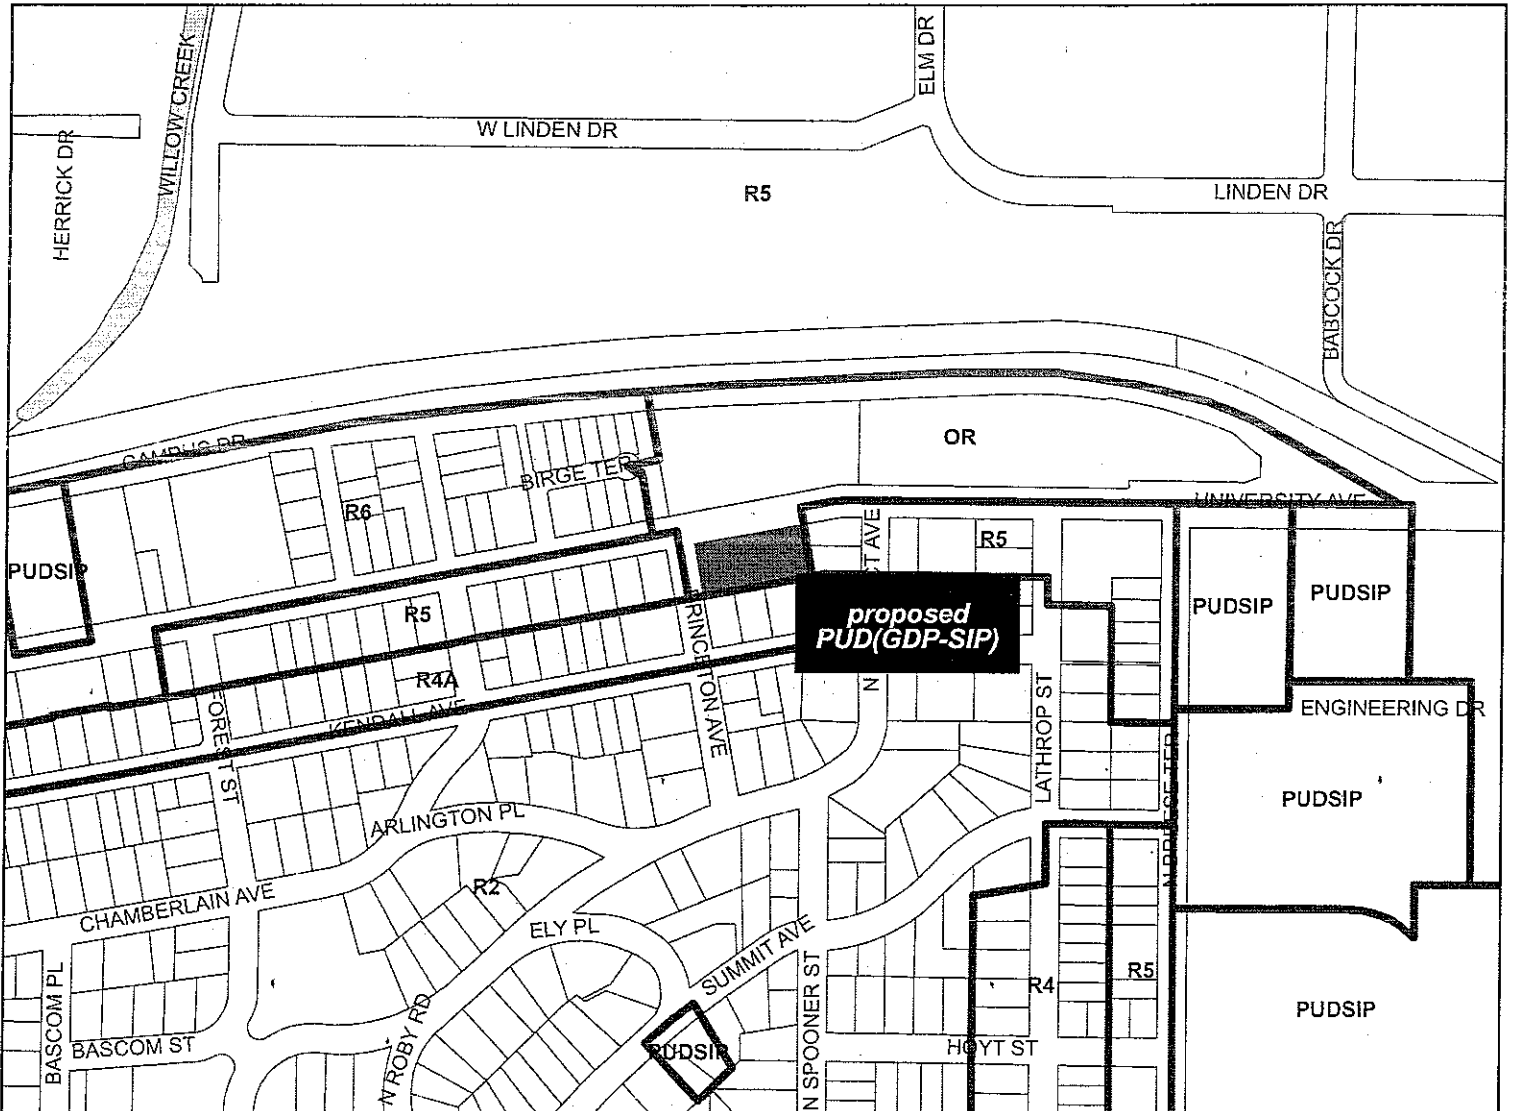

For Questions Contact: Michael Waidelich at: 267-8735 or mwaidelich@cityofmadison.com or City Planning at 266-4635