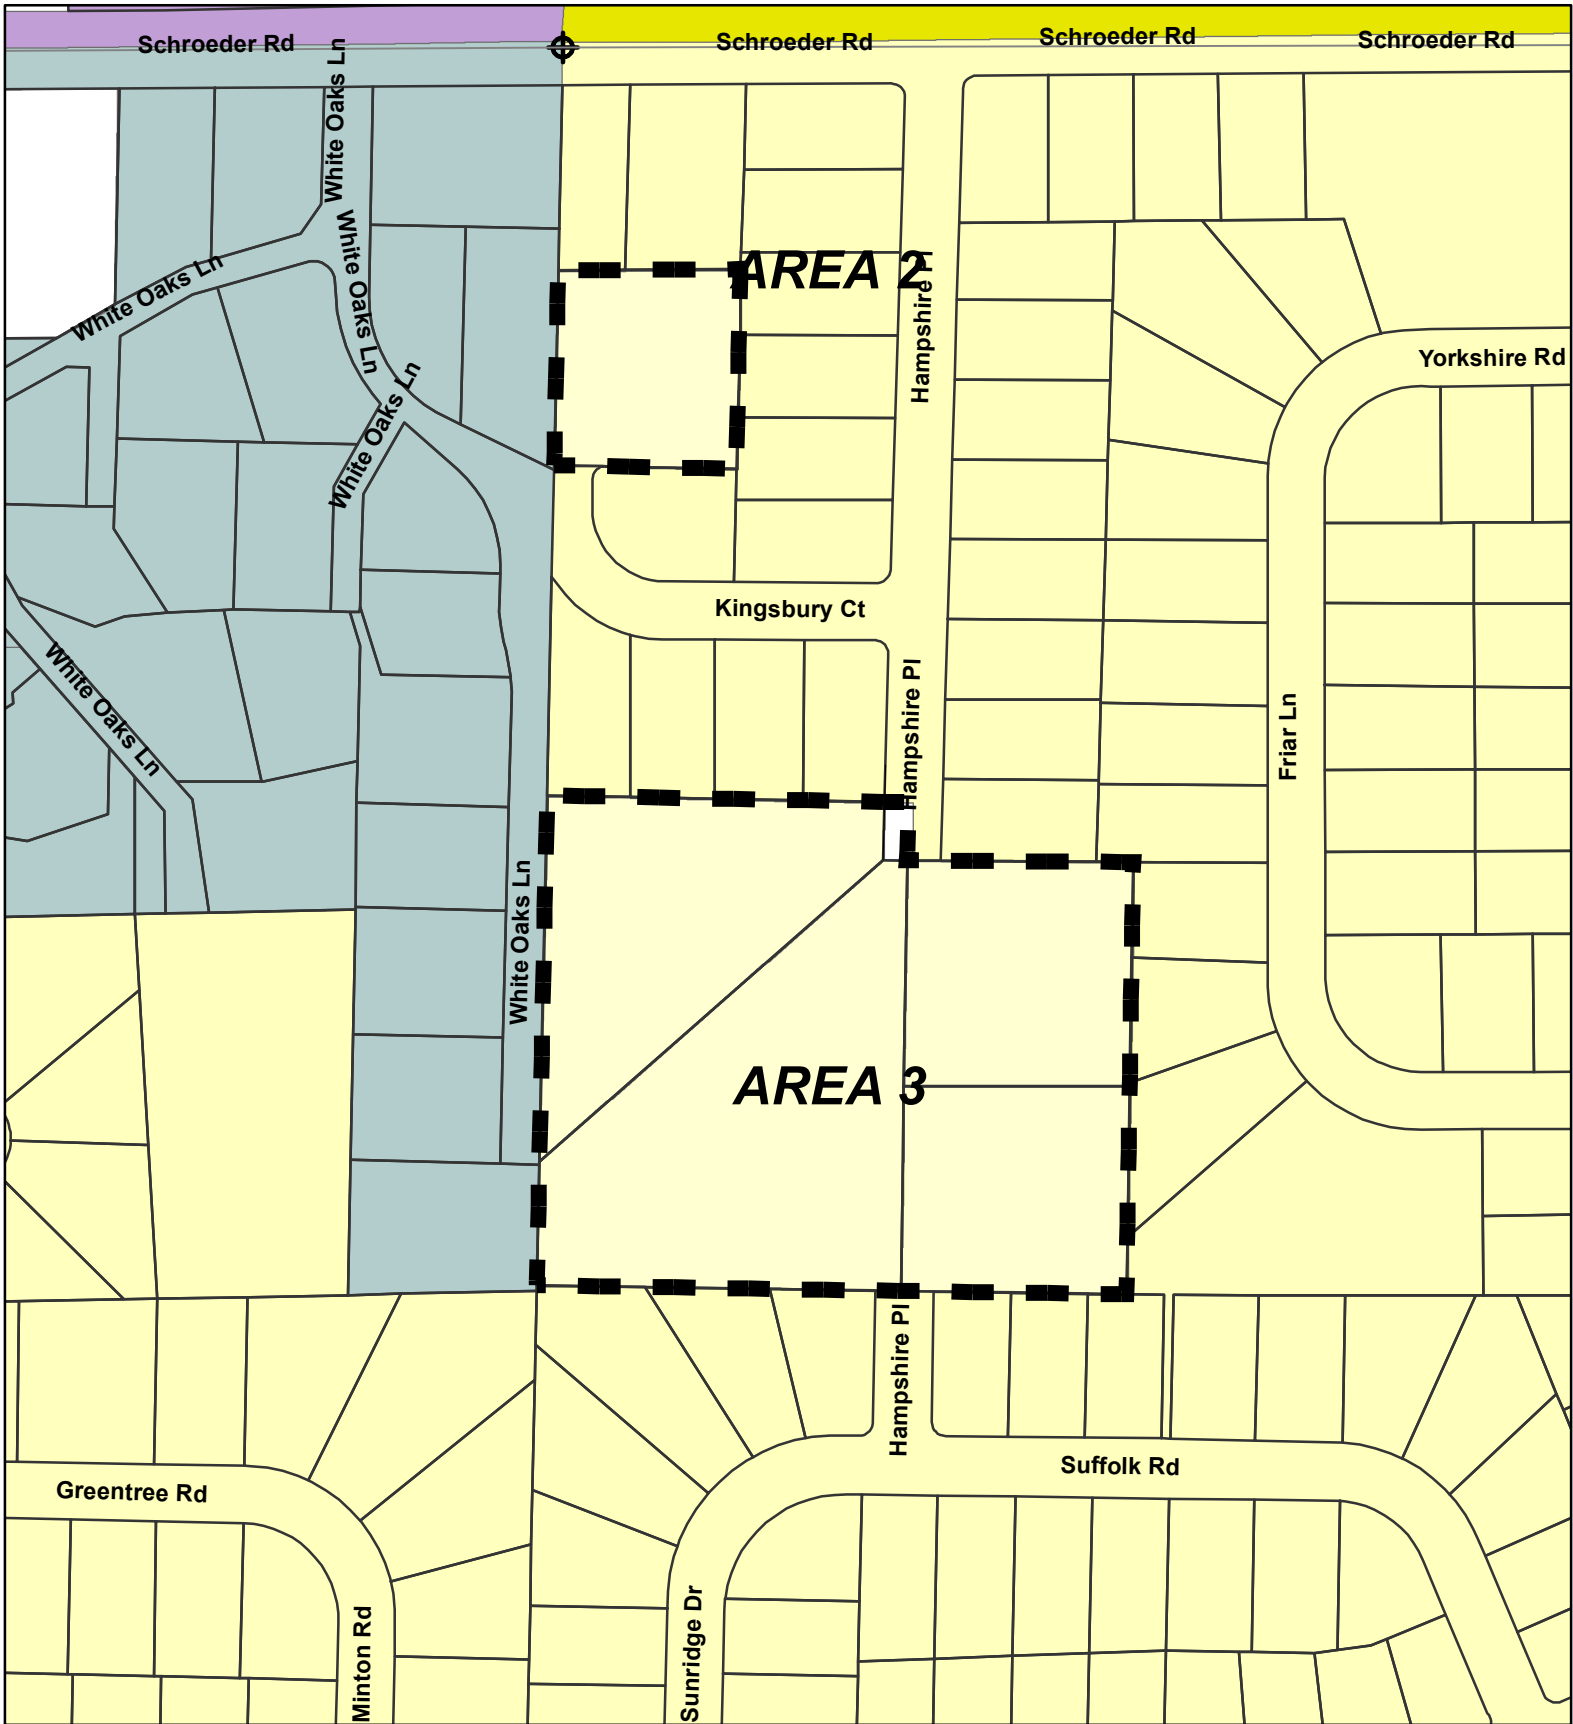

Town of Madison Zoning Areas

Town of Madison parcels attaching to City Madison

City of Madison

Source: City of Madison Planning Division, Dane County LIO

Proposed Zoning - AREA 3, Town of Madison

ID 72644 - Creating Section 28.022-00573

Note: The black-dashed line represents the current City of Madison boundary and the limit of the area to be attached/zoned. The existing zoning of parcels in the City and the proposed zoning of Town parcels is shown on this map.

SR-C1 PD City/Area Limits

0 100 200 300 Feet

LANDS TO ATTACH TO CITY OF MADISON

Note: Underlying streets, platted lots and land division lines shown for informational purposes. Ownership parcels are not shown.