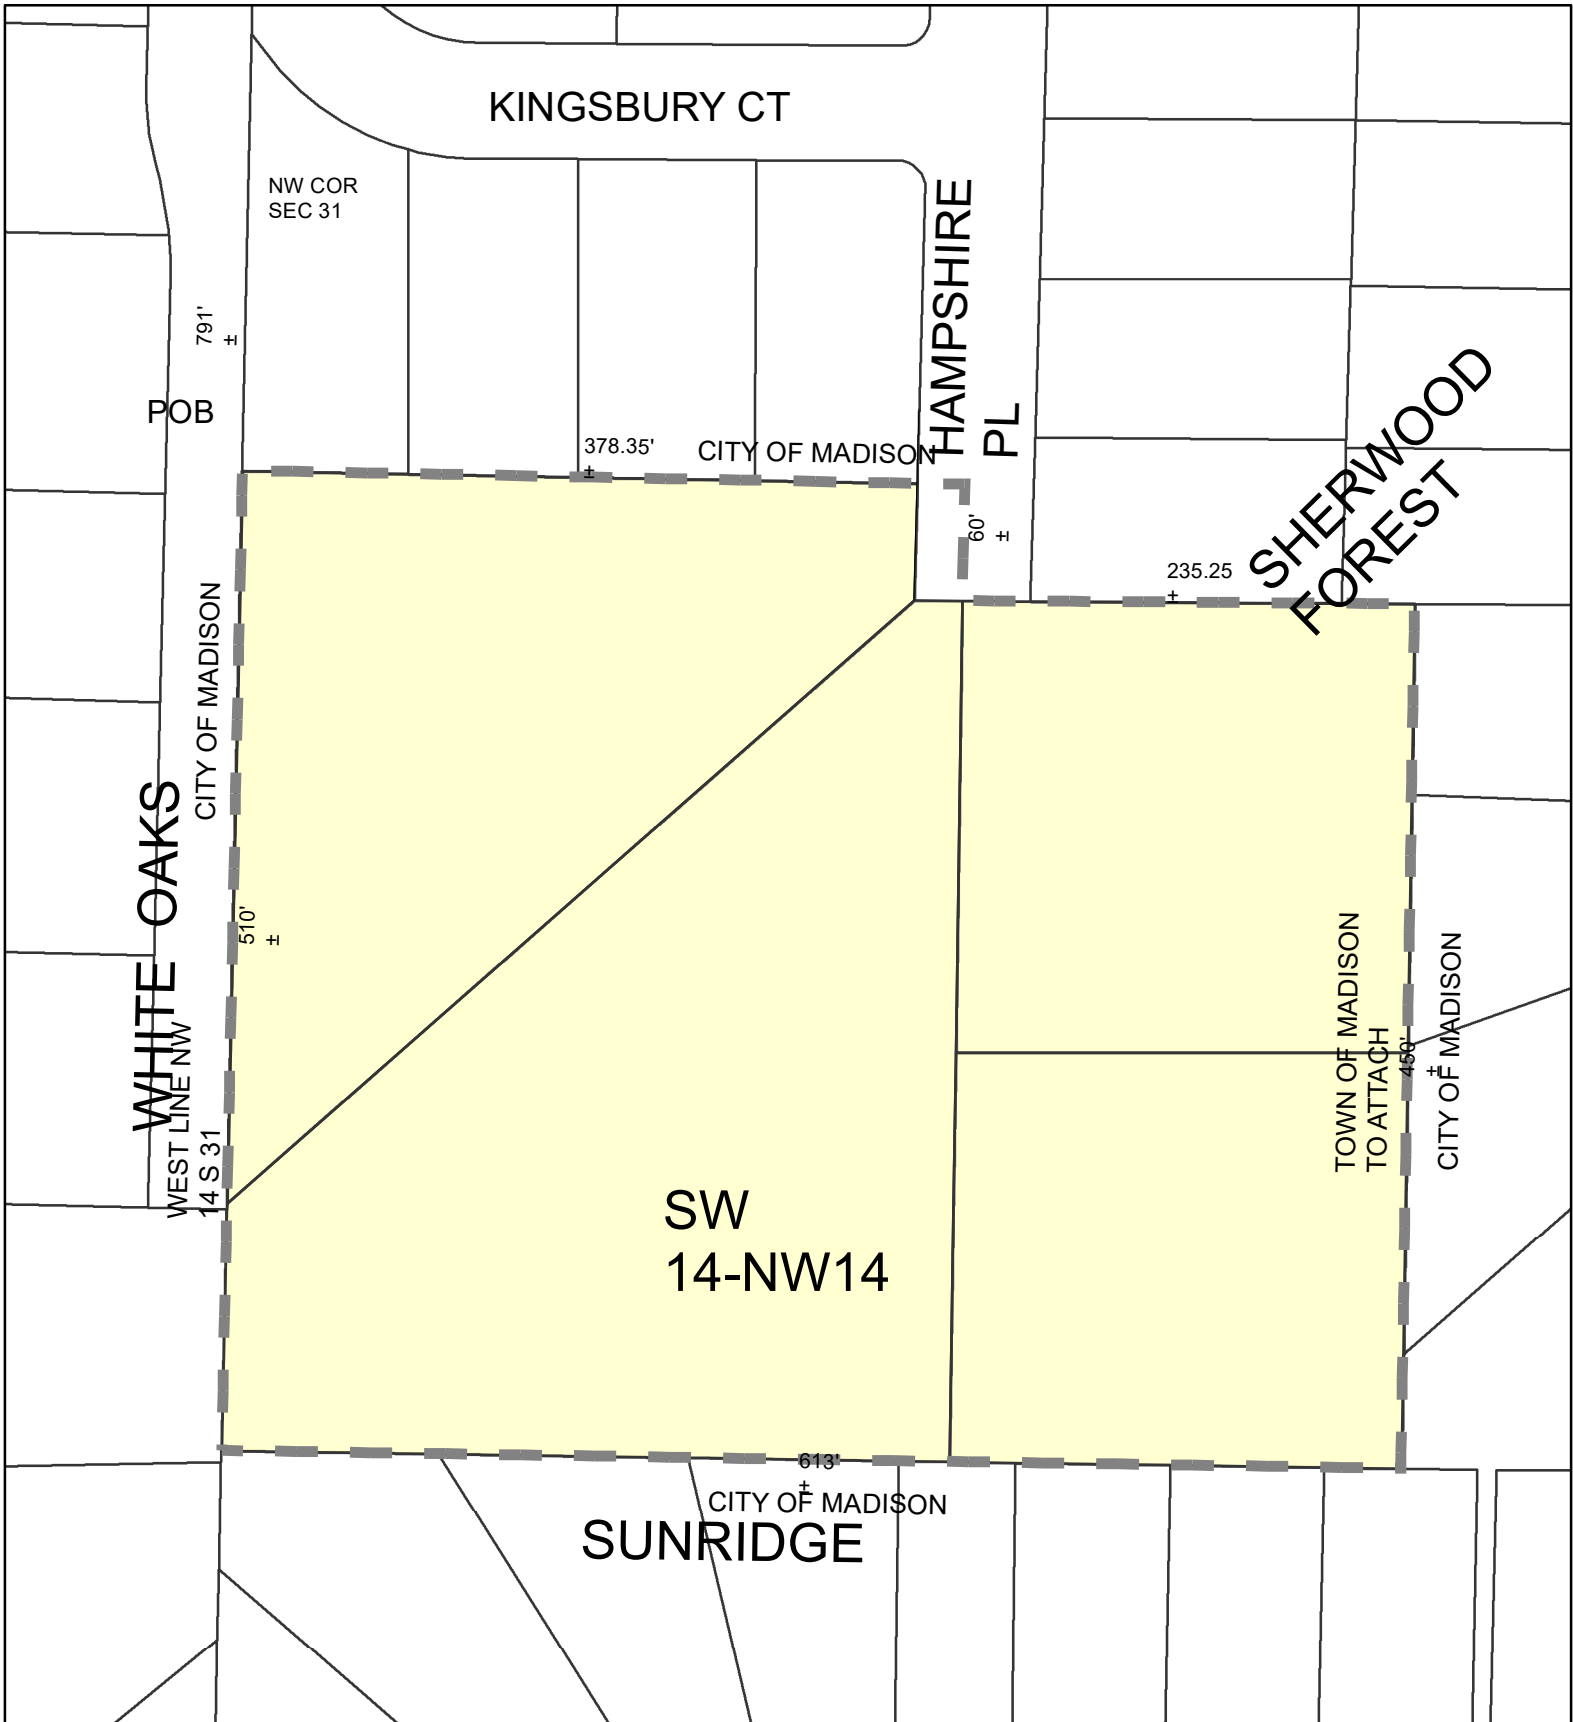

Town of Madison Zoning Areas

Town of Madison parcels attaching to City Madison

City of Madison

Source: City of Madison Planning Division, Dane County LIO

Proposed Zoning - AREA 3, Town of Madison

ID 72644 - Creating Section 28.022-00573

Note: The black-dashed line represents the current City of Madison boundary and the limit of the area to be attached/zoned. The existing zoning of parcels in the City and the proposed zoning of Town parcels is shown on this map.

SR-C1 PD City/Area Limits

0 100 200 300 Feet

LANDS TO ATTACH TO CITY OF MADISON

Note: Underlying streets, platted lots and land division lines shown for informational purposes. Ownership parcels are not shown.