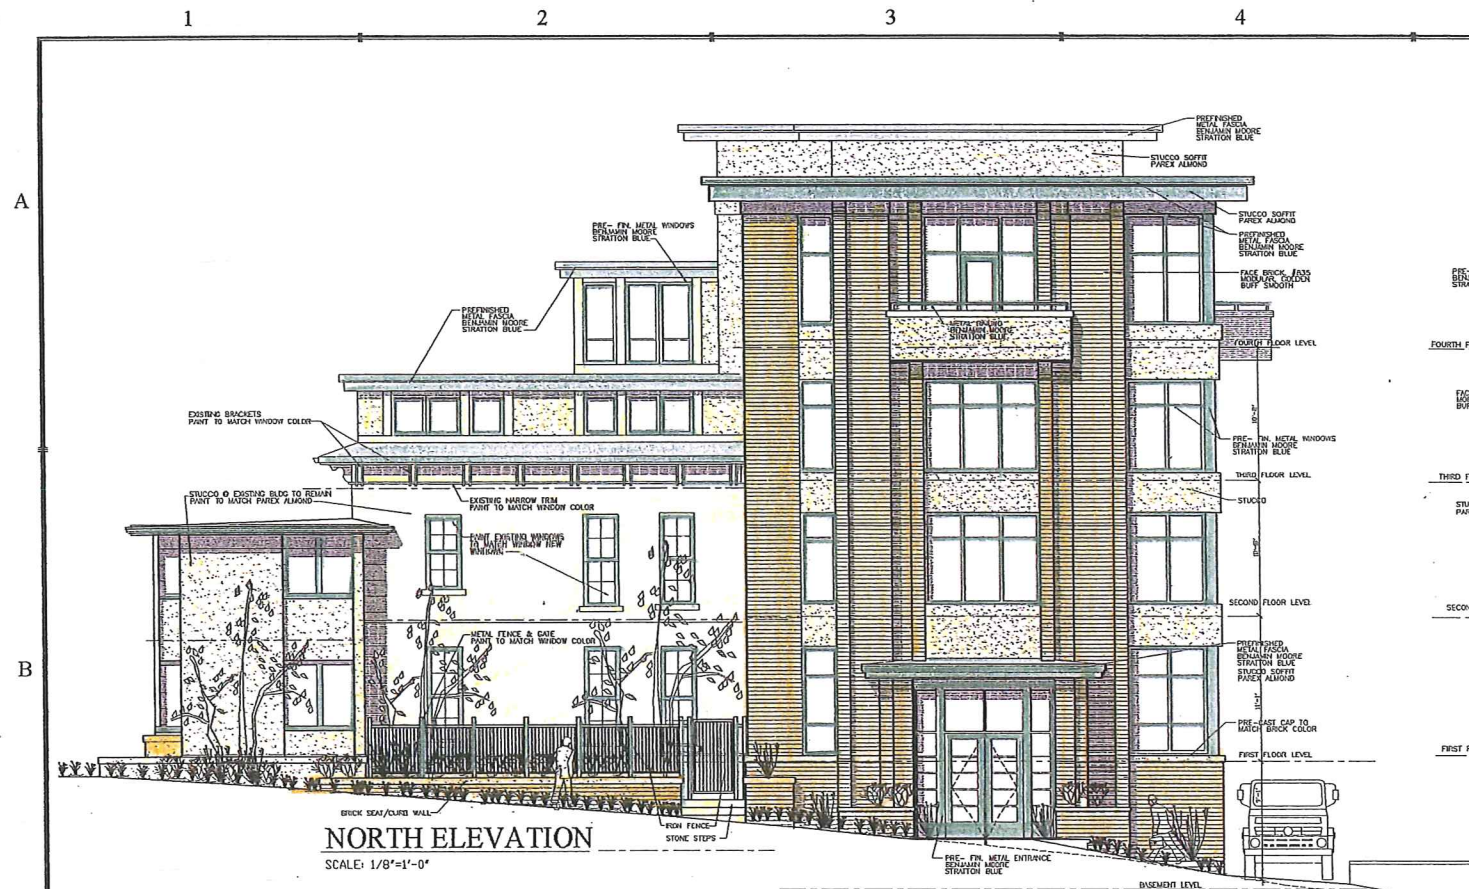

BILL MONTELBANO ARCHITECT AIA
ARCHITECTURE INTERIORS PLANNING ENGINEERING
8 EAST BRIDGEMOOR P.O. BOX 123 MADISON, WI 53702
608.274.6450 FAX 608.274.6450

BUILDING ADDITION
304 W. WASHINGTON AVE, MADISON, WI

COMM. NO. 2114
ISSUED FOR DATE
REVIEW 3-13-2013

A3