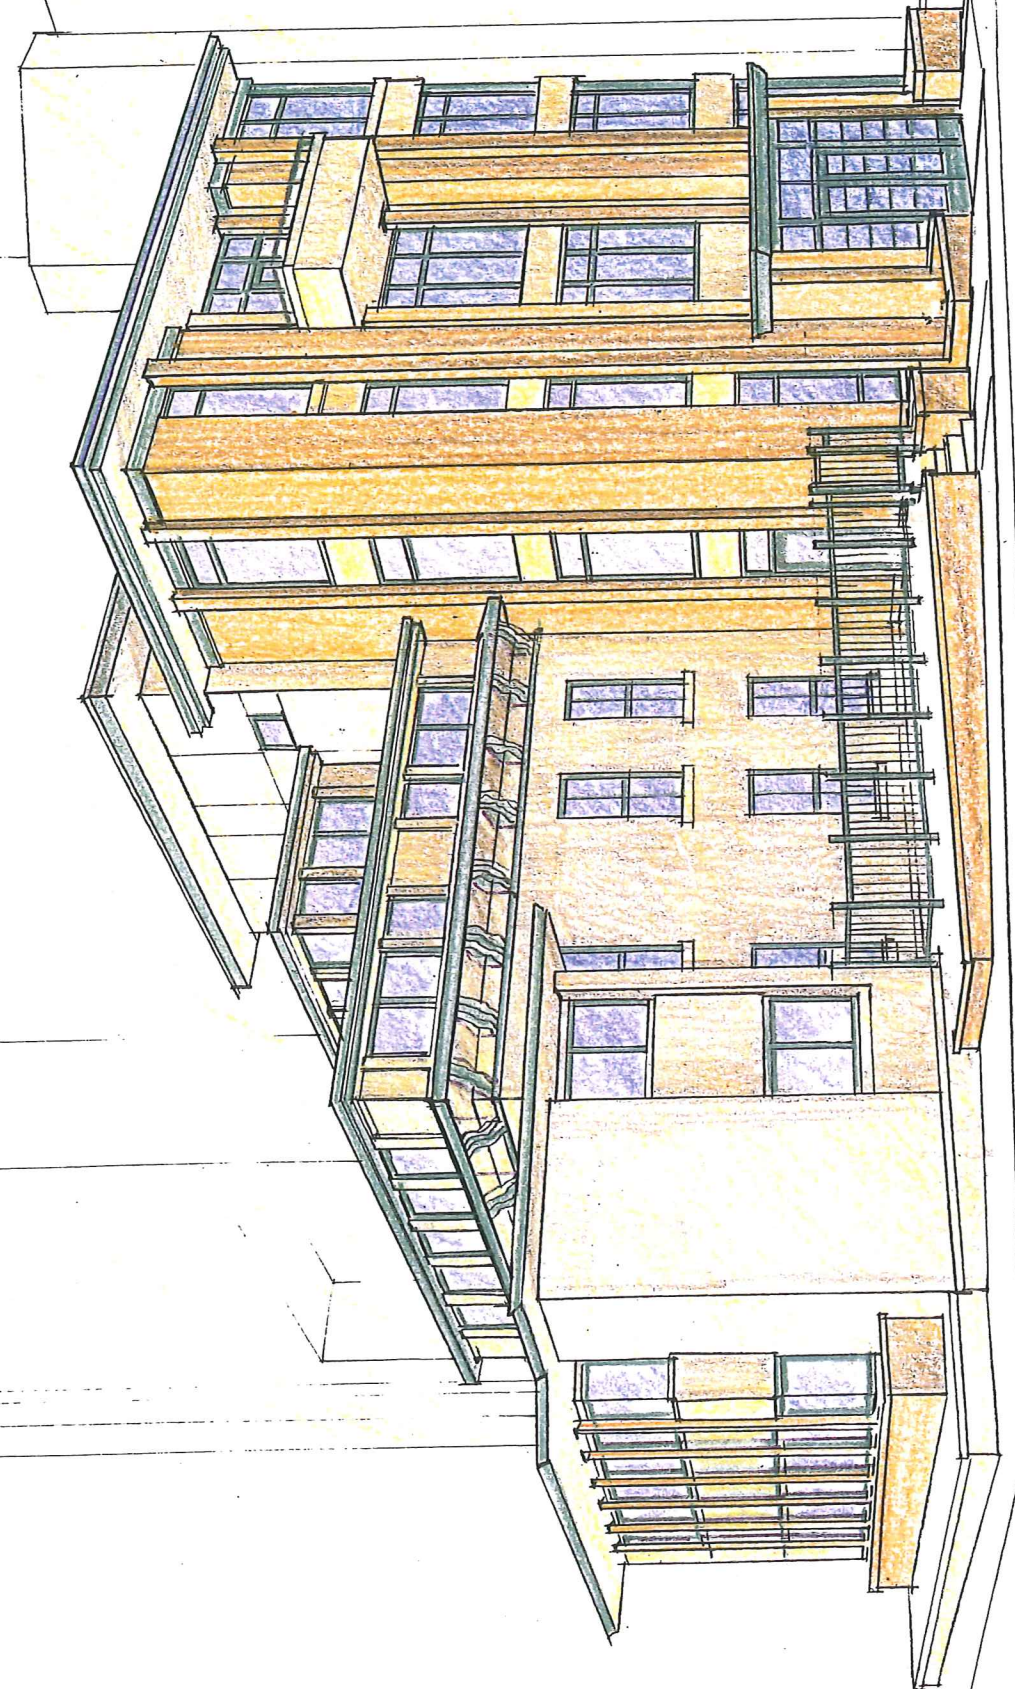

BILL MONTEBANO ARCHITECT AIA
 ARCHITECTURE INTERIORS PLANNING ENGINEERING
 4 EASTWATER P.O. BOX 120 MADISON WI 53702
 608.278.6200 FAX 608.278.6200

BUILDING ADDITION
 304 W. WASHINGTON AVE, MADISON, WI.

COMM. NO.	2114
ISSUED FOR	DATE
REVIEW	3-13-2013

BILL MONTELBANO ARCHITECT AIA
 ARCHITECTURE INTERIORS PLANNING ENGINEERING
 8 EAST BRIDGEMOOR P.O. BOX 123 MADISON, WI 53702
 608.274.6450 FAX 608.274.6450

BUILDING ADDITION
 304 W. WASHINGTON AVE, MADISON, WI

COMM. NO. 2114
 ISSUED FOR DATE
 REVIEW 3-13-2013

A3

S 43°56'36" E 67.07'

PLANT SCHEDULE

DECIDUOUS TREES	BOTANICAL NAME / COMMON NAME	CONT	CAL	SIZE	QTY
	Amelanchier x grandiflora 'Autumn Brilliance' / 'Autumn Brilliance' Serviceberry	B & B	Multi-stemmed	6' Shrub Form Tree	3
ANNUALS/PERENNIALS	BOTANICAL NAME / COMMON NAME	SIZE	FIELD2	FIELD3	QTY
	Carex x 'Ice Dance' / Ice Dance Sedge	#1			64
	Chelone lyonii 'Hot Lips' / Pink Turtlehead	#1			26
	Gallium odoratum / Sweet Woodruff	3 1/4" (18/Flat)			36
	Geranium macrorrhizum 'Beven's Variety' / Beven's Variety Geranium	#1			55
	Hakonechloa macra 'Aureola' / Golden Variegated Hakonechloa	#1			47
BULBS	BOTANICAL NAME / COMMON NAME	SIZE	FIELD2	FIELD3	QTY
	Narcissus x 'Bravoure' / Trumpet Daffodil	Bulb			137
DECIDUOUS SHRUBS	BOTANICAL NAME / COMMON NAME	SIZE	FIELD2	FIELD3	QTY
	Fothergilla gardenii 'Mt. Airy' / Dwarf Witchhazel	#5			14
EVERGREEN SHRUBS	BOTANICAL NAME / COMMON NAME	SIZE	FIELD2	FIELD3	QTY
	Buxus x 'Green Gem' / Green Gem Boxwood	#3			43
	Taxus x media 'Herbs Low Dense' / Henry Yew	#5			9