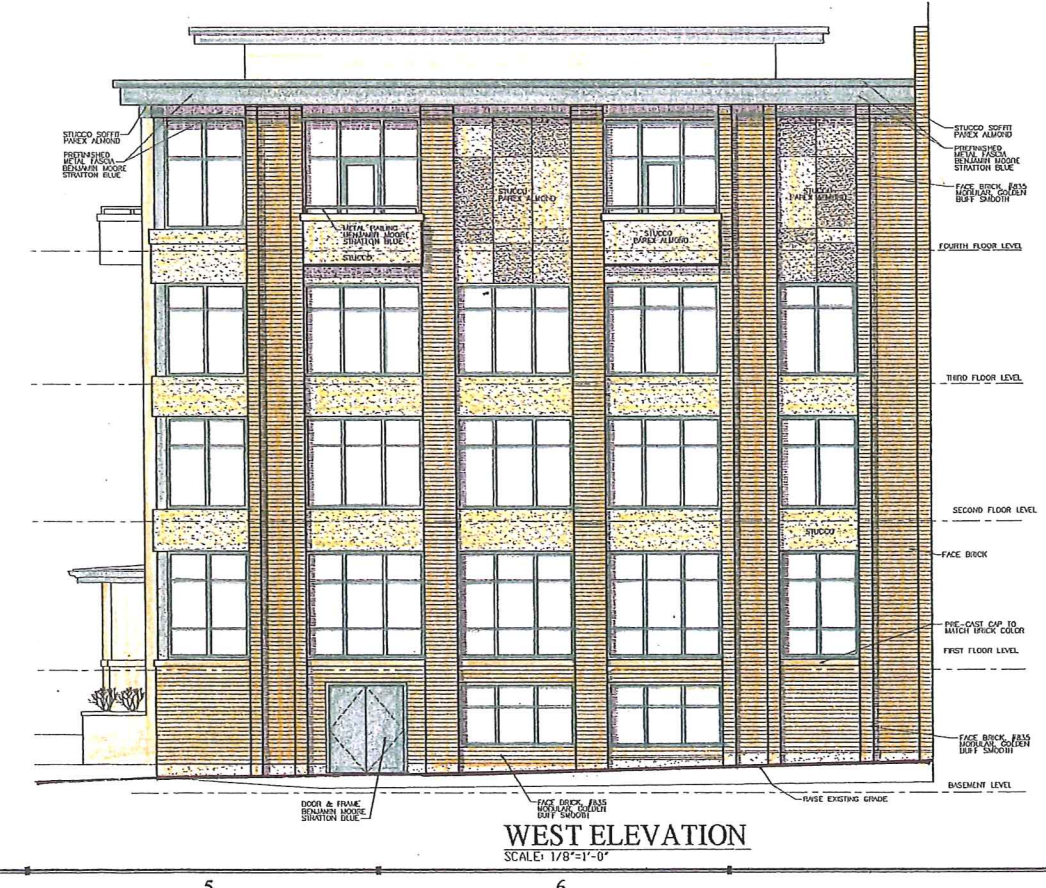

BILL MONTELBANO ARCHITECT AIA
ARCHITECTURE INTERIORS PLANNING ENGINEERING
8 EAST BRIDGEMOOR P.O. BOX 123 MADISON, WI 53702
608.274.6450 FAX 608.274.6450

BUILDING ADDITION
304 W. WASHINGTON AVE, MADISON, WI

COMM. NO. 2114
ISSUED FOR DATE
REVIEW 3-13-2013

A3