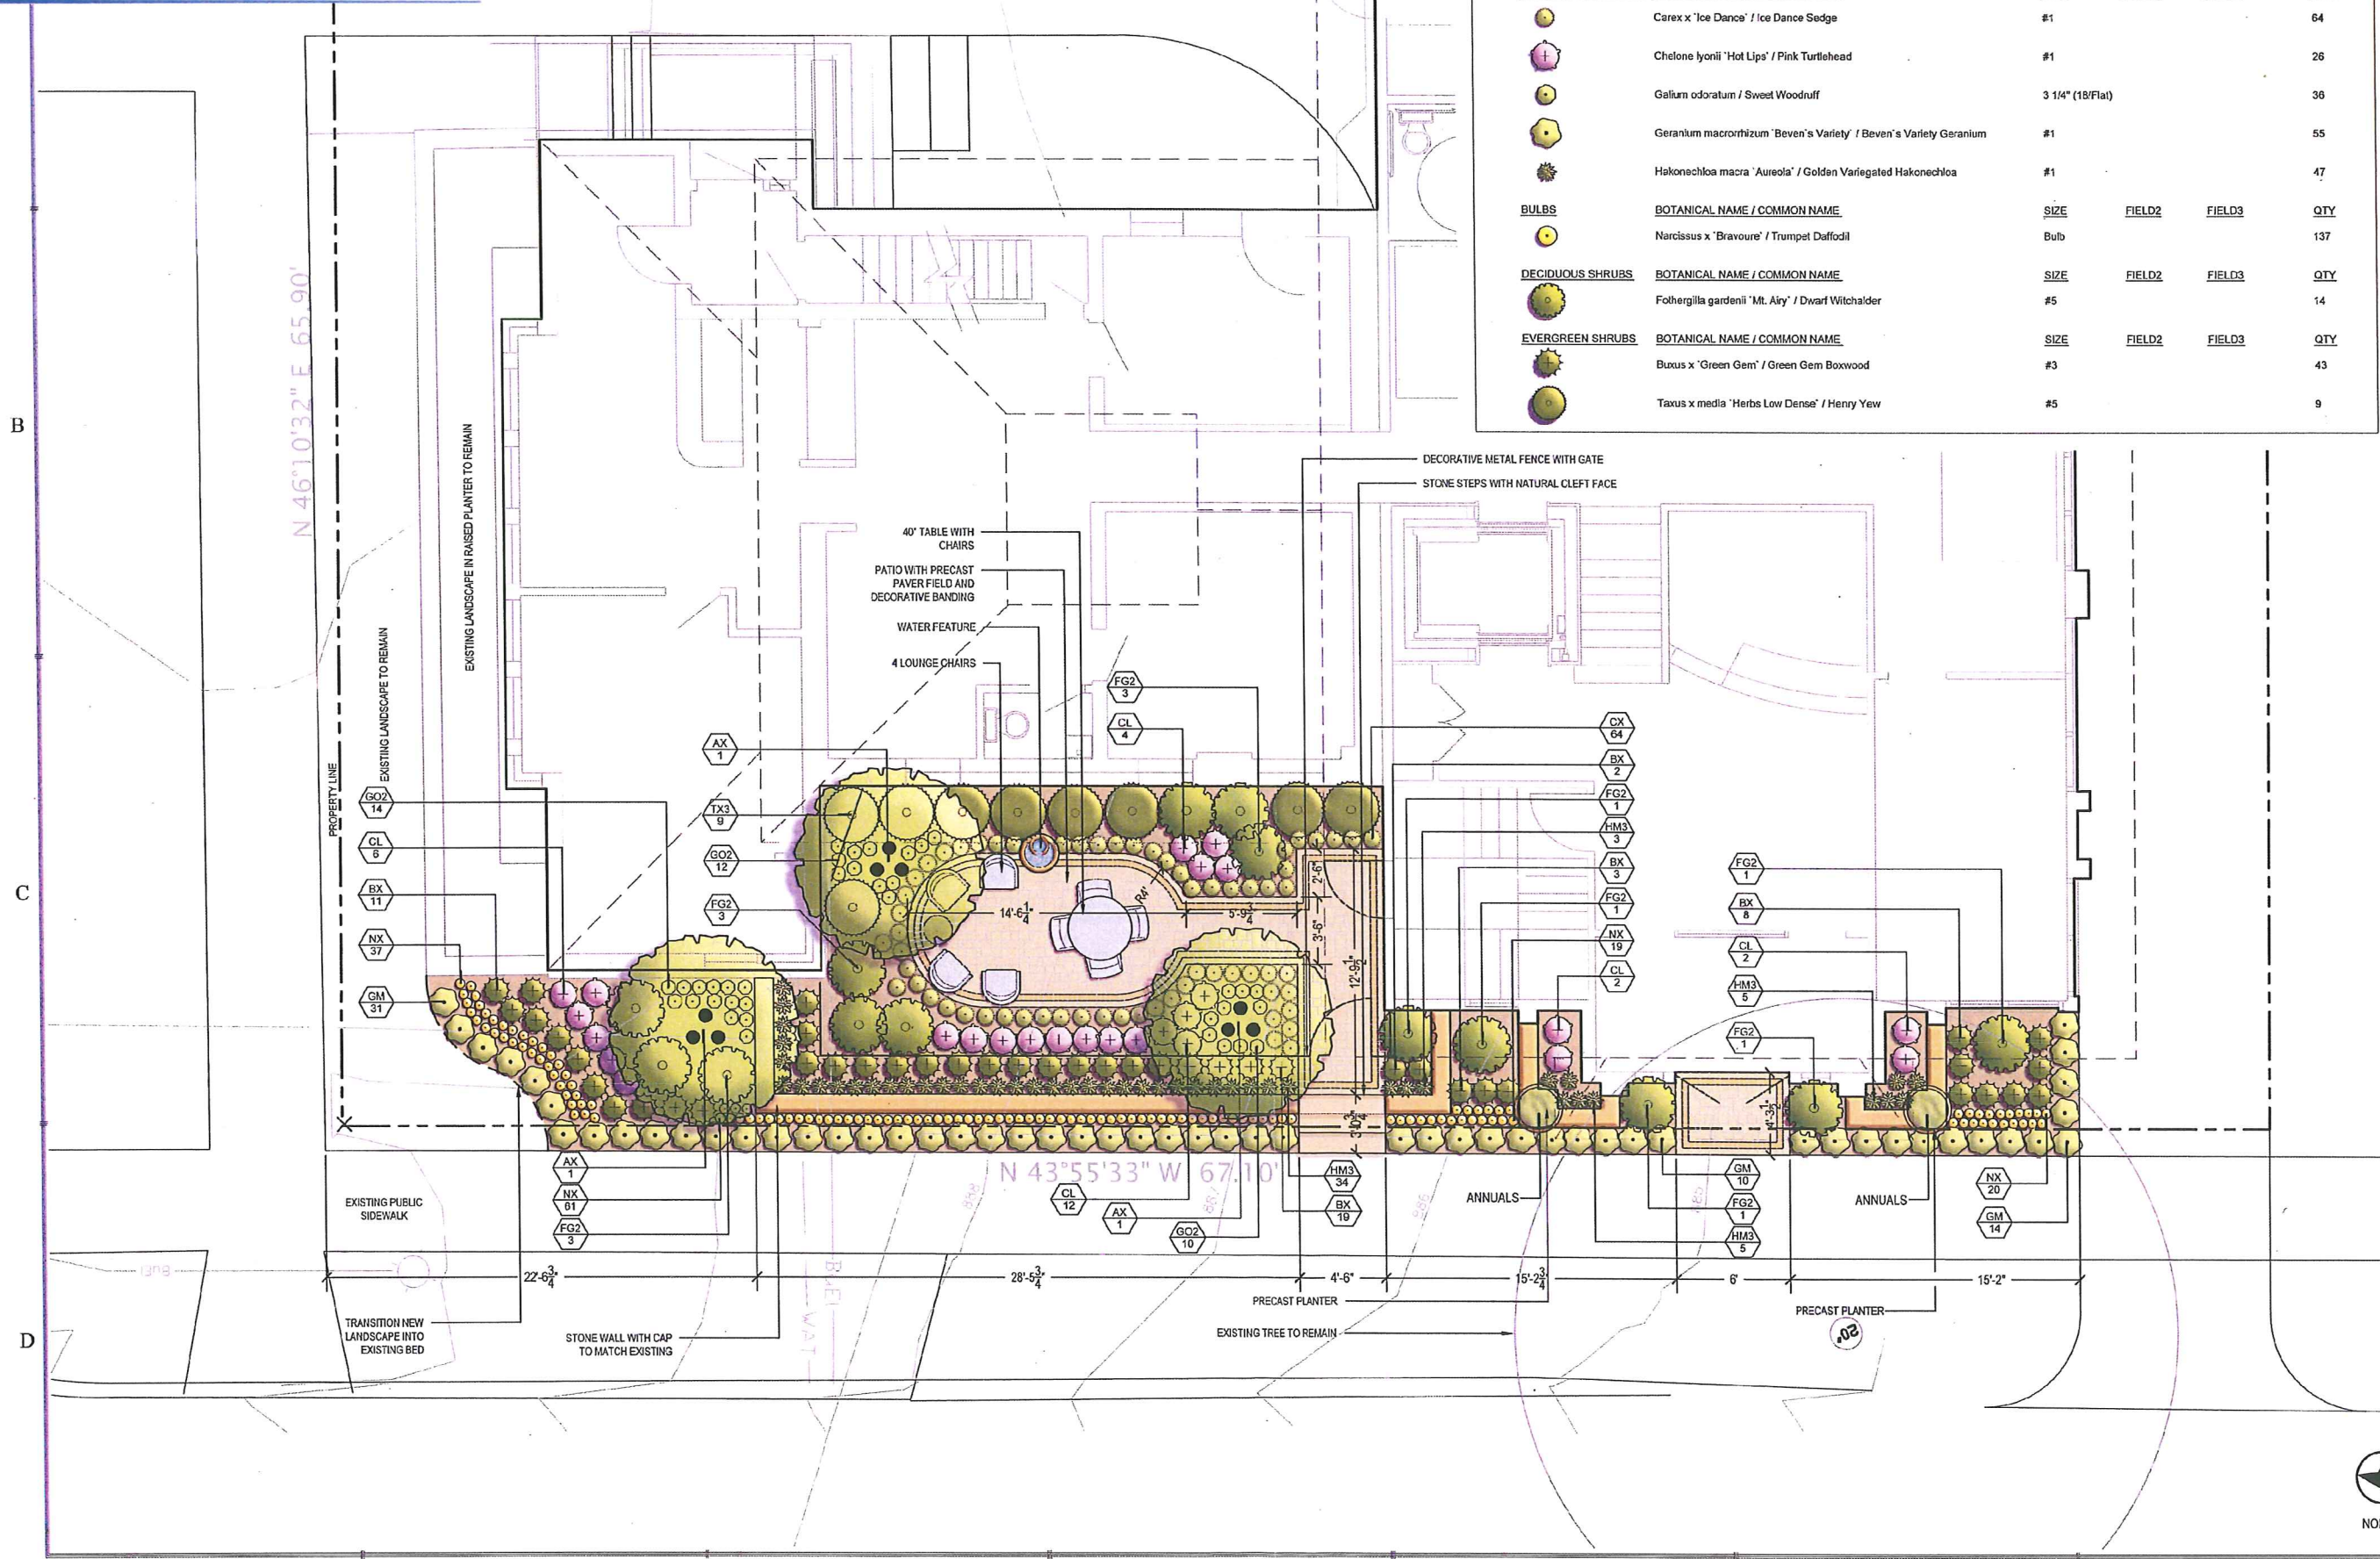

BUILDING ADDITION
 304 W. WASHINGTON AVE, MADISON, WI

COMM. NO. 2114
 ISSUED FOR DATE
 REVIEW 3-13-2013

A3

S 43°56'36" E 67.07'

PLANT SCHEDULE

DECIDUOUS TREES	BOTANICAL NAME / COMMON NAME	CONT	CAL	SIZE	QTY
	Amelanchier x grandiflora 'Autumn Brilliance' / 'Autumn Brilliance' Serviceberry	B & B	Multi-stemmed	6' Shrub Form Tree	3
ANNUALS/PERENNIALS	BOTANICAL NAME / COMMON NAME	SIZE	FIELD2	FIELD3	QTY
	Carex x 'Ice Dance' / Ice Dance Sedge	#1			64
	Chelone lyonii 'Hot Lips' / Pink Turtlehead	#1			26
	Gallium odoratum / Sweet Woodruff	3 1/4" (18/Flat)			36
	Geranium macrorrhizum 'Beven's Variety' / Beven's Variety Geranium	#1			55
	Hakonechloa macra 'Aureola' / Golden Variegated Hakonechloa	#1			47
BULBS	BOTANICAL NAME / COMMON NAME	SIZE	FIELD2	FIELD3	QTY
	Narcissus x 'Bravoure' / Trumpet Daffodil	Bulb			137
DECIDUOUS SHRUBS	BOTANICAL NAME / COMMON NAME	SIZE	FIELD2	FIELD3	QTY
	Fothergilla gardenii 'Mt. Airy' / Dwarf Witchhazel	#5			14
EVERGREEN SHRUBS	BOTANICAL NAME / COMMON NAME	SIZE	FIELD2	FIELD3	QTY
	Buxus x 'Green Gem' / Green Gem Boxwood	#3			43
	Taxus x media 'Herbs Low Dense' / Henry Yew	#5			9

BILL MONTELBANO ARCHITECT AIA
ARCHITECTURE INTERIORS PLANNING ENGINEERING

KEN SAIKI
DESIGN INC
LANDSCAPE ARCHITECTS

BUILDING ADDITION
304 W. WASHINGTON AVE, MADISON, WI.

COMM. NO.	2114
ISSUED FOR	DATE
REVIEW	2013/02/01
REVIEW	2013/03/13