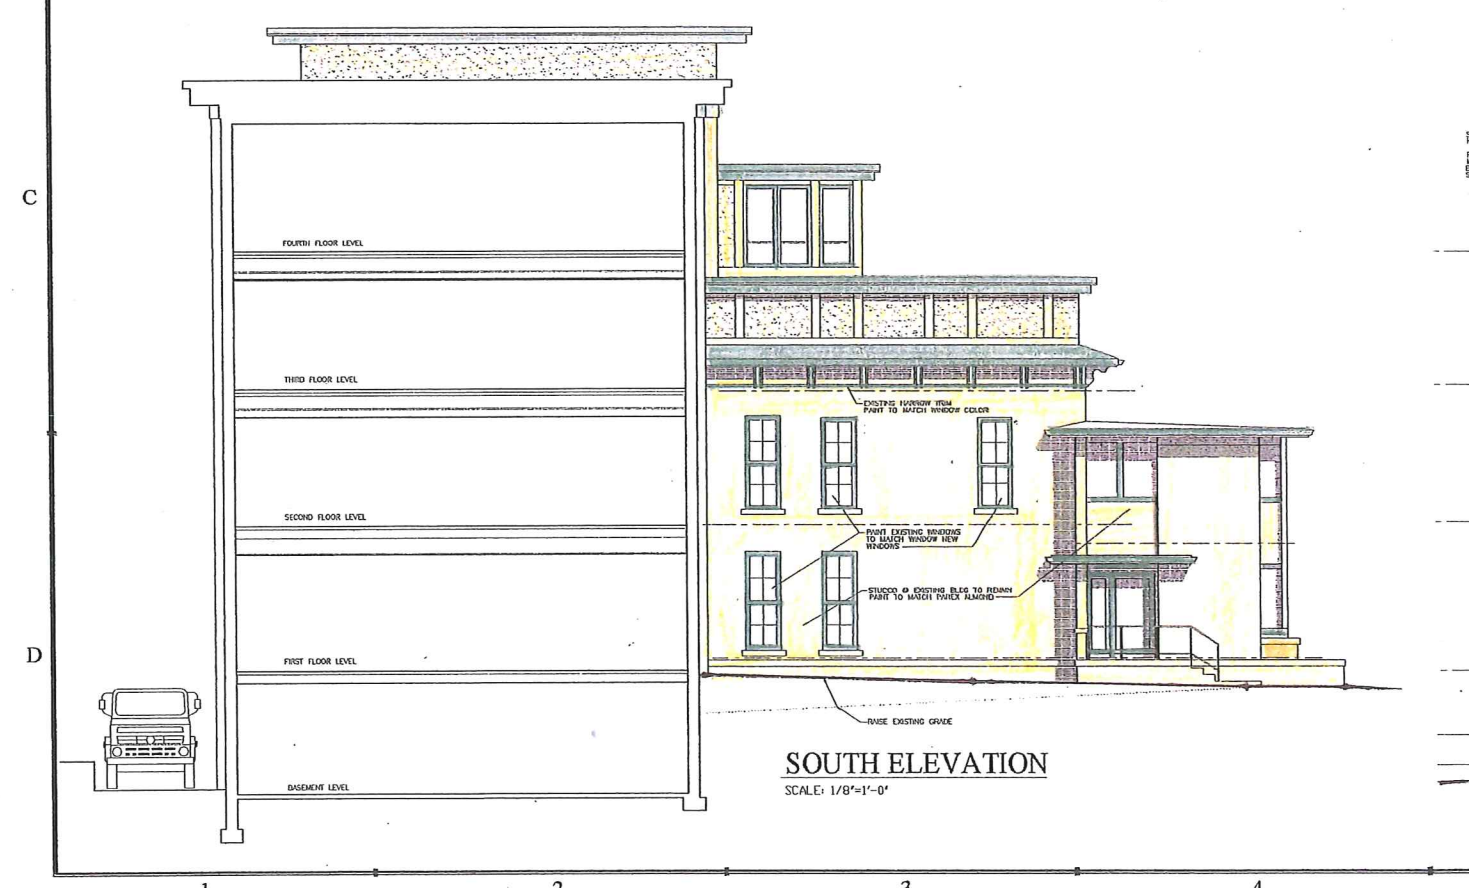

BILL MONTELBANO ARCHITECT AIA
ARCHITECTURE INTERIORS PLANNING ENGINEERING
8 EAST BRIDGEMOOR P.O. BOX 123 MADISON, WI 53702
608.274.6450 FAX 608.274.6450

BUILDING ADDITION
304 W. WASHINGTON AVE, MADISON, WI

COMM. NO. 2114
ISSUED FOR DATE
REVIEW 3-13-2013

A3