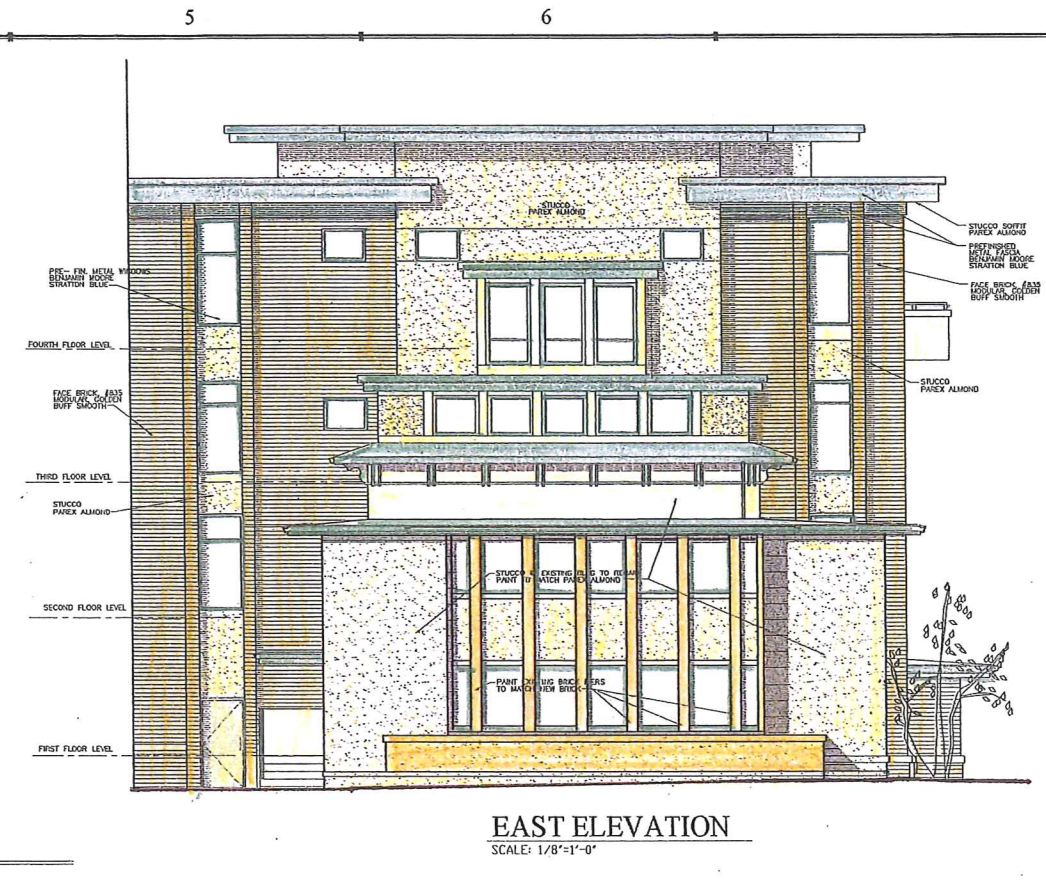

BILL MONTELBANO ARCHITECT AIA
ARCHITECTURE INTERIORS PLANNING ENGINEERING
8 EAST BRIDGEMOOR P.O. BOX 123 MADISON, WI 53702
608.274.6450 FAX 608.274.6450

BUILDING ADDITION
304 W. WASHINGTON AVE, MADISON, WI

COMM. NO. 2114
ISSUED FOR DATE
REVIEW 3-13-2013

A3