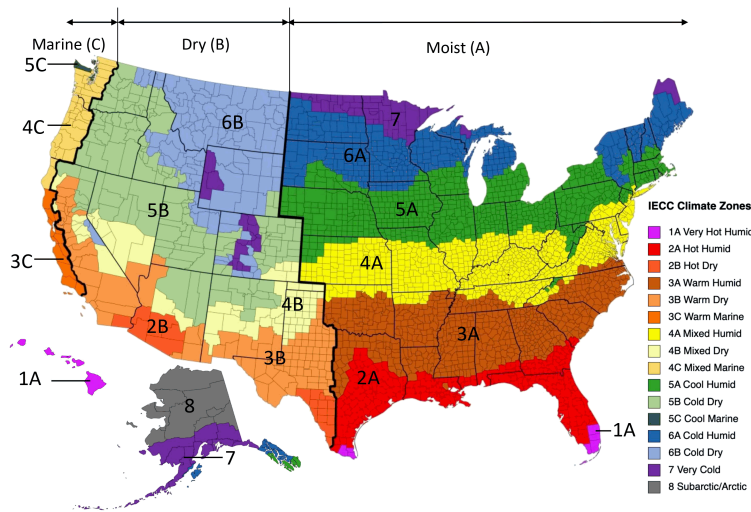

PRODUCT AND PERFORMANCE INFORMATION

NFRC Ratings:

NFRC energy ratings may vary depending on the exact configuration of glass thickness used on the unit. NFRC energy values and ratings may change over time due to ongoing product changes, updated test results or requirements. NFRC values and ratings are finalized on the date of manufacture.

The National Fenestration Rating Council (NFRC) has developed and operates a uniform rating system for the energy performance of fenestration products, including windows, doors and skylights. For additional information regarding this rating system, see www.nfrc.org.

Code (residential, building or energy) Compliance:

Determining the suitability and compliance with state, provincial, local, or other applicable building codes or standards, including energy codes, is the responsibility of the buyer, user, architect, contractor, installer, and/or other construction professional.

2021 IECC Climate Zone Map: