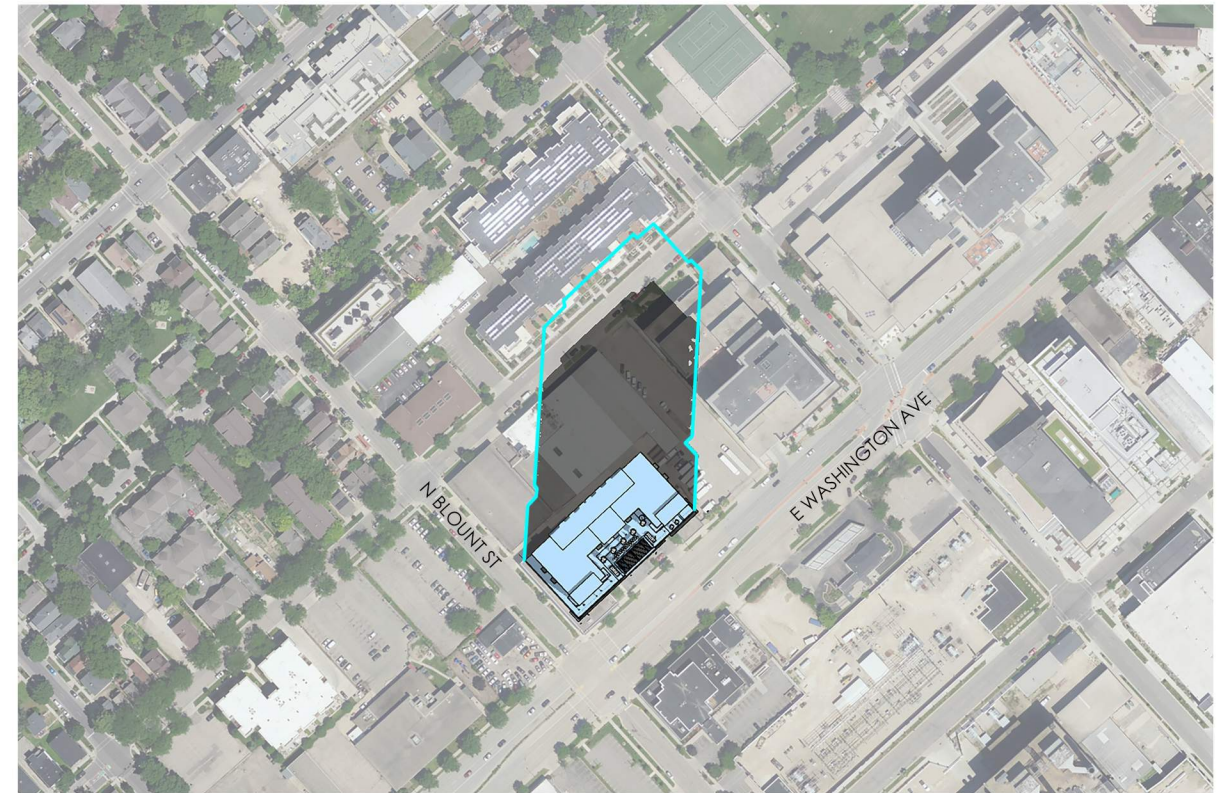

SEPTEMBER 14 | 12:00 PM

SEPTEMBER 14 | 3:00 PM

SEPTEMBER 14 | 6:00 PM (POST-SUNSET)

	10-STORY SHADOW
	14-STORY SHADOW

DECEMBER 14 | 9:00 AM

DECEMBER 14 | 12:00 PM

DECEMBER 14 | 3:00 PM

DECEMBER 14 | 6:00 PM (POST-SUNSET)

	10-STORY SHADOW
	14-STORY SHADOW

JLA
ARCHITECTS

702 EAST WASHINGTON REDEVELOPMENT

SHADOW STUDIES

A225

JULY 31, 2023
NO SCALE