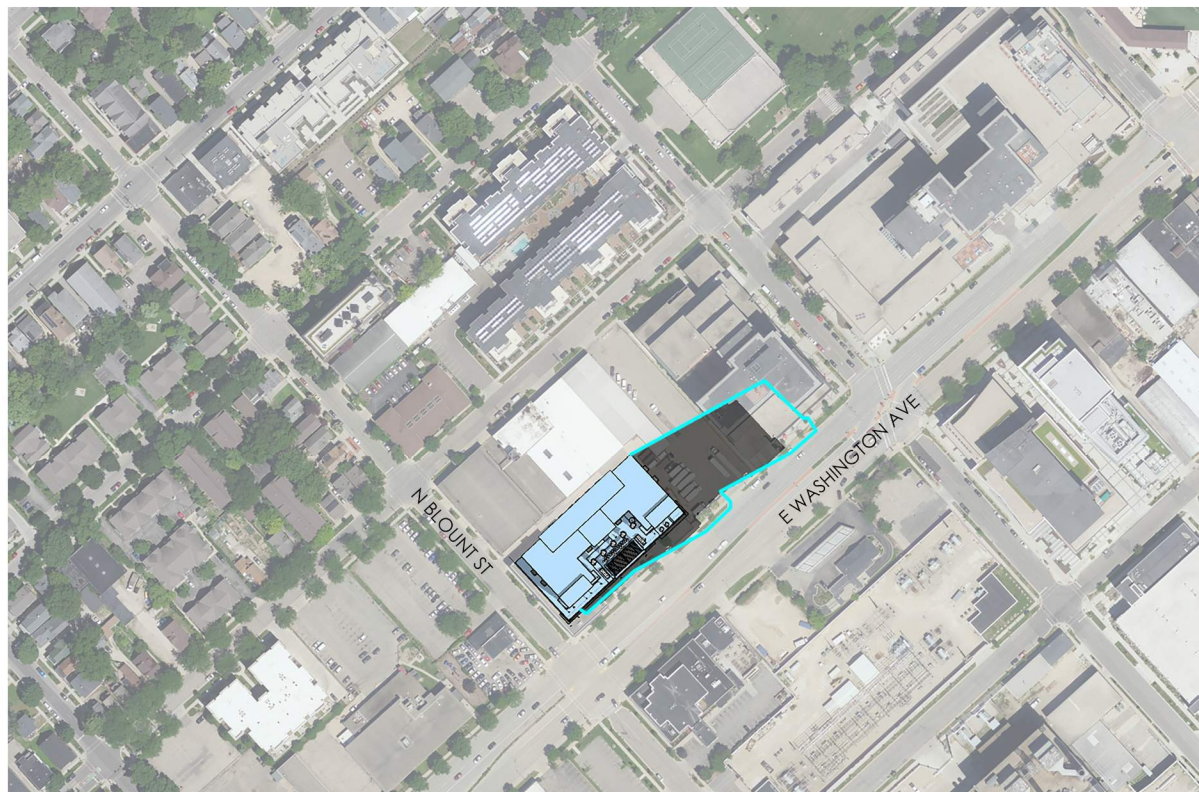

A222

JULY 31, 2023
NO SCALE

JUNE 14 | 9:00 AM

JUNE 14 | 12:00 PM

JUNE 14 | 3:00 PM

JUNE 14 | 6:00 PM

	10-STORY SHADOW
	14-STORY SHADOW

SEPTEMBER 14 | 9:00 AM

SEPTEMBER 14 | 12:00 PM

SEPTEMBER 14 | 3:00 PM

SEPTEMBER 14 | 6:00 PM (POST-SUNSET)

	10-STORY SHADOW
	14-STORY SHADOW

DECEMBER 14 | 9:00 AM

DECEMBER 14 | 12:00 PM

DECEMBER 14 | 3:00 PM

DECEMBER 14 | 6:00 PM (POST-SUNSET)

	10-STORY SHADOW
	14-STORY SHADOW

JLA
ARCHITECTS

702 EAST WASHINGTON REDEVELOPMENT

SHADOW STUDIES

A225

JULY 31, 2023
NO SCALE