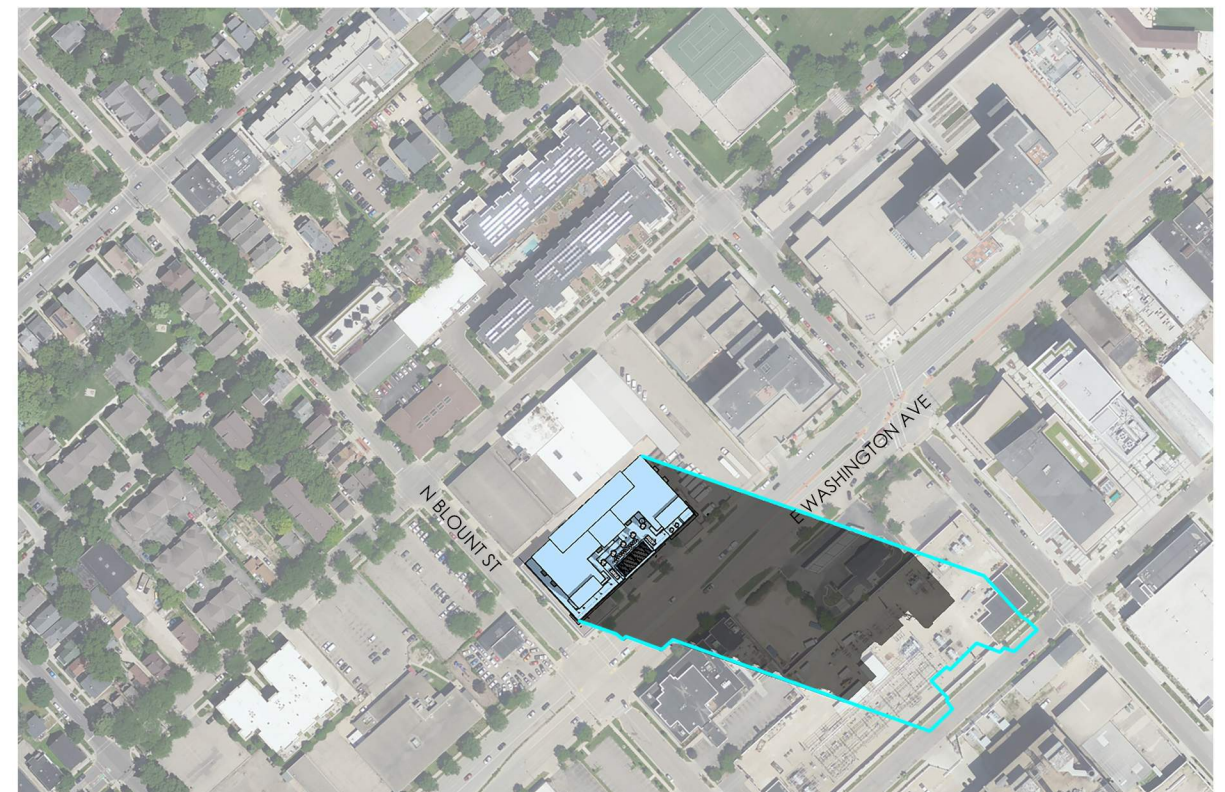

A222

JULY 31, 2023
NO SCALE

JUNE 14 | 9:00 AM

JUNE 14 | 12:00 PM

JUNE 14 | 3:00 PM

JUNE 14 | 6:00 PM

	10-STORY SHADOW
	14-STORY SHADOW

SEPTEMBER 14 | 9:00 AM

SEPTEMBER 14 | 12:00 PM

SEPTEMBER 14 | 3:00 PM

SEPTEMBER 14 | 6:00 PM (POST-SUNSET)

	10-STORY SHADOW
	14-STORY SHADOW

DECEMBER 14 | 9:00 AM

DECEMBER 14 | 12:00 PM

DECEMBER 14 | 3:00 PM

DECEMBER 14 | 6:00 PM (POST-SUNSET)

	10-STORY SHADOW
	14-STORY SHADOW

JLA
ARCHITECTS

702 EAST WASHINGTON REDEVELOPMENT

SHADOW STUDIES

A225

JULY 31, 2023
NO SCALE