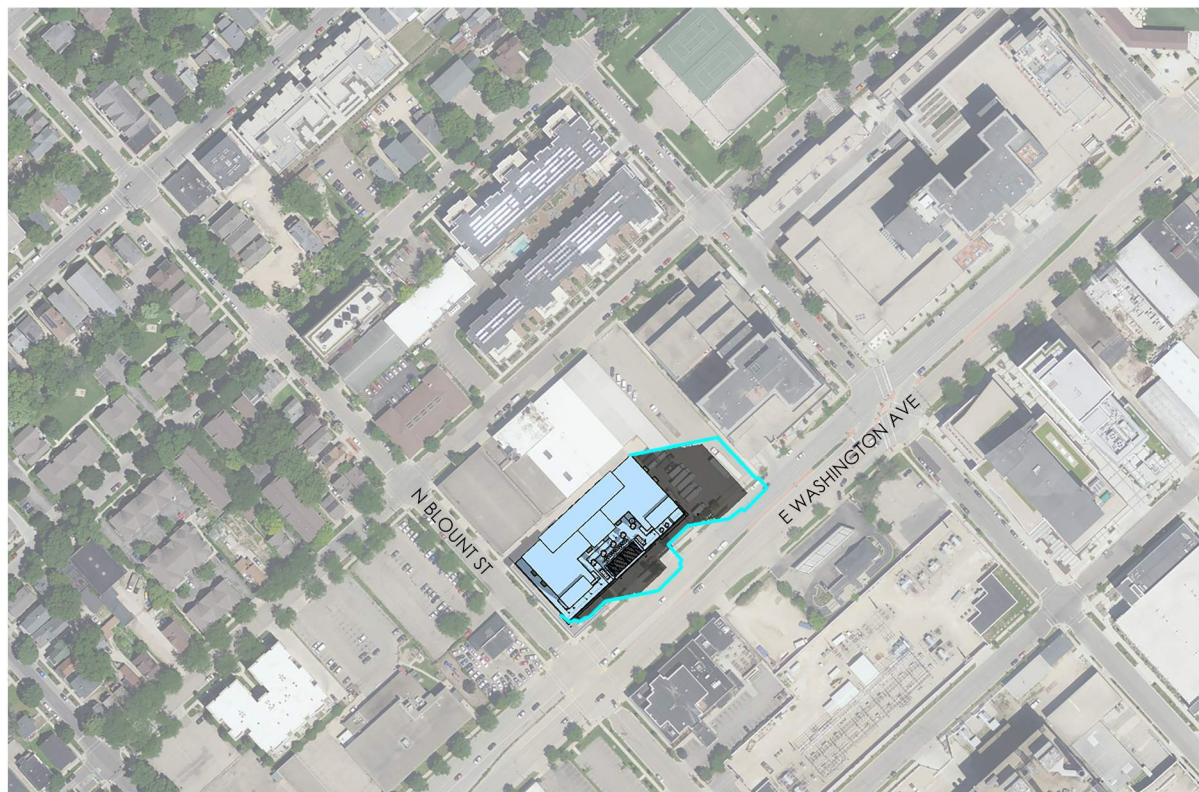

A222

JULY 31, 2023
NO SCALE

JUNE 14 | 9:00 AM

JUNE 14 | 12:00 PM

JUNE 14 | 3:00 PM

JUNE 14 | 6:00 PM

	10-STORY SHADOW
	14-STORY SHADOW

SEPTEMBER 14 | 9:00 AM

SEPTEMBER 14 | 12:00 PM

SEPTEMBER 14 | 3:00 PM

SEPTEMBER 14 | 6:00 PM (POST-SUNSET)

	10-STORY SHADOW
	14-STORY SHADOW

DECEMBER 14 | 9:00 AM

DECEMBER 14 | 12:00 PM

DECEMBER 14 | 3:00 PM

DECEMBER 14 | 6:00 PM (POST-SUNSET)

	10-STORY SHADOW
	14-STORY SHADOW

JLA
ARCHITECTS

702 EAST WASHINGTON REDEVELOPMENT

SHADOW STUDIES

A225

JULY 31, 2023
NO SCALE