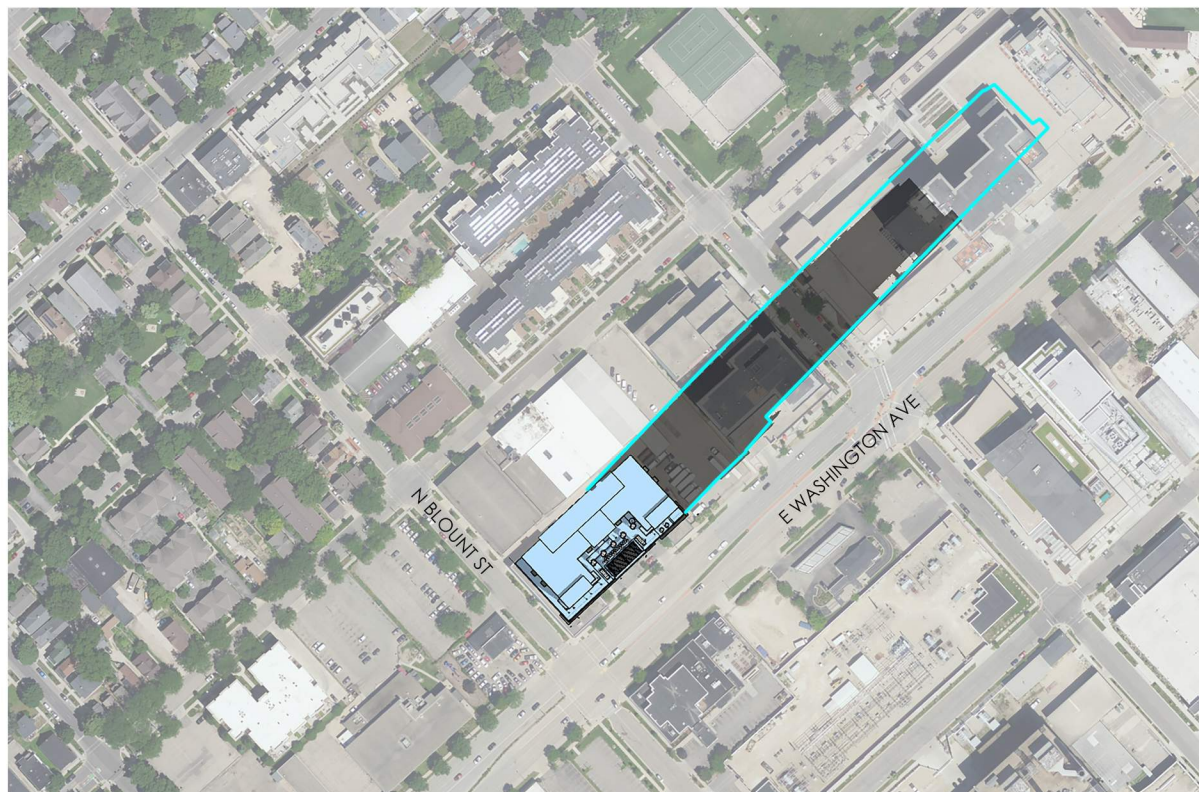

SEPTEMBER 14 | 12:00 PM

SEPTEMBER 14 | 3:00 PM

SEPTEMBER 14 | 6:00 PM (POST-SUNSET)

	10-STORY SHADOW
	14-STORY SHADOW

DECEMBER 14 | 9:00 AM

DECEMBER 14 | 12:00 PM

DECEMBER 14 | 3:00 PM

DECEMBER 14 | 6:00 PM (POST-SUNSET)

	10-STORY SHADOW
	14-STORY SHADOW

JLA
ARCHITECTS

702 EAST WASHINGTON REDEVELOPMENT

SHADOW STUDIES

A225

JULY 31, 2023
NO SCALE