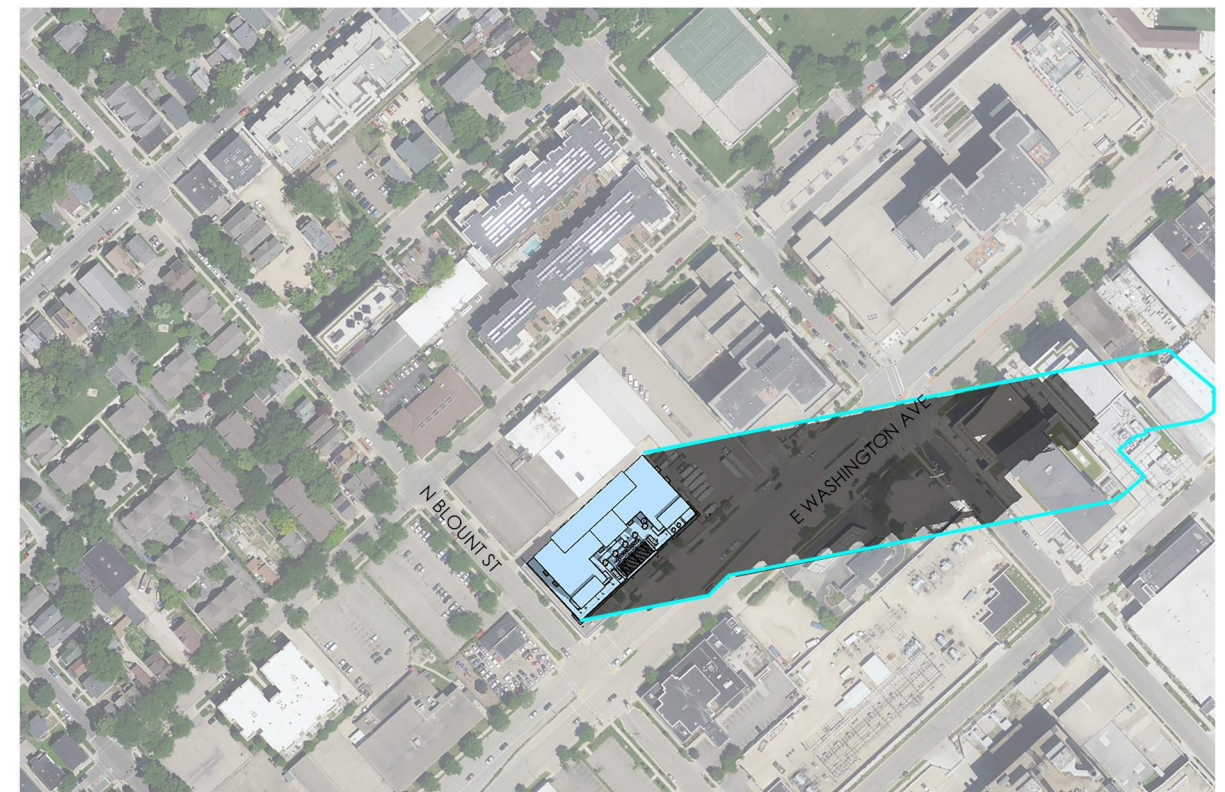

MARCH 14 | 9:00 AM

MARCH 14 | 12:00 PM

MARCH 14 | 3:00 PM

MARCH 14 | 6:00 PM

	10-STORY SHADOW
	14-STORY SHADOW

JLA
ARCHITECTS

702 EAST WASHINGTON REDEVELOPMENT

SHADOW STUDIES

A222

JULY 31, 2023
NO SCALE

JUNE 14 | 9:00 AM

JUNE 14 | 12:00 PM

JUNE 14 | 3:00 PM

JUNE 14 | 6:00 PM

	10-STORY SHADOW
	14-STORY SHADOW

SEPTEMBER 14 | 9:00 AM

SEPTEMBER 14 | 12:00 PM

SEPTEMBER 14 | 3:00 PM

SEPTEMBER 14 | 6:00 PM (POST-SUNSET)

	10-STORY SHADOW
	14-STORY SHADOW

DECEMBER 14 | 9:00 AM

DECEMBER 14 | 12:00 PM

DECEMBER 14 | 3:00 PM

DECEMBER 14 | 6:00 PM (POST-SUNSET)

	10-STORY SHADOW
	14-STORY SHADOW

JLA
ARCHITECTS

702 EAST WASHINGTON REDEVELOPMENT

SHADOW STUDIES

A225

JULY 31, 2023
NO SCALE