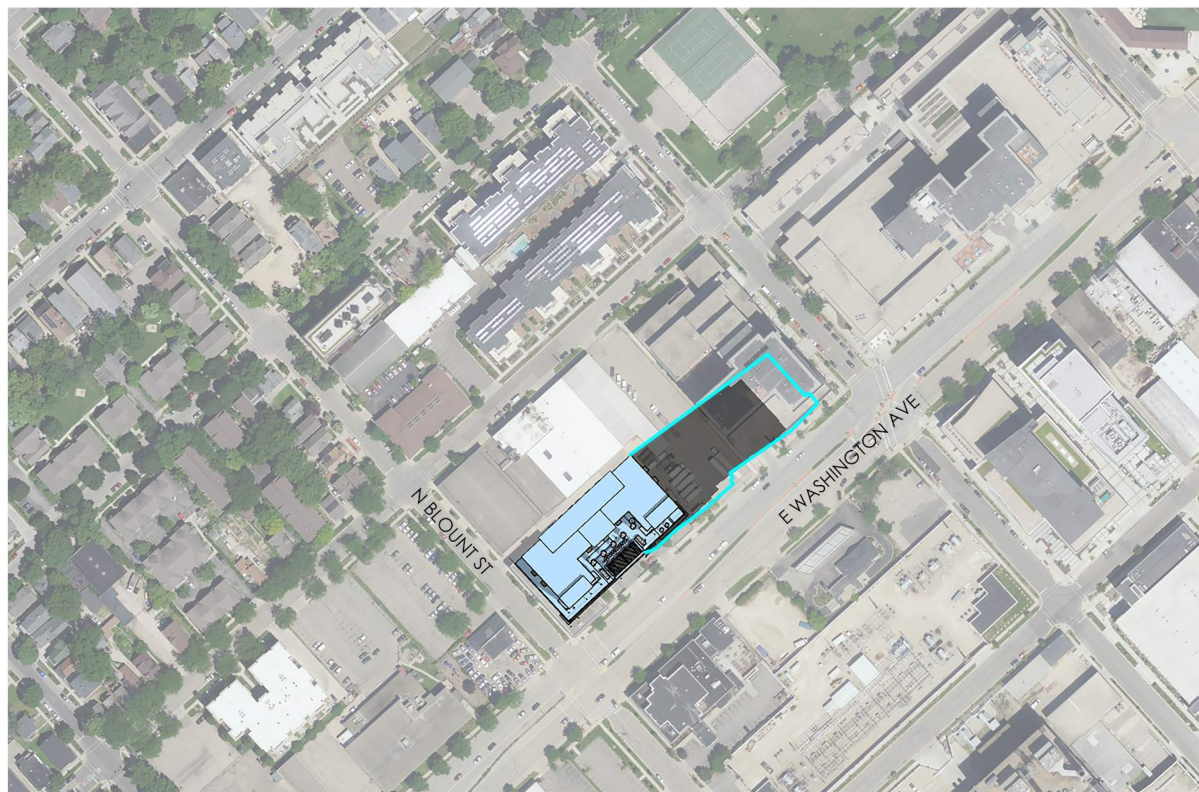

MARCH 14 | 9:00 AM

MARCH 14 | 12:00 PM

MARCH 14 | 3:00 PM

MARCH 14 | 6:00 PM

	10-STORY SHADOW
	14-STORY SHADOW

JLA
ARCHITECTS

702 EAST WASHINGTON REDEVELOPMENT

SHADOW STUDIES

A222

JULY 31, 2023
NO SCALE

JUNE 14 | 9:00 AM

JUNE 14 | 12:00 PM

JUNE 14 | 3:00 PM

JUNE 14 | 6:00 PM

	10-STORY SHADOW
	14-STORY SHADOW

SEPTEMBER 14 | 9:00 AM

SEPTEMBER 14 | 12:00 PM

SEPTEMBER 14 | 3:00 PM

SEPTEMBER 14 | 6:00 PM (POST-SUNSET)

	10-STORY SHADOW
	14-STORY SHADOW

DECEMBER 14 | 9:00 AM

DECEMBER 14 | 12:00 PM

DECEMBER 14 | 3:00 PM

DECEMBER 14 | 6:00 PM (POST-SUNSET)

	10-STORY SHADOW
	14-STORY SHADOW

JLA
ARCHITECTS

702 EAST WASHINGTON REDEVELOPMENT

SHADOW STUDIES

A225

JULY 31, 2023
NO SCALE