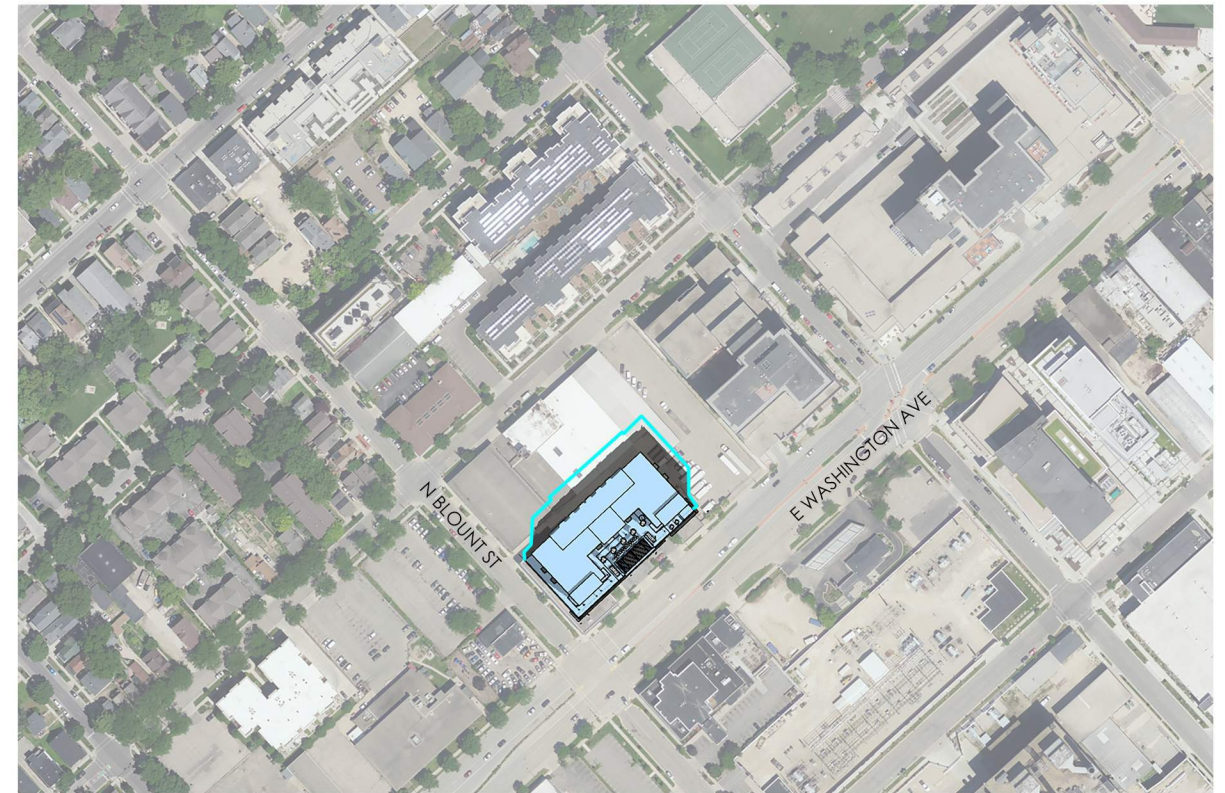

MARCH 14 | 9:00 AM

MARCH 14 | 12:00 PM

MARCH 14 | 3:00 PM

MARCH 14 | 6:00 PM

	10-STORY SHADOW
	14-STORY SHADOW

JLA
ARCHITECTS

702 EAST WASHINGTON REDEVELOPMENT

SHADOW STUDIES

A222

JULY 31, 2023
NO SCALE

JUNE 14 | 9:00 AM

JUNE 14 | 12:00 PM

JUNE 14 | 3:00 PM

JUNE 14 | 6:00 PM

	10-STORY SHADOW
	14-STORY SHADOW

SEPTEMBER 14 | 9:00 AM

SEPTEMBER 14 | 12:00 PM

SEPTEMBER 14 | 3:00 PM

SEPTEMBER 14 | 6:00 PM (POST-SUNSET)

	10-STORY SHADOW
	14-STORY SHADOW

DECEMBER 14 | 9:00 AM

DECEMBER 14 | 12:00 PM

DECEMBER 14 | 3:00 PM

DECEMBER 14 | 6:00 PM (POST-SUNSET)

	10-STORY SHADOW
	14-STORY SHADOW

JLA
ARCHITECTS

702 EAST WASHINGTON REDEVELOPMENT

SHADOW STUDIES

A225

JULY 31, 2023
NO SCALE