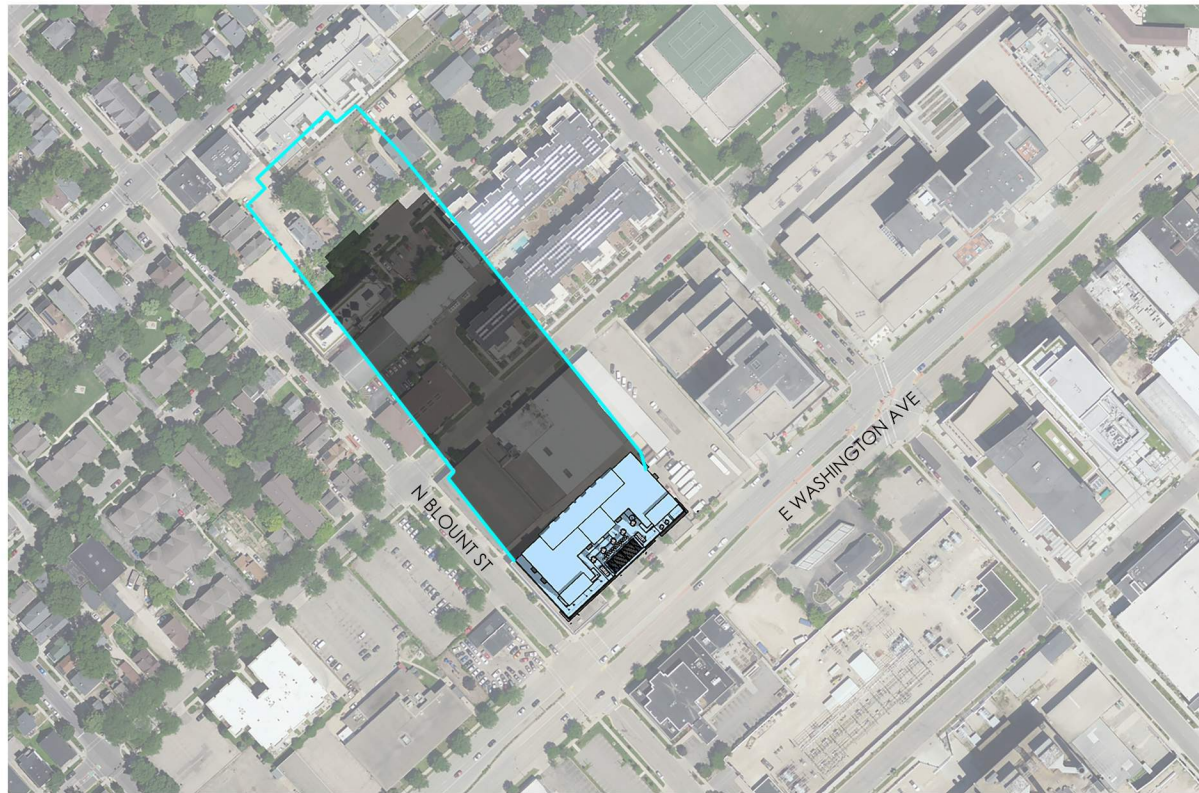

SEPTEMBER 14 | 12:00 PM

SEPTEMBER 14 | 3:00 PM

SEPTEMBER 14 | 6:00 PM (POST-SUNSET)

	10-STORY SHADOW
	14-STORY SHADOW

DECEMBER 14 | 9:00 AM

DECEMBER 14 | 12:00 PM

DECEMBER 14 | 3:00 PM

DECEMBER 14 | 6:00 PM (POST-SUNSET)

	10-STORY SHADOW
	14-STORY SHADOW

JLA
ARCHITECTS

702 EAST WASHINGTON REDEVELOPMENT

SHADOW STUDIES

A225

JULY 31, 2023
NO SCALE