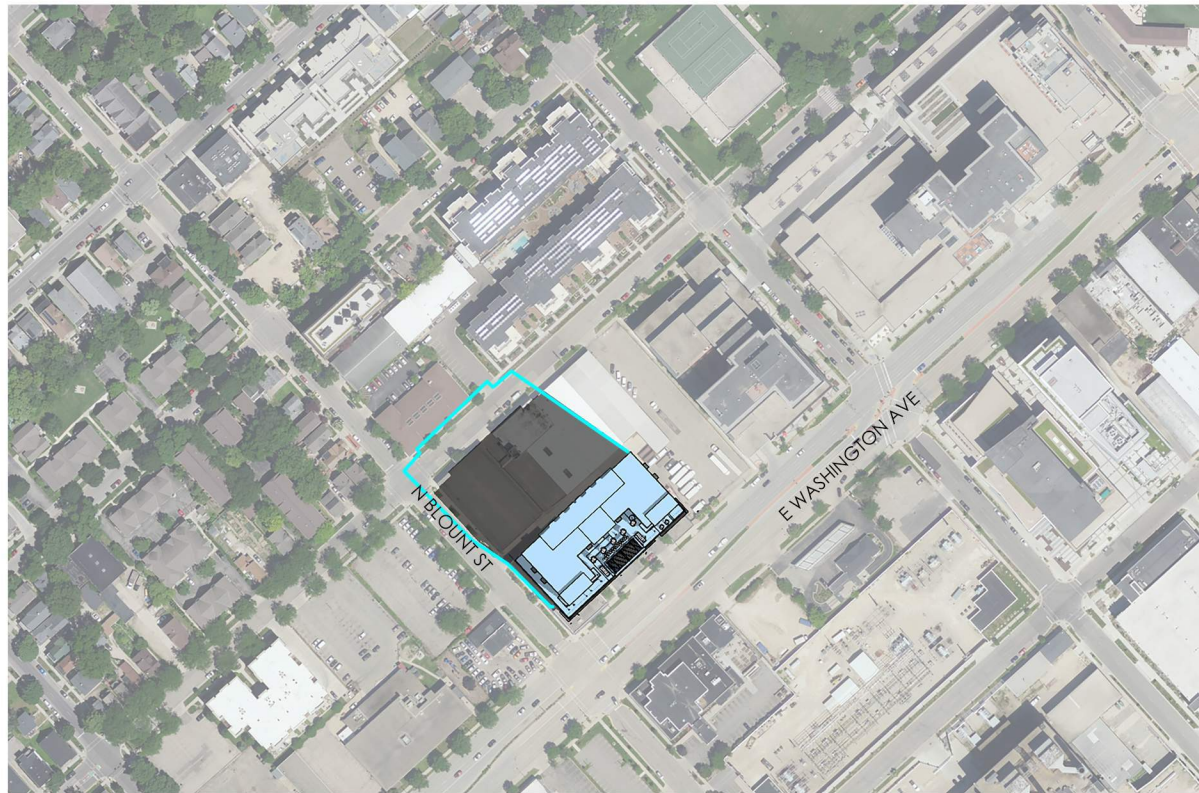

A222

JULY 31, 2023
NO SCALE

JUNE 14 | 9:00 AM

JUNE 14 | 12:00 PM

JUNE 14 | 3:00 PM

JUNE 14 | 6:00 PM

	10-STORY SHADOW
	14-STORY SHADOW

SEPTEMBER 14 | 9:00 AM

SEPTEMBER 14 | 12:00 PM

SEPTEMBER 14 | 3:00 PM

SEPTEMBER 14 | 6:00 PM (POST-SUNSET)

	10-STORY SHADOW
	14-STORY SHADOW

DECEMBER 14 | 9:00 AM

DECEMBER 14 | 12:00 PM

DECEMBER 14 | 3:00 PM

DECEMBER 14 | 6:00 PM (POST-SUNSET)

	10-STORY SHADOW
	14-STORY SHADOW

JLA
ARCHITECTS

702 EAST WASHINGTON REDEVELOPMENT

SHADOW STUDIES

A225

JULY 31, 2023
NO SCALE