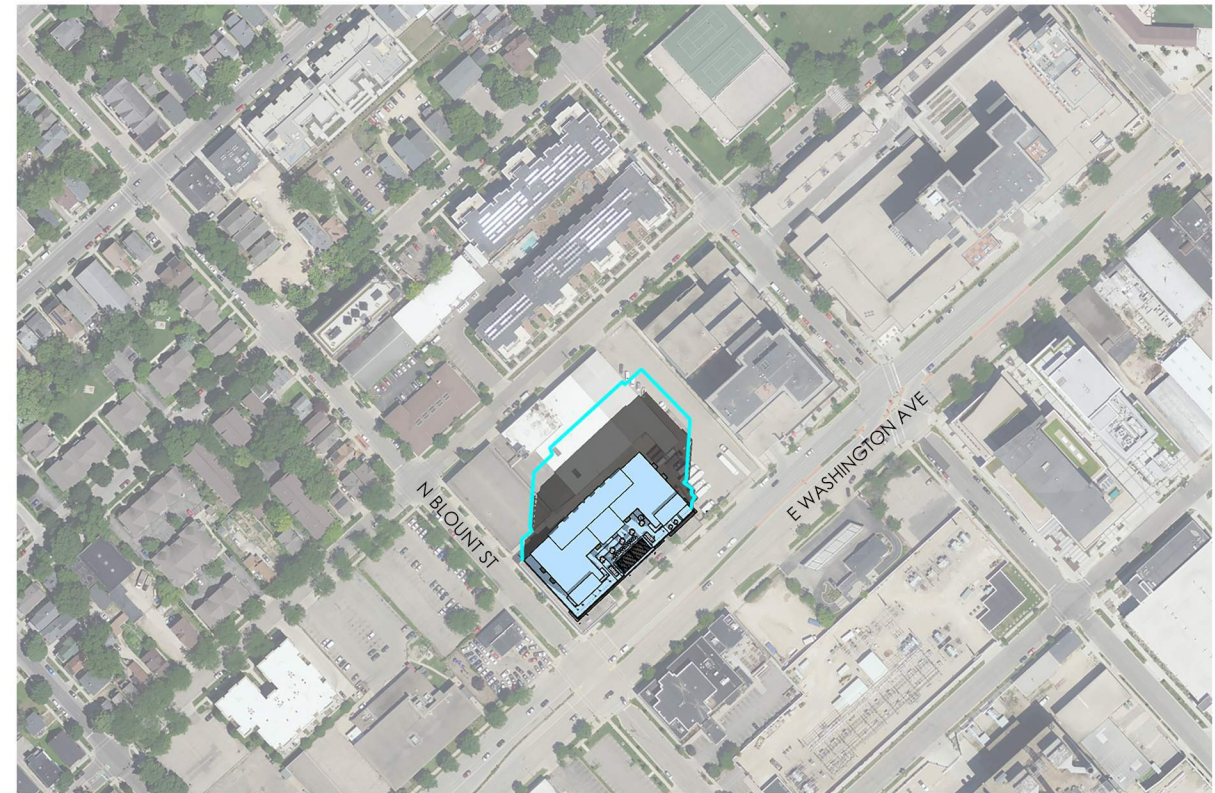

A222

JULY 31, 2023
NO SCALE

JUNE 14 | 9:00 AM

JUNE 14 | 12:00 PM

JUNE 14 | 3:00 PM

JUNE 14 | 6:00 PM

	10-STORY SHADOW
	14-STORY SHADOW

SEPTEMBER 14 | 9:00 AM

SEPTEMBER 14 | 12:00 PM

SEPTEMBER 14 | 3:00 PM

SEPTEMBER 14 | 6:00 PM (POST-SUNSET)

	10-STORY SHADOW
	14-STORY SHADOW

DECEMBER 14 | 9:00 AM

DECEMBER 14 | 12:00 PM

DECEMBER 14 | 3:00 PM

DECEMBER 14 | 6:00 PM (POST-SUNSET)

	10-STORY SHADOW
	14-STORY SHADOW

JLA
ARCHITECTS

702 EAST WASHINGTON REDEVELOPMENT

SHADOW STUDIES

A225

JULY 31, 2023
NO SCALE