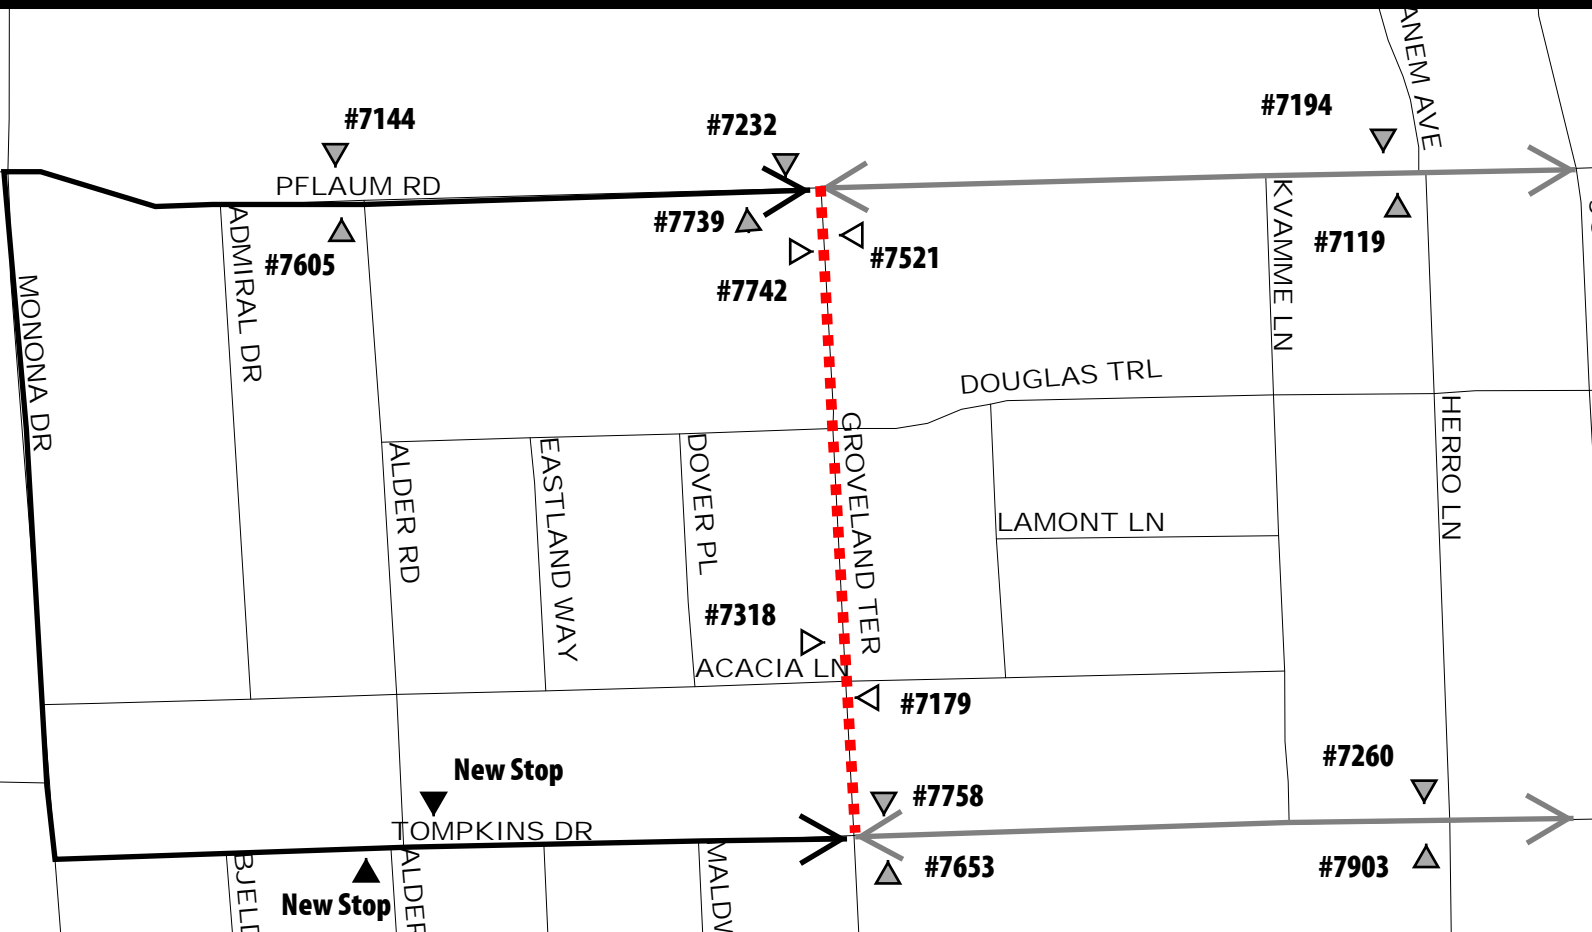

RIDER NOTICE

Route 38 bus stop updates

Due to changes to Route 38, Metro Transit staff has planned the following bus stop updates for implementation on Sunday, December 4th. Effective Monday, December 5th trips on Route 38 will discontinue service along Groveland between Pflaum and Tompkins, and shift to using Monona Drive between these two streets.

- Stops #7742 and #7521 on Groveland south of Pflaum discontinued. Passengers should use stops #7732 and #7739 on Pflaum west of Groveland.**
- Stops #7318 and #7179 on Groveland at Acacia discontinued. Passengers should use stops #7758 and #7653 on Tompkins east of Groveland.**
- New stops added on Tompkins at Alder on each side of street.**

▽ Bus stop discontinued
▲ New bus stop added
▷ Existing bus stop unchanged