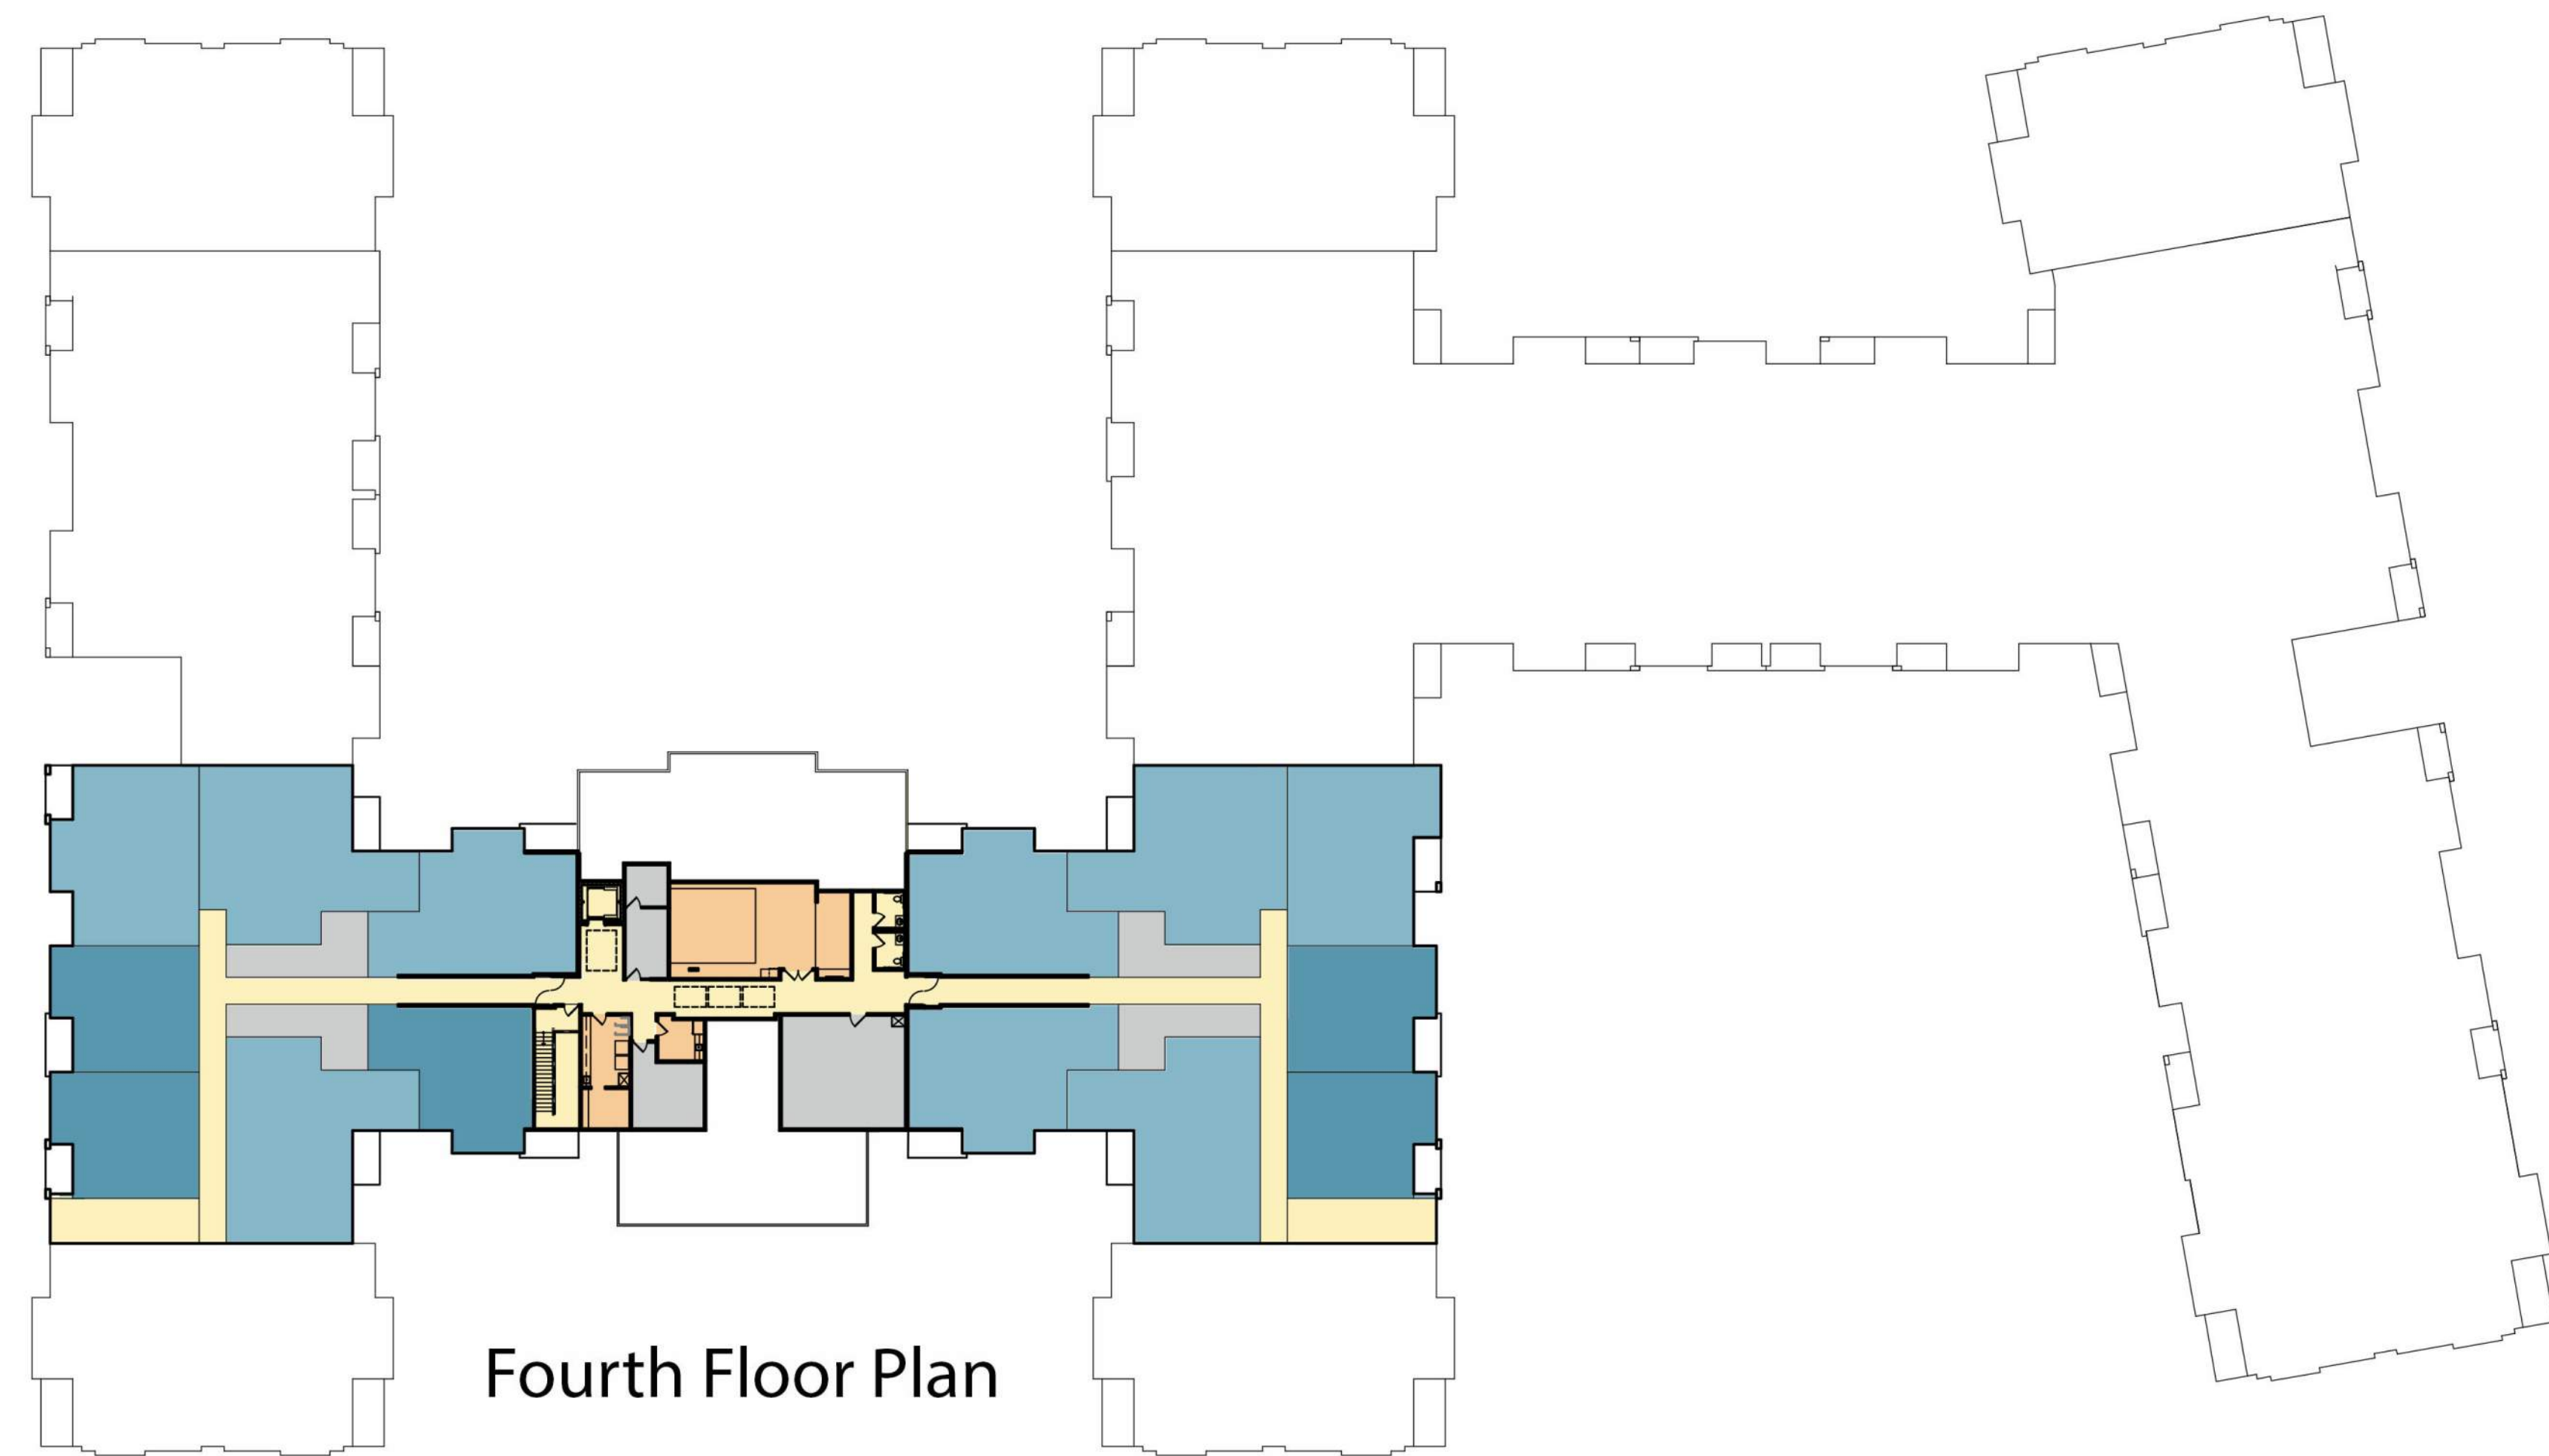

Age-Restricted 55+ Highlands Senior Community

Second Floor Plan

First Floor Plan

**UNIT MIX**

1 BEDROOM	47
2 BEDROOM	115
<b>TOTAL</b>	<b>162</b>

**LEGEND**

<span style="display:inline-block; width:15px; height:10px; background-color:yellow; border:1px solid black;"></span>	COMMONS
<span style="display:inline-block; width:15px; height:10px; background-color:orange; border:1px solid black;"></span>	AMMENITY
<span style="display:inline-block; width:15px; height:10px; background-color:darkblue; border:1px solid black;"></span>	1 BEDROOM
<span style="display:inline-block; width:15px; height:10px; background-color:lightblue; border:1px solid black;"></span>	2 BEDROOM
<span style="display:inline-block; width:15px; height:10px; background-color:grey; border:1px solid black;"></span>	STORAGE/MECHANICAL

Lot 2 - Concept Floor Plans  
 Age-Restricted 55+  
 Highlands Senior Community  
 Lots 2 & 3 of Paragon Place at Bear Claw Way  
 353 & 354 Bear Claw Way, Madison, WI  
 June 5, 2023

- LEGEND**
- COMMONS
  - AMMENITY
  - 1 BEDROOM
  - 2 BEDROOM
  - STORAGE/MECHANICAL