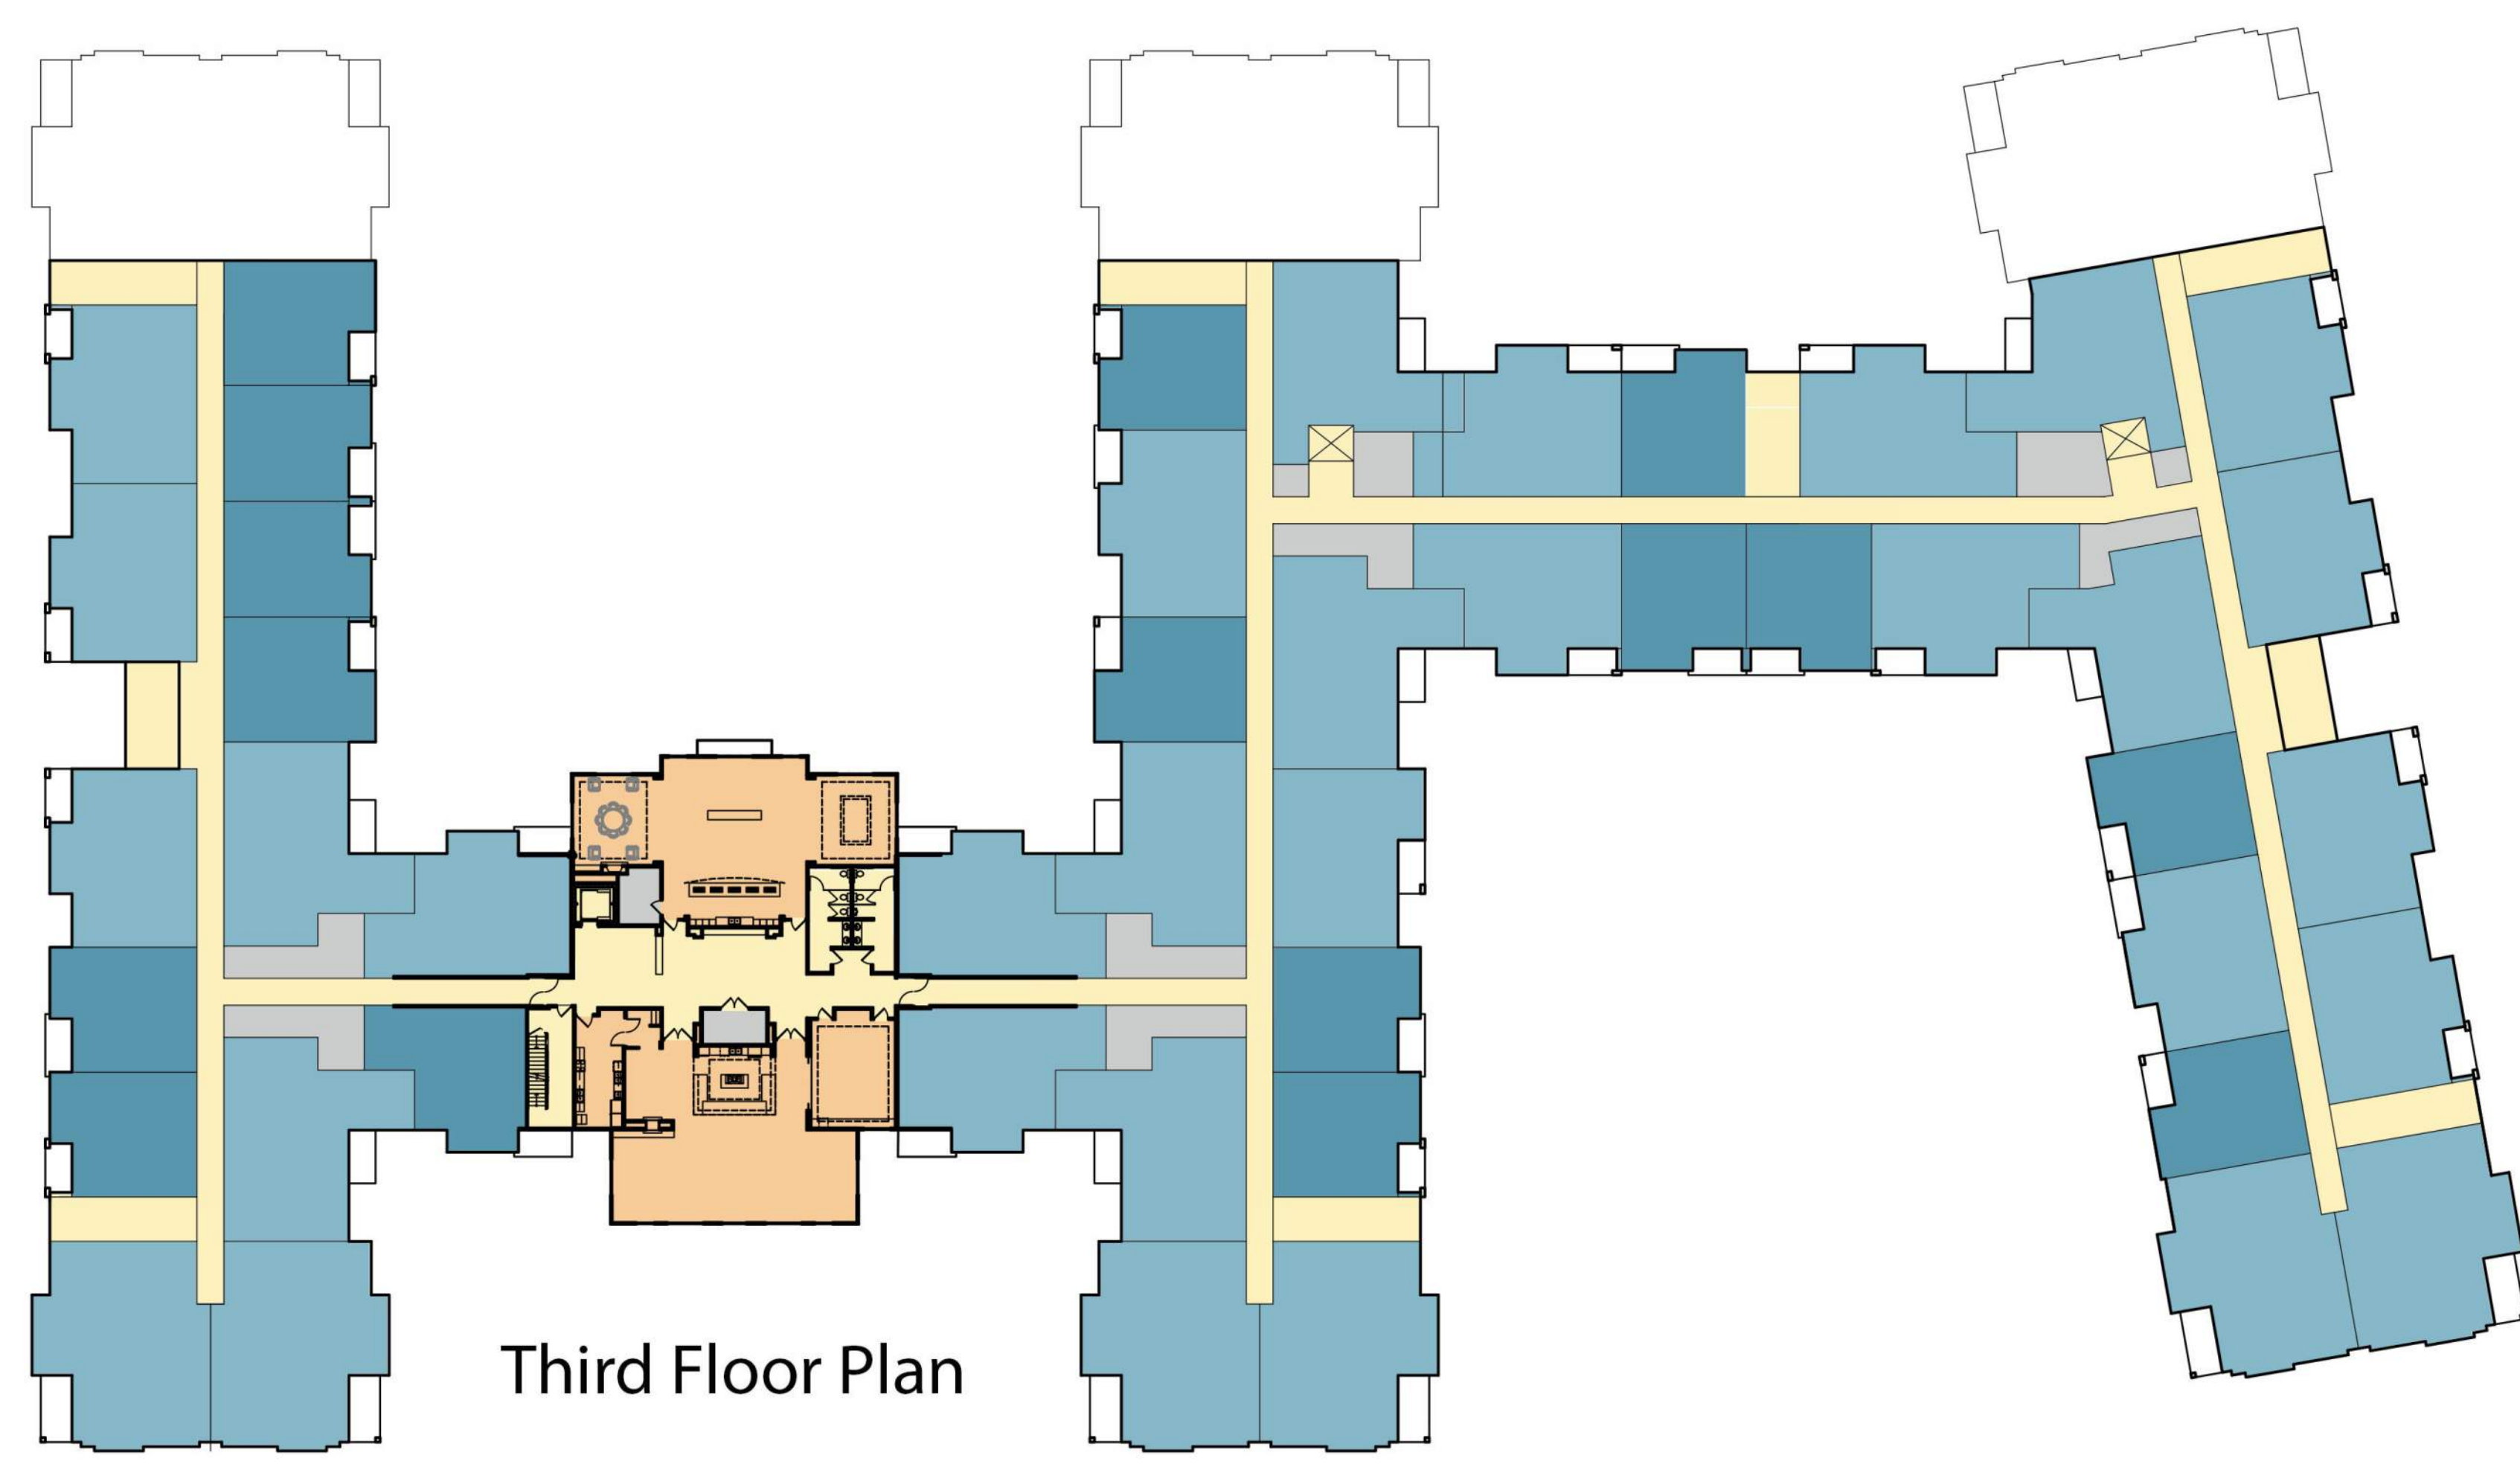

Site Locator Map  
Age-Restricted 55+  
Highlands Senior Community  
Lots 2 & 3 of Paragon Place at Bear Claw Way  
353 & 354 Bear Claw Way, Madison, WI  
June 5, 2023

**OVERALL SITE PLAN**  
1" = 40'-0"

Age-Restricted 55+ Highlands Senior Community

Second Floor Plan

First Floor Plan

**UNIT MIX**

1 BEDROOM	47
2 BEDROOM	115
<b>TOTAL</b>	<b>162</b>

**LEGEND**

<span style="display:inline-block; width:15px; height:10px; background-color:yellow; border:1px solid black;"></span>	COMMONS
<span style="display:inline-block; width:15px; height:10px; background-color:orange; border:1px solid black;"></span>	AMMENITY
<span style="display:inline-block; width:15px; height:10px; background-color:darkblue; border:1px solid black;"></span>	1 BEDROOM
<span style="display:inline-block; width:15px; height:10px; background-color:lightblue; border:1px solid black;"></span>	2 BEDROOM
<span style="display:inline-block; width:15px; height:10px; background-color:grey; border:1px solid black;"></span>	STORAGE/MECHANICAL

Lot 2 - Concept Floor Plans  
 Age-Restricted 55+  
 Highlands Senior Community  
 Lots 2 & 3 of Paragon Place at Bear Claw Way  
 353 & 354 Bear Claw Way, Madison, WI  
 June 5, 2023

- LEGEND**
- COMMONS
  - AMMENITY
  - 1 BEDROOM
  - 2 BEDROOM
  - STORAGE/MECHANICAL

Lot 2 - Concept Floor Plans  
 Age-Restricted 55+  
 Highlands Senior Community  
 Lots 2 & 3 of Paragon Place at Bear Claw Way  
 353 & 354 Bear Claw Way , Madison, WI  
 June 5, 2023