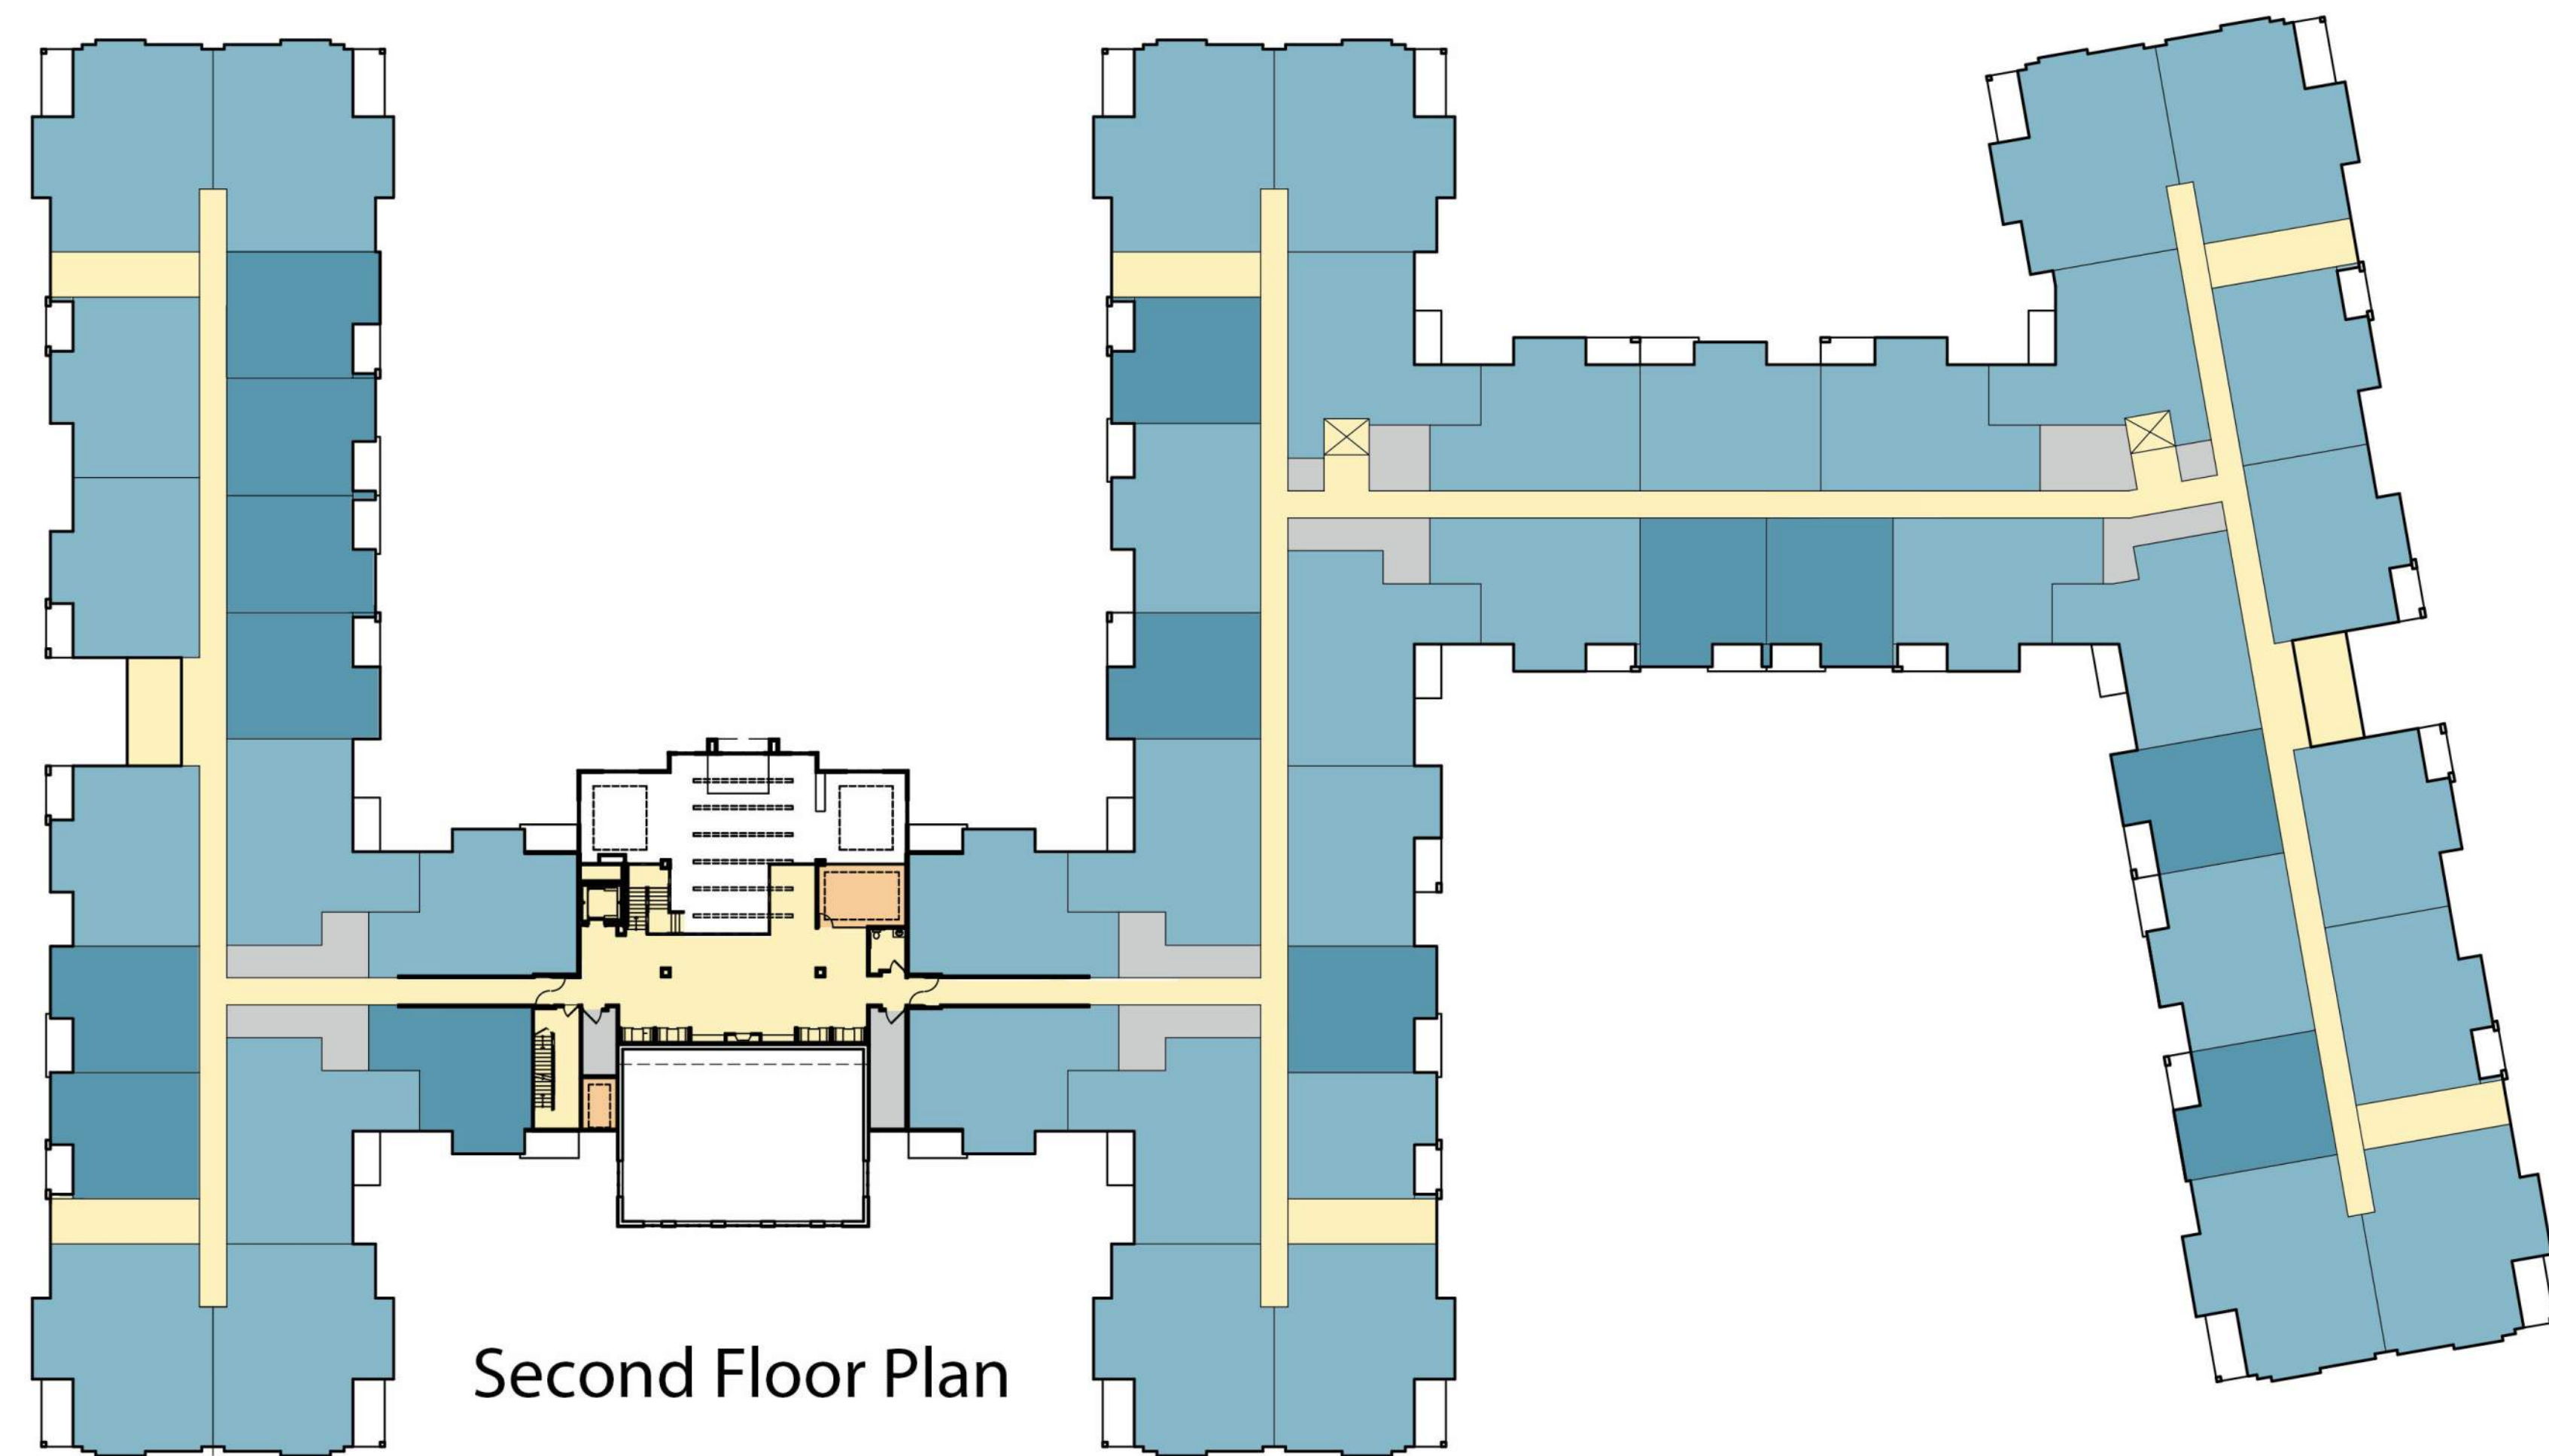

Site Locator Map  
Age-Restricted 55+  
Highlands Senior Community  
Lots 2 & 3 of Paragon Place at Bear Claw Way  
353 & 354 Bear Claw Way, Madison, WI  
June 5, 2023

**OVERALL SITE PLAN**  
1" = 40'-0"

Age-Restricted 55+ Highlands Senior Community

Second Floor Plan

First Floor Plan

**UNIT MIX**

1 BEDROOM	47
2 BEDROOM	115
<b>TOTAL</b>	<b>162</b>

**LEGEND**

<span style="display:inline-block; width:15px; height:10px; background-color:yellow; border:1px solid black;"></span>	COMMONS
<span style="display:inline-block; width:15px; height:10px; background-color:orange; border:1px solid black;"></span>	AMMENITY
<span style="display:inline-block; width:15px; height:10px; background-color:darkblue; border:1px solid black;"></span>	1 BEDROOM
<span style="display:inline-block; width:15px; height:10px; background-color:lightblue; border:1px solid black;"></span>	2 BEDROOM
<span style="display:inline-block; width:15px; height:10px; background-color:grey; border:1px solid black;"></span>	STORAGE/MECHANICAL

Lot 2 - Concept Floor Plans  
 Age-Restricted 55+  
 Highlands Senior Community  
 Lots 2 & 3 of Paragon Place at Bear Claw Way  
 353 & 354 Bear Claw Way, Madison, WI  
 June 5, 2023

- LEGEND**
- COMMONS
  - AMMENITY
  - 1 BEDROOM
  - 2 BEDROOM
  - STORAGE/MECHANICAL