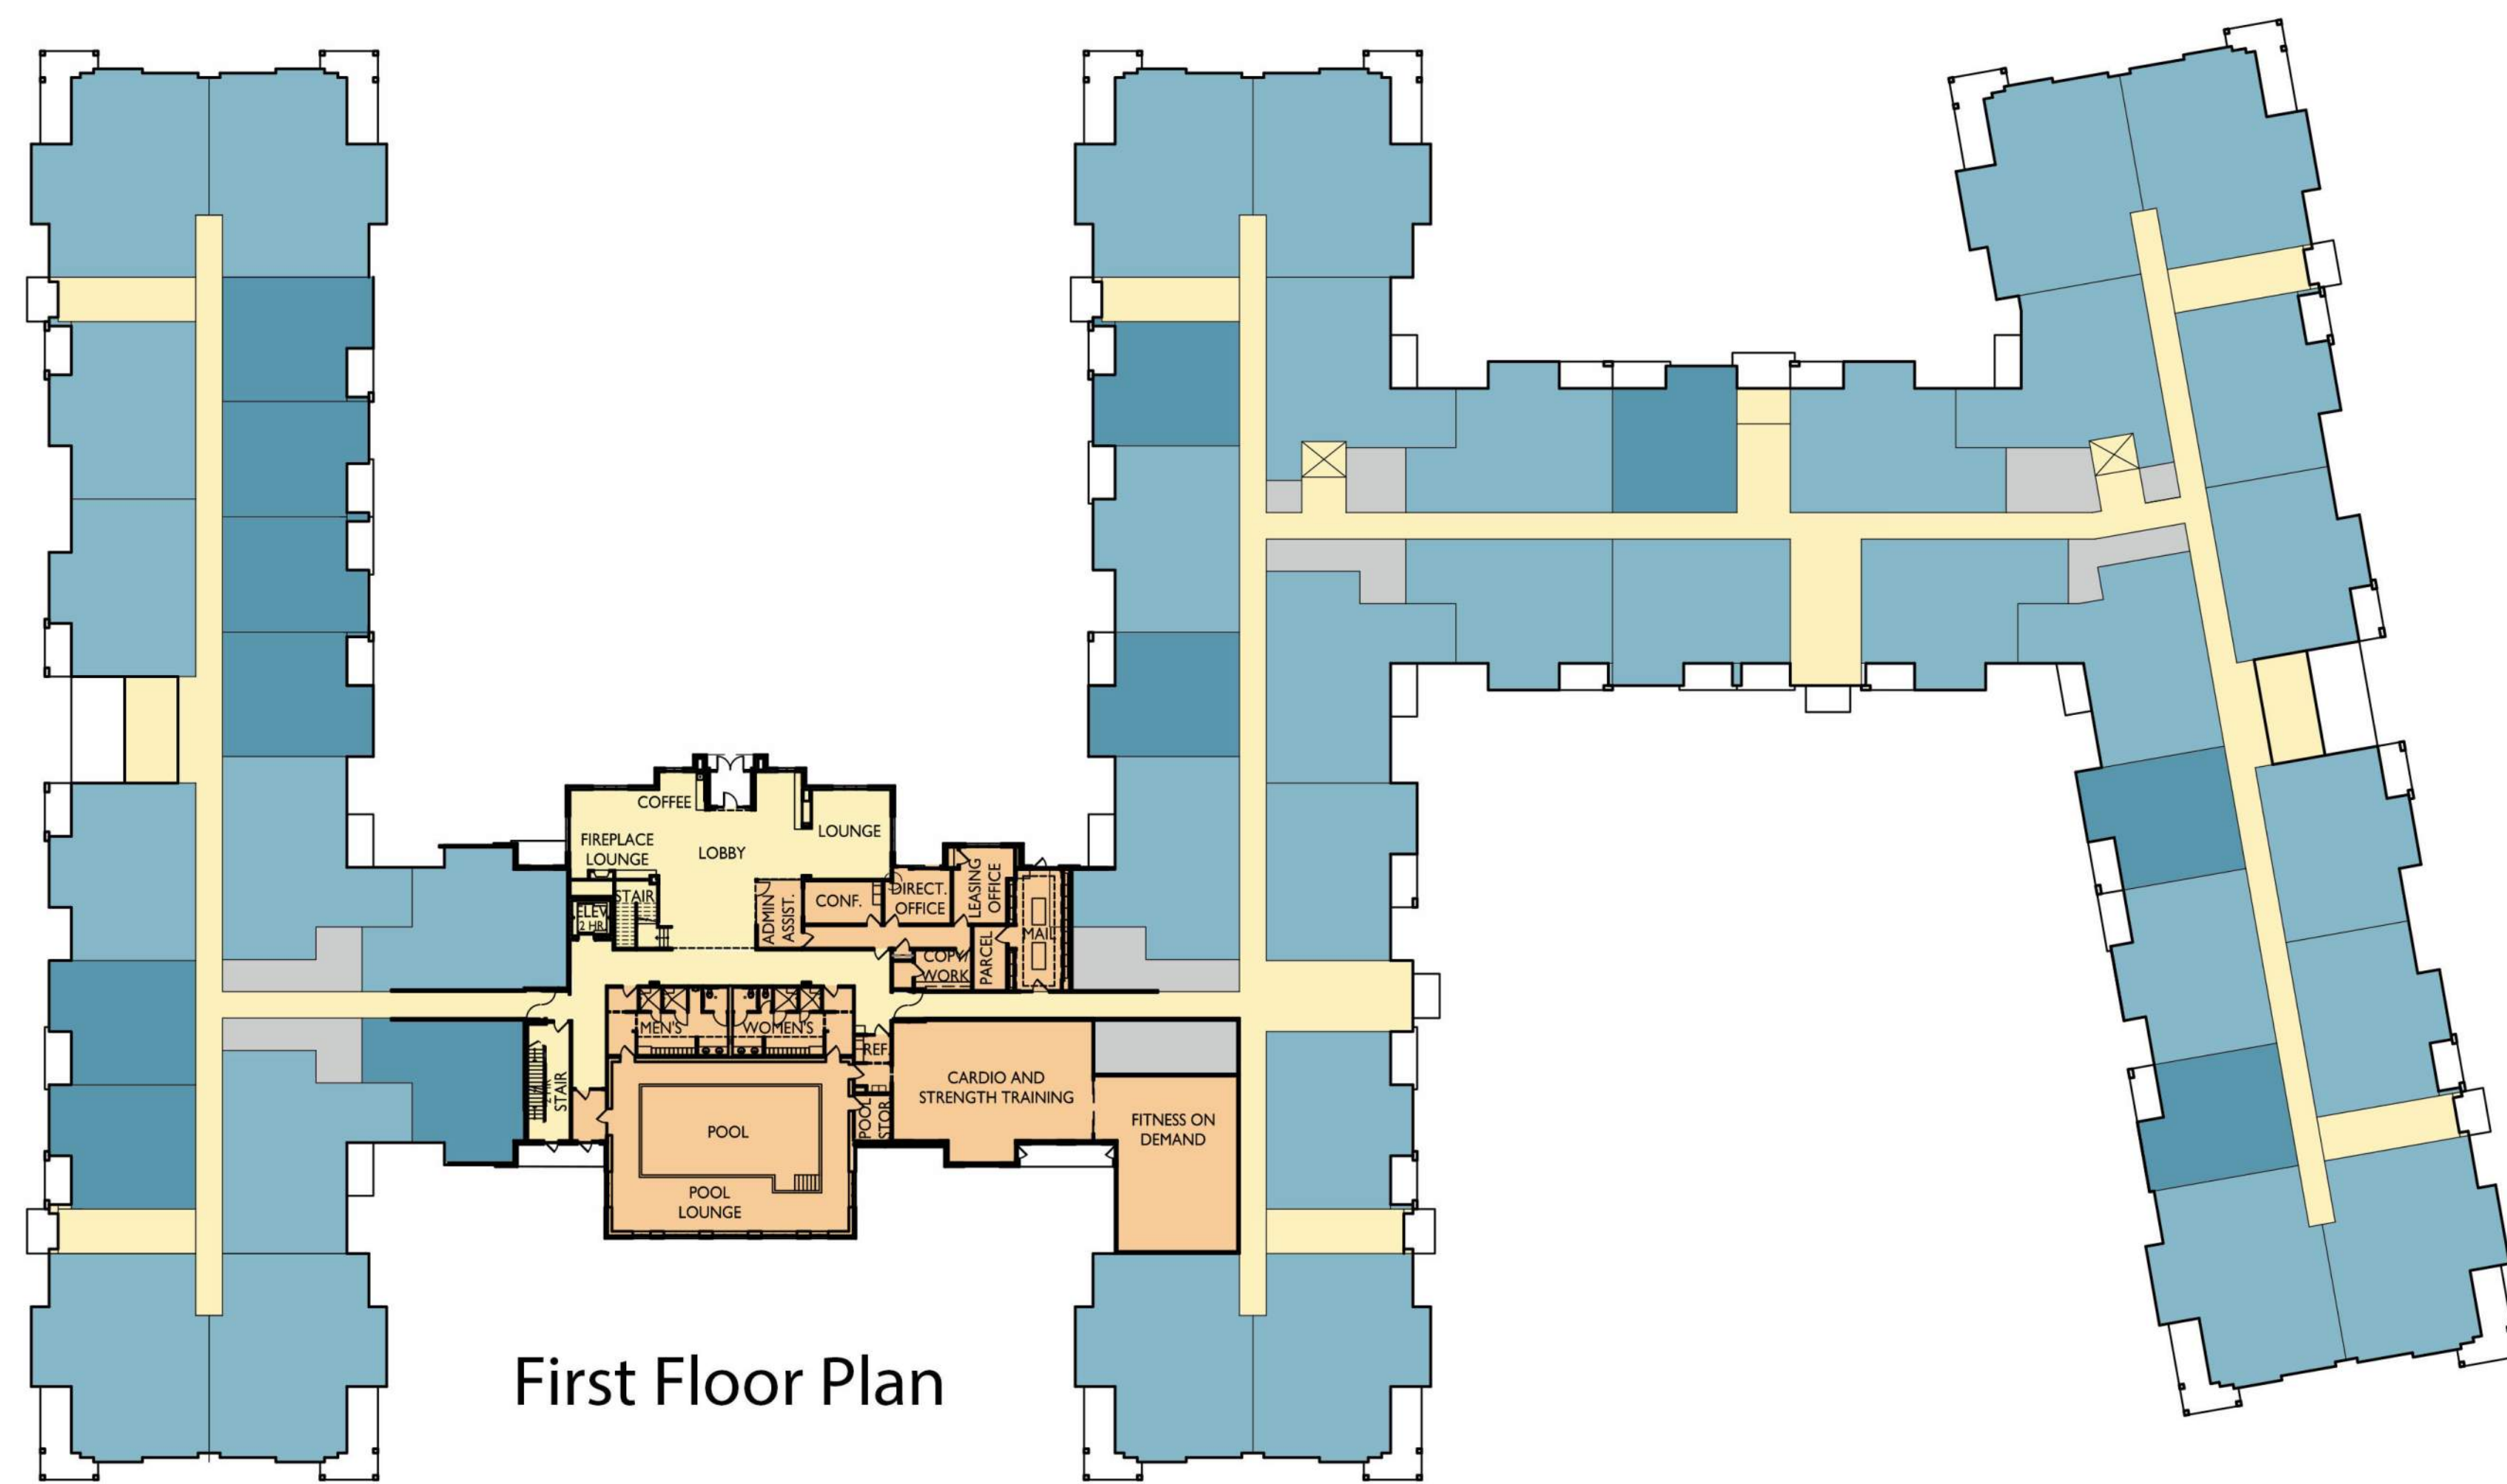

Site Locator Map  
Age-Restricted 55+  
Highlands Senior Community  
Lots 2 & 3 of Paragon Place at Bear Claw Way  
353 & 354 Bear Claw Way, Madison, WI  
June 5, 2023

**OVERALL SITE PLAN**  
1" = 40'-0"

Age-Restricted 55+ Highlands Senior Community

Second Floor Plan

First Floor Plan

**UNIT MIX**

1 BEDROOM	47
2 BEDROOM	115
<b>TOTAL</b>	<b>162</b>

**LEGEND**

<span style="display:inline-block; width:15px; height:10px; background-color:yellow; border:1px solid black;"></span>	COMMONS
<span style="display:inline-block; width:15px; height:10px; background-color:orange; border:1px solid black;"></span>	AMMENITY
<span style="display:inline-block; width:15px; height:10px; background-color:darkblue; border:1px solid black;"></span>	1 BEDROOM
<span style="display:inline-block; width:15px; height:10px; background-color:lightblue; border:1px solid black;"></span>	2 BEDROOM
<span style="display:inline-block; width:15px; height:10px; background-color:grey; border:1px solid black;"></span>	STORAGE/MECHANICAL

Lot 2 - Concept Floor Plans  
 Age-Restricted 55+  
 Highlands Senior Community  
 Lots 2 & 3 of Paragon Place at Bear Claw Way  
 353 & 354 Bear Claw Way, Madison, WI  
 June 5, 2023

- LEGEND**
- COMMONS
  - AMMENITY
  - 1 BEDROOM
  - 2 BEDROOM
  - STORAGE/MECHANICAL