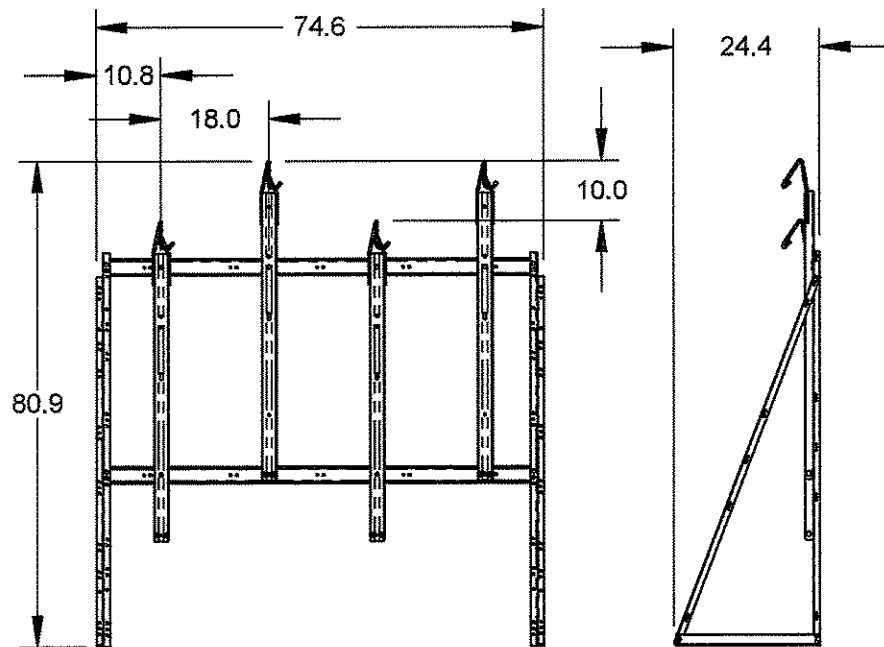

Flor

**8140
4-BIKE LOCKING RACK**

**8040
4-BIKE NON-LOCKING RACK**

NOTE:

1. DO NOT SCALE DRAWING.
2. INTALLATION TO BE COMPLETED IN ACCORDANCE WITH MANUFACTURER'S SPECIFICATIONS.
3. BOTH THE 8040 & 8140 CAN BE UPGRADED TO 5 BIKES WITH THE USE OF 6006 OR 6003.

TITLE:

8040 / 8140 4-BIKE VERTICAL RACK