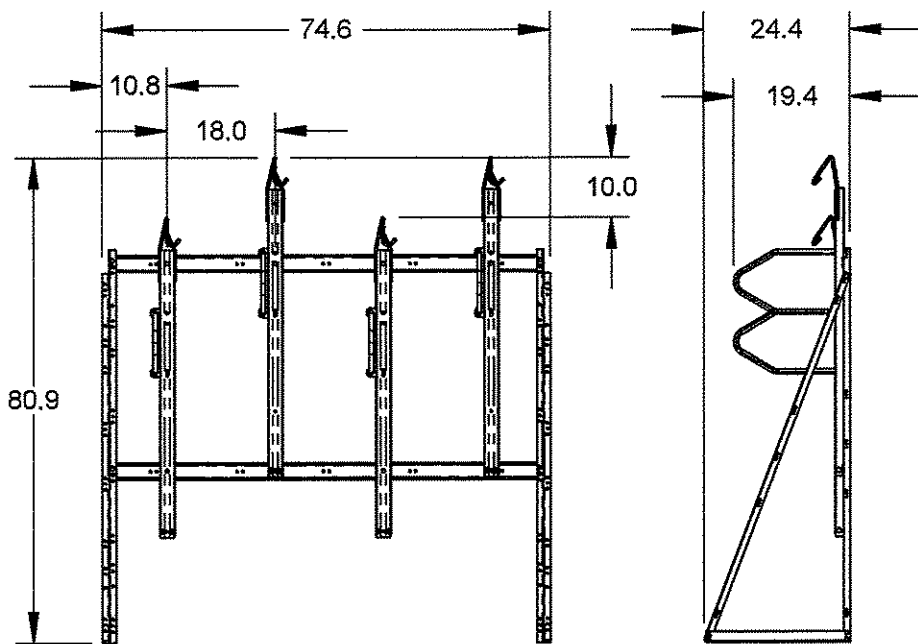

Flor

**8140
4-BIKE LOCKING RACK**

**8040
4-BIKE NON-LOCKING RACK**

NOTE:

1. DO NOT SCALE DRAWING.
2. INTALLATION TO BE COMPLETED IN ACCORDANCE WITH MANUFACTURER'S SPECIFICATIONS.
3. BOTH THE 8040 & 8140 CAN BE UPGRADED TO 5 BIKES WITH THE USE OF 6006 OR 6003.

TITLE:

8040 / 8140 4-BIKE VERTICAL RACK