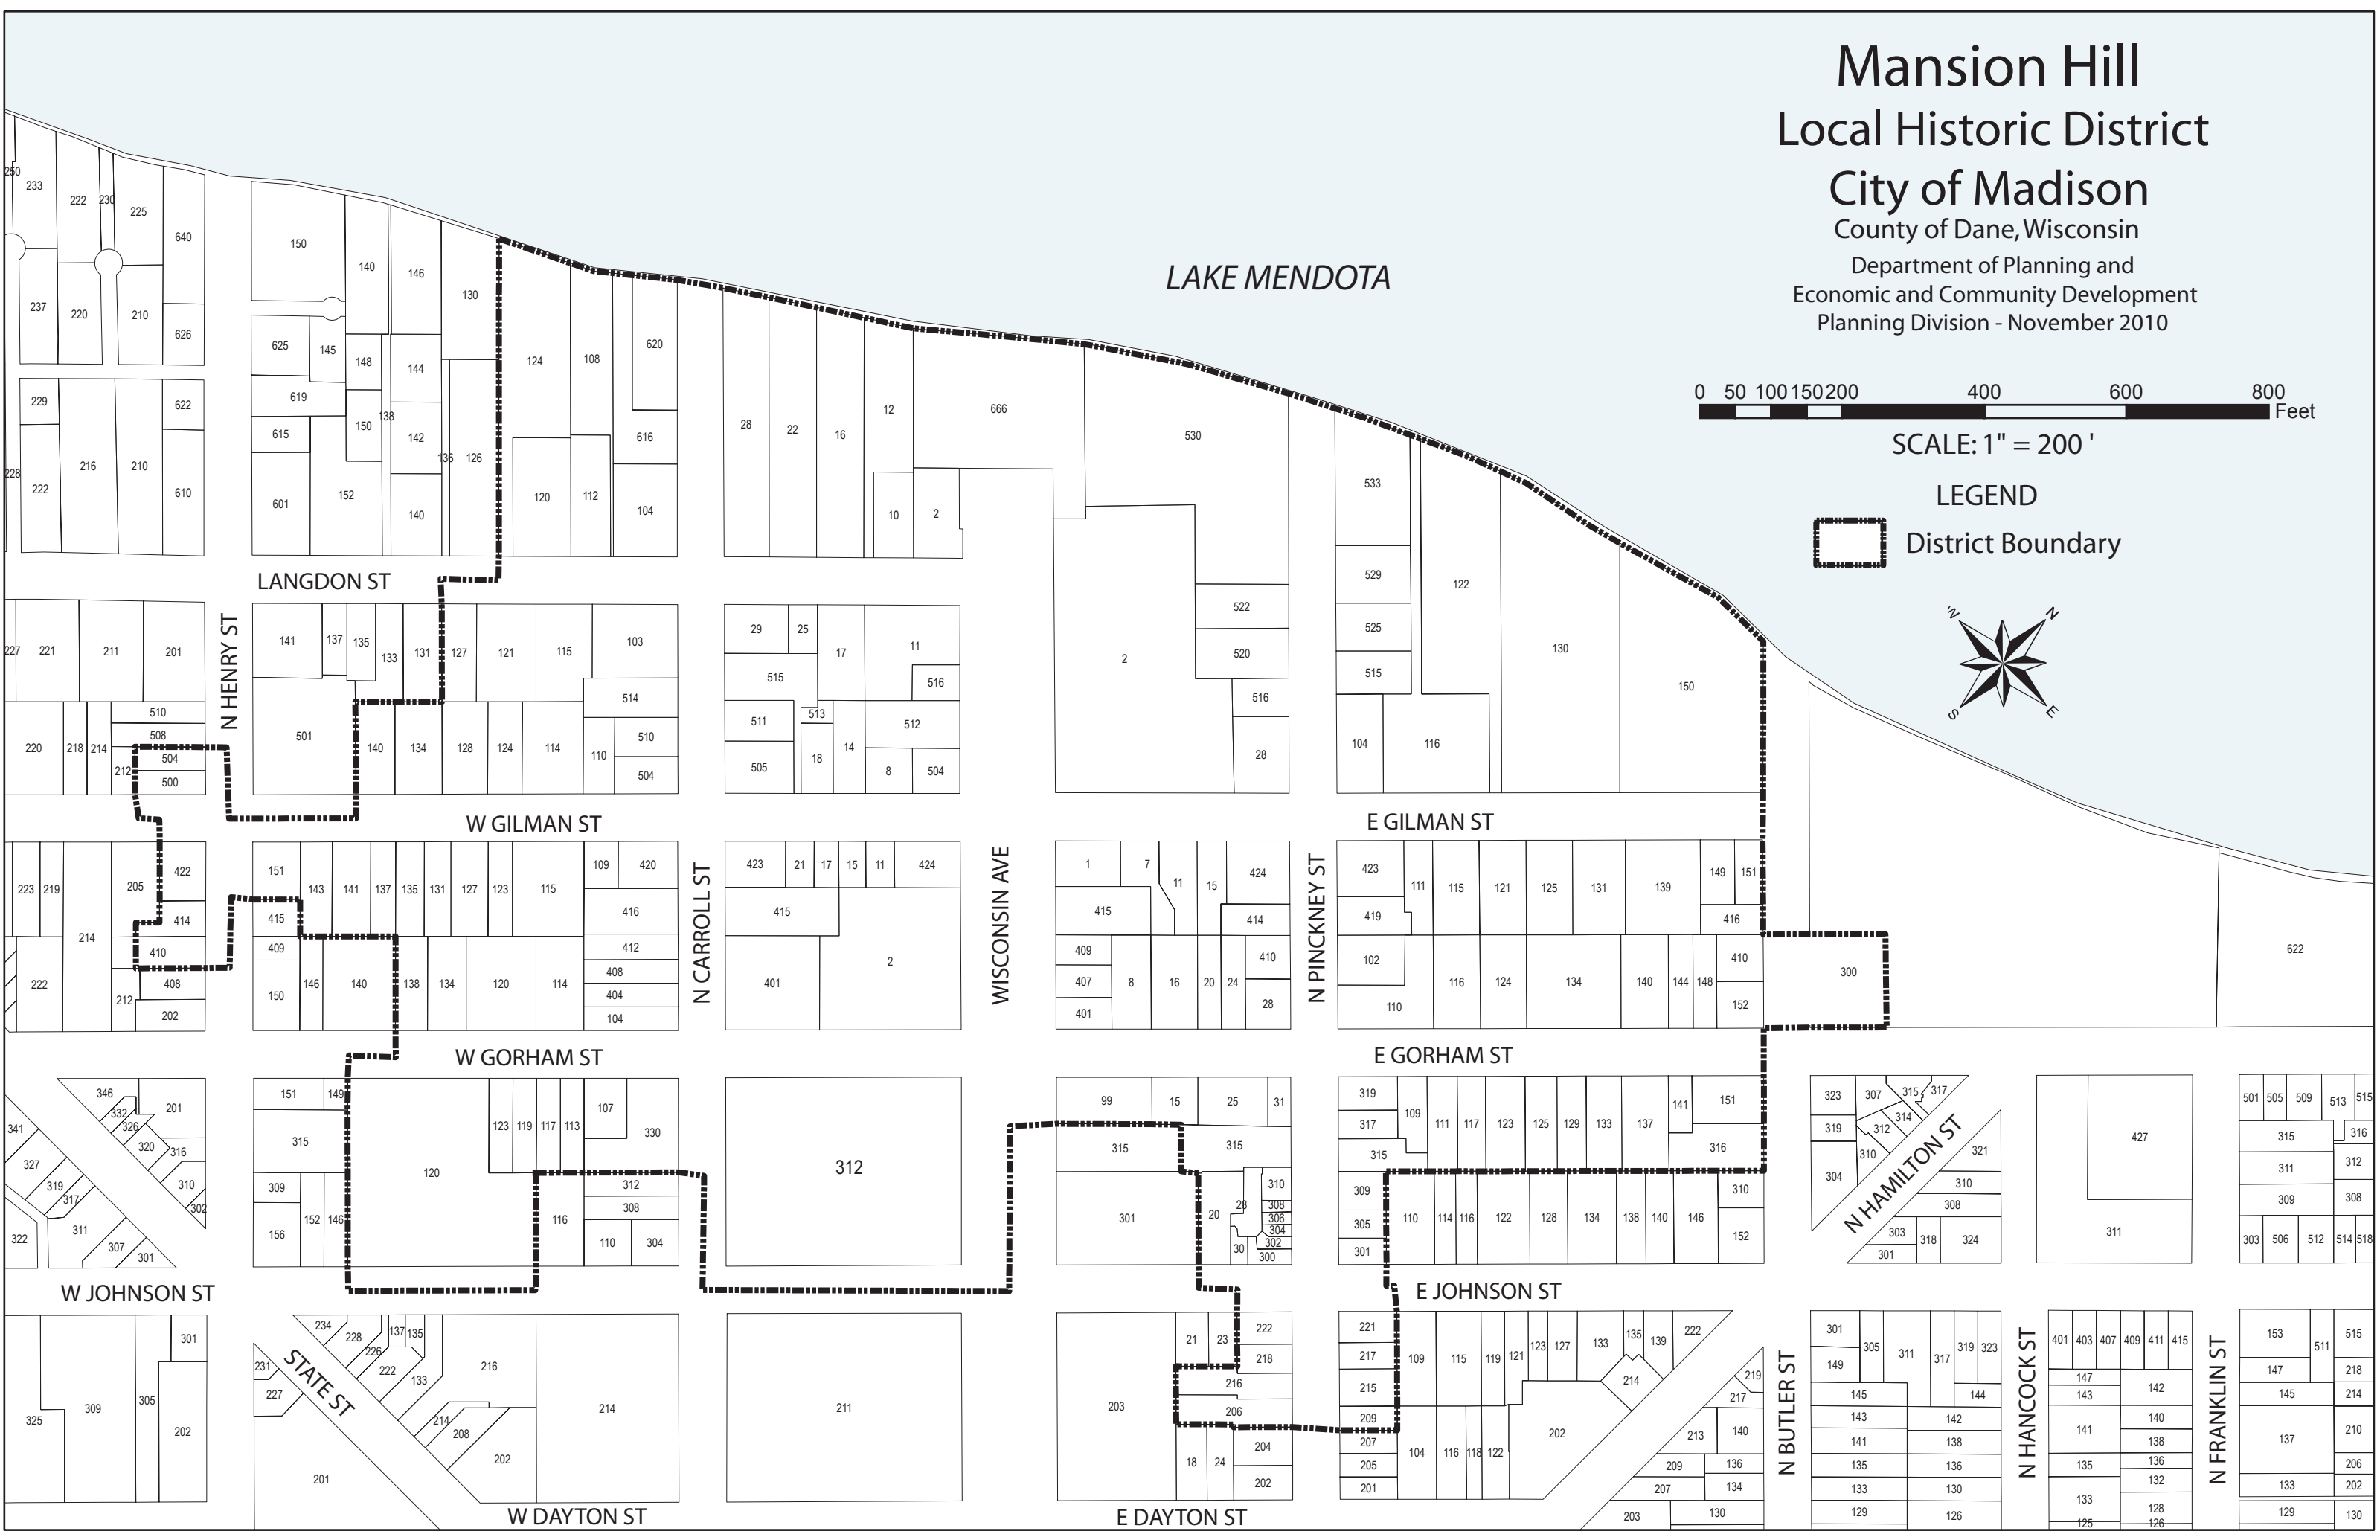

Mansion Hill Local Historic District

City of Madison

County of Dane, Wisconsin

Department of Planning and
Economic and Community Development
Planning Division - November 2010

LAKE MENDOTA

SCALE: 1" = 200'

LEGEND

 District Boundary

Third Lake Ridge Local Historic District

City of Madison

County of Dane, Wisconsin

Department of Planning and

Economic and Community Development

Planning Division - November 2010

SCALE: 1" = 400'

LEGEND

 District Boundary

LAKE MONONA

YAHARA RIVER

University Heights Local Historic District City of Madison

Department of Planning and
Economic and Community Development
Planning Division - November 2010

LEGEND

District Boundary

SCALE: 1" = 100'