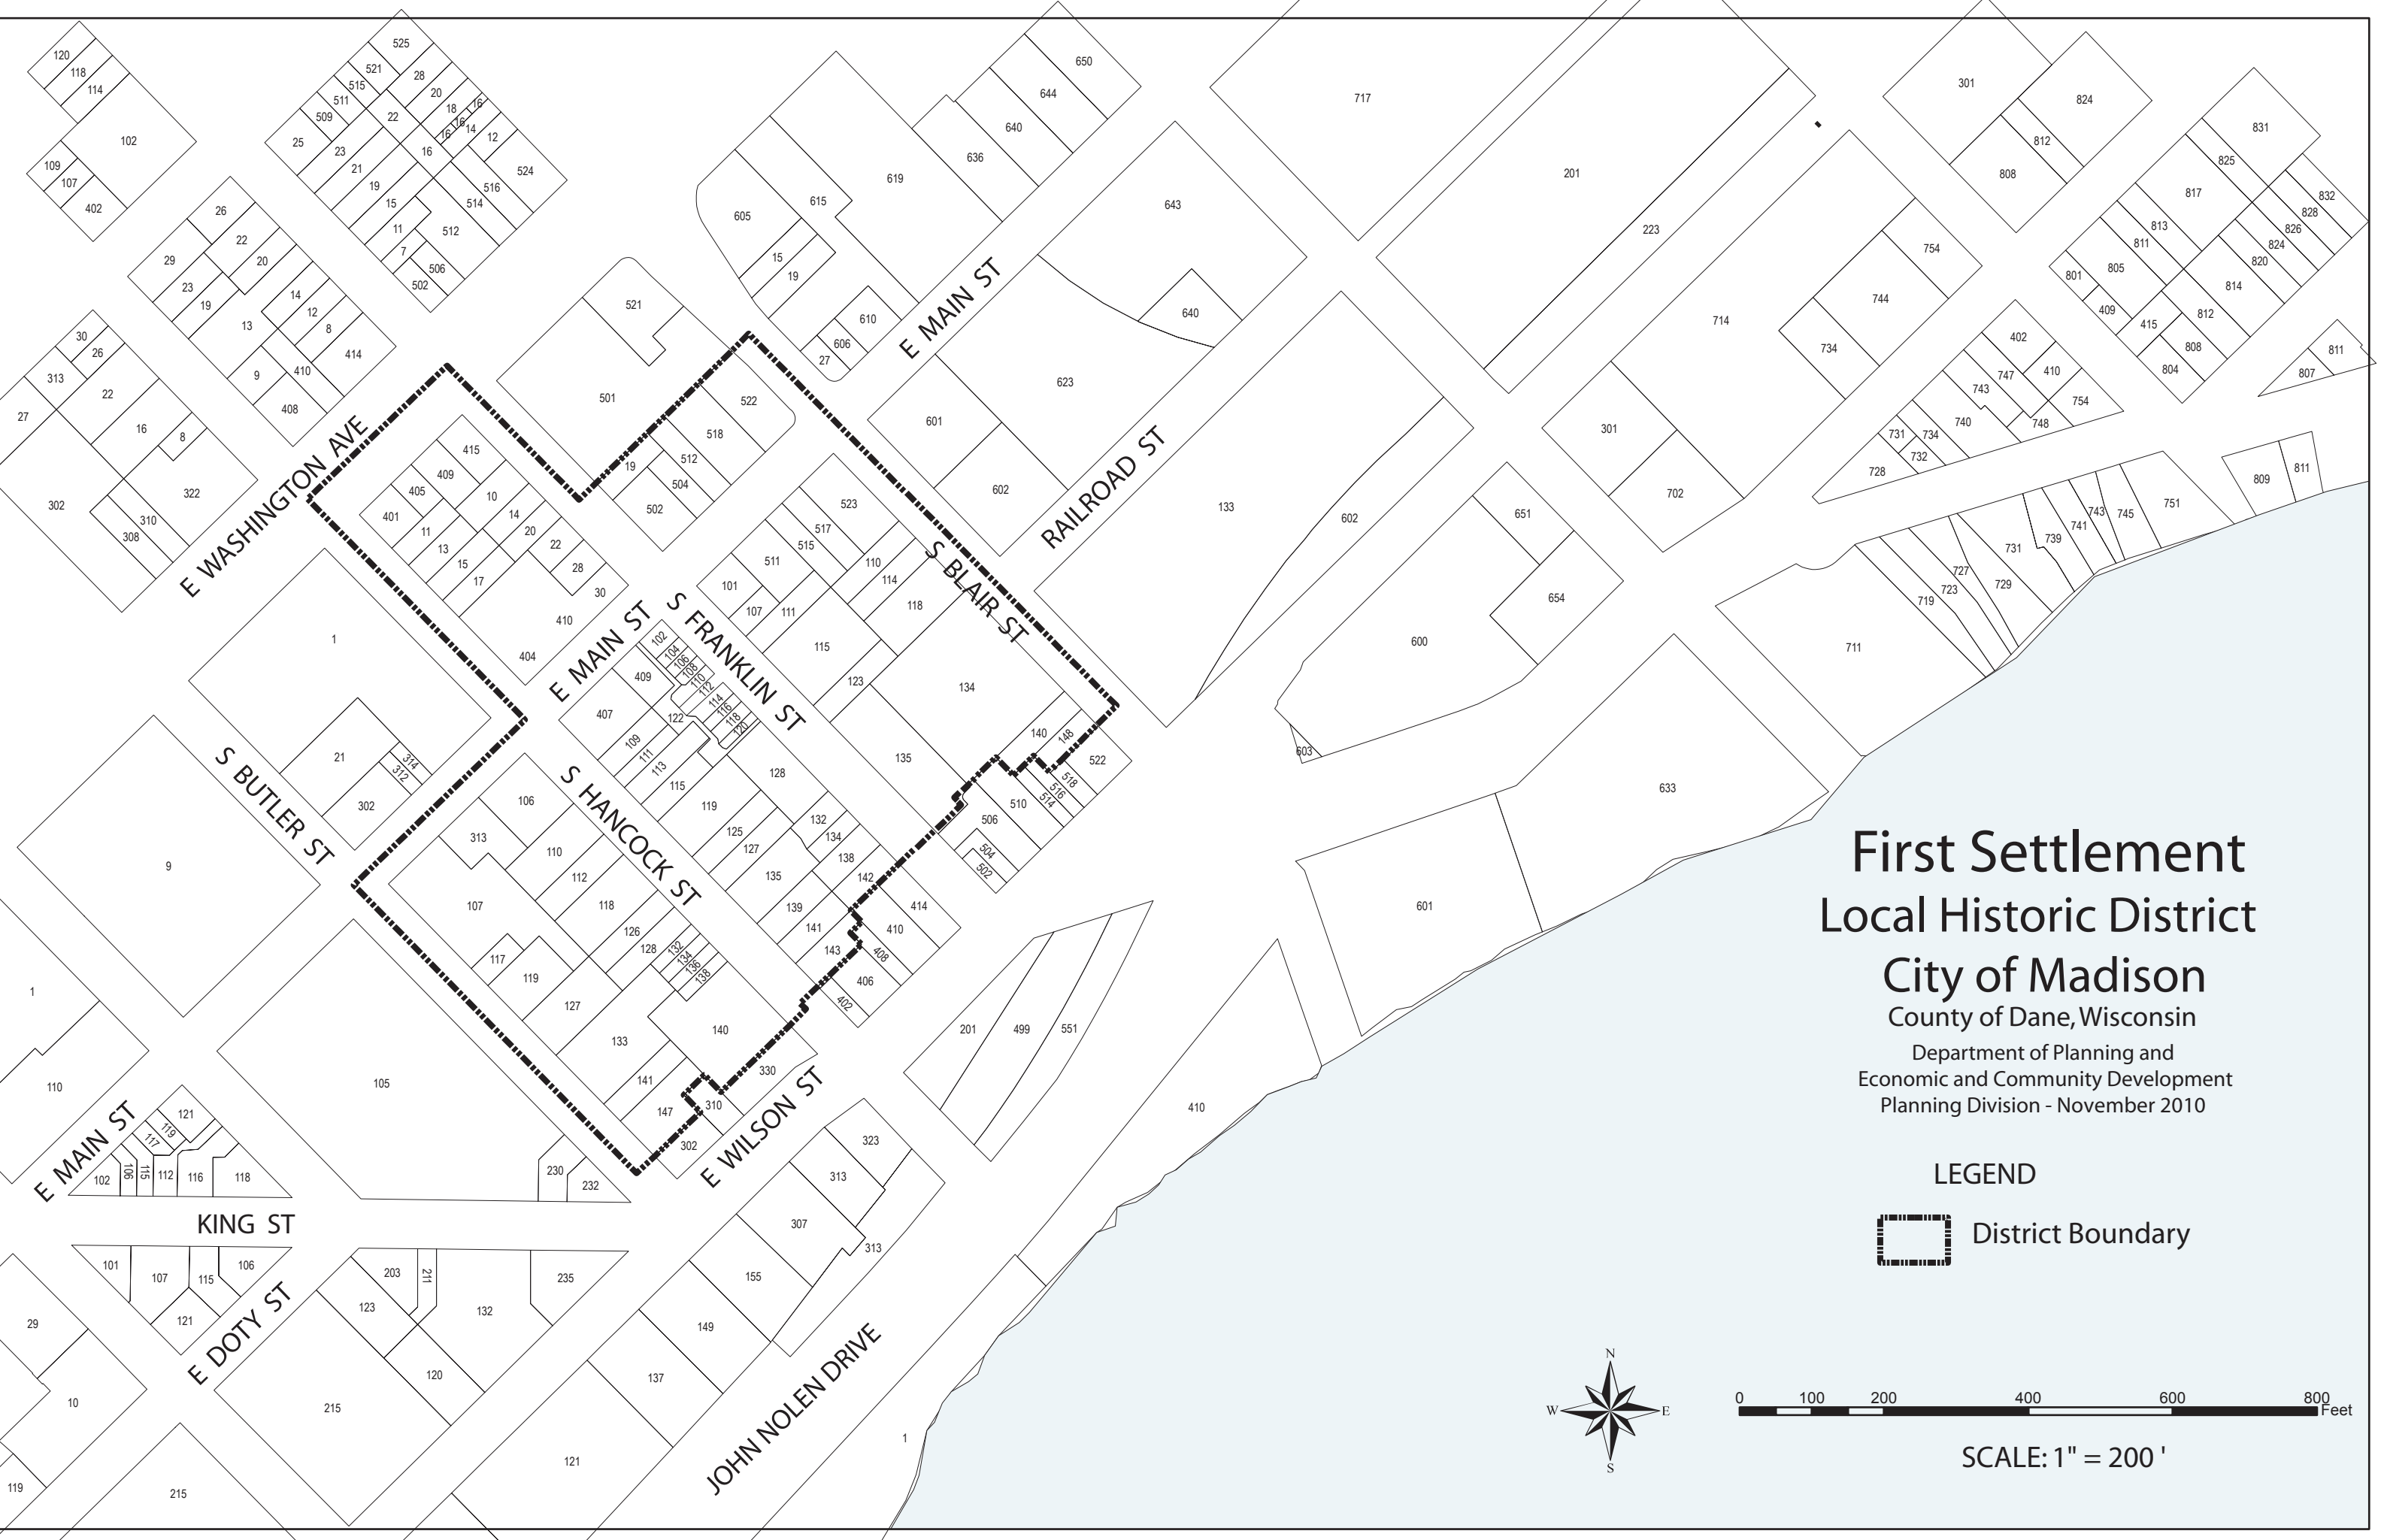

**First Settlement
Local Historic District**
City of Madison
County of Dane, Wisconsin
Department of Planning and
Economic and Community Development
Planning Division - November 2010

LEGEND

District Boundary

SCALE: 1" = 200'