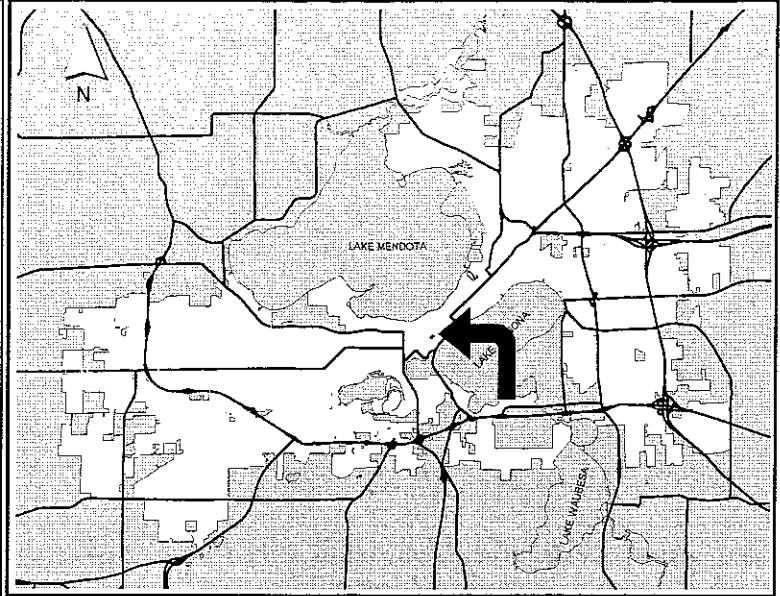

CITY OF MADISON

Proposed Rezoning

Location: 33 South Broom Street
Applicant: Thomas Miller - The Alexander Company
From Unrecorded PUD(SIP) District(s)
To Amended PUD(GDP-SIP) District(s)
Existing Use: Former Hospital Campus
Proposed Use: 23 Condominium Units
File No. _____
Public Hearing Dates: _____
Plan Commission 09 January 2006
Common Council 17 January 2006