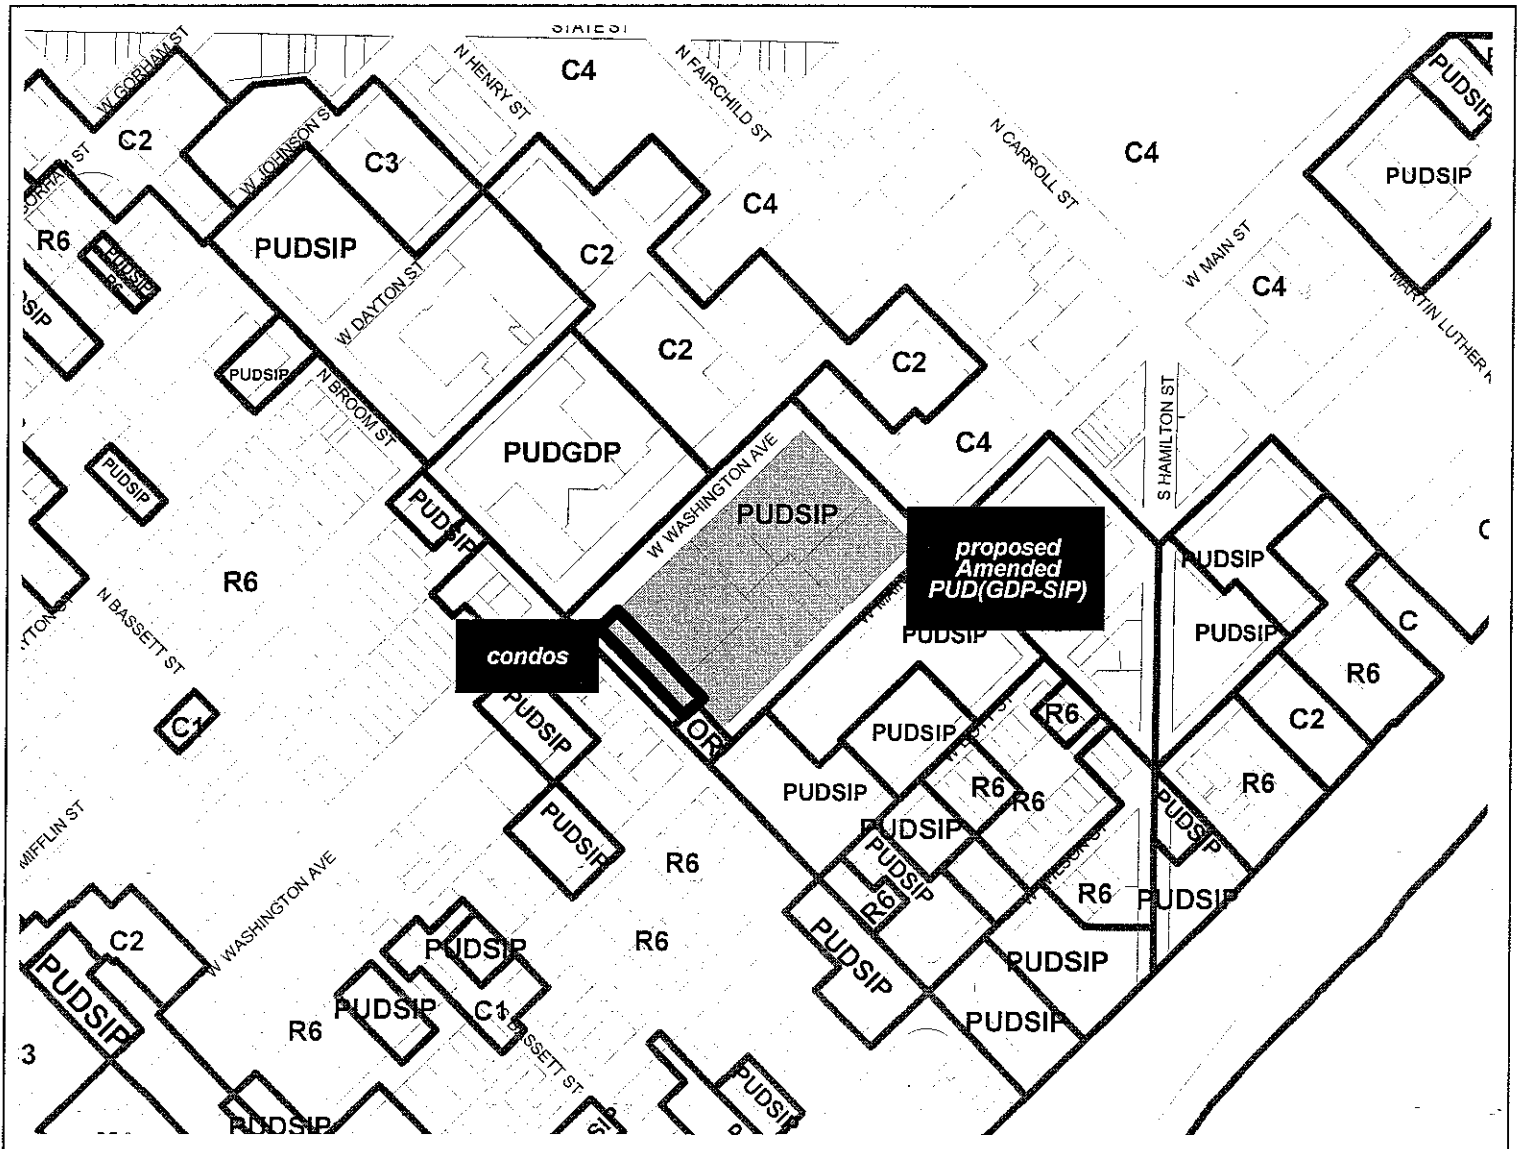

For Questions contact: Bill Roberts at: 266-5974 or broberts@cityofmadison.com or City Planning at 266-4635