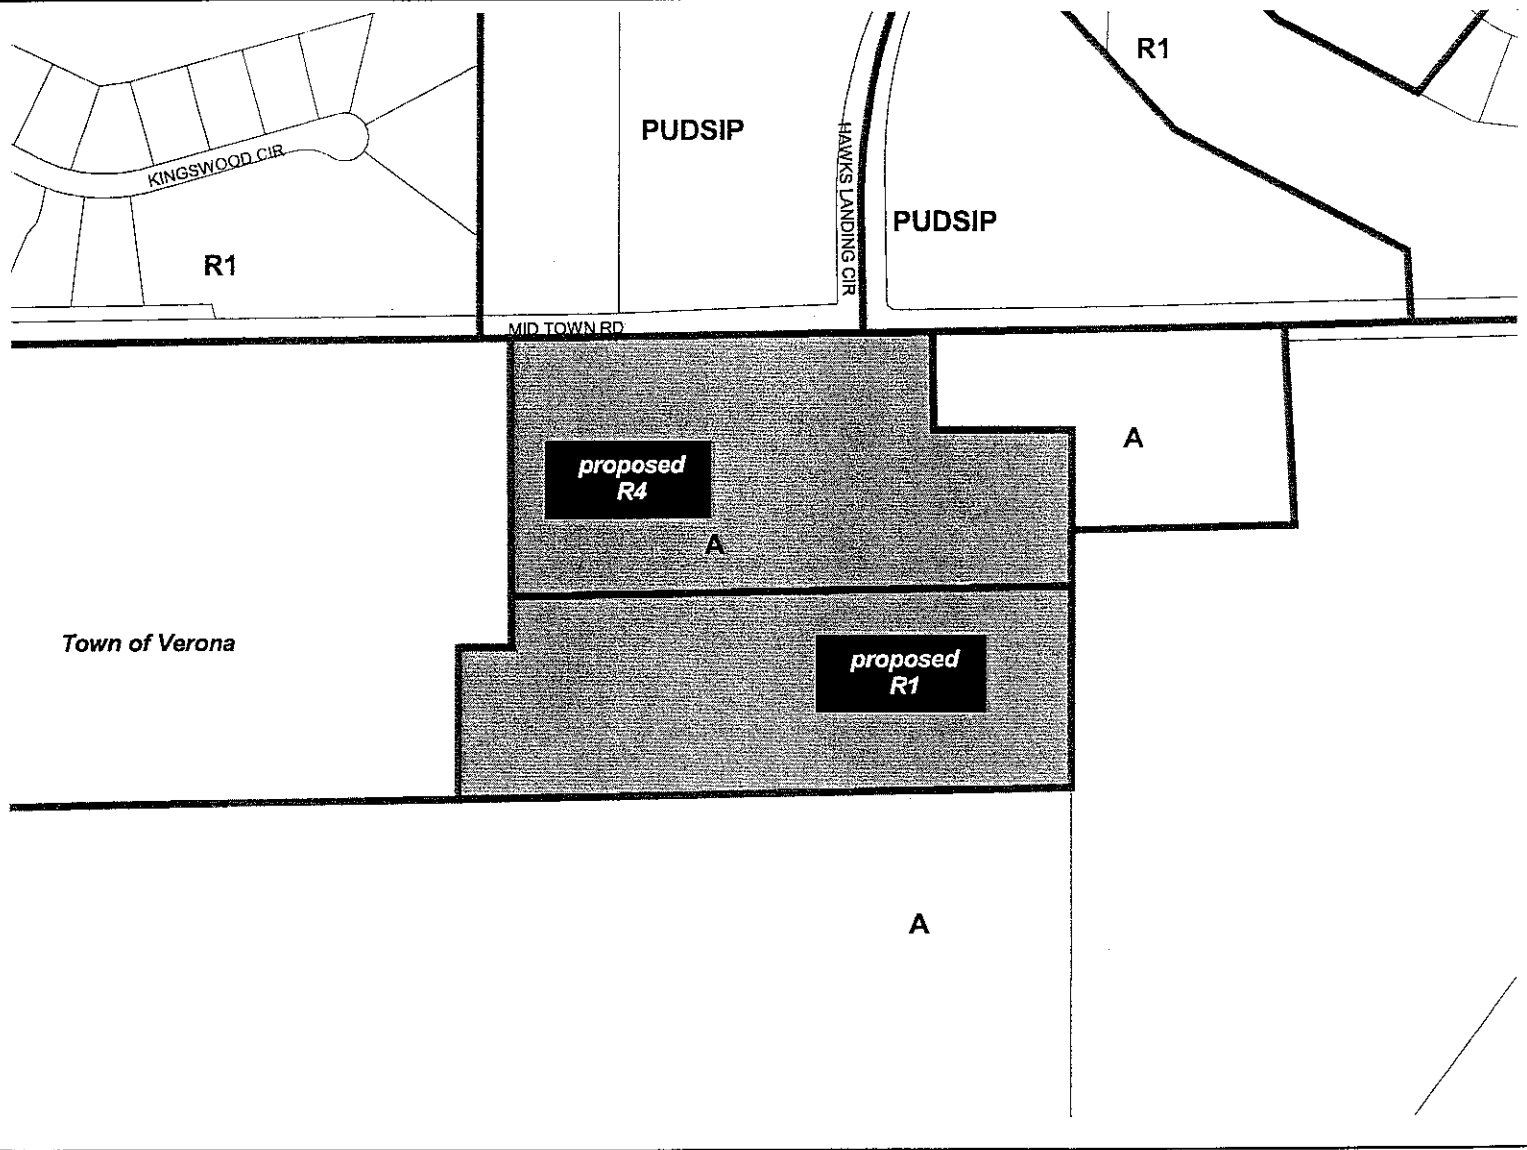

For Questions contact: Tim Parks at: 261-9632 or tparks@cityofmadison.com or City Planning at 266-4635