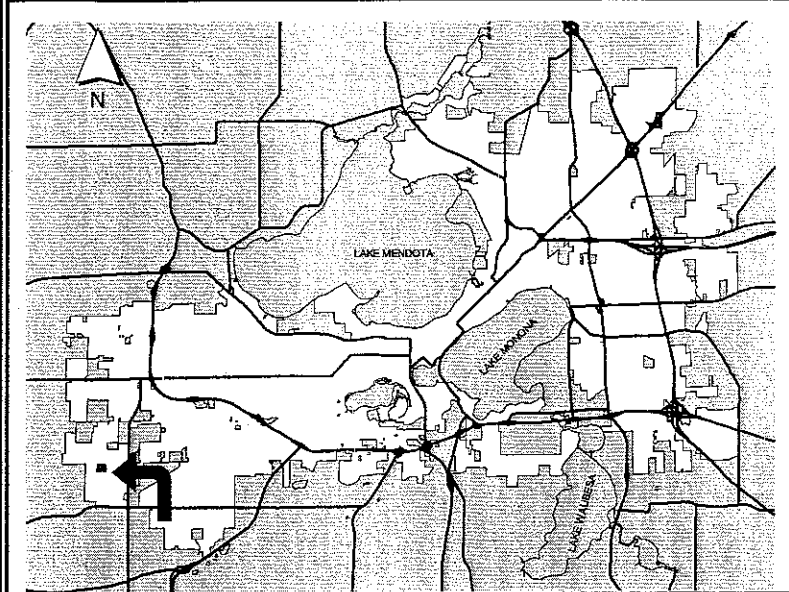

CITY OF MADISON

Proposed Plat & Rezoning

Plat Name: Hawks Ridge Estate

Location: 9201 Mid Town Road

Applicant: Jerry Heinrichs - B&H Madison/
Francis Thousand - Arnold & O'Sheridan

1. ☒ Preliminary   ☒ Within City
   ☐ Final   ☐ Outside City

From Temp A To: R1 & R4

Proposed Use: 32 Single Family Lots &
2 Multi-Family Lots

Public Hearing Dates:

Plan Commission 18 July 2005

Common Council 02 August 2005