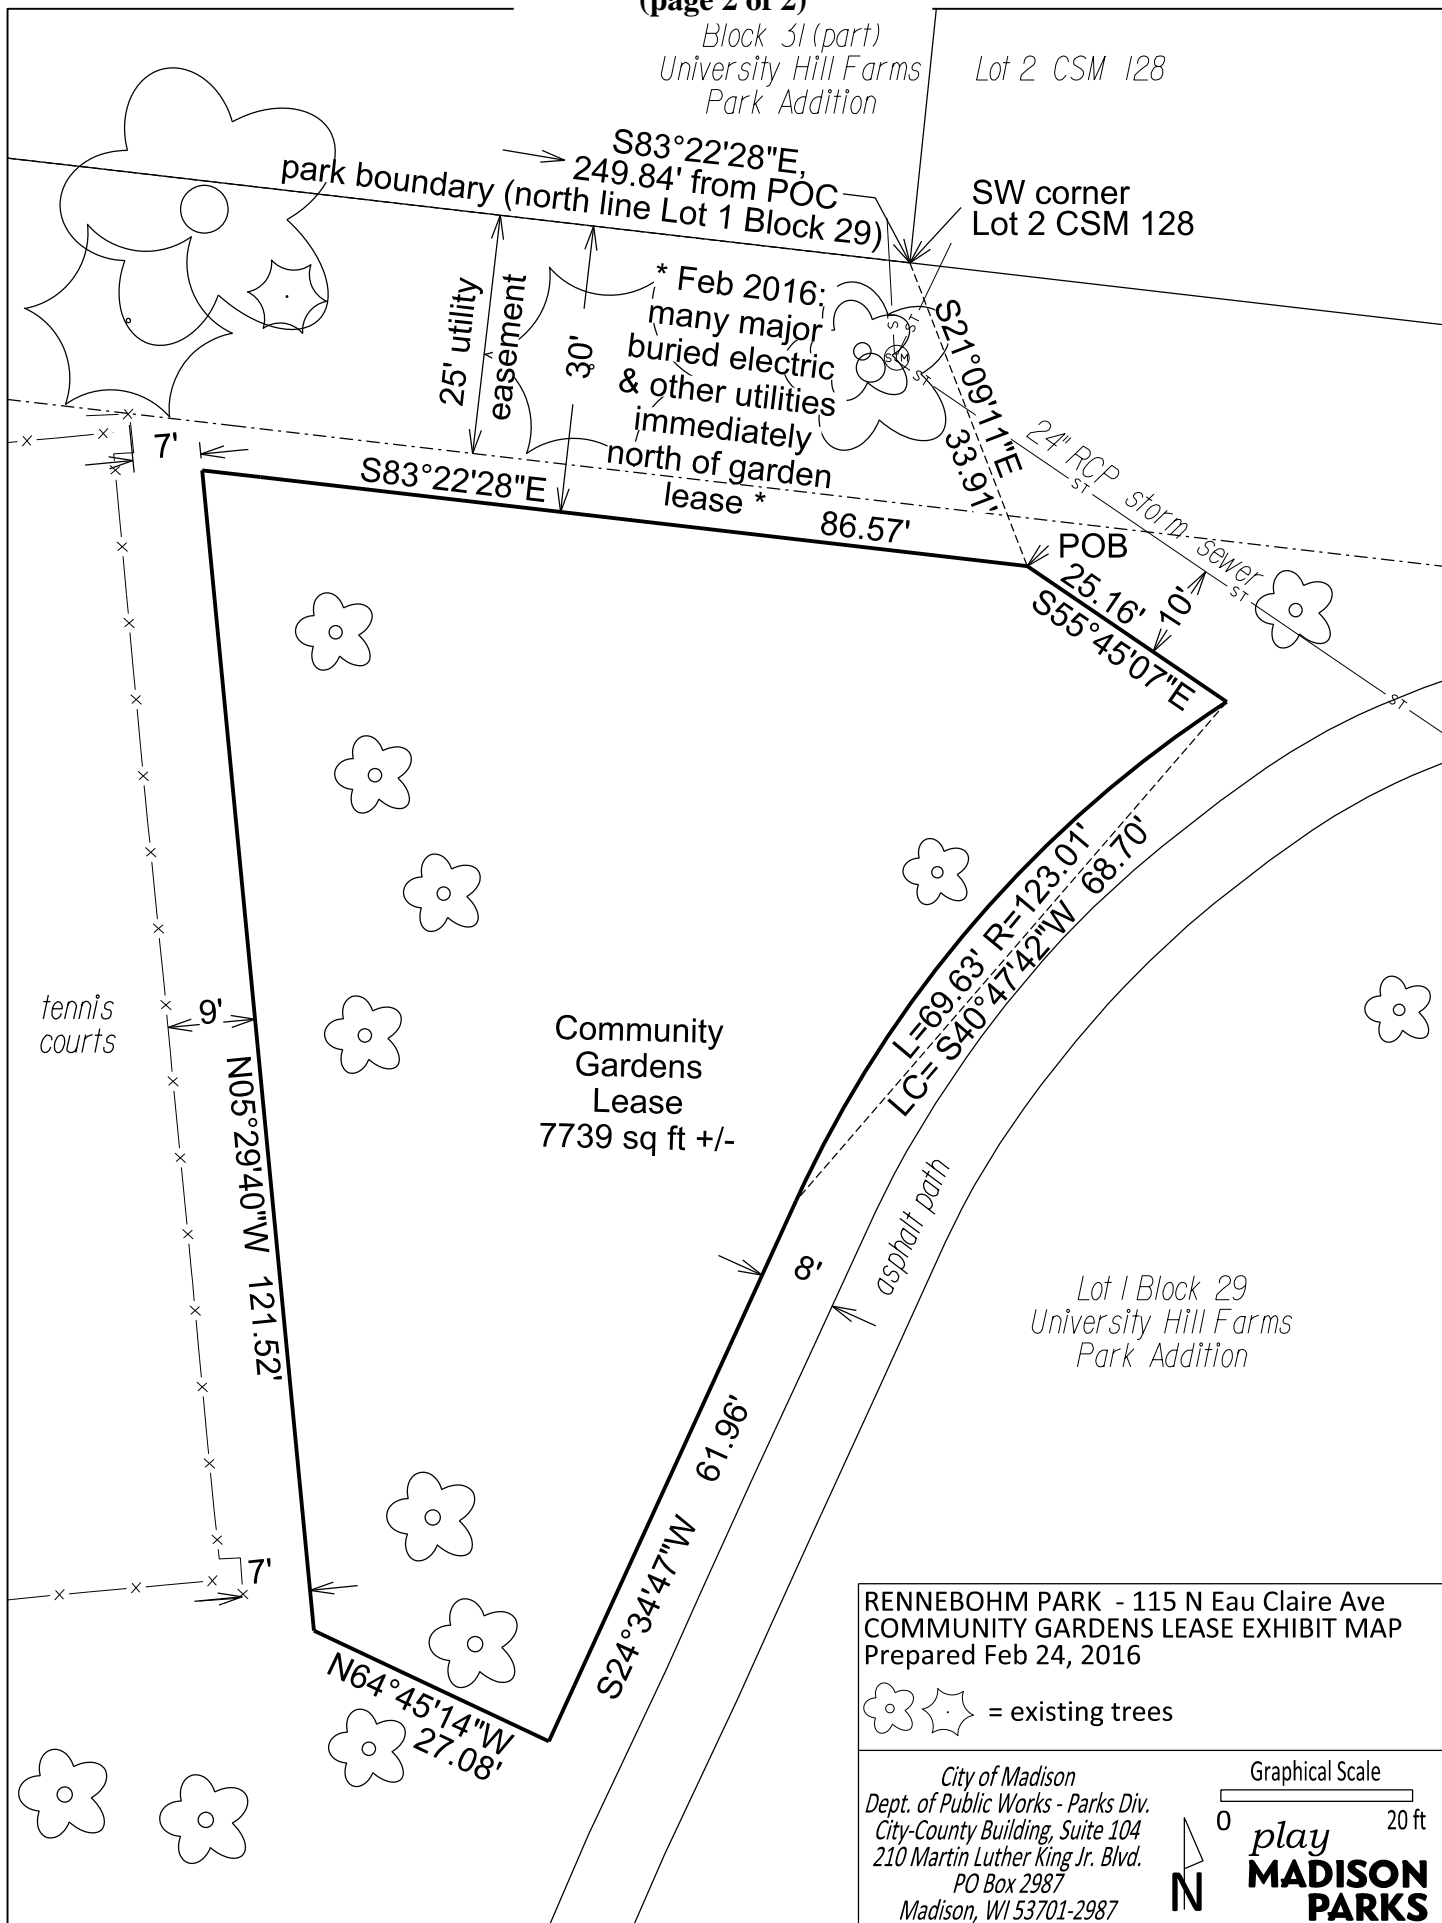

**EXHIBIT C**  
(page 1 of 2)

Rennebohm Park Garden Area

EAU CLAIRE

REGENT

# EXHIBIT C

(page 2 of 2)

Block 31(part)  
University Hill Farms  
Park Addition

Lot 2 CSM 128

SW corner  
Lot 2 CSM 128

Community Gardens Lease  
7739 sq ft +/-

Lot 1 Block 29  
University Hill Farms  
Park Addition

RENNEBOHM PARK - 115 N Eau Claire Ave  
COMMUNITY GARDENS LEASE EXHIBIT MAP  
Prepared Feb 24, 2016

= existing trees

City of Madison  
Dept. of Public Works - Parks Div.  
City-County Building, Suite 104  
210 Martin Luther King Jr. Blvd.  
PO Box 2987  
Madison, WI 53701-2987

Graphical Scale  
0 20 ft  
  
**play MADISON PARKS**