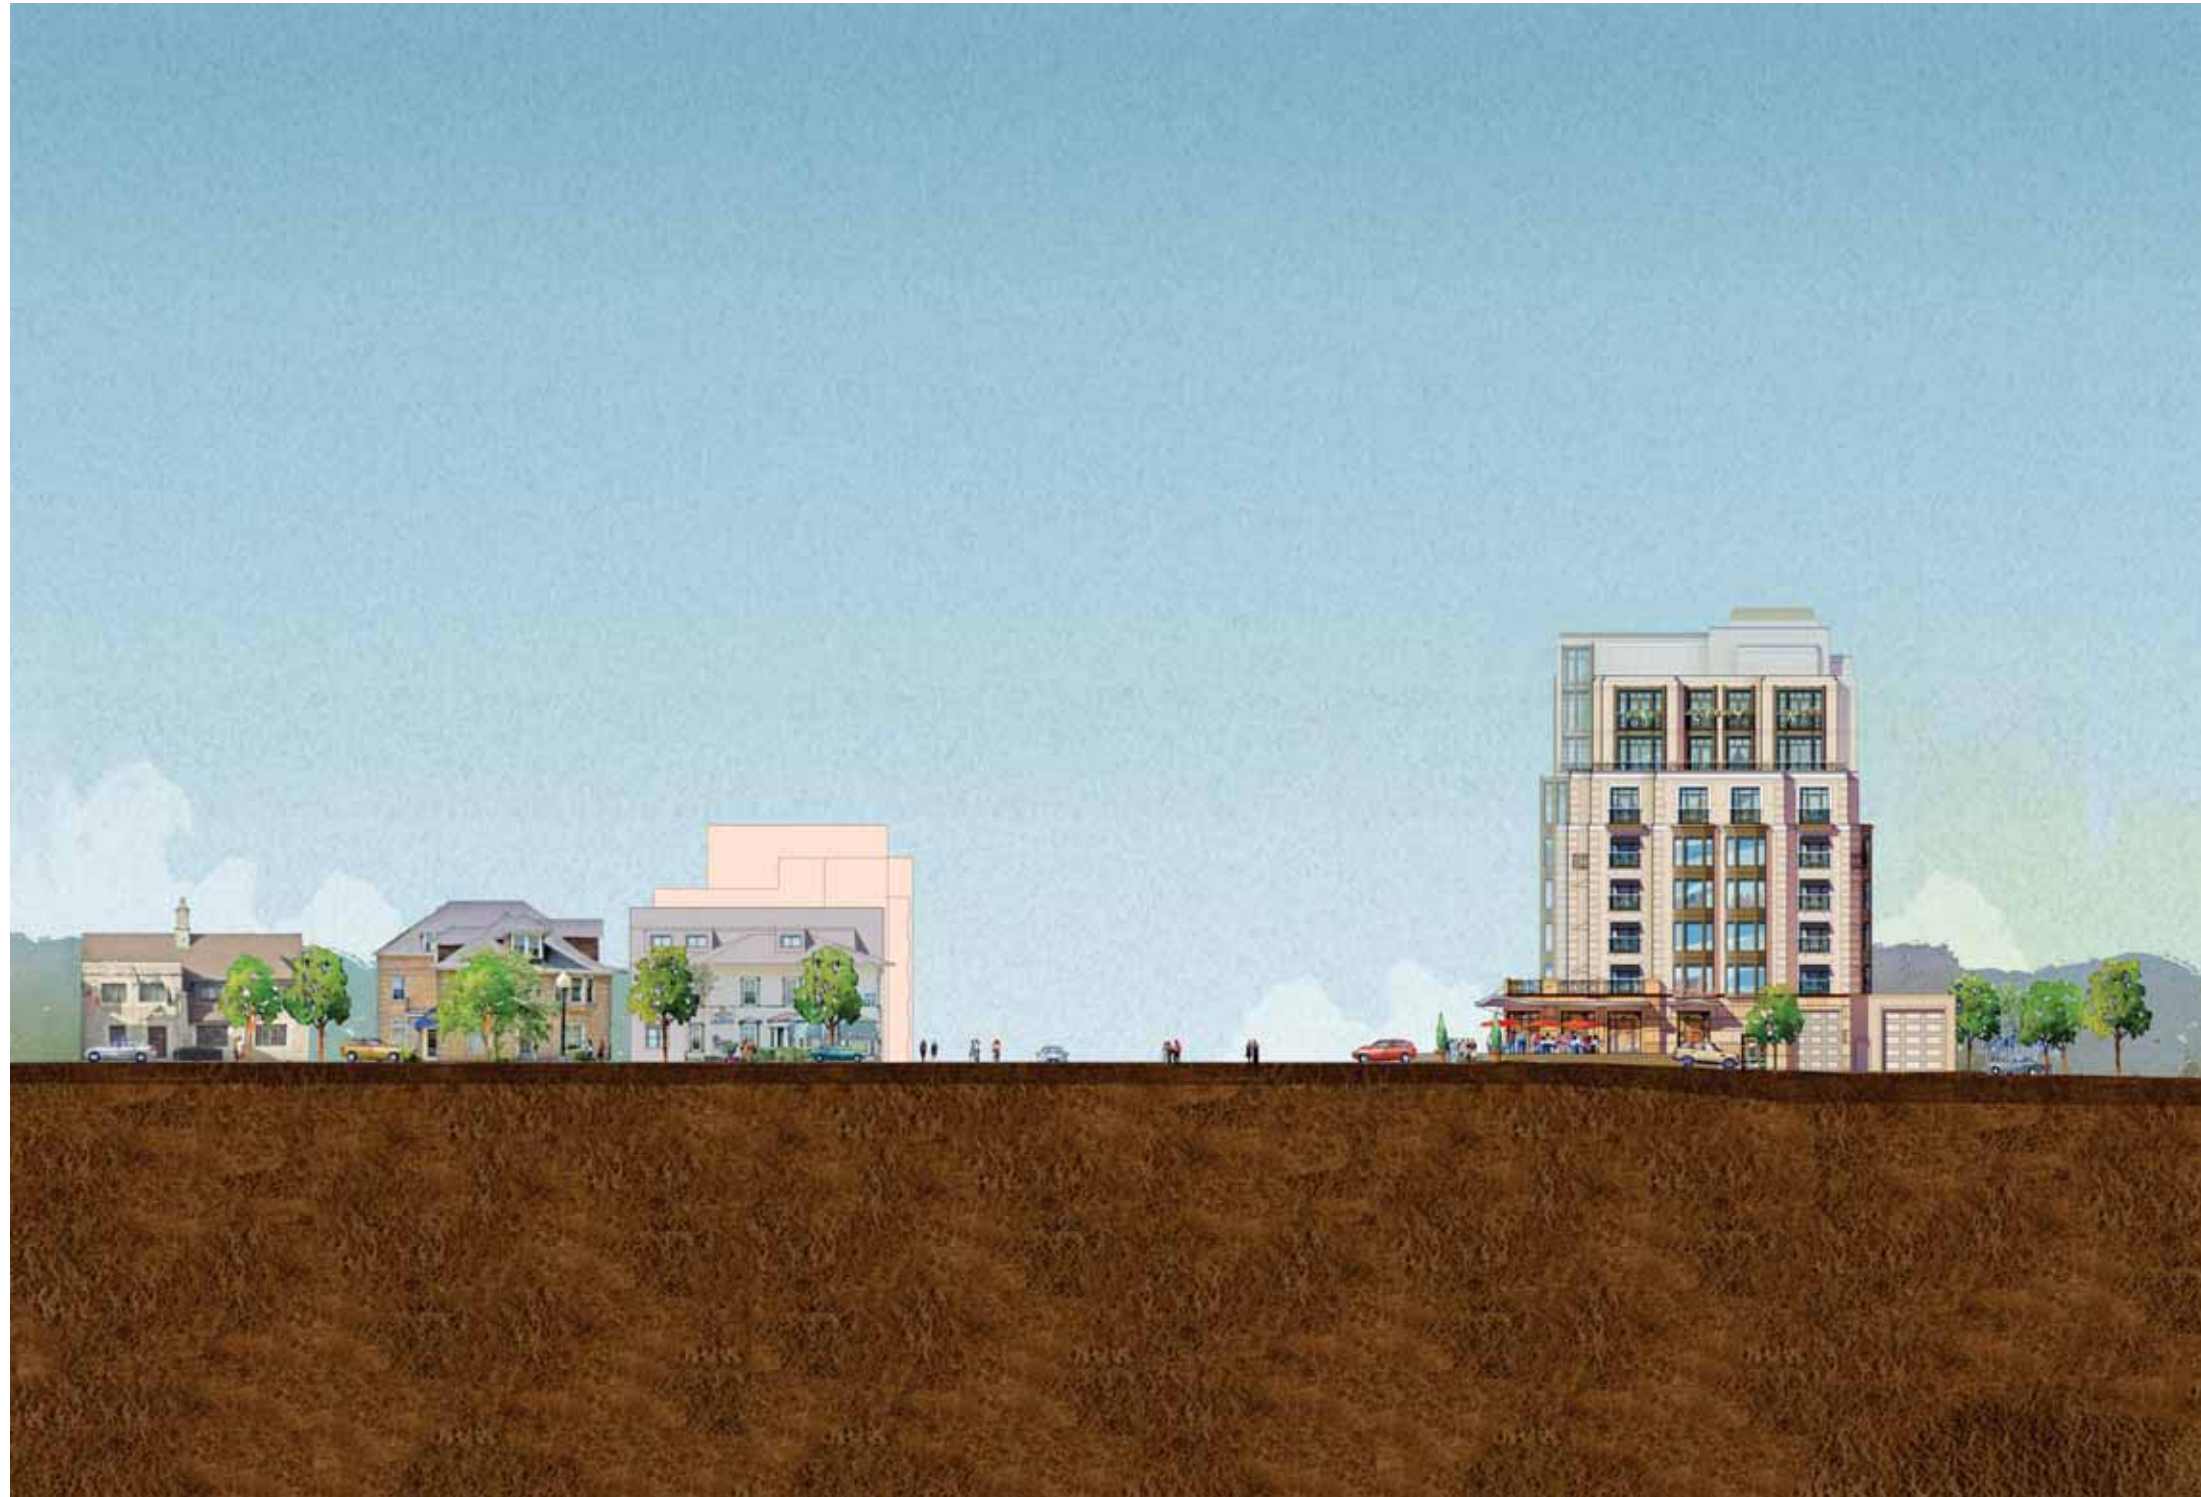

Submitted to the City of Madison Landmarks Commission - March 26, 2010

THE EDGEWATER HOTEL
Madison, Wisconsin

Plaza Elevation and Building Section
MARCH 10, 2010

Landmark

ELKUS | MANFREDI
ARCHITECTS

Submitted to the City of Madison Landmarks Commission - March 26, 2010

THE EDGEWATER HOTEL
Madison, Wisconsin

Lake Elevation
MARCH 10, 2010

ELKUS | MANFREDI
ARCHITECTS

Submitted to the City of Madison Landmarks Commission - March 26, 2010

THE EDGEWATER HOTEL
Madison, Wisconsin

East Elevation
MARCH 10, 2010

Landmark

ELKUS | MANFREDI
ARCHITECTS

Submitted to the City of Madison Landmarks Commission - March 26, 2010

THE EDGEWATER HOTEL
Madison, Wisconsin

Langdon Street Elevation
MARCH 10, 2010

Landmark

ELKUS | MANFREDI
ARCHITECTS

THE EDGEWATER HOTEL
Madison, Wisconsin

VIEW FROM LANGDON STREET NEAR 2 LANGDON
MARCH 10, 2010

ELKUS | MANFREDI
ARCHITECTS

Submitted to the City of Madison Landmarks Commission - March 26, 2010