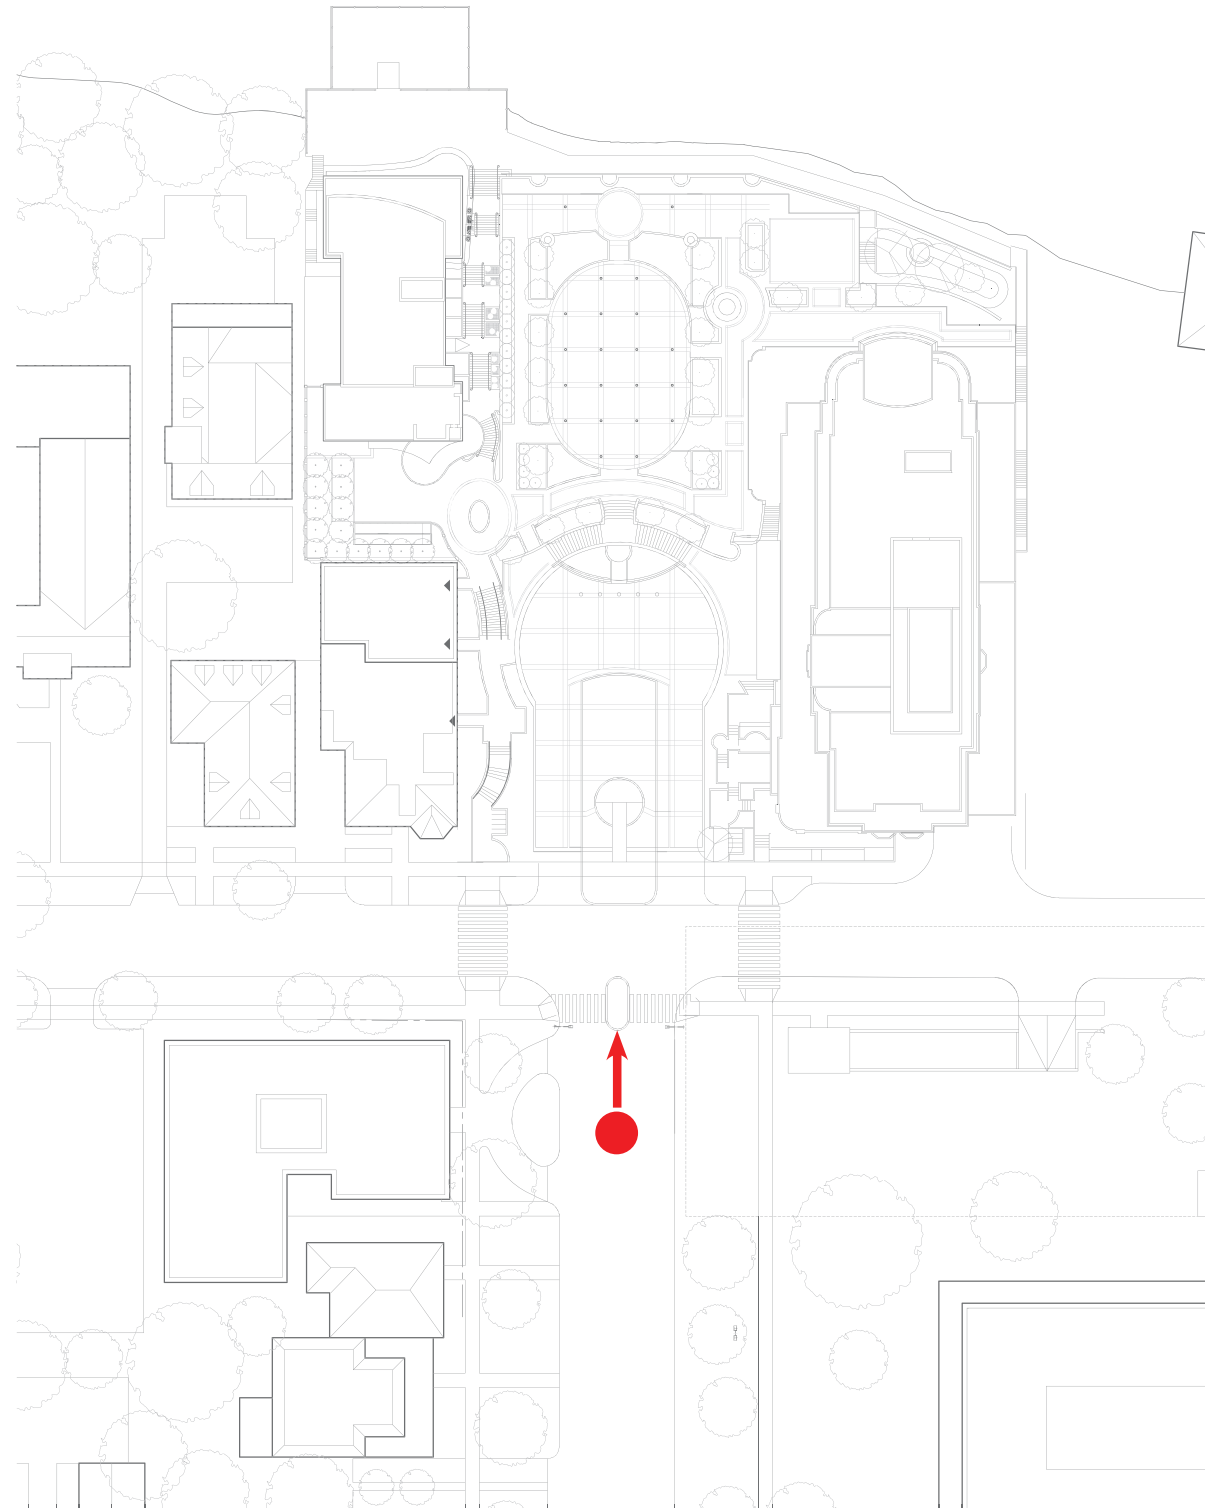

THE EDGEWATER HOTEL
Madison, Wisconsin

VIEW FROM WISCONSIN AVENUE
MARCH 10, 2010

ELKUS | MANFREDI
ARCHITECTS

Submitted to the City of Madison Landmarks Commission - March 26, 2010