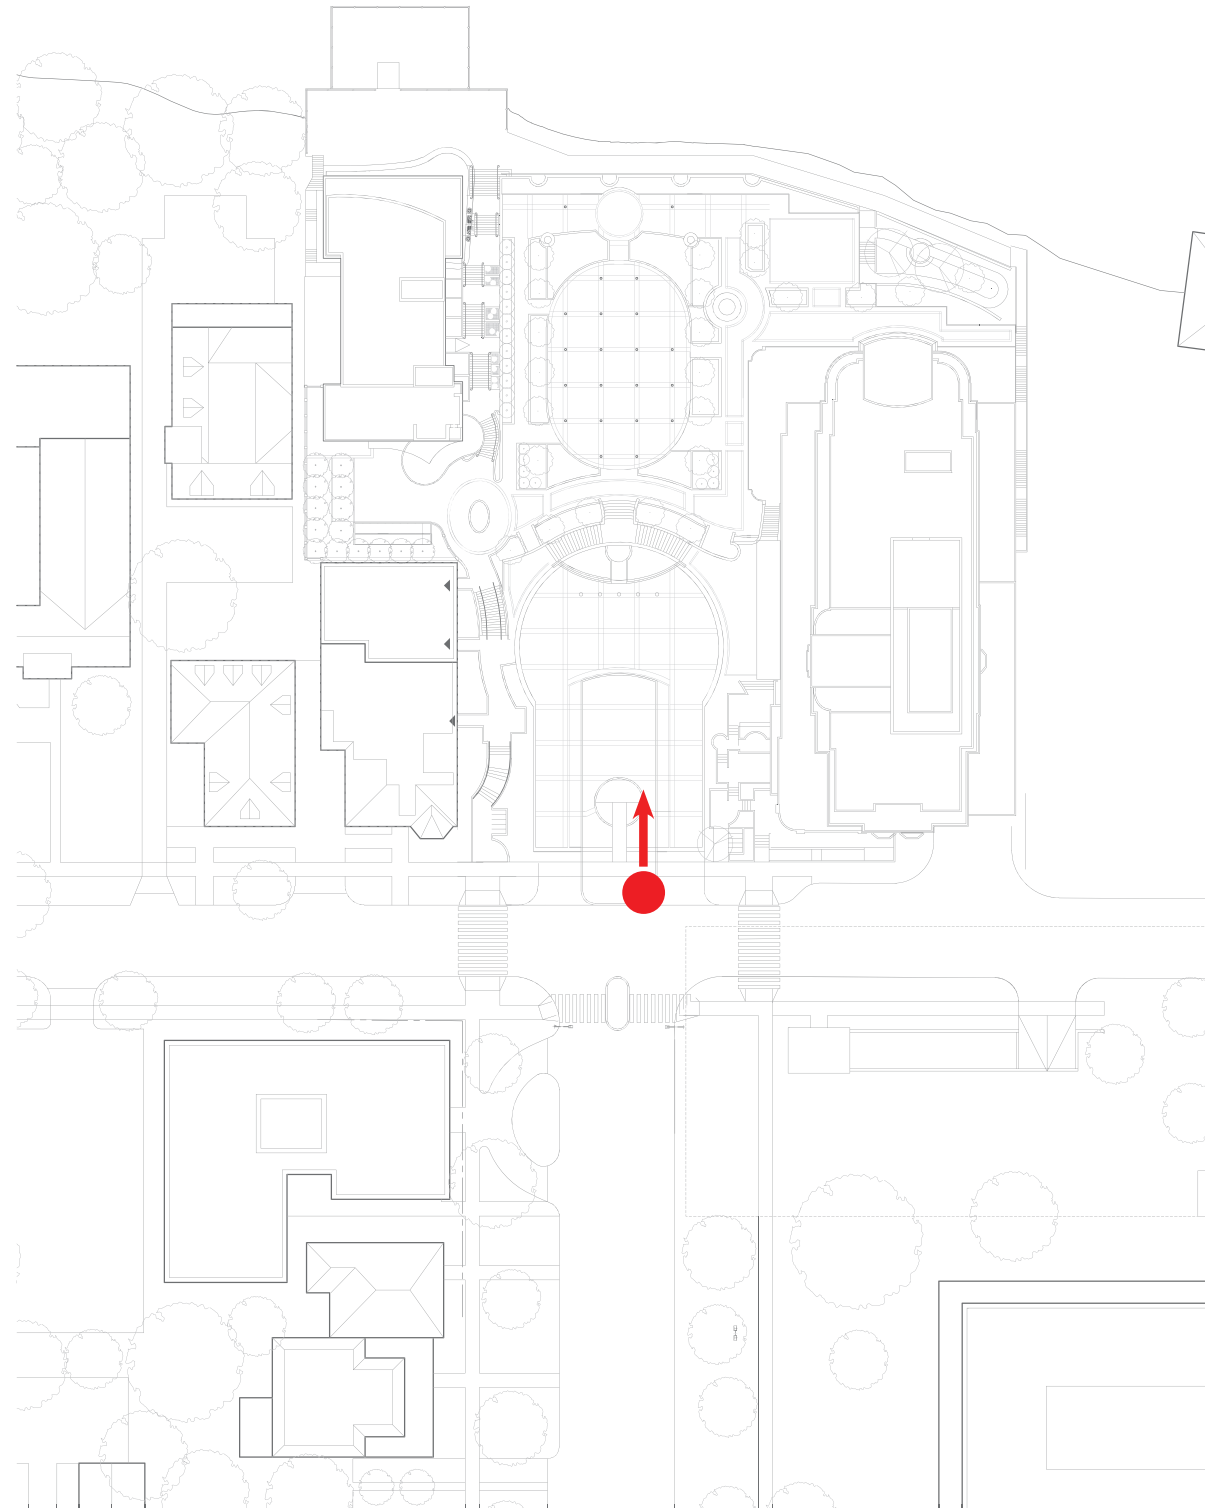

Landmark

ELKUS | MANFREDI
ARCHITECTS

THE EDGEWATER HOTEL
Madison, Wisconsin

VIEW FROM LANGDON STREET NEAR 2 LANGDON
MARCH 10, 2010

ELKUS | MANFREDI
ARCHITECTS

Submitted to the City of Madison Landmarks Commission - March 26, 2010