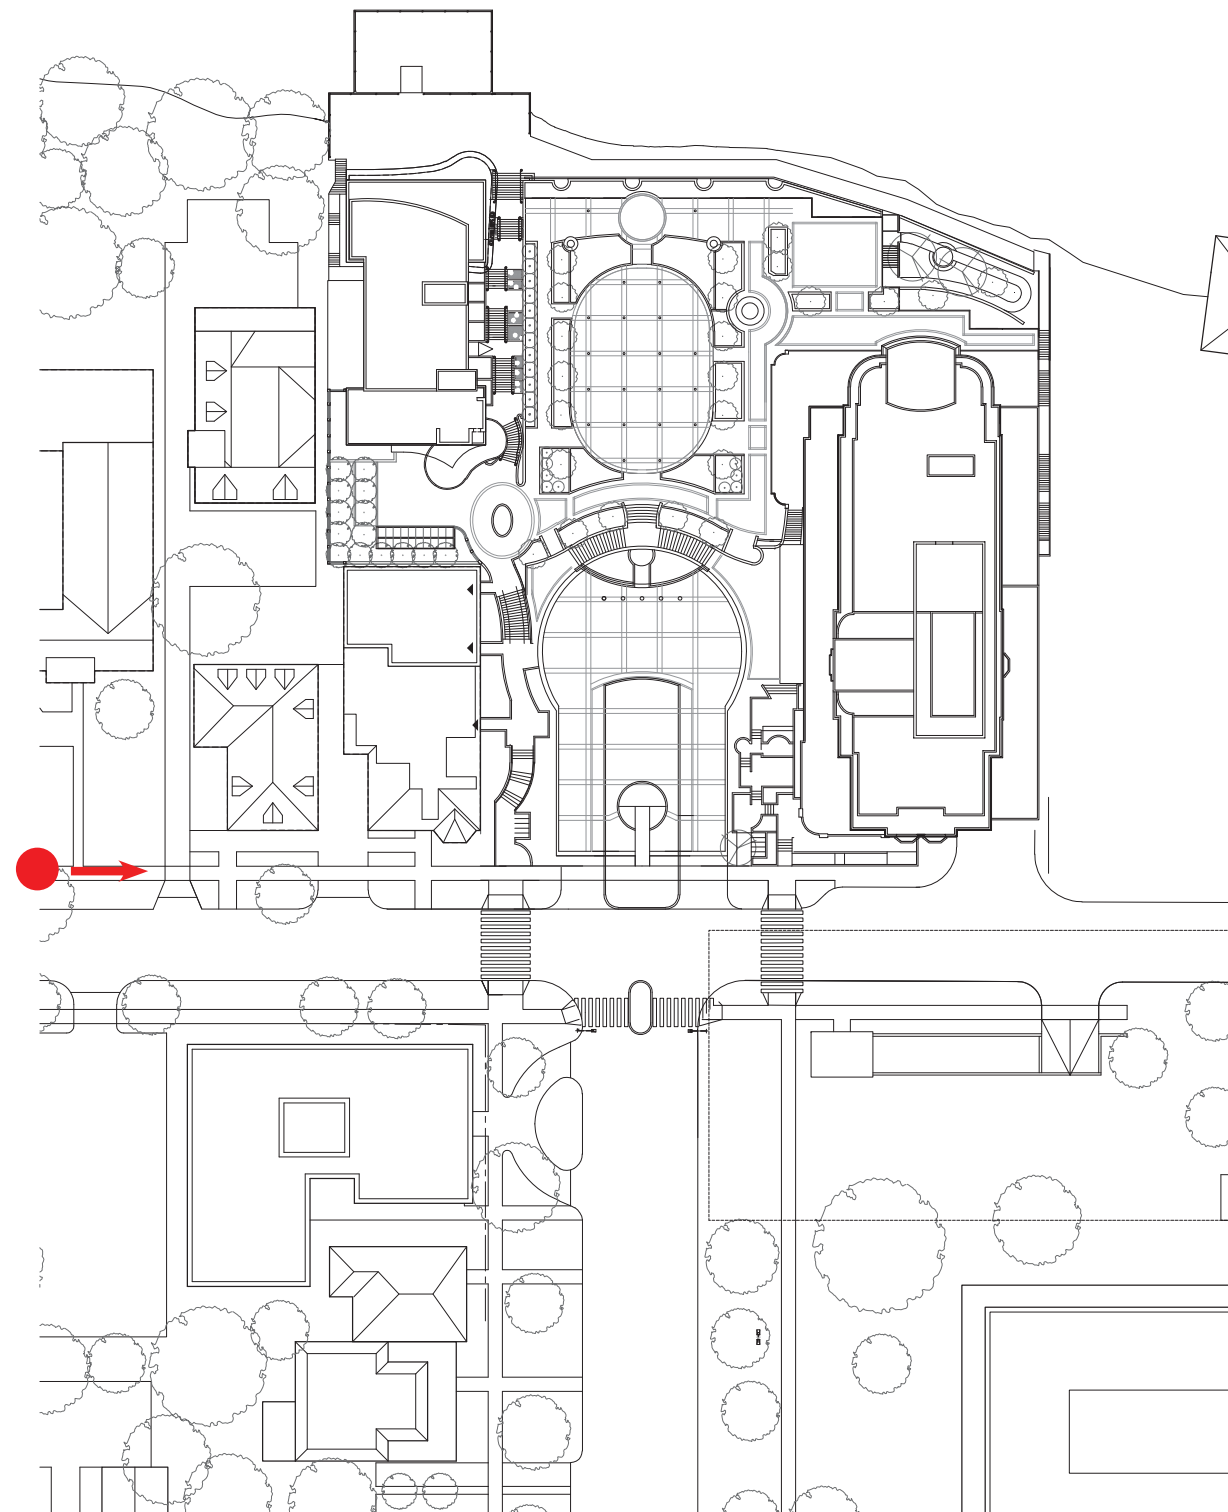

THE EDGEWATER HOTEL
Madison, Wisconsin

VIEW FROM LANGDON STREET
MARCH 10, 2010

ELKUS | MANFREDI
ARCHITECTS

Submitted to the City of Madison Landmarks Commission - March 26, 2010