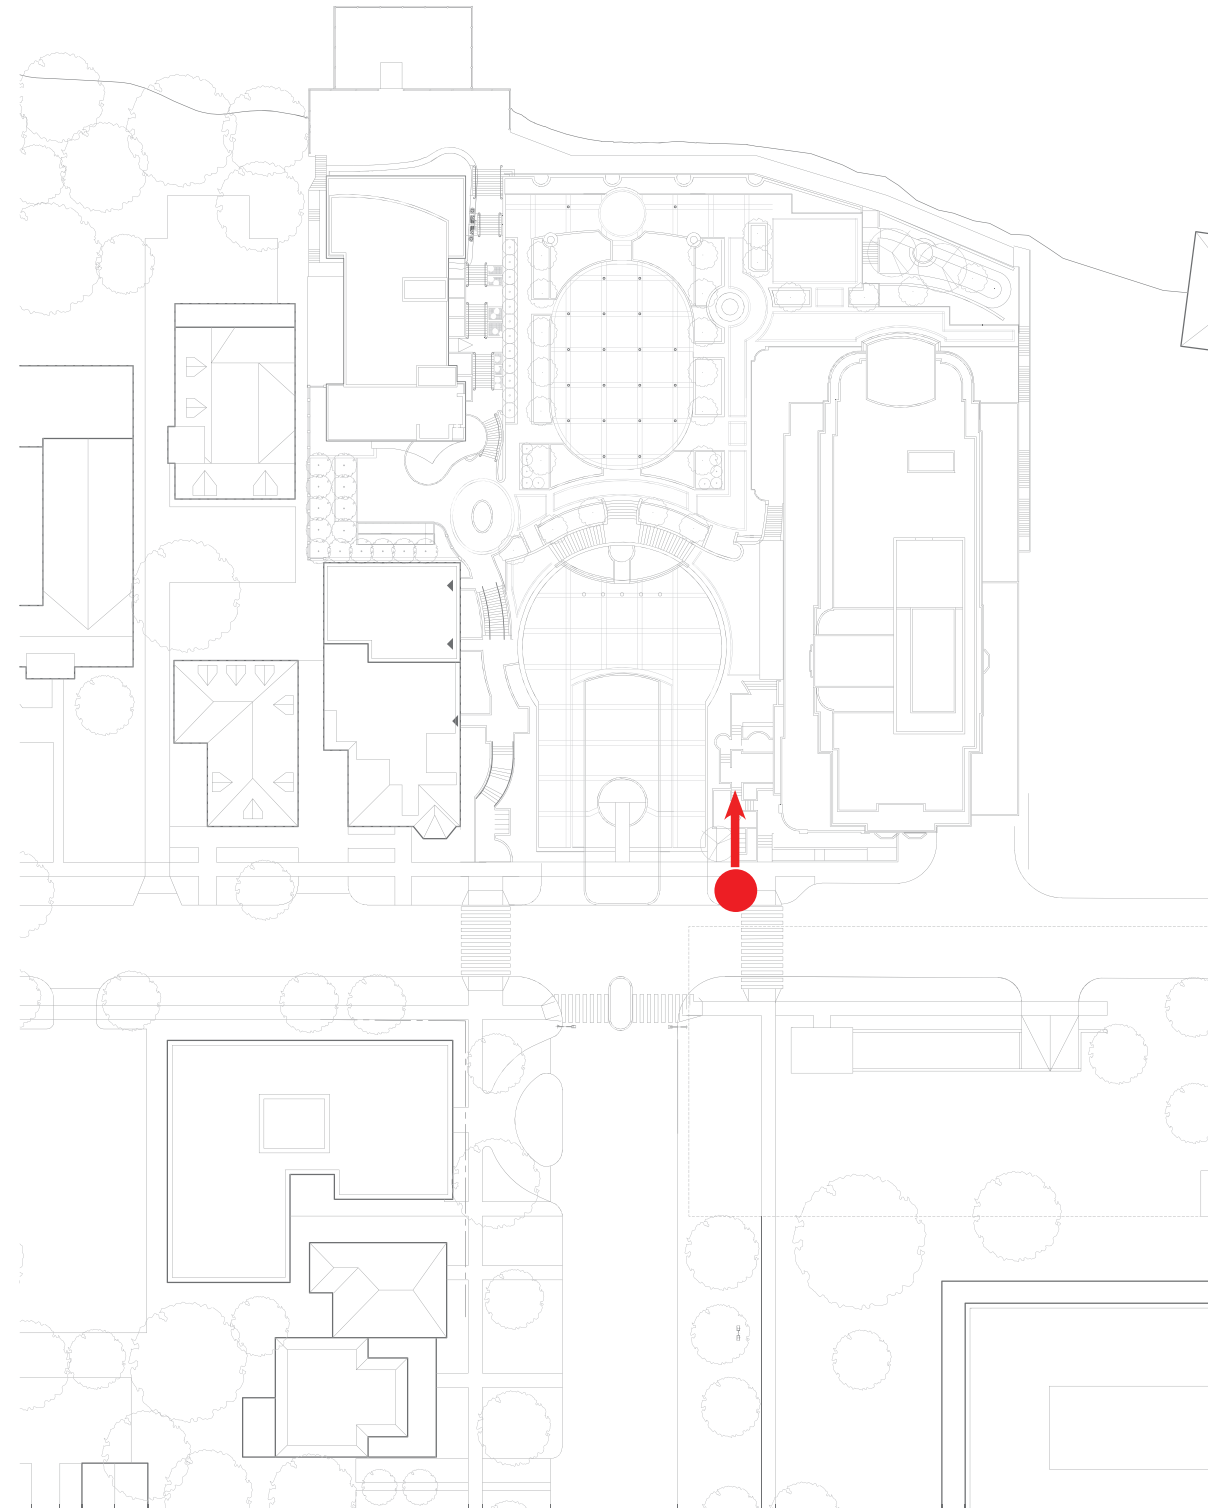

THE EDGEWATER HOTEL
Madison, Wisconsin

VIEW FROM LANGDON STREET NEAR CAFE'
MARCH 10, 2010

ELKUS | MANFREDI
ARCHITECTS

Submitted to the City of Madison Landmarks Commission - March 26, 2010