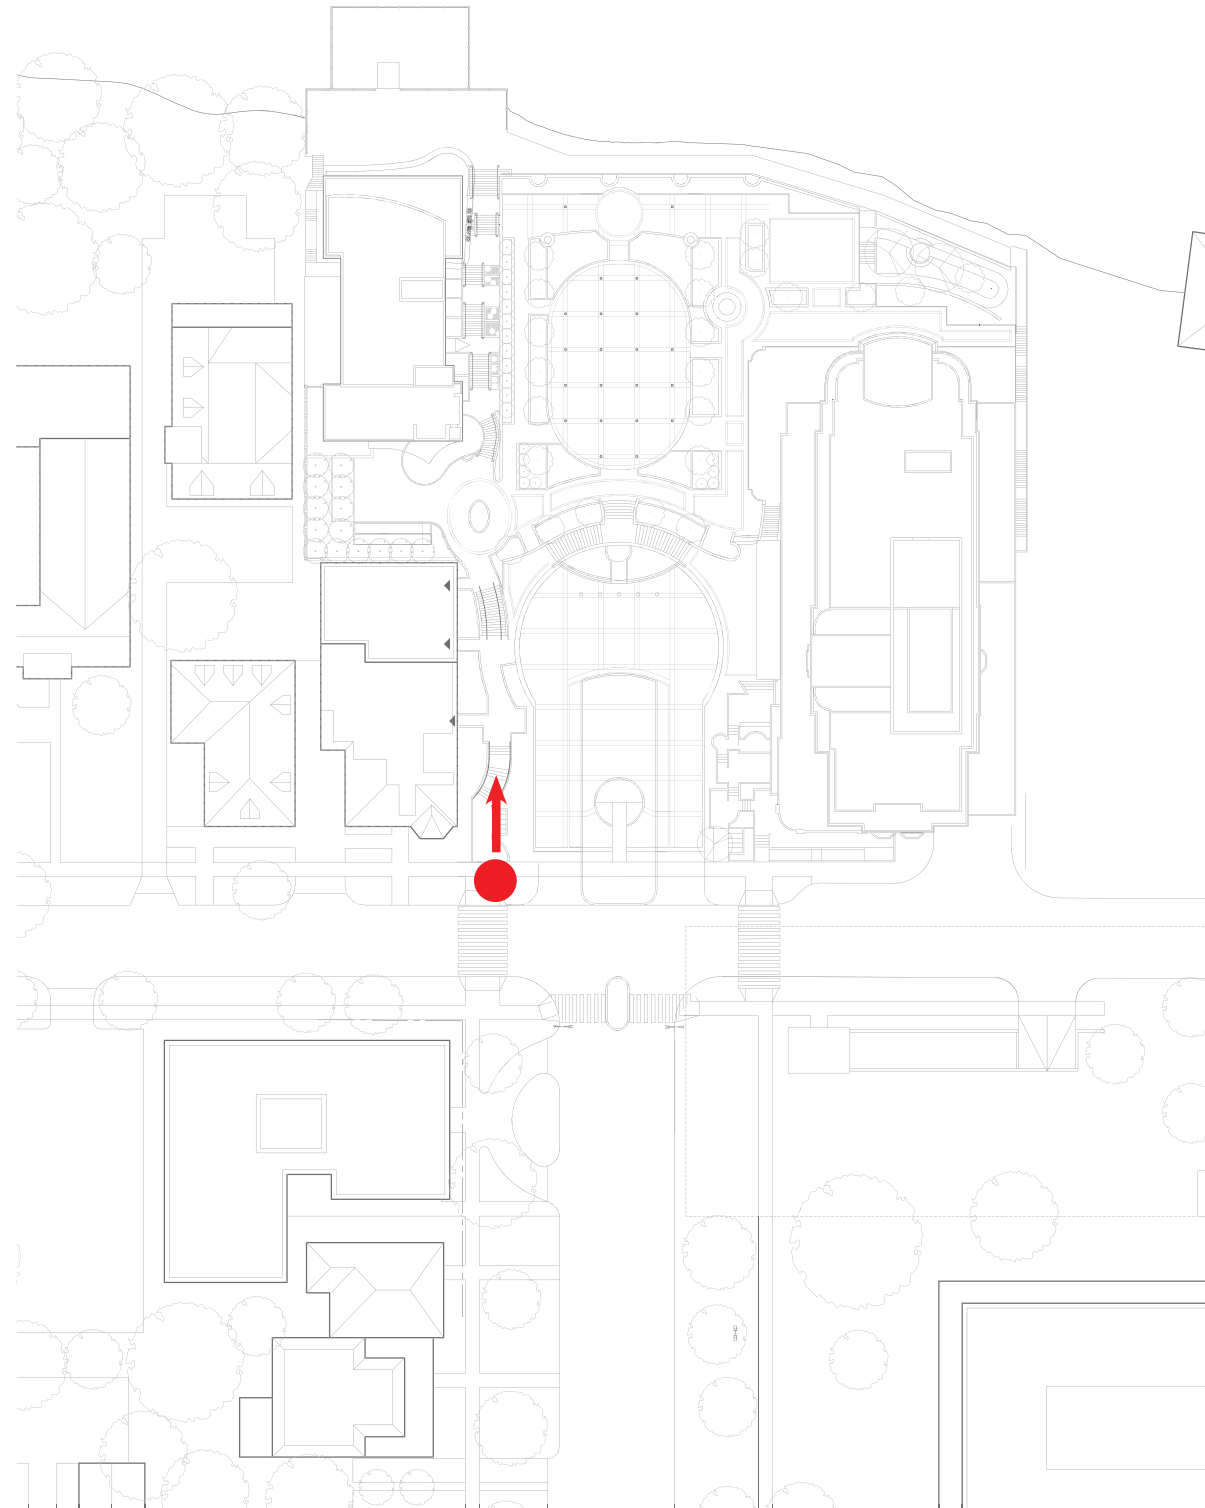

East Elevation
MARCH 10, 2010

Landmark

ELKUS | MANFREDI
ARCHITECTS

Submitted to the City of Madison Landmarks Commission - March 26, 2010

THE EDGEWATER HOTEL
Madison, Wisconsin

Langdon Street Elevation
MARCH 10, 2010

Landmark

ELKUS | MANFREDI
ARCHITECTS

THE EDGEWATER HOTEL
Madison, Wisconsin

VIEW FROM LANGDON STREET NEAR 2 LANGDON
MARCH 10, 2010

ELKUS | MANFREDI
ARCHITECTS

Submitted to the City of Madison Landmarks Commission - March 26, 2010