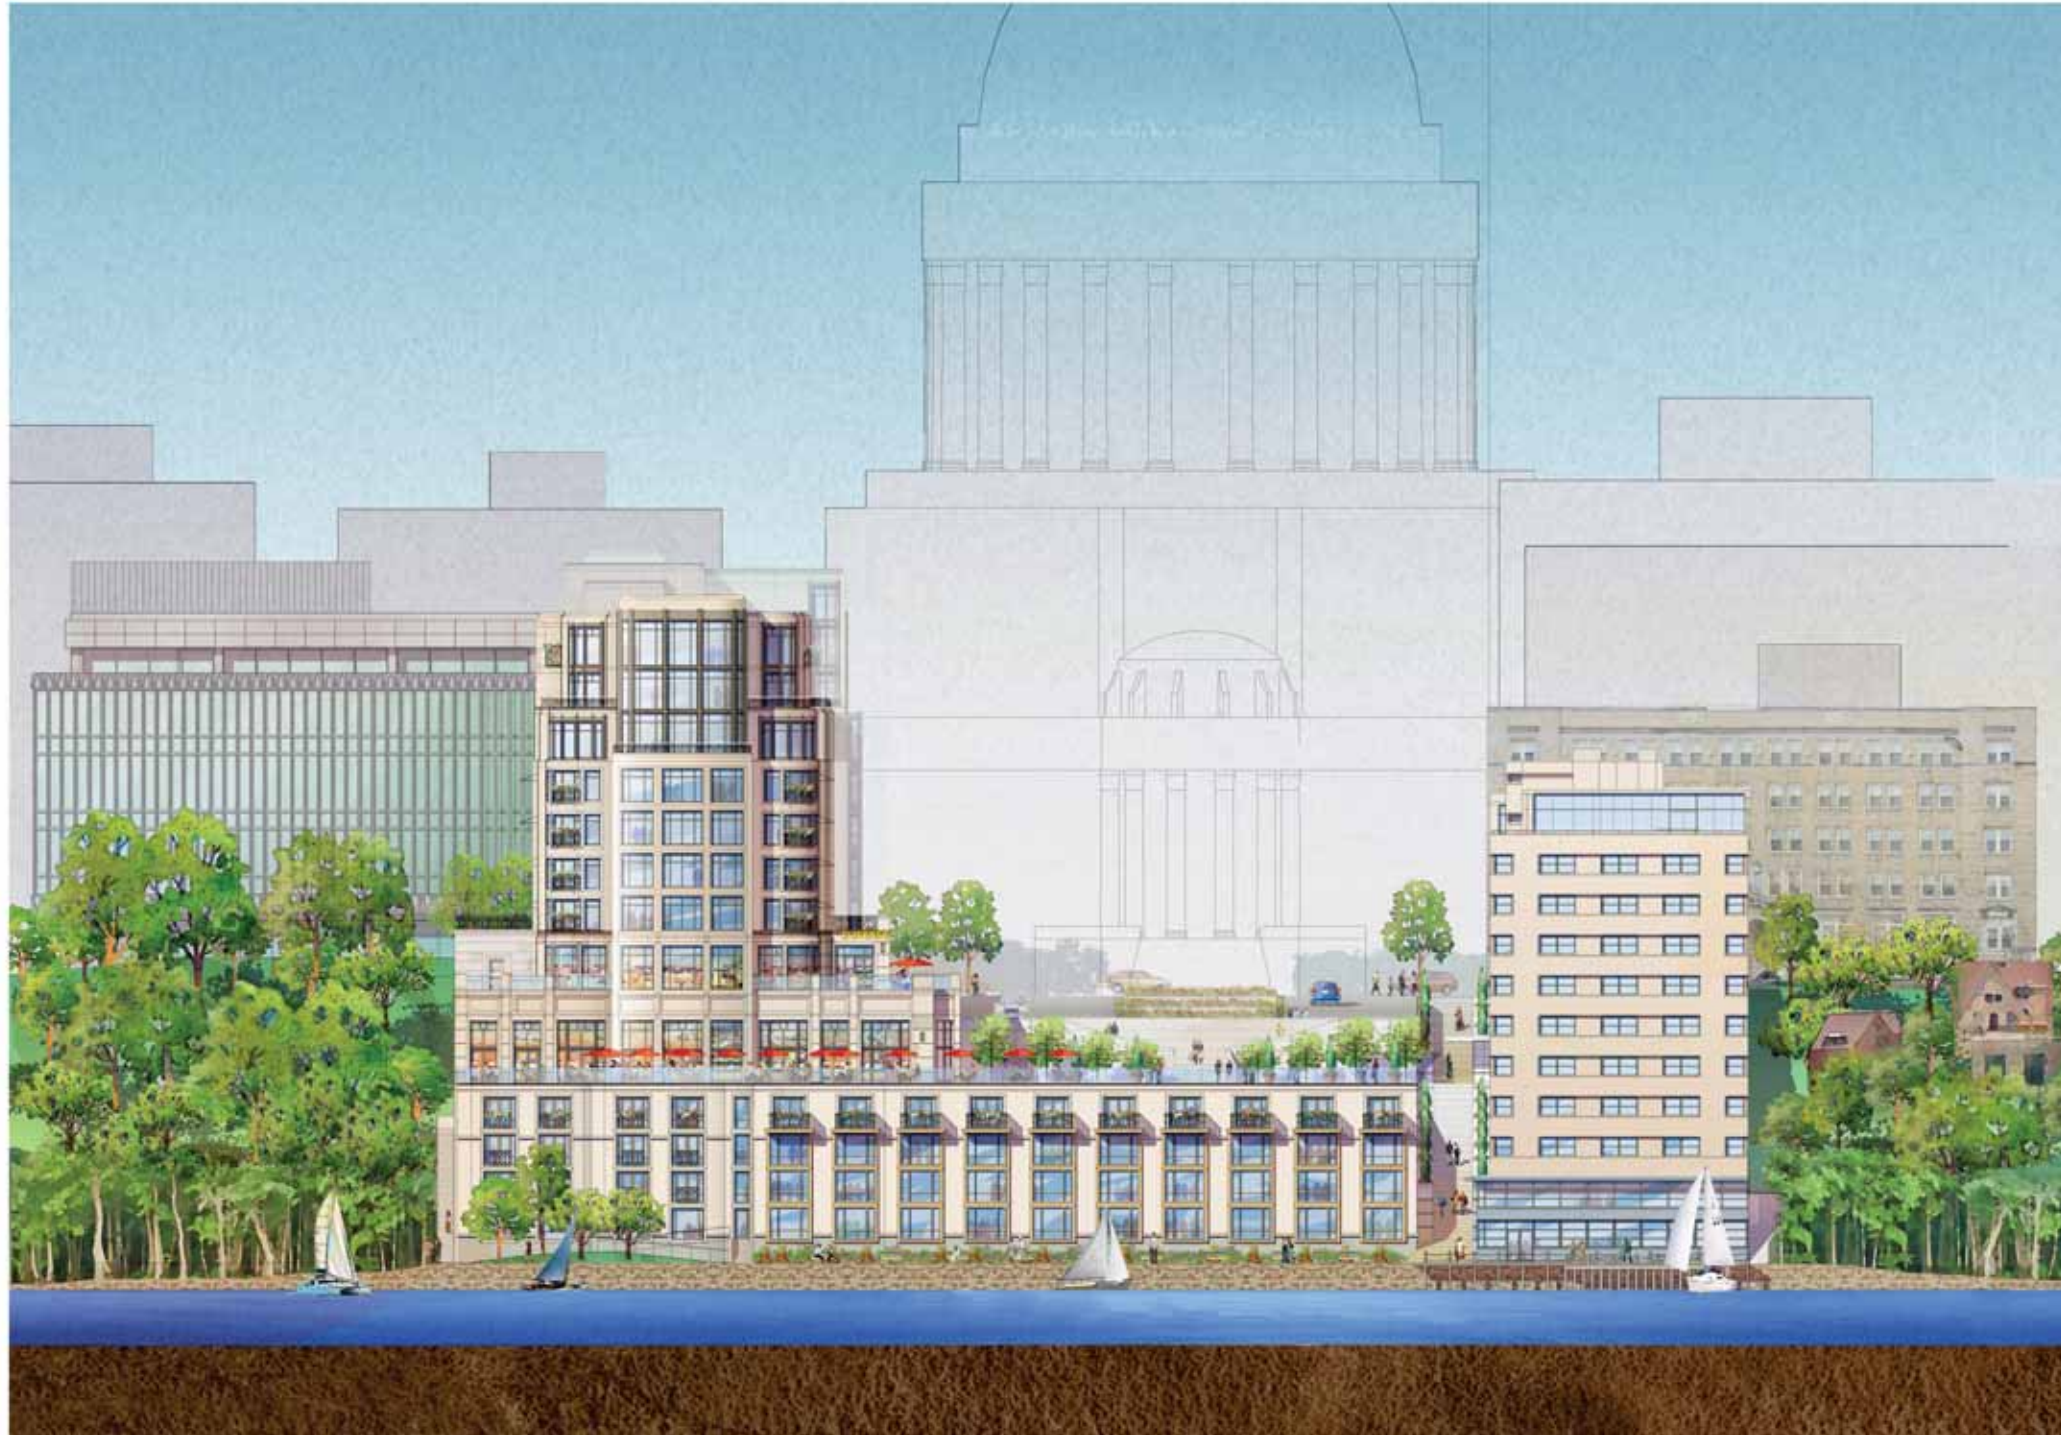

Submitted to the City of Madison Landmarks Commission - March 26, 2010

THE EDGEWATER HOTEL
Madison, Wisconsin

Plaza Elevation and Building Section
MARCH 10, 2010

Landmark

ELKUS | MANFREDI
ARCHITECTS

Submitted to the City of Madison Landmarks Commission - March 26, 2010

THE EDGEWATER HOTEL
Madison, Wisconsin

Lake Elevation
MARCH 10, 2010

ELKUS | MANFREDI
ARCHITECTS

Submitted to the City of Madison Landmarks Commission - March 26, 2010

THE EDGEWATER HOTEL
Madison, Wisconsin

East Elevation
MARCH 10, 2010

Landmark

ELKUS | MANFREDI
ARCHITECTS

Submitted to the City of Madison Landmarks Commission - March 26, 2010

THE EDGEWATER HOTEL
Madison, Wisconsin

Langdon Street Elevation
MARCH 10, 2010

Landmark

ELKUS | MANFREDI
ARCHITECTS

THE EDGEWATER HOTEL
Madison, Wisconsin

VIEW FROM LANGDON STREET NEAR 2 LANGDON
MARCH 10, 2010

ELKUS | MANFREDI
ARCHITECTS

Submitted to the City of Madison Landmarks Commission - March 26, 2010