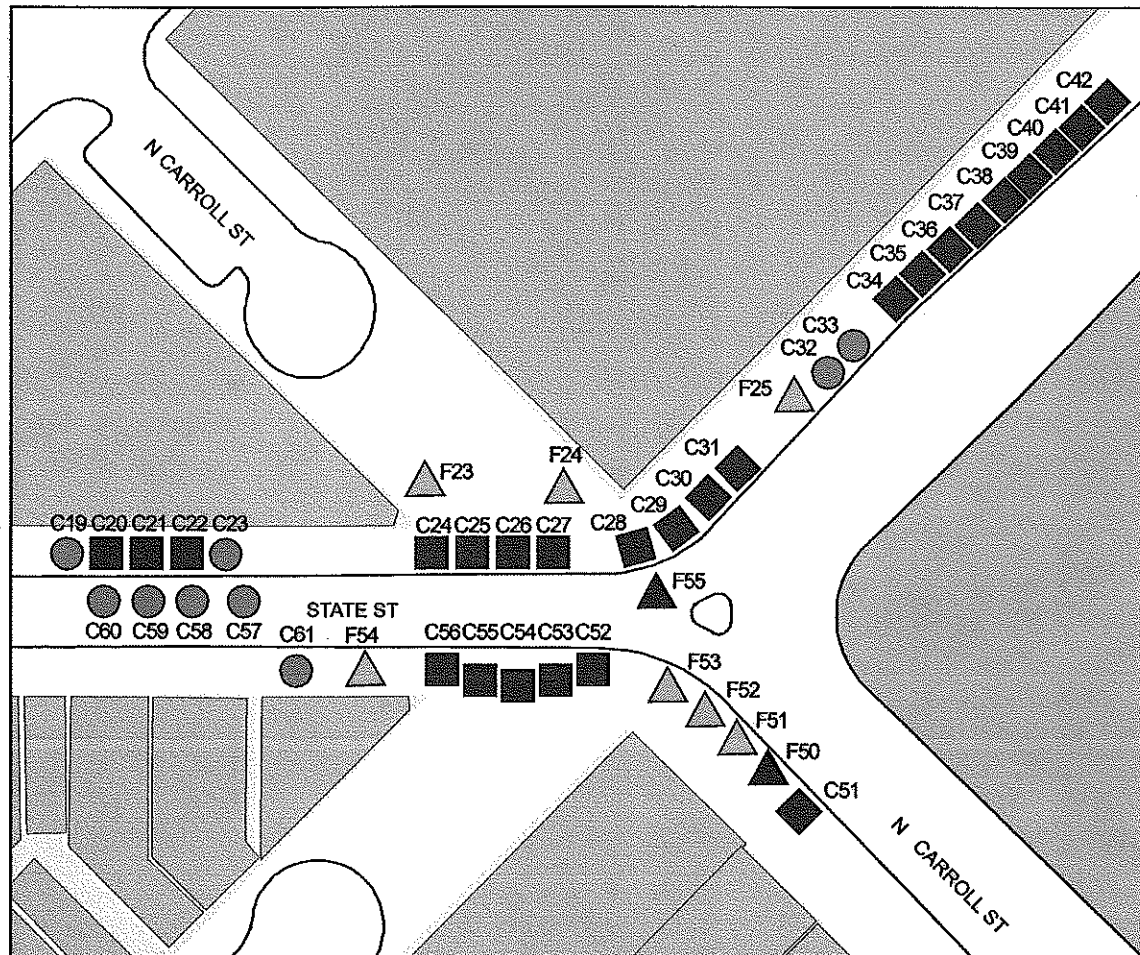

Capitol Concourse Vending Sites

Vending Type

- Arts & Craft Saturday 10' x 12' Max
- Arts & Craft Saturday 4' x 8' Max
- ▲ Food Saturday
- ▲ Food Saturday No-Electric
- ▲ Food Daily
- F = Food Site
- C = Arts & Craft Site
- T-site Tables (No Sales) Daily & Sat.
- E-site Tables (Expressive Vending Only) Sat.
- ⎓ Mall/Concourse Vending Area

Exhibit 1

Page 2 of 2

Prepared by The City of Madison
Planning Division | October 2012