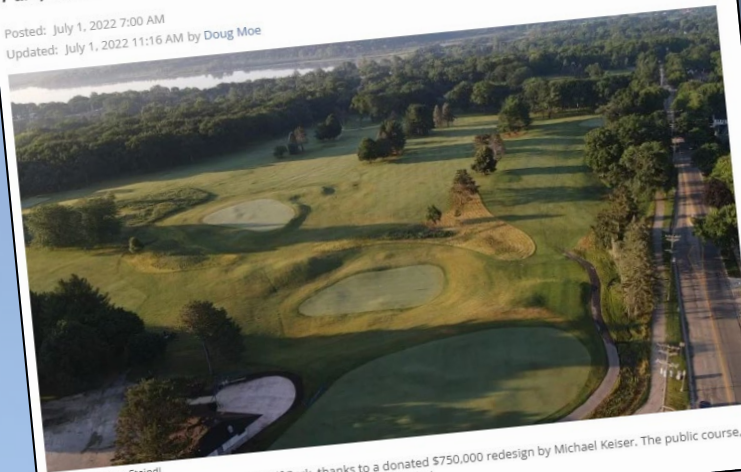

Posted: July 1, 2022 7:00 AM  
Updated: July 1, 2022 11:16 AM by Doug Moe

Photo by Theran Steindl.  
Glenway Golf Course is now The Glen Golf Park, thanks to a donated \$750,000 redesign by Michael Keiser. The public course, which will also serve as a community event space, reopened on July 1.