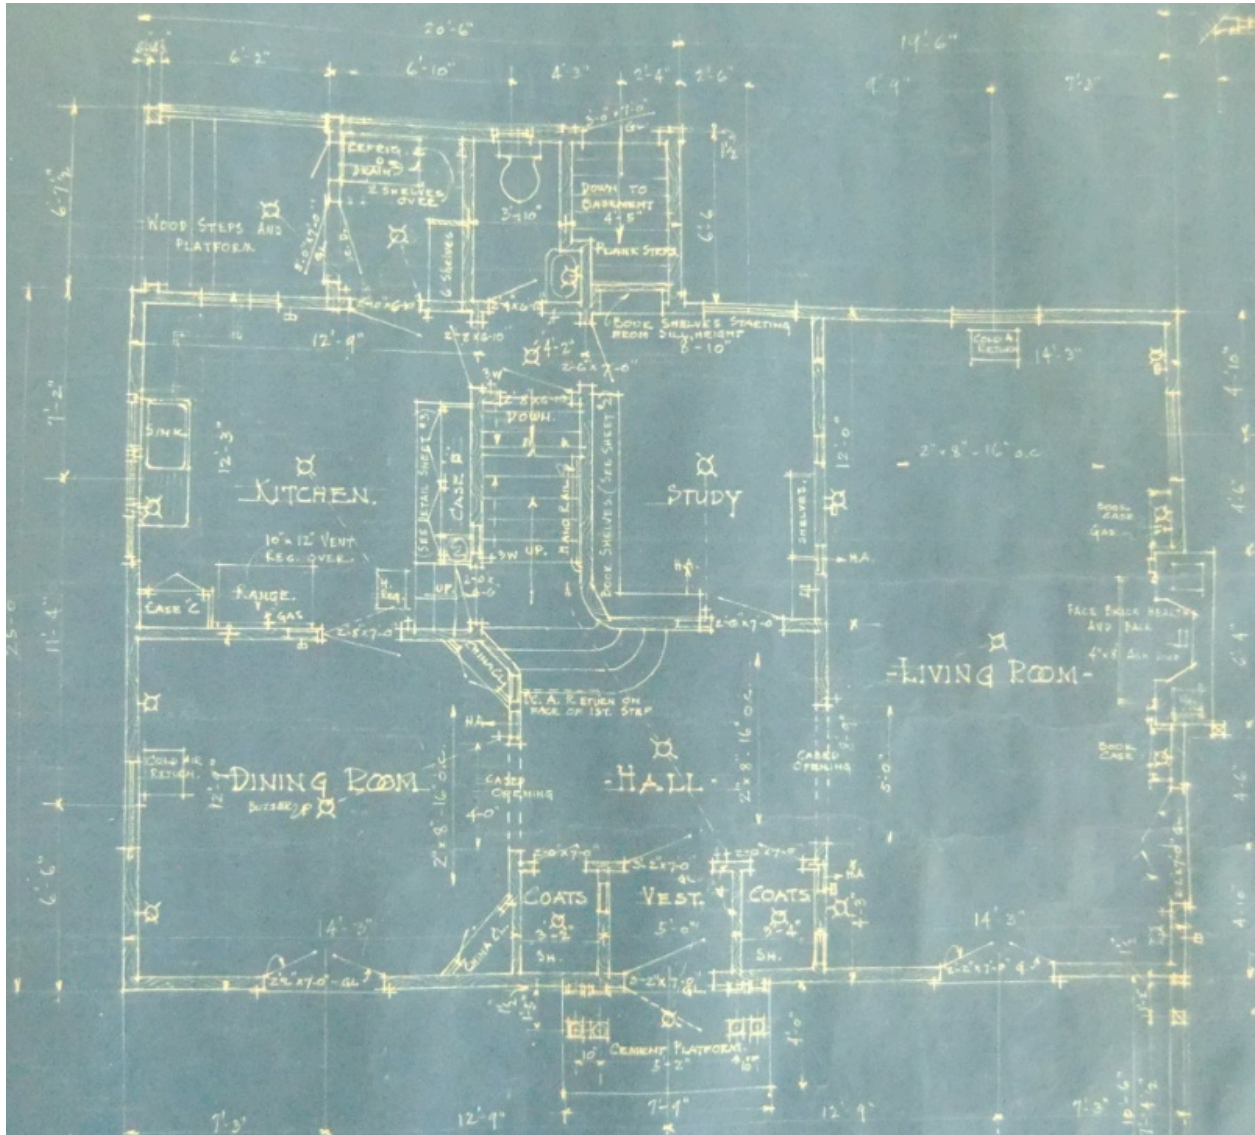

Susan E. Jordan Eichhorn
215 Forest Street
Madison, Wisconsin 53726

First Floor Plan to Show Windows Facing South
(Dining Room & Living Room)

Susan E. Jordan Eichhorn
215 Forest Street
Madison, Wisconsin 53726

East Elevation
(does not face a street)

Susan E. Jordan Eichhorn
215 Forest Street
Madison, Wisconsin 53726

Rear/North Elevation
(faces Kendall Avenue)

Susan E. Jordan Eichhorn
215 Forest Street
Madison, Wisconsin 53726

Front/South Elevation
(does not face a street)

Susan E. Jordan Eichhorn
215 Forest Street
Madison, Wisconsin 53726

West Elevation
(faces Forest Street)