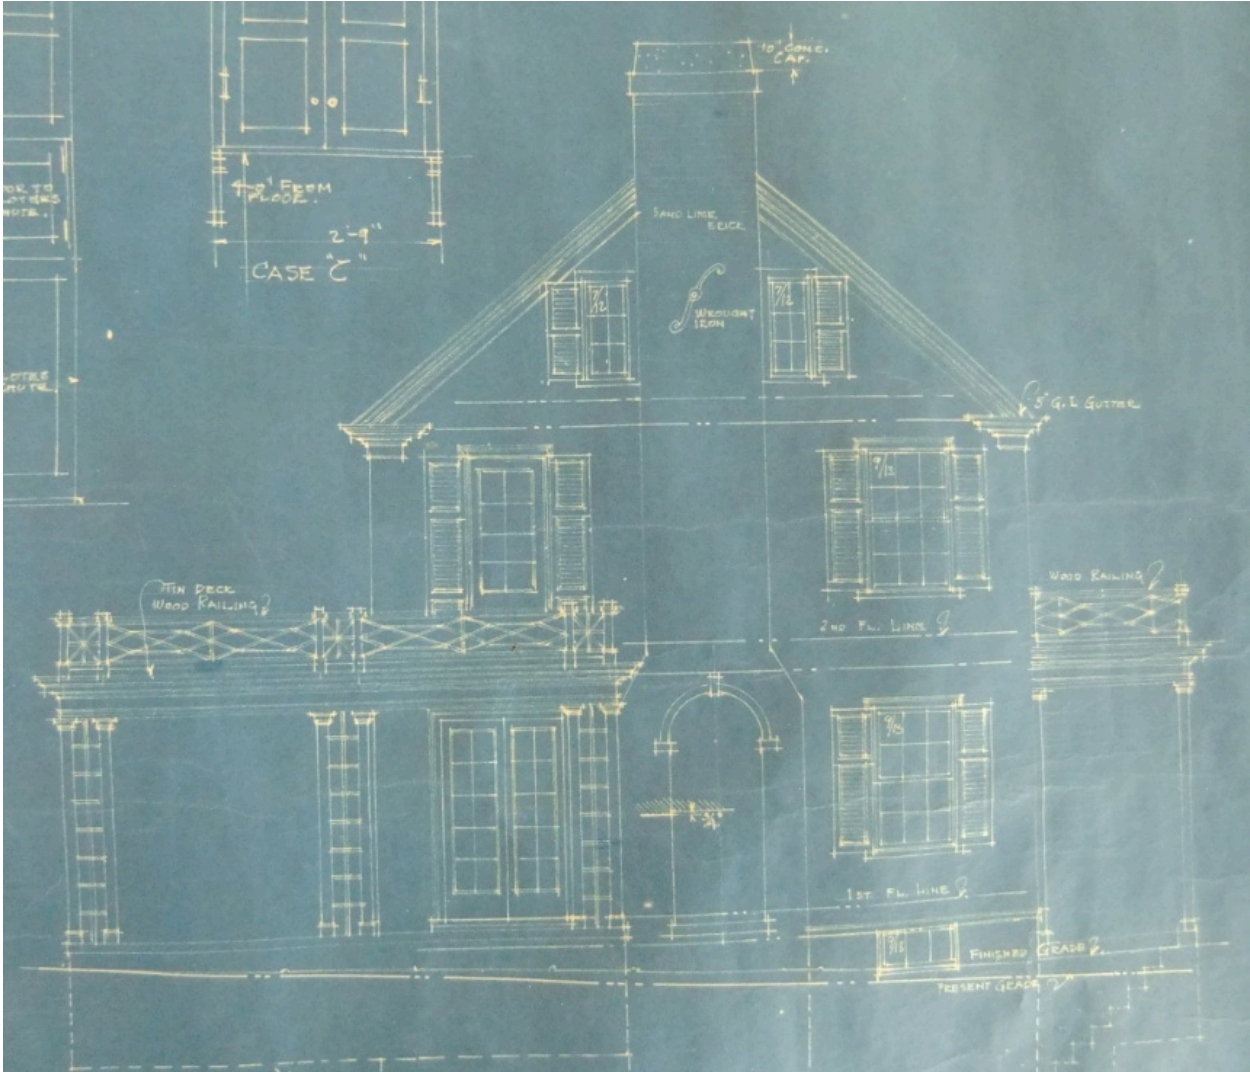

Susan E. Jordan Eichhorn
215 Forest Street
Madison, Wisconsin 53726

First Floor Plan to Show Windows Facing South
(Dining Room & Living Room)

Susan E. Jordan Eichhorn
215 Forest Street
Madison, Wisconsin 53726

East Elevation
(does not face a street)

Susan E. Jordan Eichhorn
215 Forest Street
Madison, Wisconsin 53726

Rear/North Elevation
(faces Kendall Avenue)

Susan E. Jordan Eichhorn
215 Forest Street
Madison, Wisconsin 53726

Front/South Elevation
(does not face a street)

Susan E. Jordan Eichhorn
215 Forest Street
Madison, Wisconsin 53726

West Elevation
(faces Forest Street)