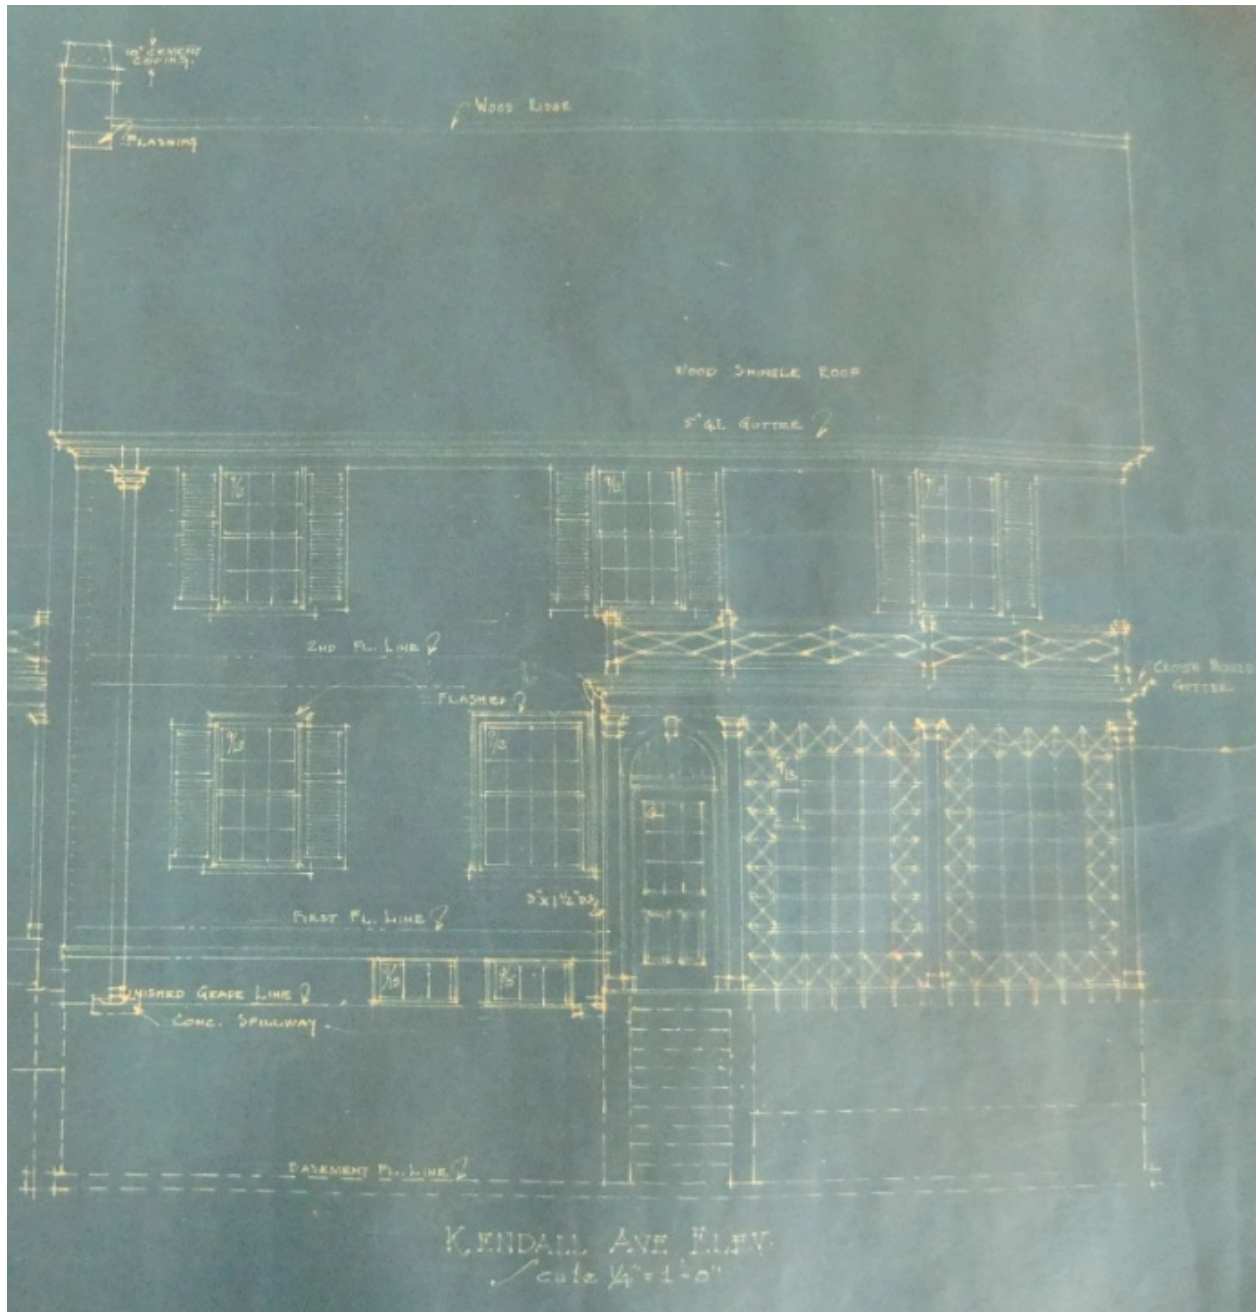

Susan E. Jordan Eichhorn
215 Forest Street
Madison, Wisconsin 53726

First Floor Plan to Show Windows Facing South
(Dining Room & Living Room)

Susan E. Jordan Eichhorn
215 Forest Street
Madison, Wisconsin 53726

East Elevation
(does not face a street)

Susan E. Jordan Eichhorn
215 Forest Street
Madison, Wisconsin 53726

Rear/North Elevation
(faces Kendall Avenue)

Susan E. Jordan Eichhorn
215 Forest Street
Madison, Wisconsin 53726

Front/South Elevation
(does not face a street)

Susan E. Jordan Eichhorn
215 Forest Street
Madison, Wisconsin 53726

West Elevation
(faces Forest Street)