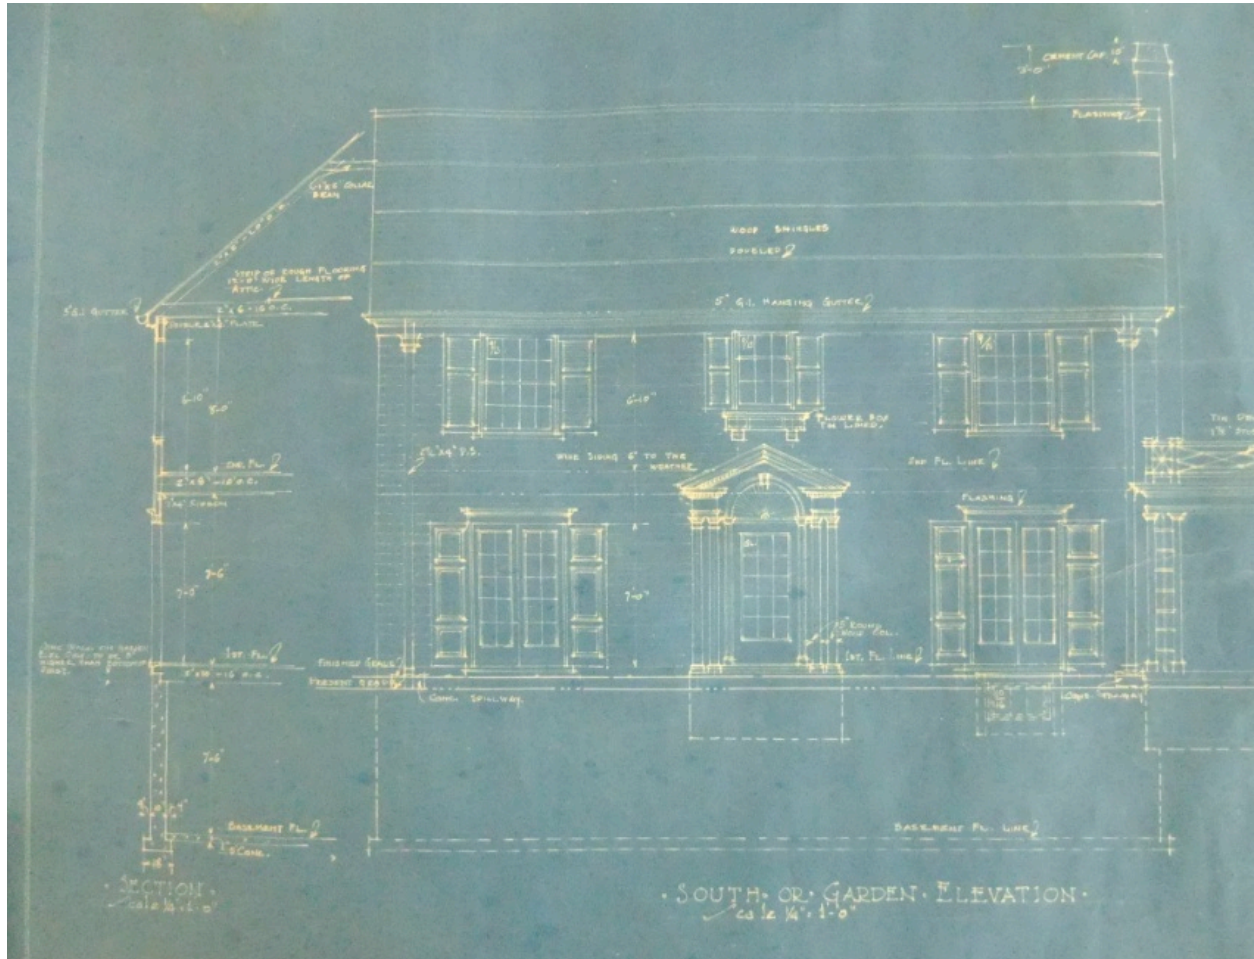

Susan E. Jordan Eichhorn
215 Forest Street
Madison, Wisconsin 53726

First Floor Plan to Show Windows Facing South
(Dining Room & Living Room)

Susan E. Jordan Eichhorn
215 Forest Street
Madison, Wisconsin 53726

East Elevation
(does not face a street)

Susan E. Jordan Eichhorn
215 Forest Street
Madison, Wisconsin 53726

Rear/North Elevation
(faces Kendall Avenue)

Susan E. Jordan Eichhorn
215 Forest Street
Madison, Wisconsin 53726

Front/South Elevation
(does not face a street)

Susan E. Jordan Eichhorn
215 Forest Street
Madison, Wisconsin 53726

West Elevation
(faces Forest Street)