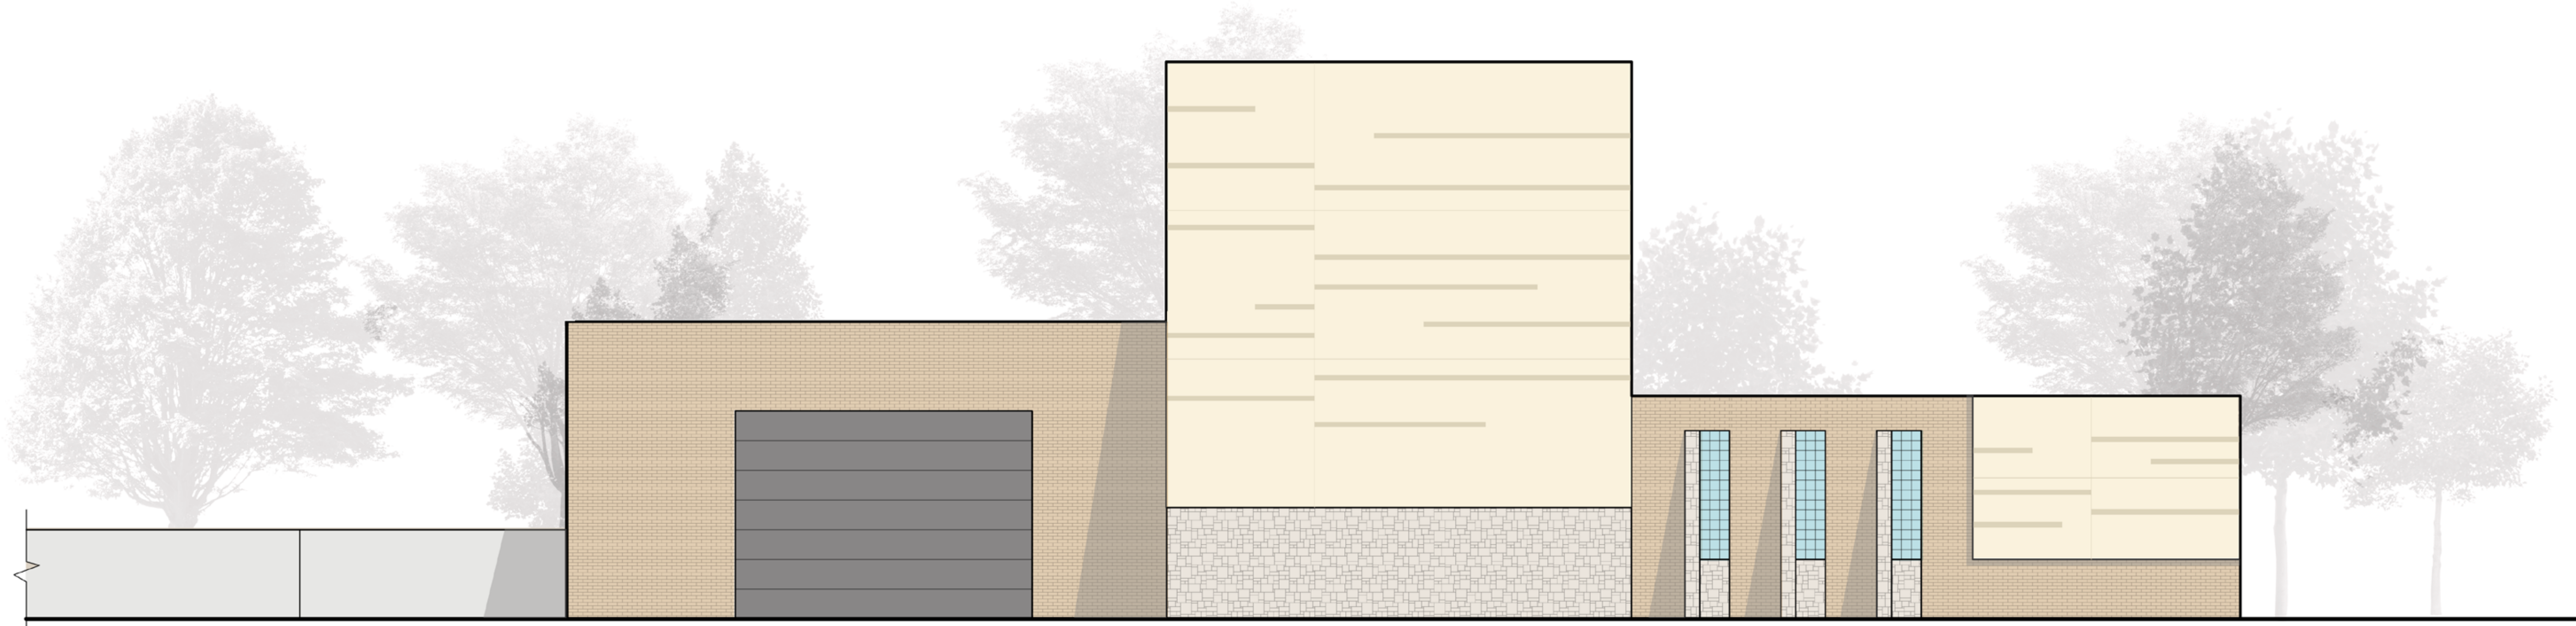

Sleep Inn & Suites

Bauer & Raether

Existing Site

Site Context Aerial
City of Madison Well 31
March 11, 2015

City of Madison Well 31
March 11, 2015

Site Landscape Plan
 City of Madison Well 31
 March 11, 2015

2 NORTH ELEVATION
A02 1/8" = 1'-0"

1 SOUTH ELEVATION
A02 1/8" = 1'-0"

Proposed Elevations
City of Madison Well 31
March 11, 2015

2 EAST ELEVATION
A03 1/8" = 1'-0"

1 WEST ELEVATION
A03 1/8" = 1'-0"

Proposed Elevations
City of Madison Well 31
March 11, 2015