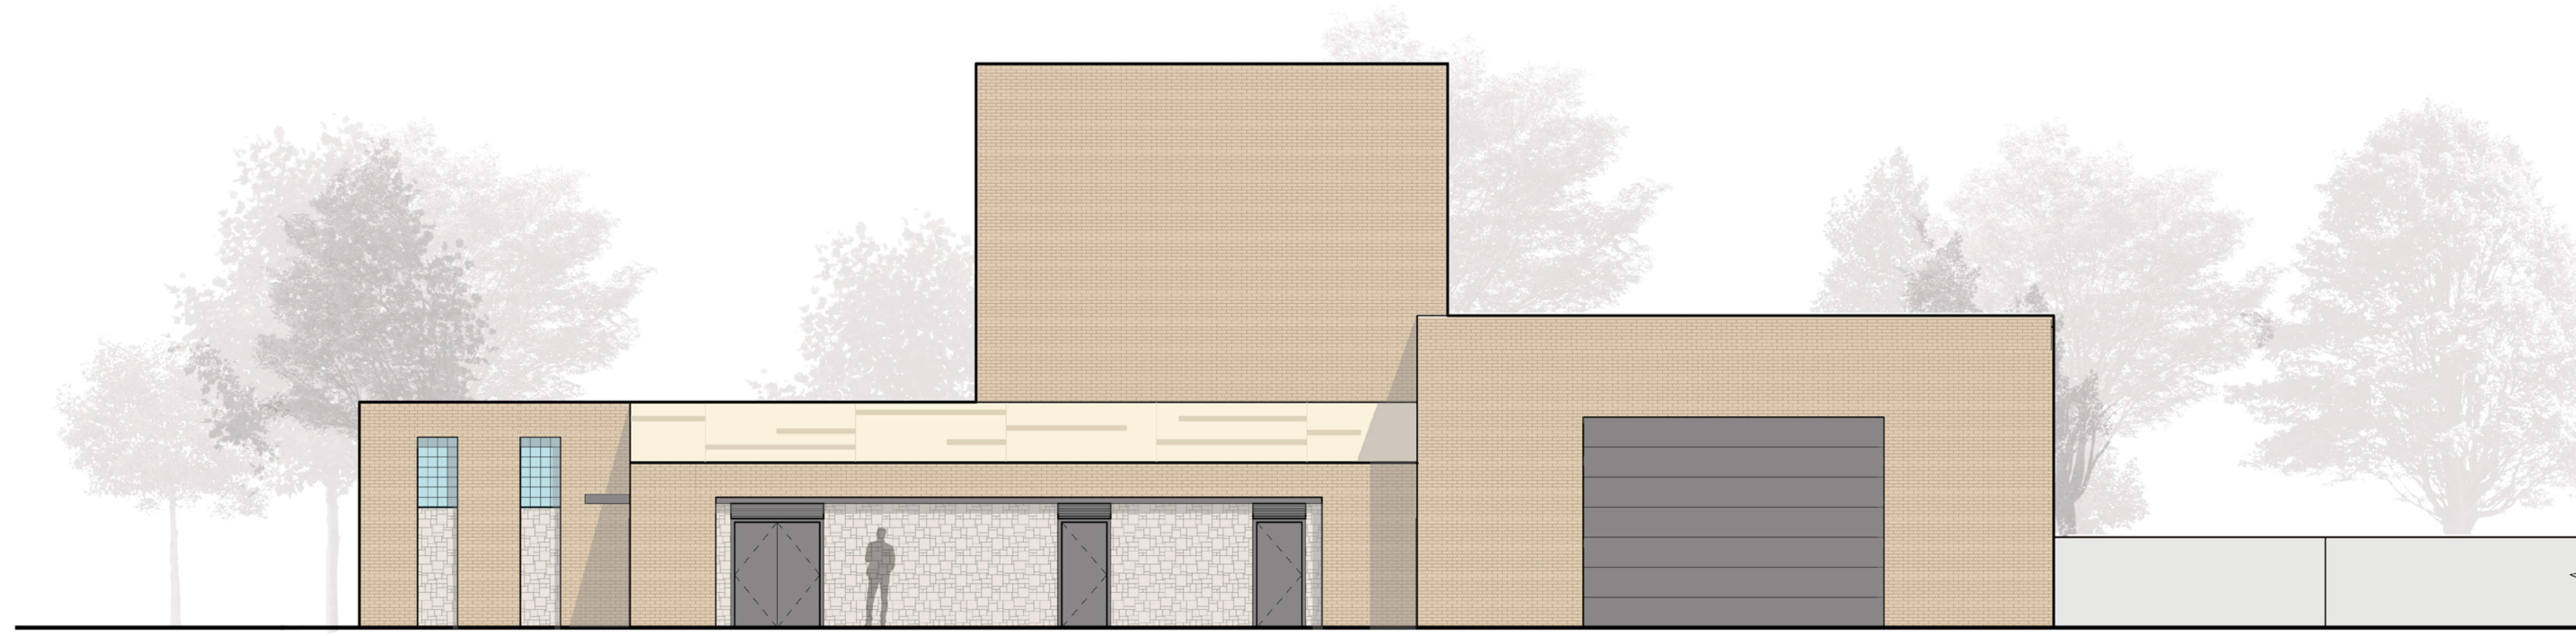

2 NORTH ELEVATION
A02 1/8" = 1'-0"

1 SOUTH ELEVATION
A02 1/8" = 1'-0"

Proposed Elevations
City of Madison Well 31
March 11, 2015

2 EAST ELEVATION
A03 1/8" = 1'-0"

1 WEST ELEVATION
A03 1/8" = 1'-0"

Proposed Elevations
City of Madison Well 31
March 11, 2015