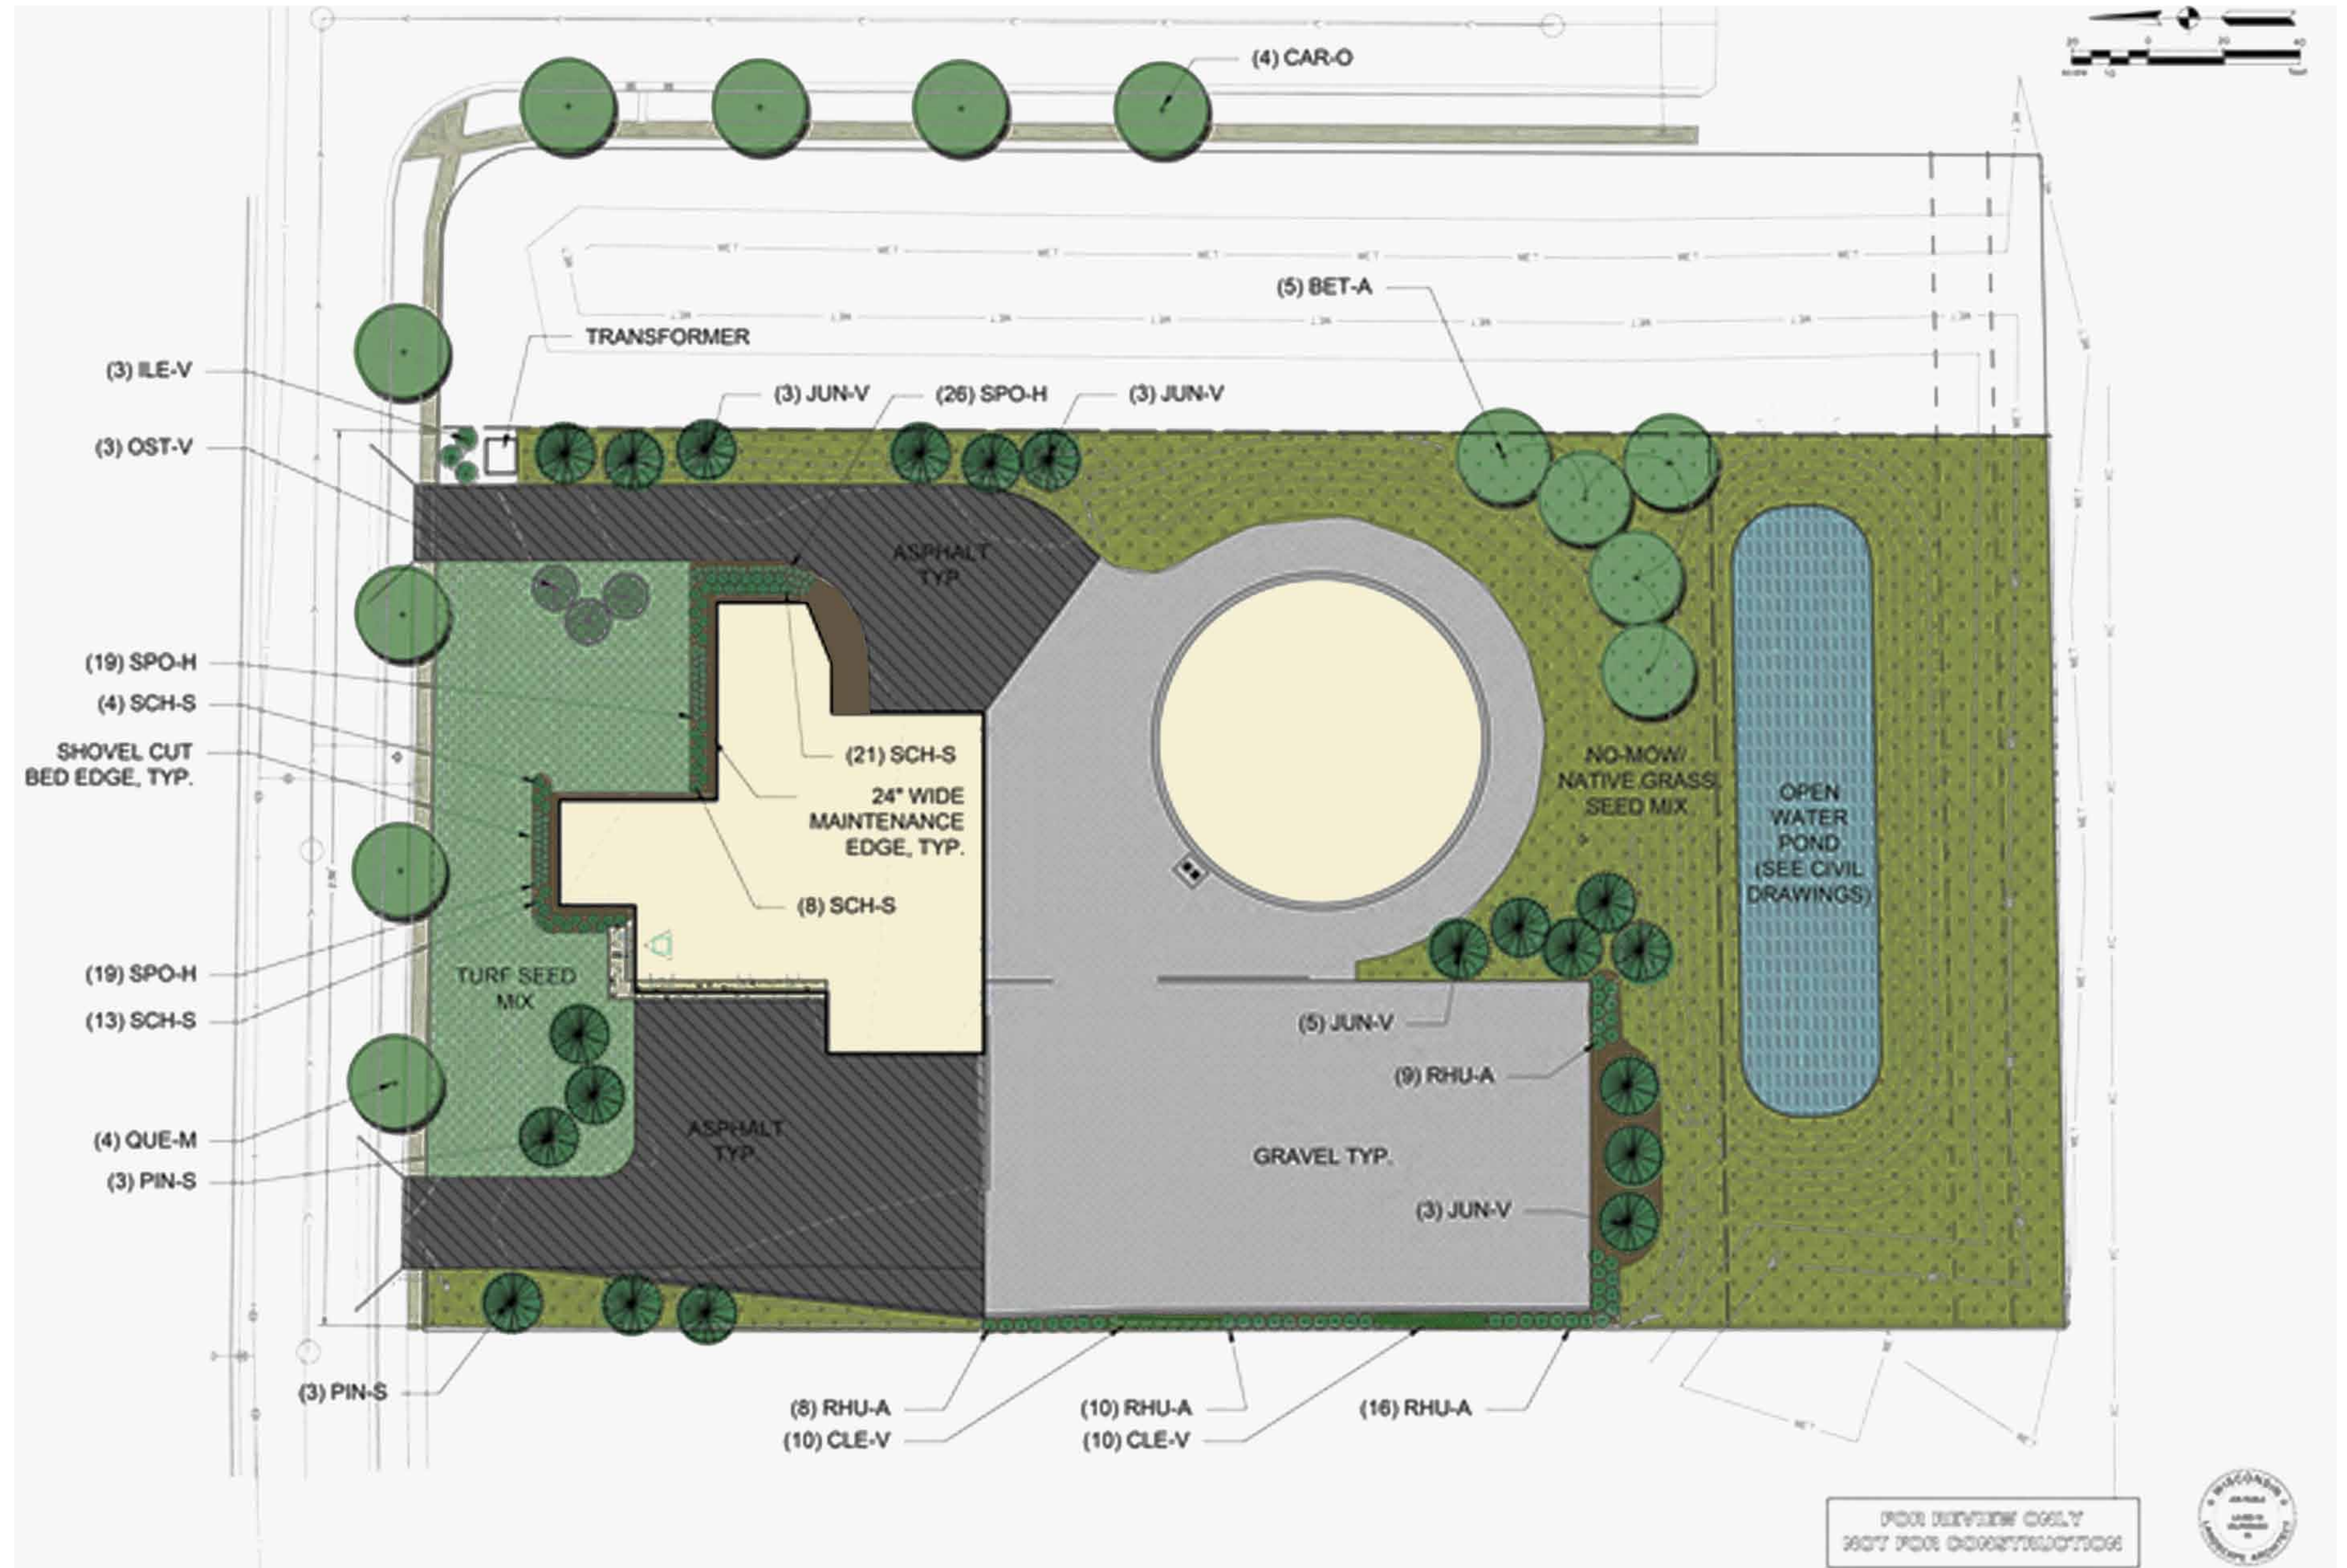

Sleep Inn & Suites

Bauer & Raether

Existing Site

Site Context Aerial
City of Madison Well 31
March 11, 2015

City of Madison Well 31
March 11, 2015

Site Landscape Plan
 City of Madison Well 31
 March 11, 2015

2 NORTH ELEVATION
A02 1/8" = 1'-0"

1 SOUTH ELEVATION
A02 1/8" = 1'-0"

Proposed Elevations
City of Madison Well 31
March 11, 2015

2 EAST ELEVATION
A03 1/8" = 1'-0"

1 WEST ELEVATION
A03 1/8" = 1'-0"

Proposed Elevations
City of Madison Well 31
March 11, 2015