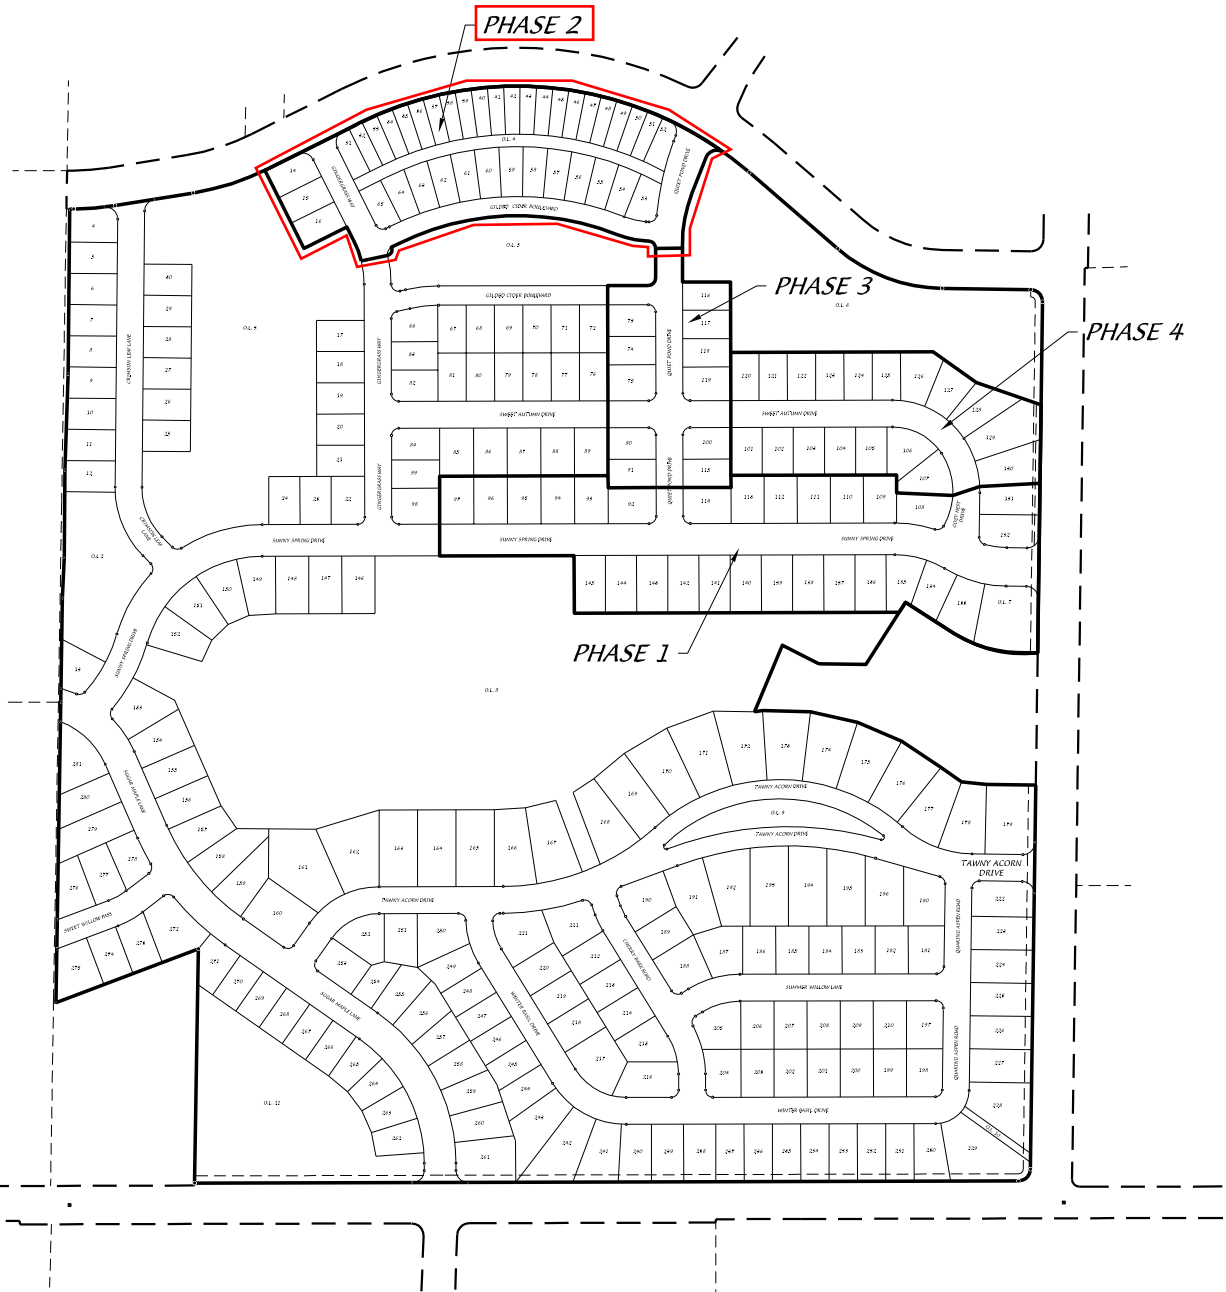

1000 OAKS

D'ONOFRIO KOTTKE AND ASSOCIATES, INC.
 7530 Westward Way, Madison, WI 53717
 Phone: 608.833.7530 • Fax: 608.833.1089
YOUR NATURAL RESOURCE FOR LAND DEVELOPMENT

0 400

Scale 1" = 400'

DATE: 10-21-16
 F.N.: 13-05-152
 REV.

DRAWN BY:

U:/USER/1305152/DRAWINGS/PHASE MAP.DWG