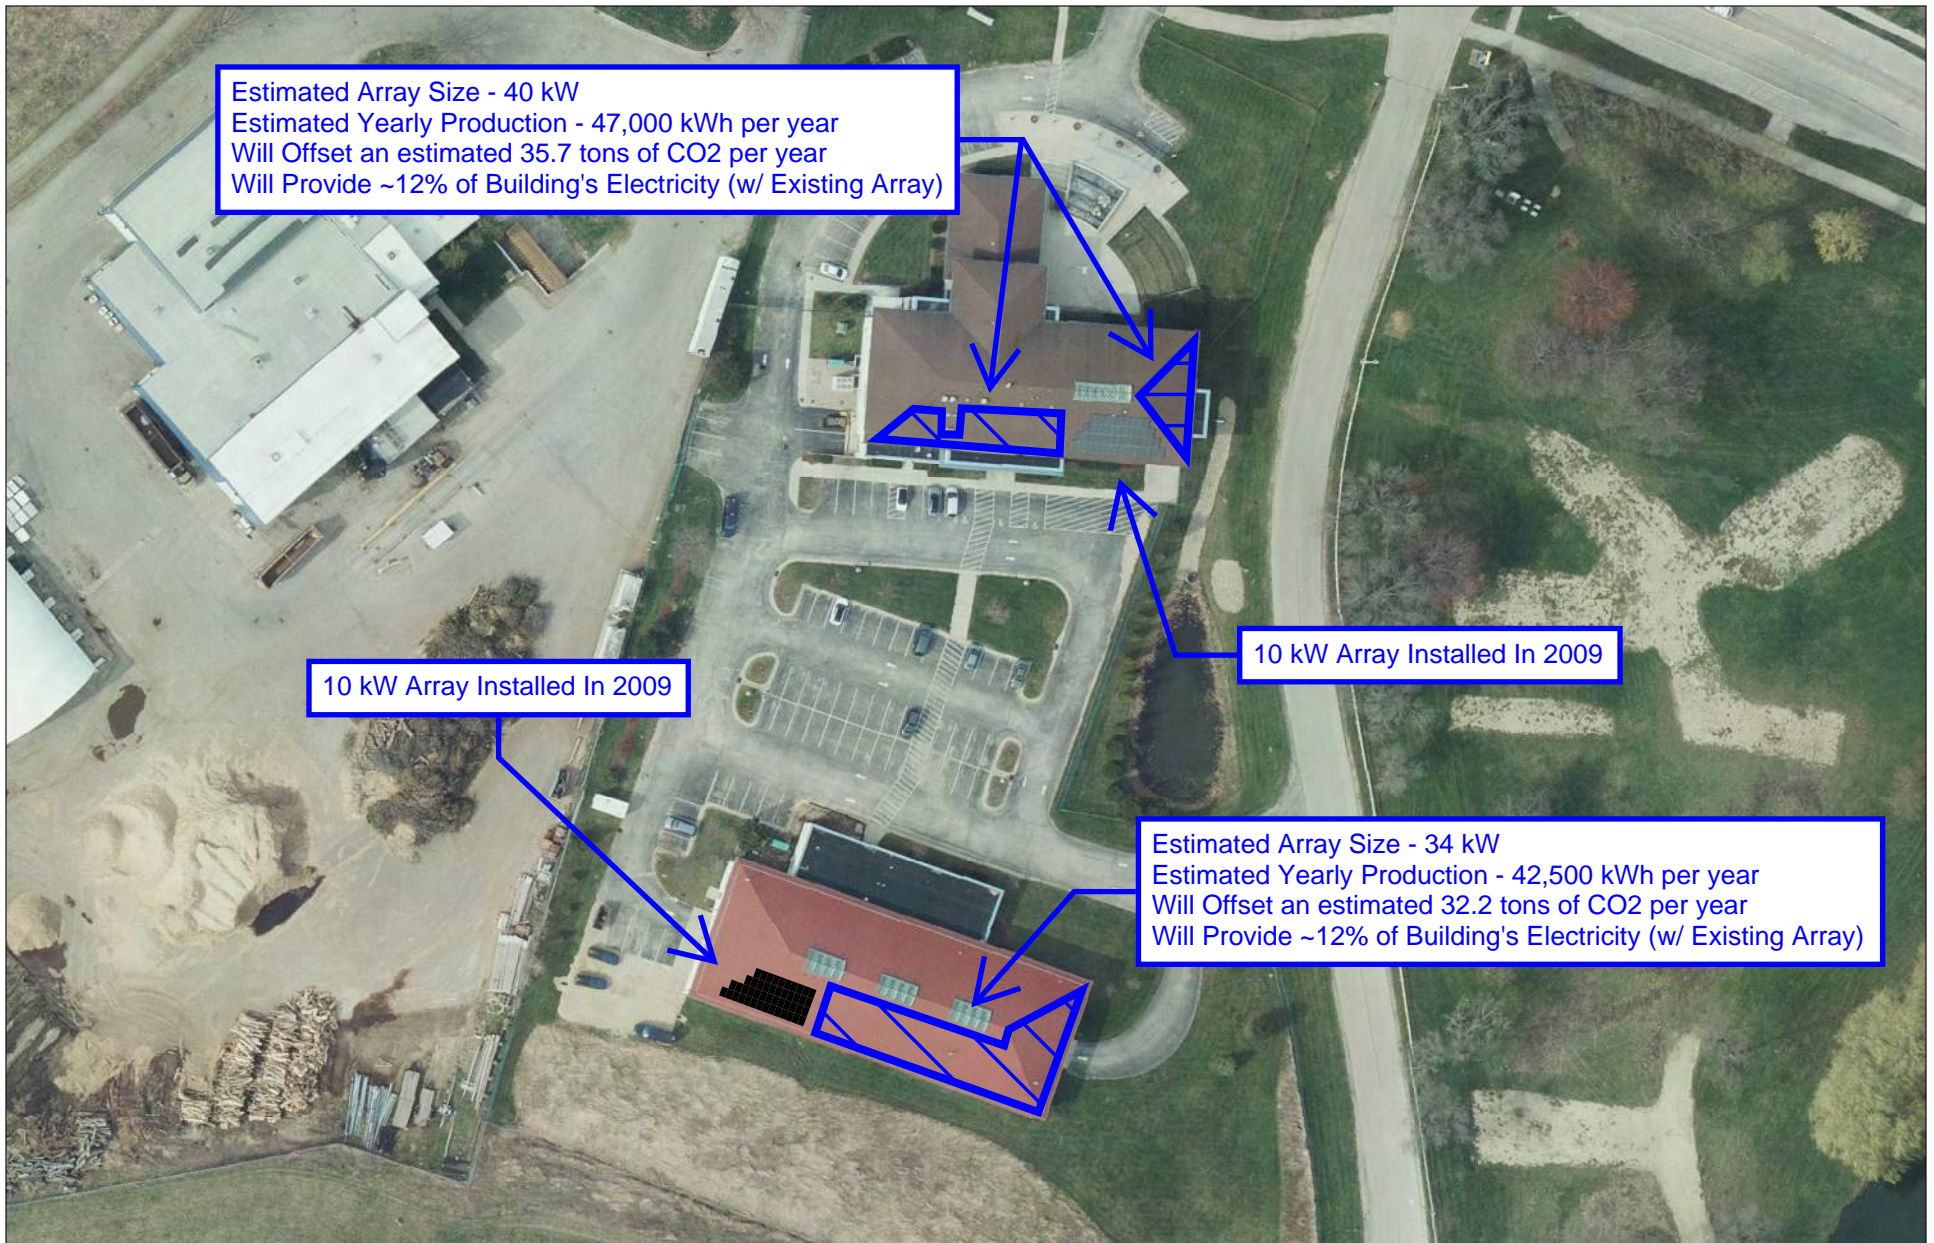

Note: 1" - 500'

City of Madison, WI - GIS/Mapping data

Printed By: enwhm

Disclaimer: The City makes no representation about the accuracy of these records and shall not be liable for any damages

Scale: 1 In = 100 Ft