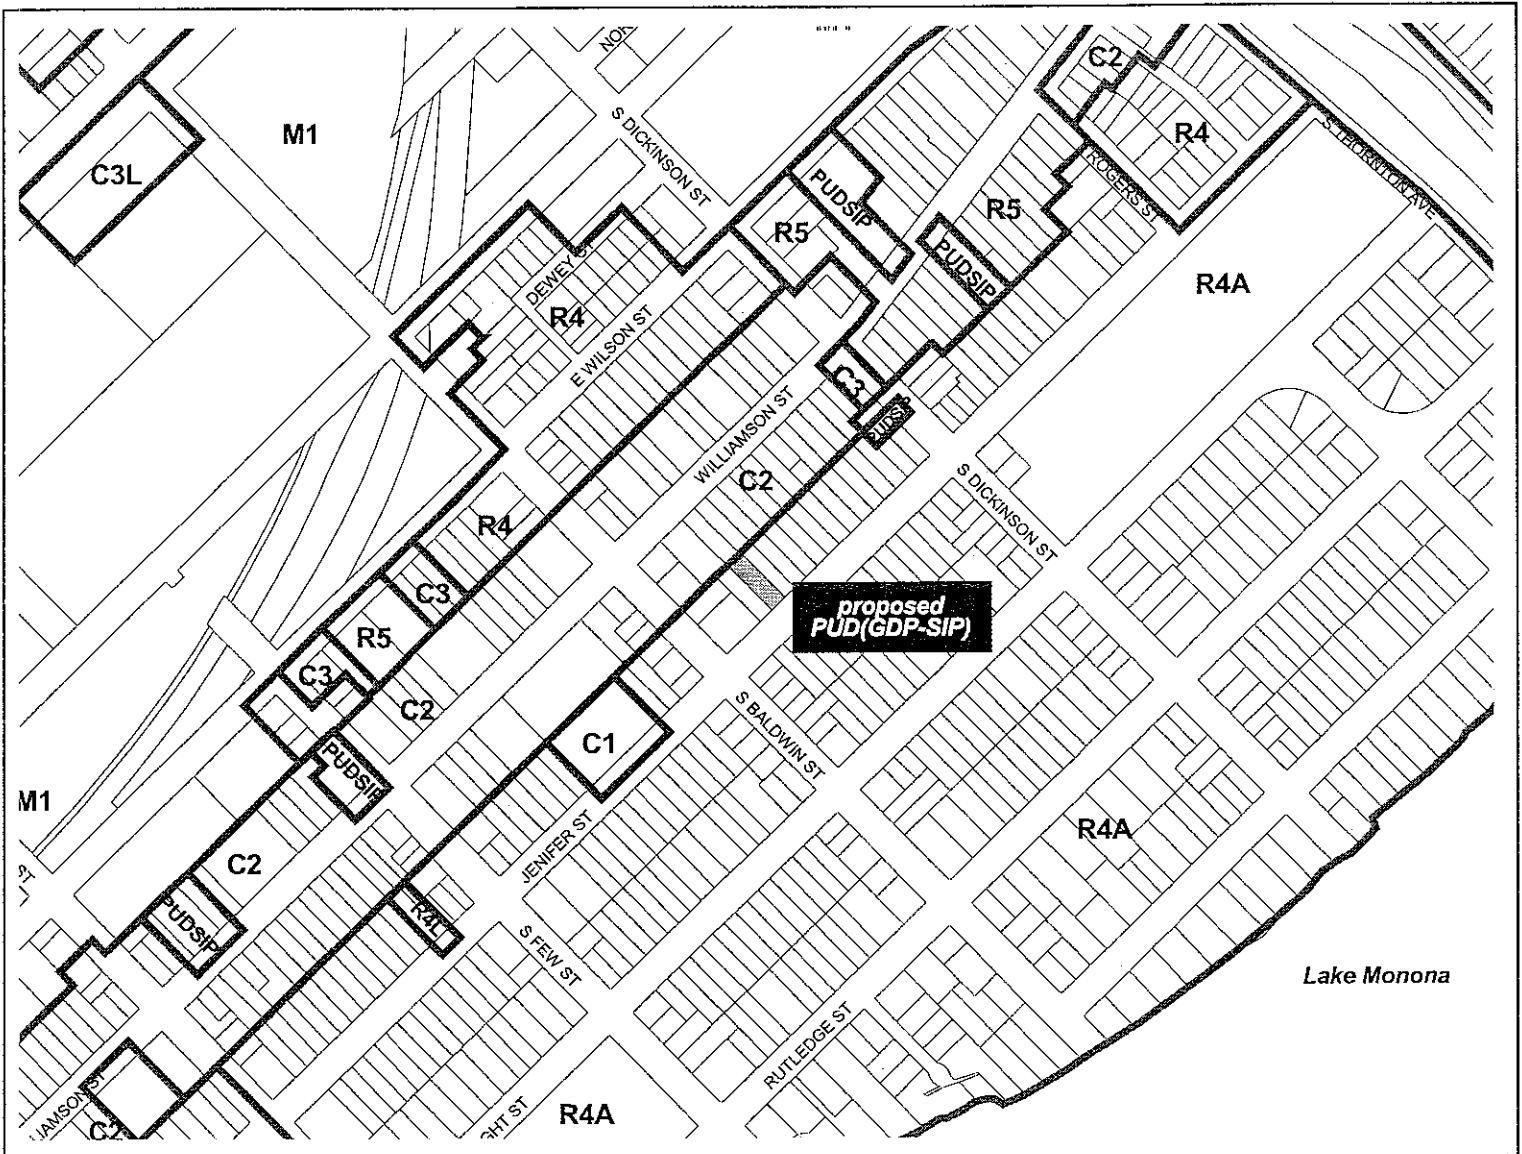

For Questions contact: Pete Olson at: 267-1150 or polson@cityofmadison.com or City Planning at 266-4635