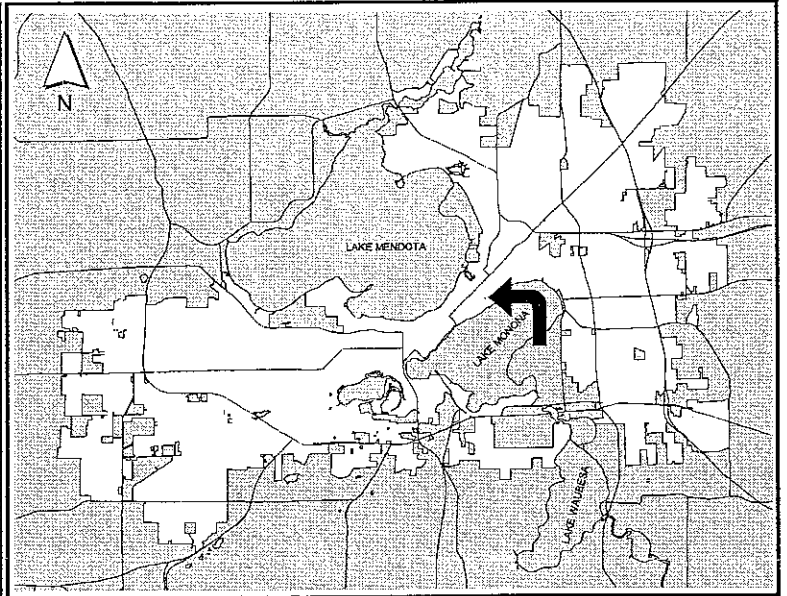

CITY OF MADISON

Proposed Demolition & Rezoning

Location: 1310 Jenifer Street
Applicant: Michael Matty - Renaissance Property Group
From R4A District(s)
To PUD(GDP-SIP) District(s)
Existing Use: Vacant Single Family Home
Proposed Use: Demolish House and Build New 2-Unit Condominium
File No. _____
Public Hearing Dates: _____
Plan Commission 05 June 2006
Common Council 20 June 2006