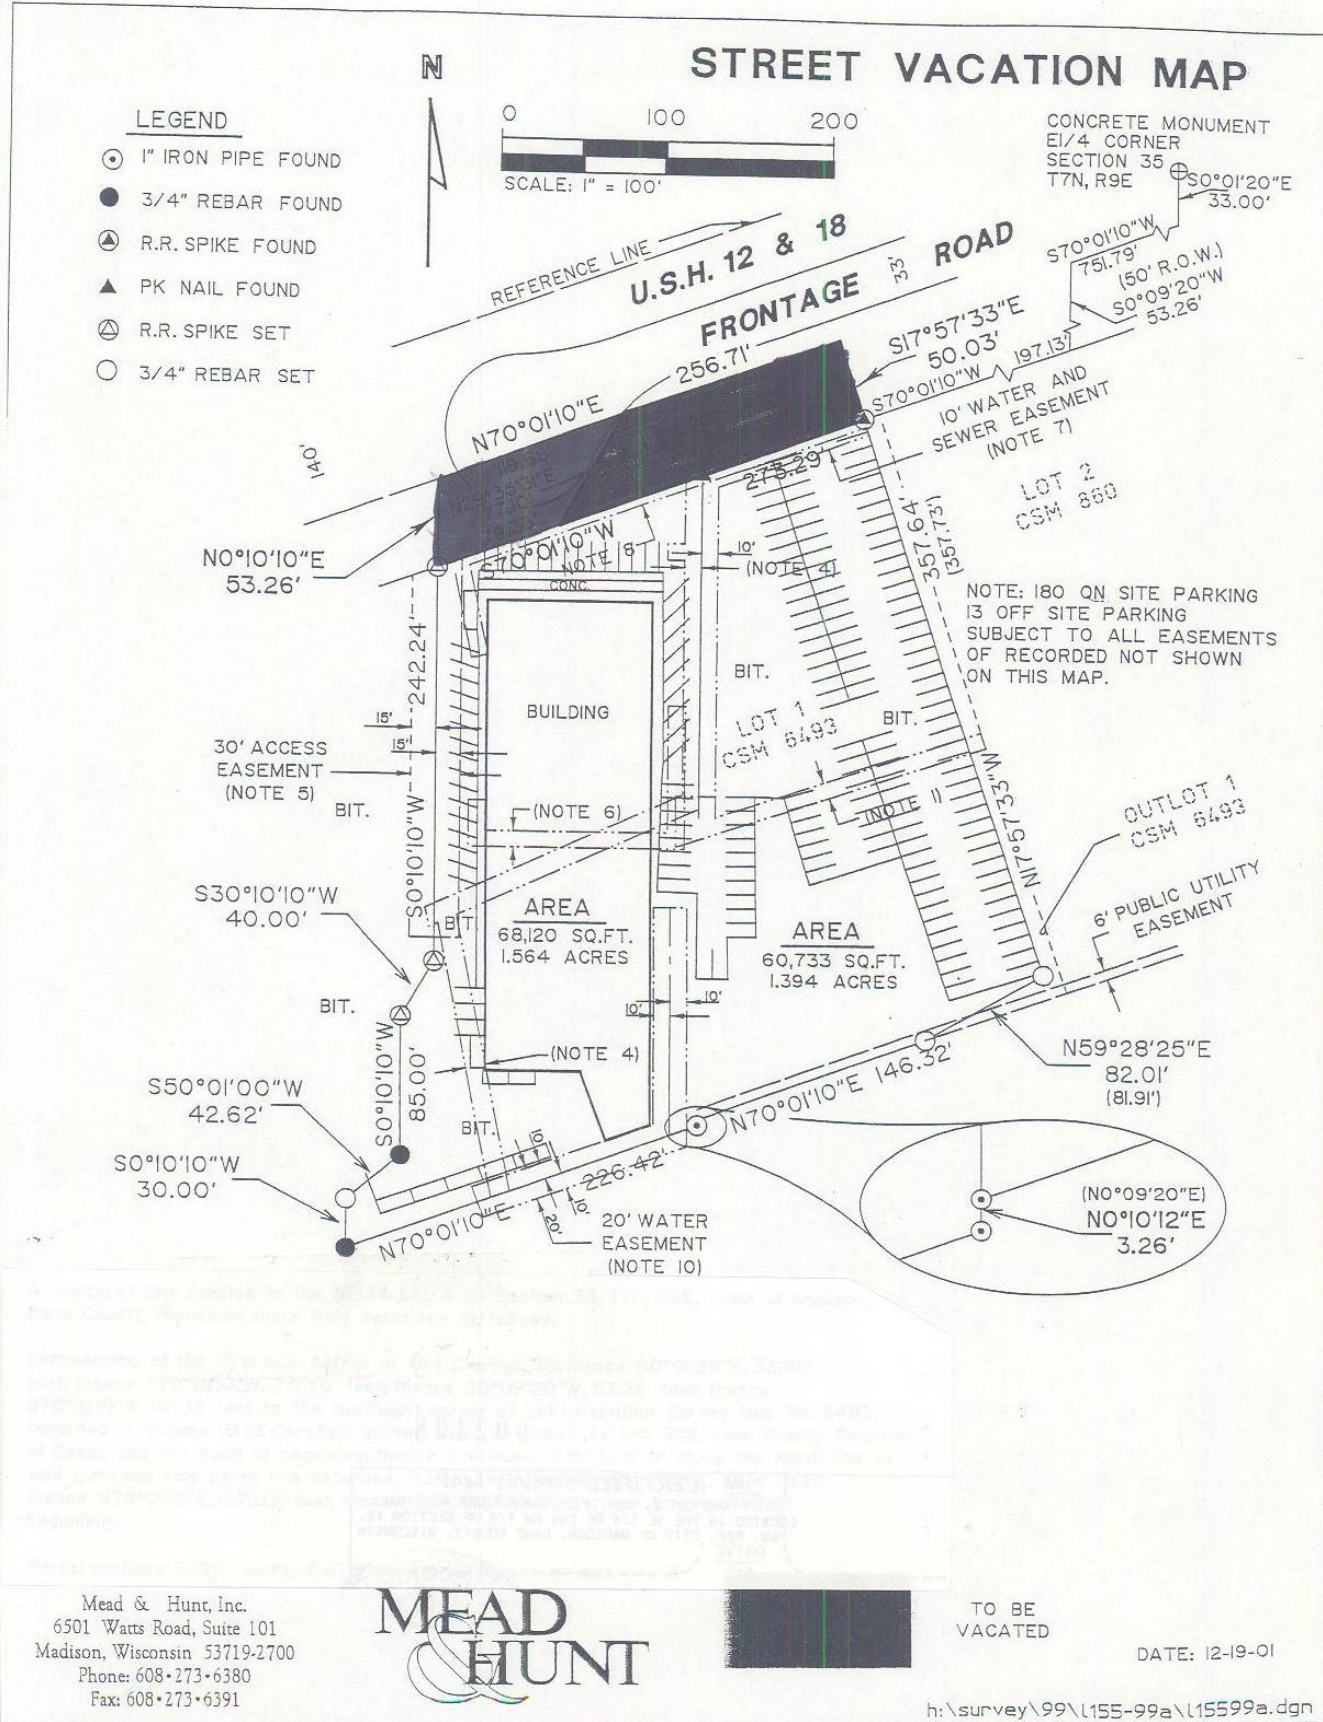

**EXHIBIT A: VACATION OF, WEST BELTLINE HIGHWAY FRONTAGE ROAD**

Mead & Hunt, Inc.  
6501 Watts Road, Suite 101  
Madison, Wisconsin 53719-2700  
Phone: 608-273-6380  
Fax: 608-273-6391

TO BE VACATED

DATE: 12-19-01

h:\survey\99\1155-99a\115599a.dgn