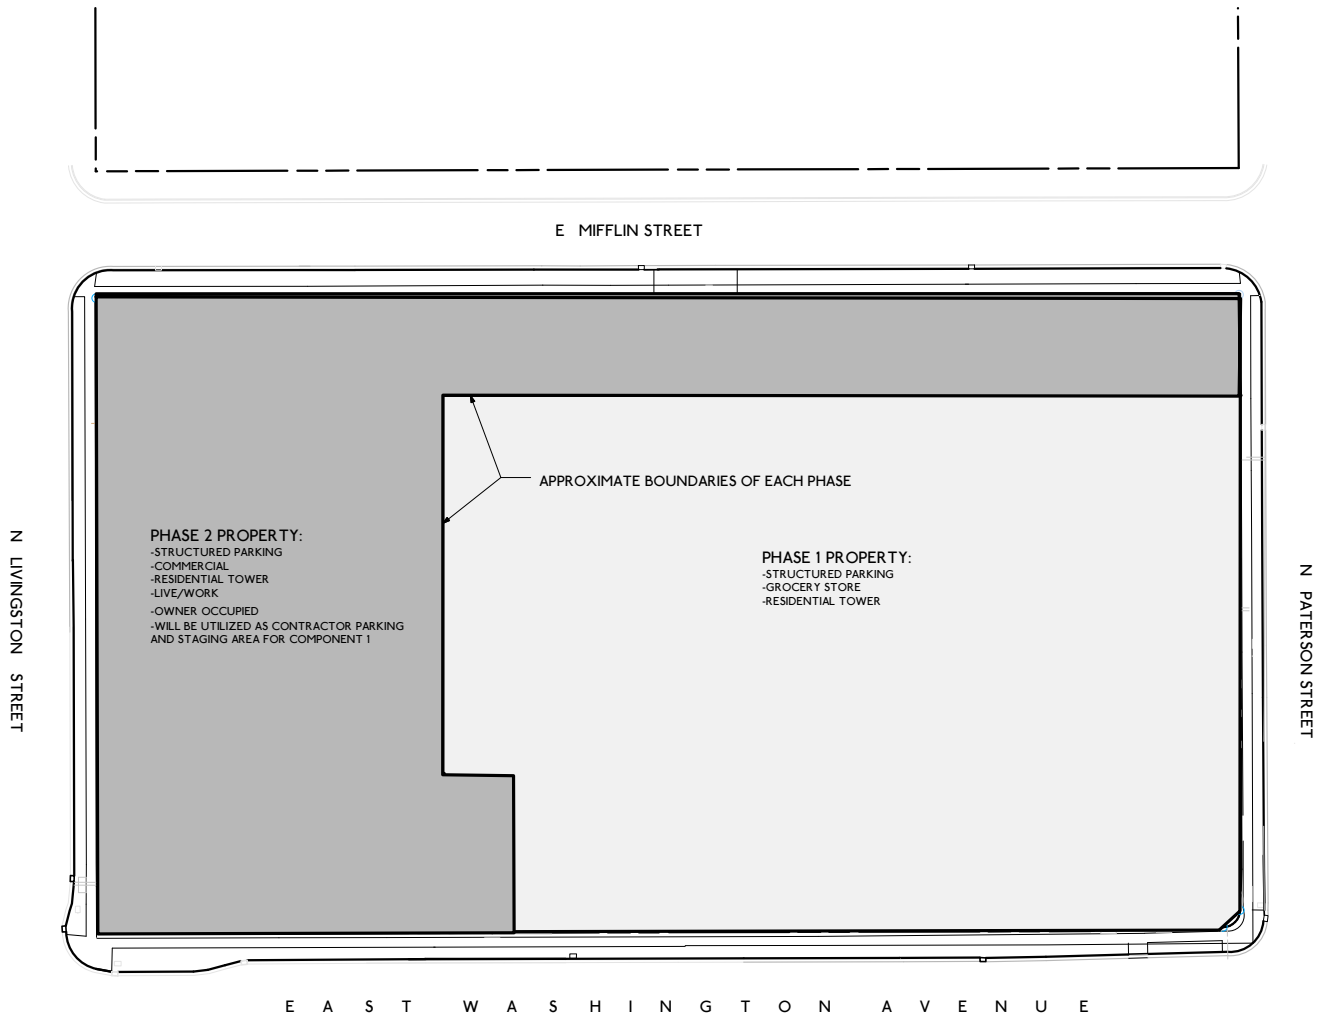

E X H I B I T "C"

PROPOSED PROJECT PHASING	
 GEBHARDT DEVELOPMENT	DATE
	05.23.13
	PROPOSED MIXED USE DEVELOPMENT 800 BLOCK EAST WASHINGTON AVENUE MADISON, WI