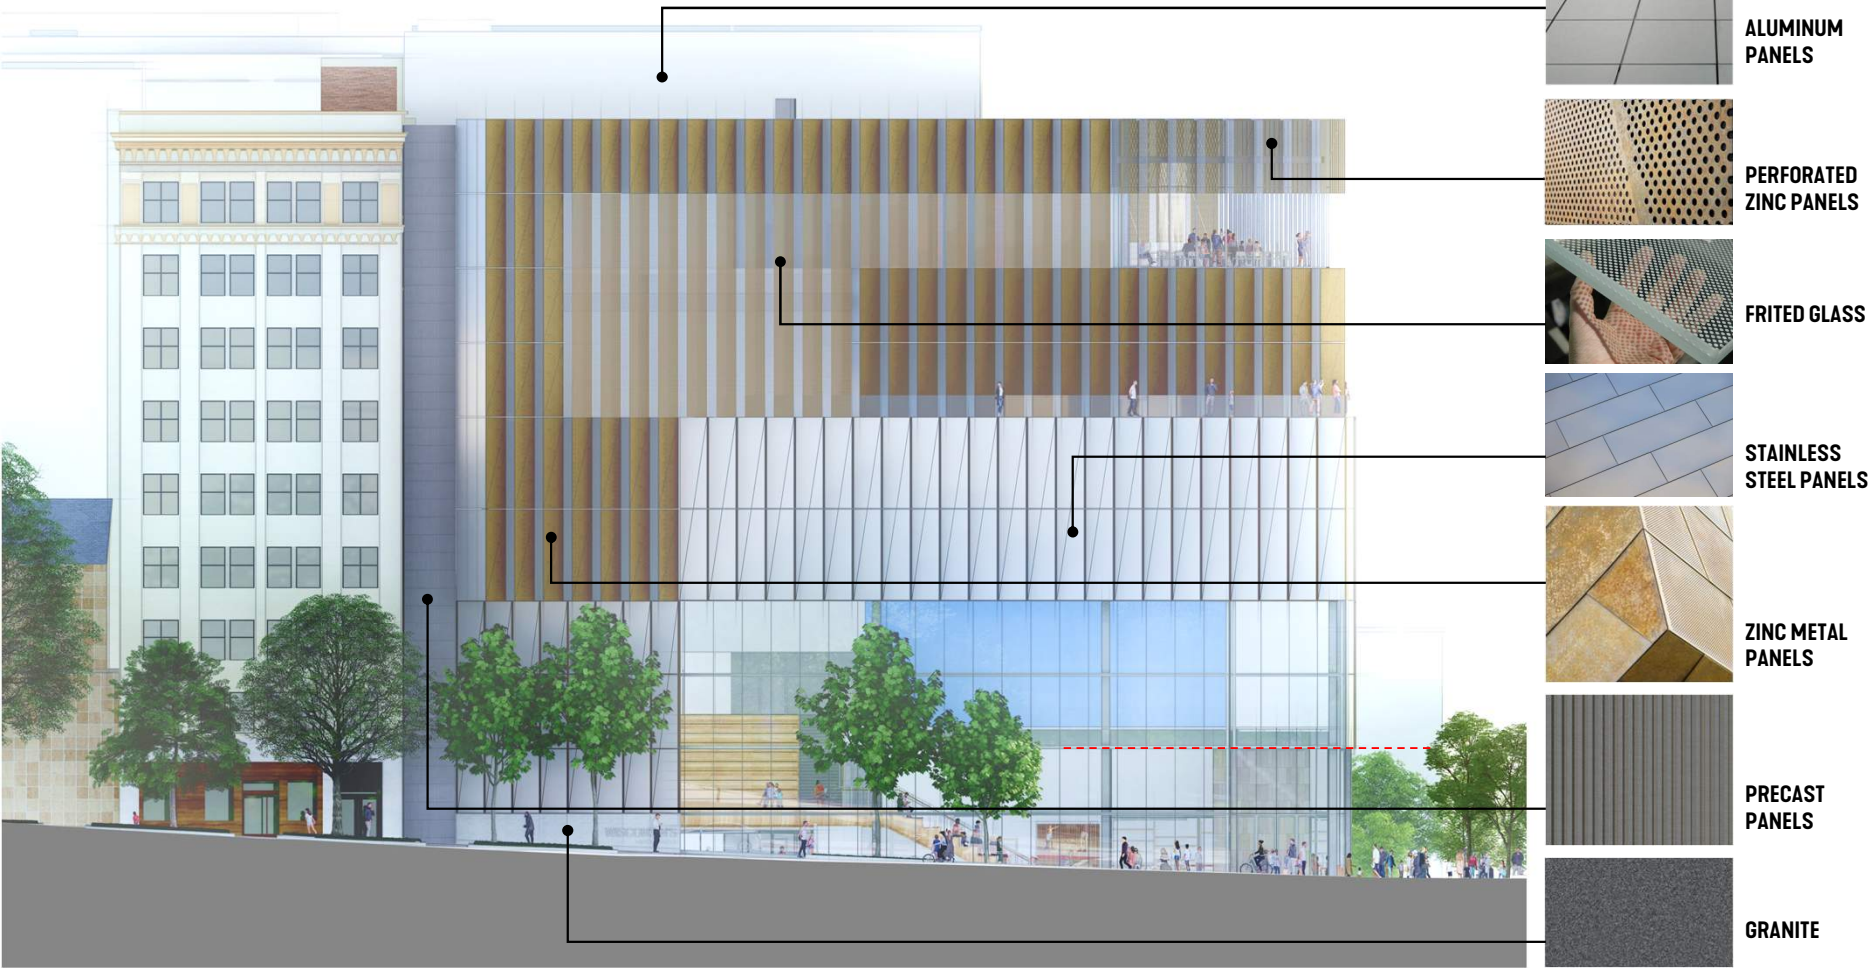

# NORTHEAST ELEVATION

# NORTHWEST ELEVATION

# SOUTHWEST ELEVATION

# SOUTH CORNER RENDERING

RAL 8001 - Mica  
Finished to match  
Zinc Tone

Duranar XL  
BK20413XL  
PPG Finish

Zinc

Stainless Steel