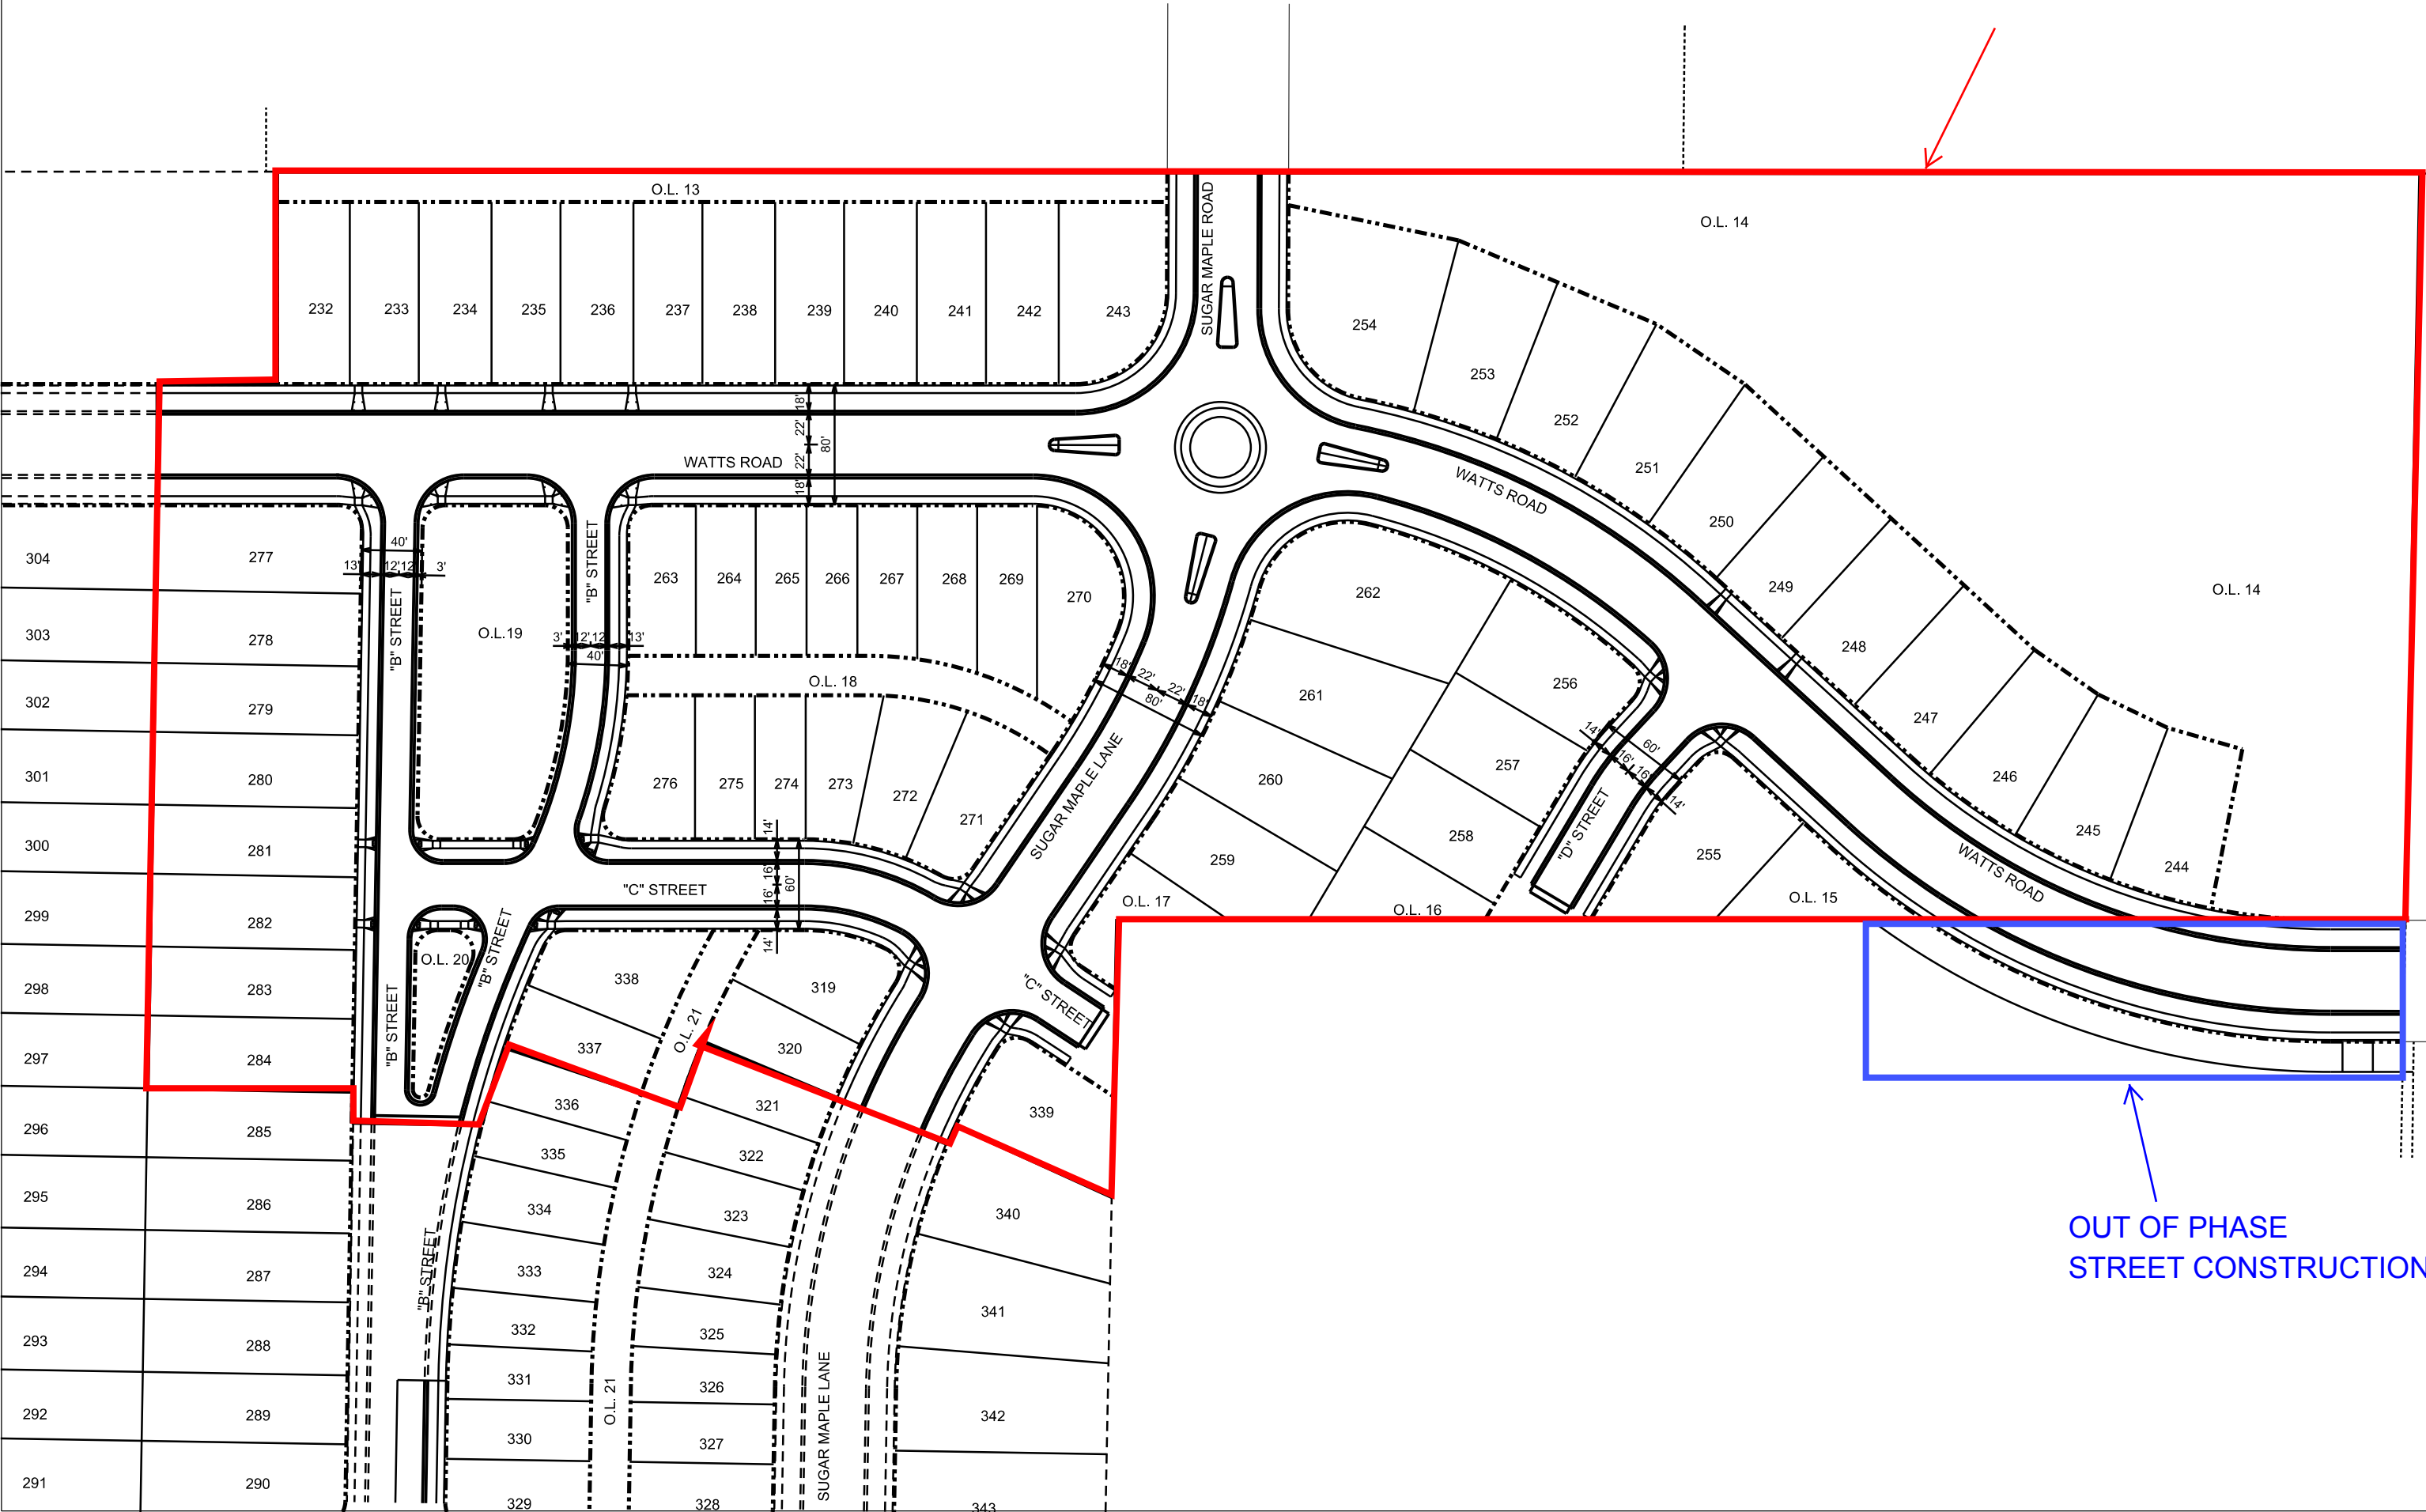

BIRCHWOOD POINT  
SOUTH - PHASE 1

OUT OF PHASE  
STREET CONSTRUCTION

0 400  
 Scale 1" = 400'

DATE: 03-23-18  
 REV.:  
 F.N.: 17-07-116  
 DRAWN BY: JMS