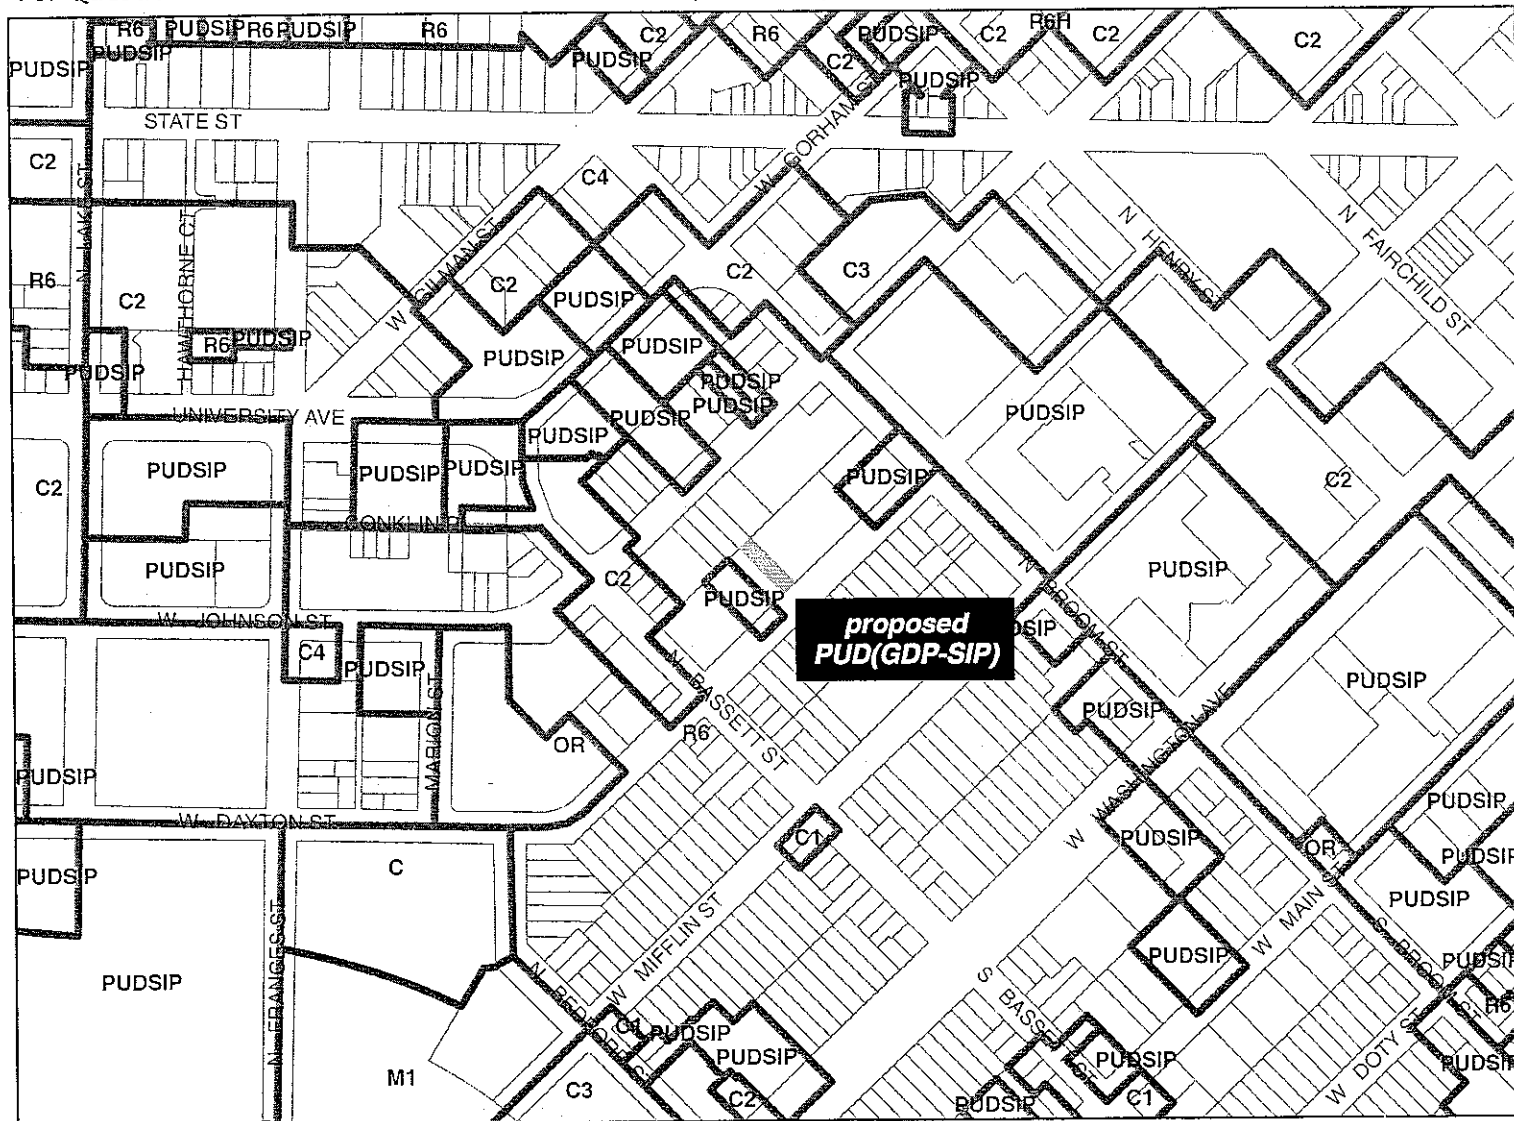

For Questions Contact: Tim Parks at: 261-9632 or tparks@cityofmadison.com or City Planning at 266-4635