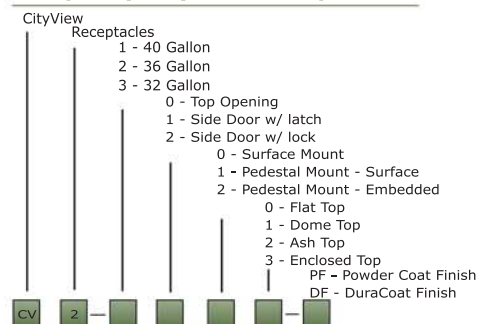

To Specify CityView Receptacles

* Side Door and Pedestal mount receptacles available in 36 gallon capacity only.

* Side Door not available in pedestal mount.