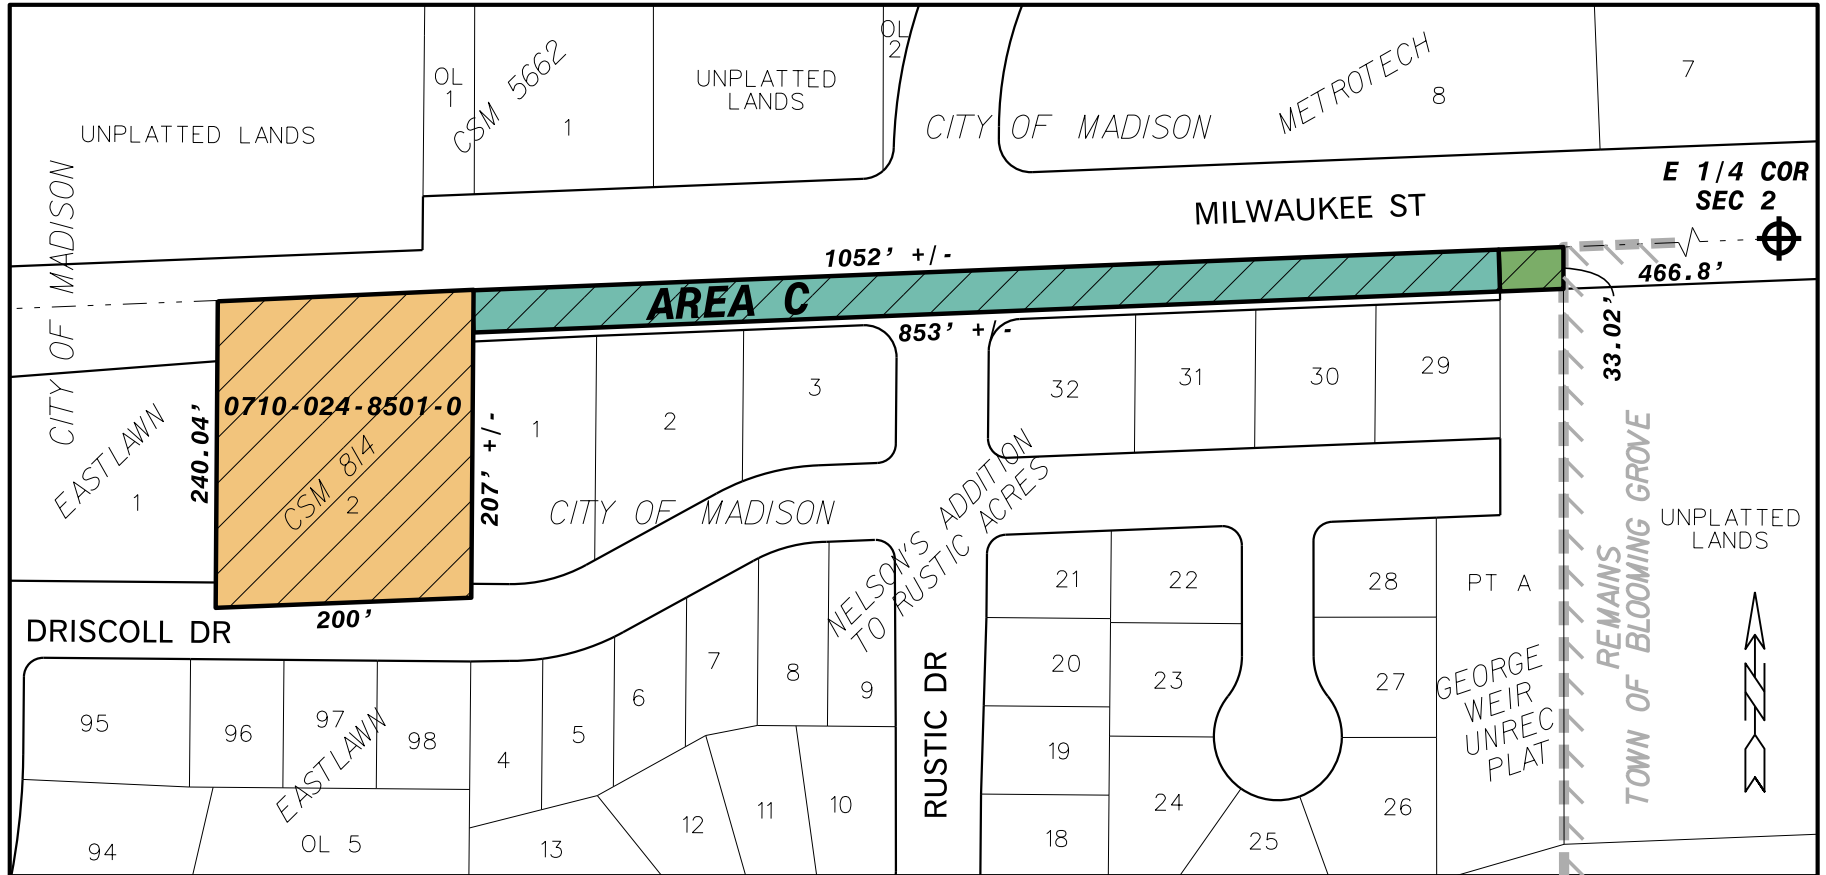

SCALE MAP 3 - AREA C (ALONG MILWAUKEE ST)

GRAPHIC SCALE (feet)