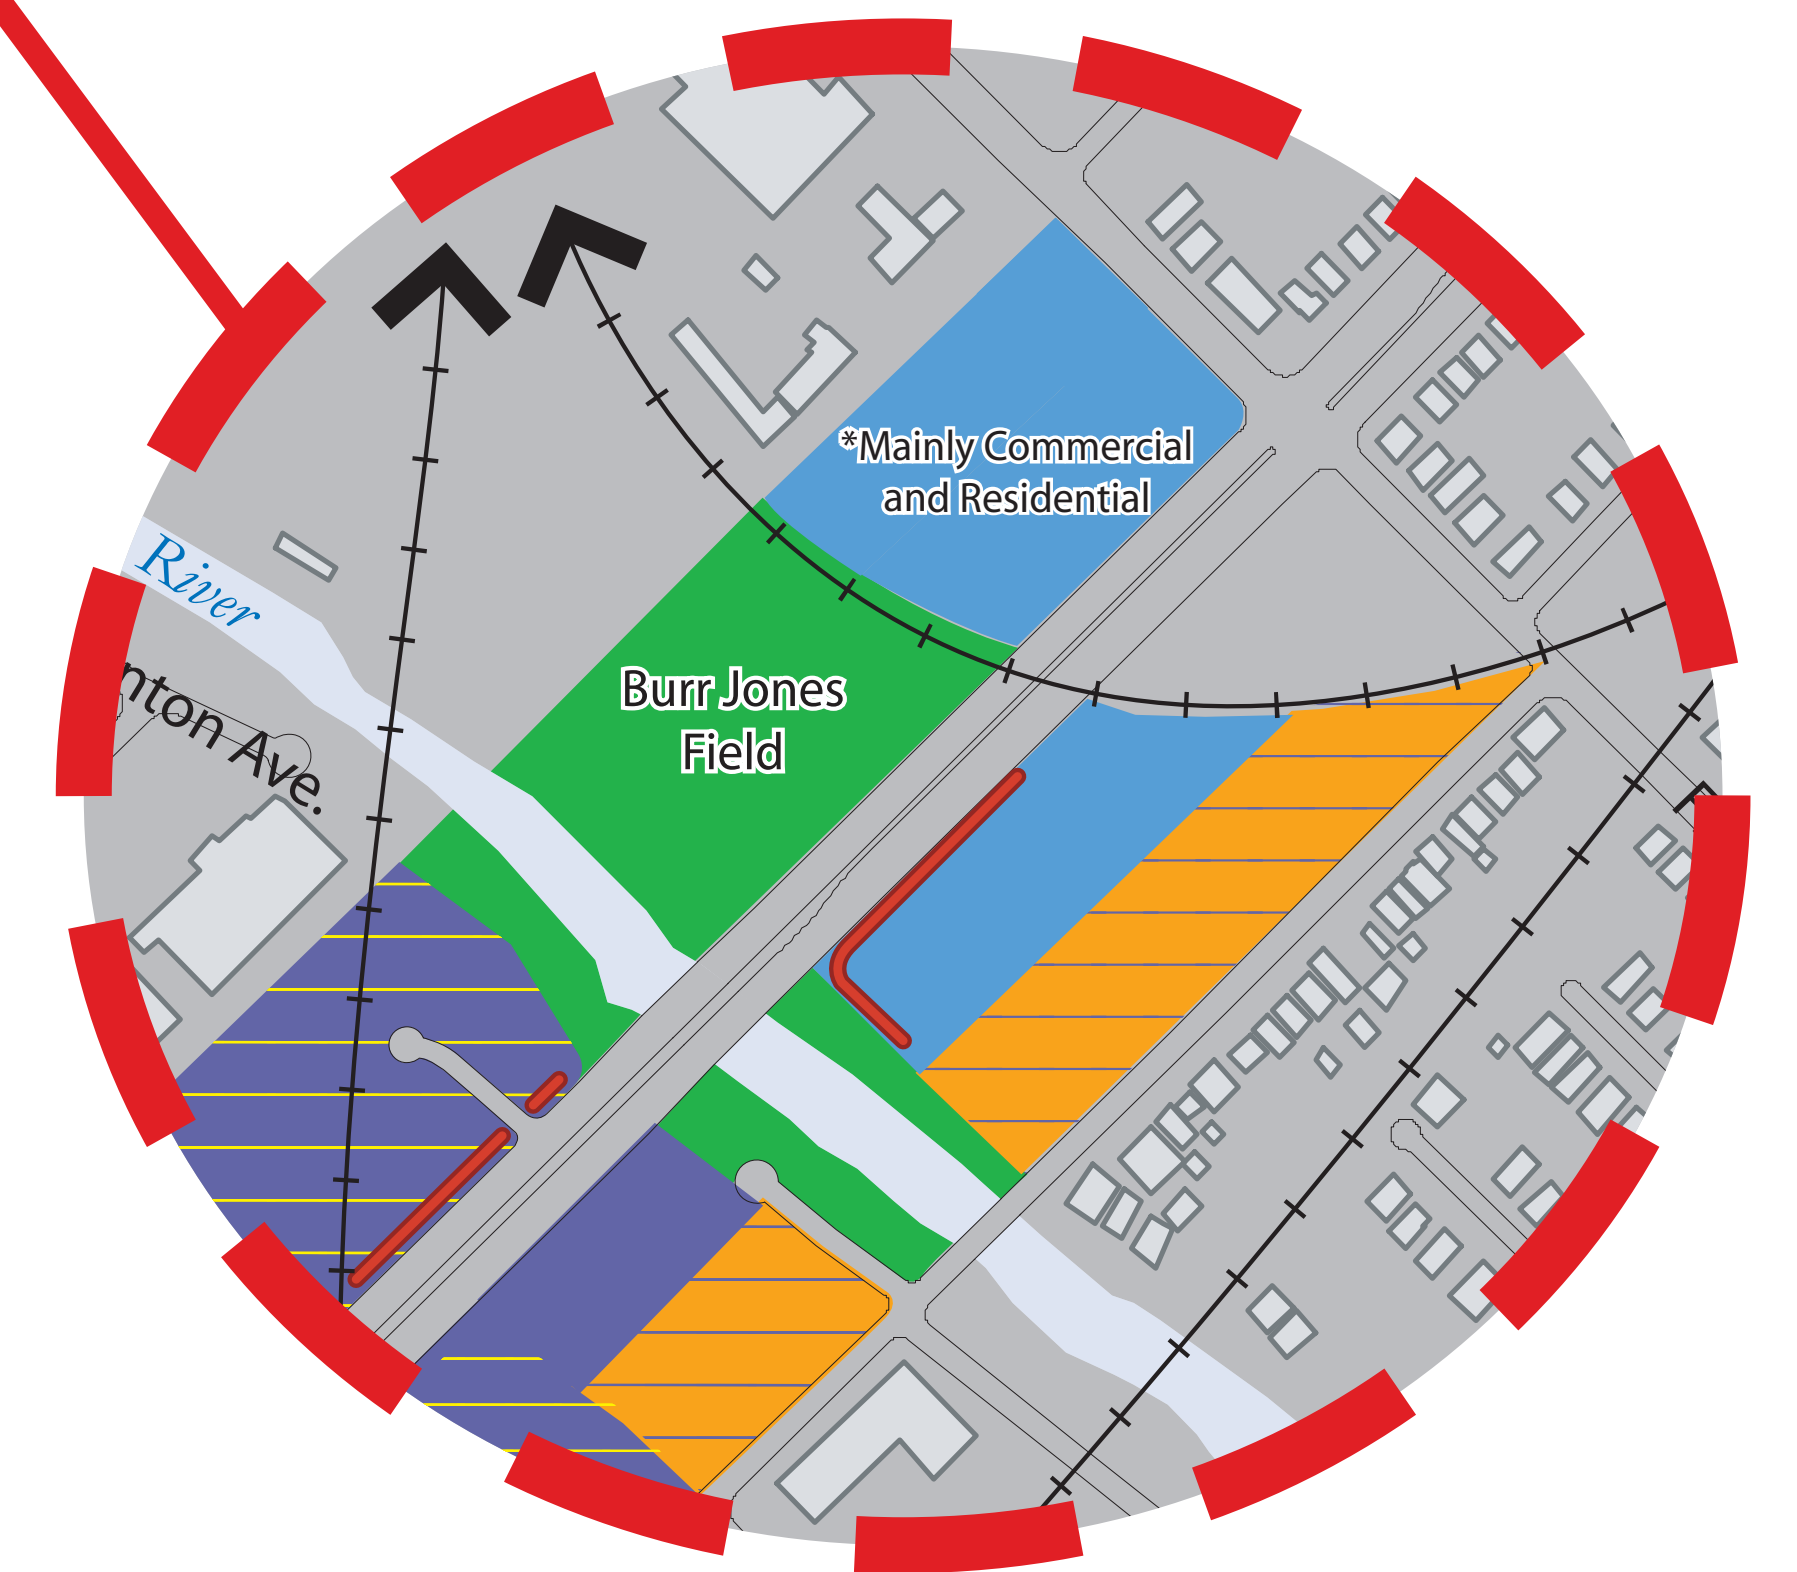

2016 Proposed Amendment to the Capitol Gateway Corridor Plan

2008 Capitol Gateway Corridor Plan Future Land Use Map

2008 Recommendation for
1800 South Block of E Washington Ave:

 **Employment/Residential**

2016 Proposed Amendment for
1800 South Block of E Washington Ave:

 **Community Mixed-Use**