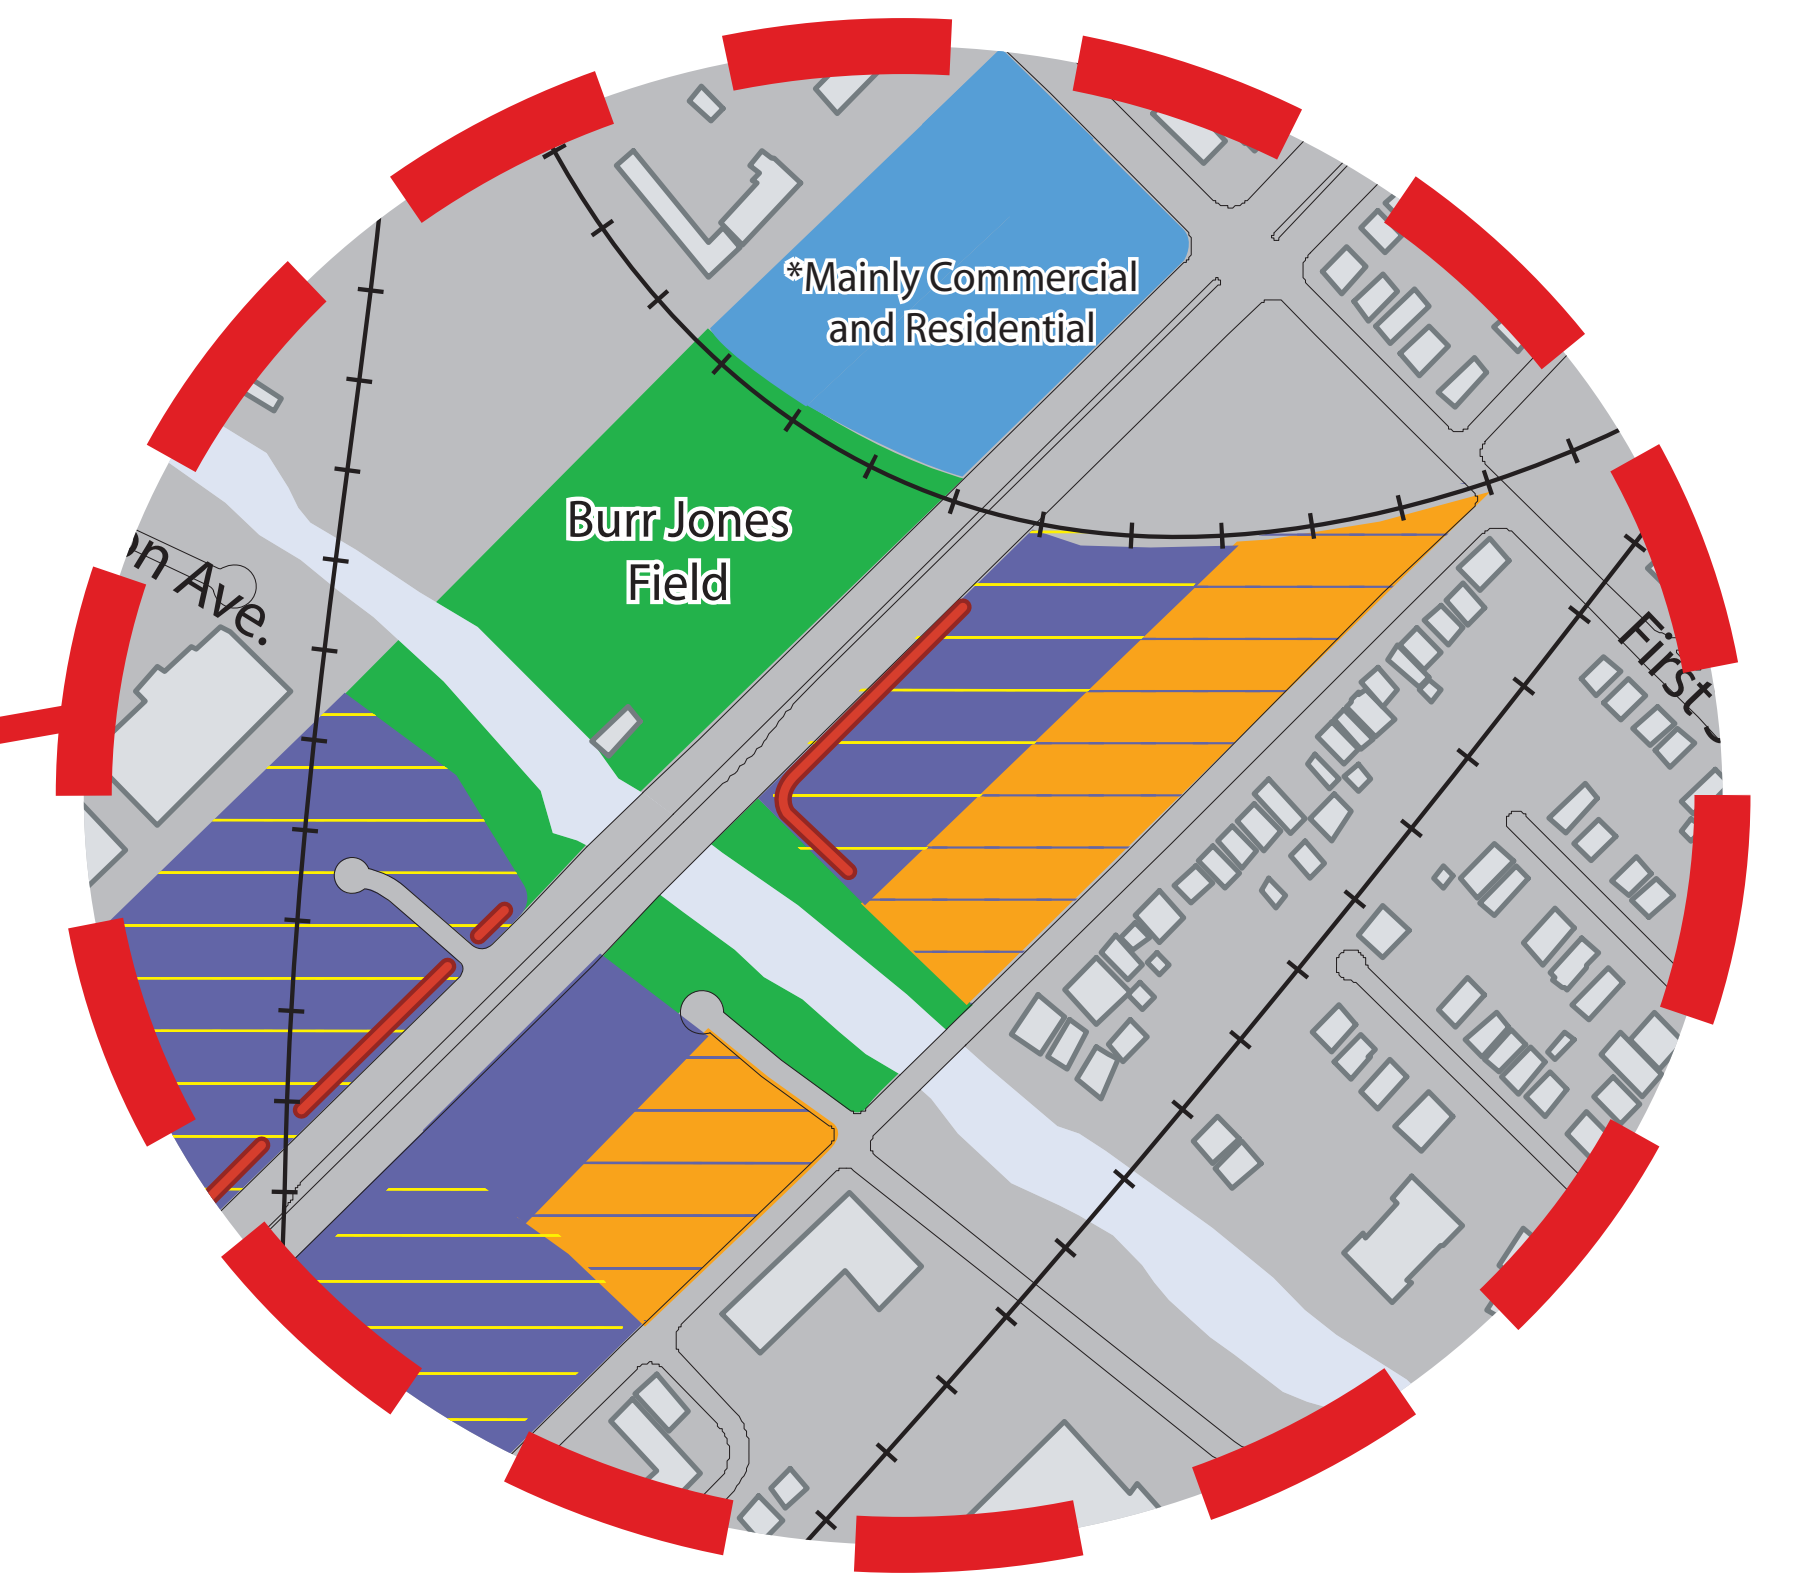

2016 Proposed Amendment to the Capitol Gateway Corridor Plan

2008 Capitol Gateway Corridor Plan Future Land Use Map

2008 Recommendation for
1800 South Block of E Washington Ave:

 **Employment/Residential**

2016 Proposed Amendment for
1800 South Block of E Washington Ave:

 **Community Mixed-Use**