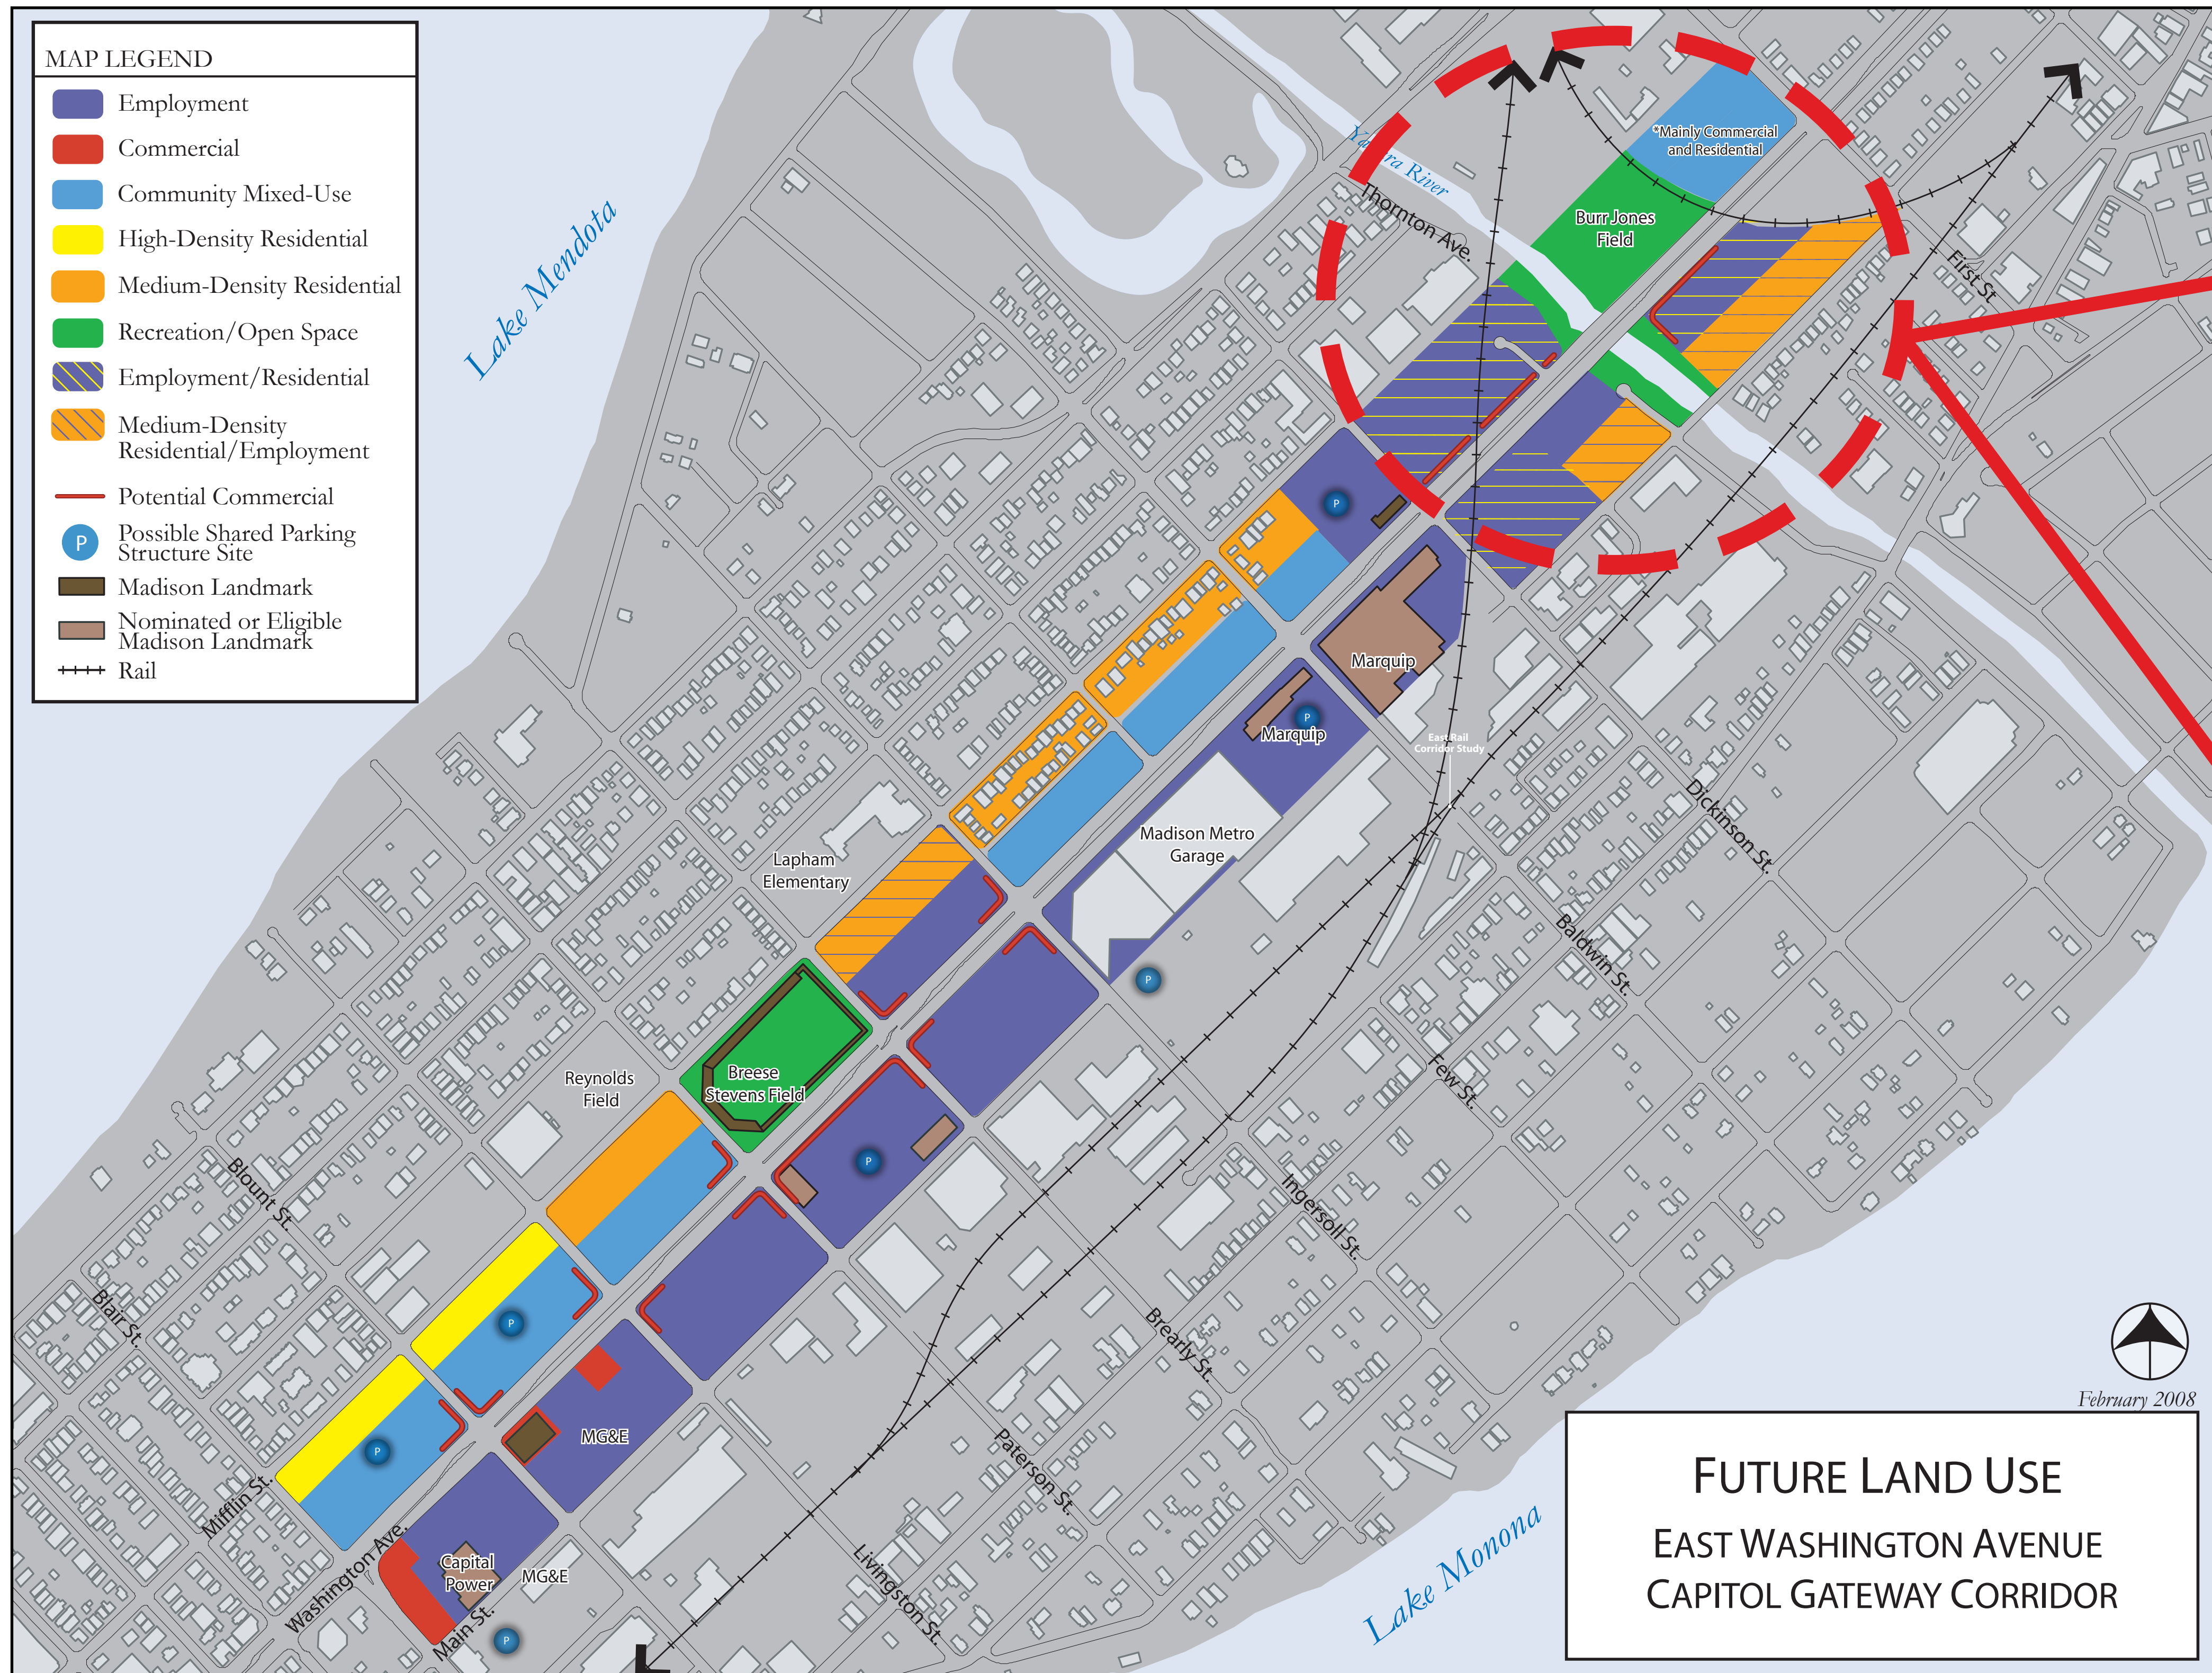

2016 Proposed Amendment to the Capitol Gateway Corridor Plan

2008 Capitol Gateway Corridor Plan Future Land Use Map

2008 Recommendation for
1800 South Block of E Washington Ave:

 **Employment/Residential**

2016 Proposed Amendment for
1800 South Block of E Washington Ave:

 **Community Mixed-Use**