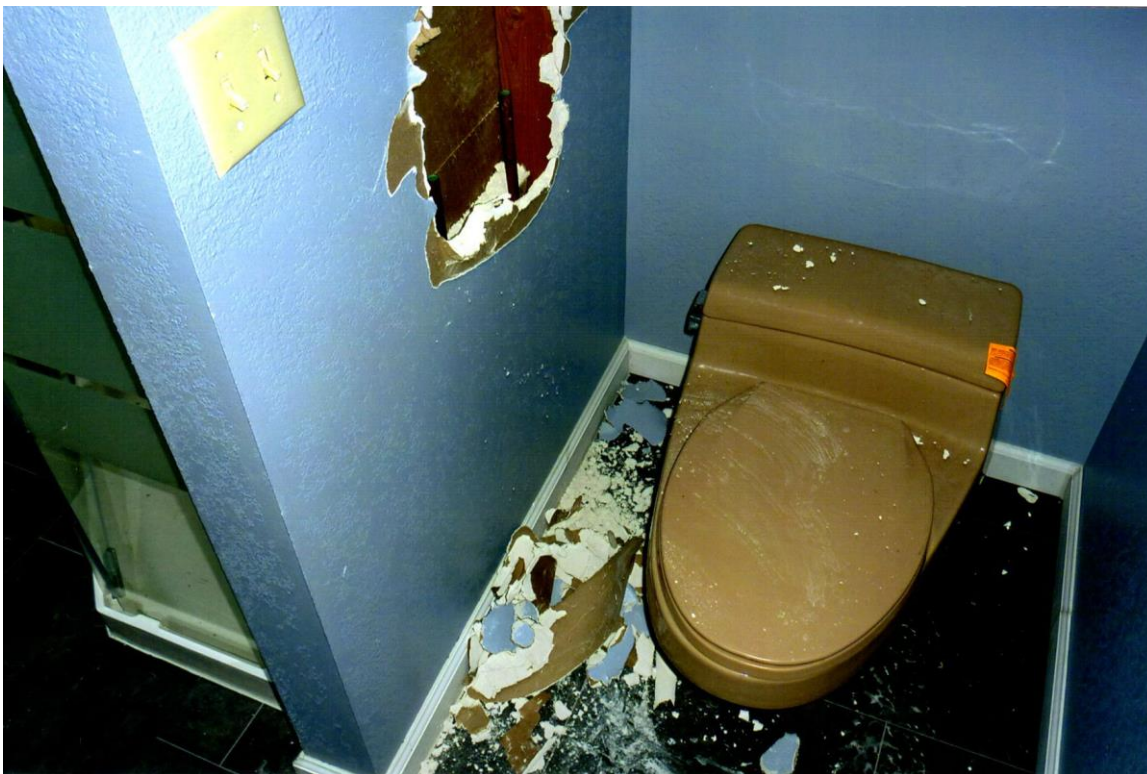

4102 VEITH AVE., MADISON WI

Master Bath

Master Bath

4102 VEITH AVE., MADISON WI

Lake Elevation

North Elevation

4102 VEITH AVE., MADISON WI

Street Elevation

South Elevation

4102 VEITH AVE., MADISON WI

Lower Level

Lower Level