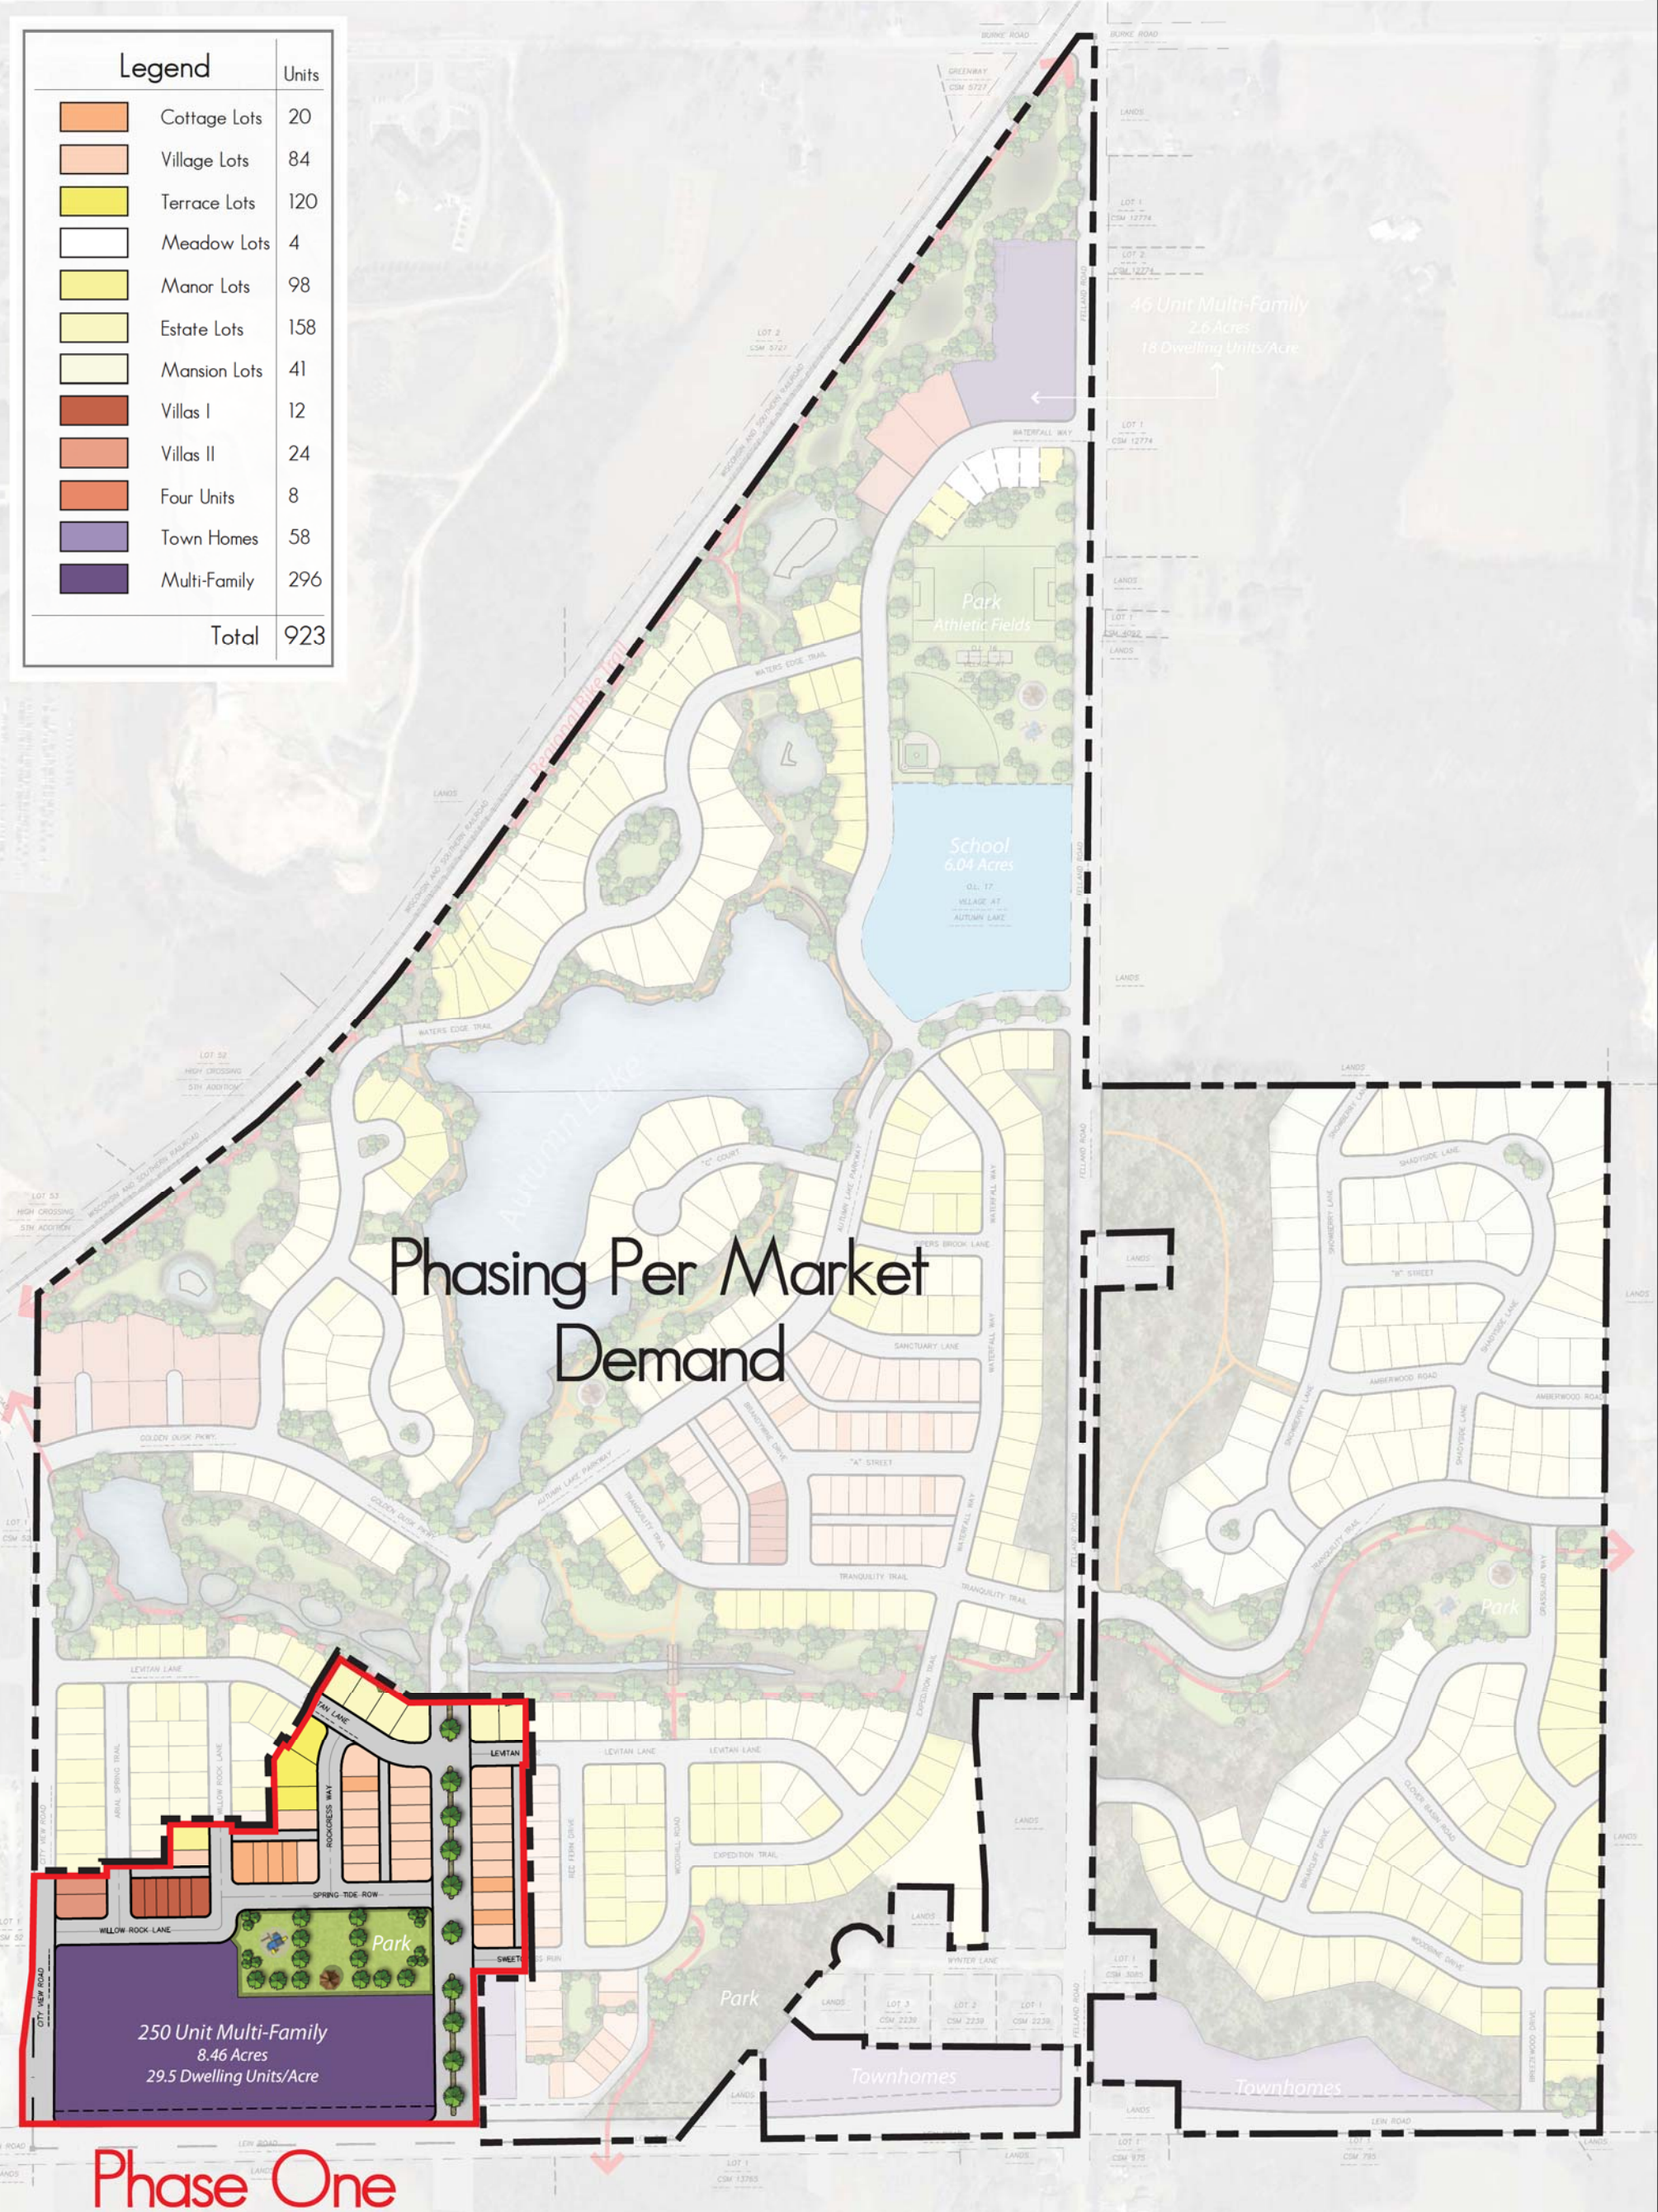

Legend		Units
	Cottage Lots	20
	Village Lots	84
	Terrace Lots	120
	Meadow Lots	4
	Manor Lots	98
	Estate Lots	158
	Mansion Lots	41
	Villas I	12
	Villas II	24
	Four Units	8
	Town Homes	58
	Multi-Family	296
Total		923

The Village at Autumn Lake

Open Space Zones : Final Plat

Madison, Wisconsin

Public Open Space	Acres
1. Parks	16.94
2. School/Park	6.04
3. Public Open Space	43.65
Private Open Space	
4. Private Open Space Available for Public Use	39.25
Total Acreage	105.88
Trail Systems	Linear Ft
1. Regional Trail System	10,127
2. Local Trail System	8,288
Total Length	18,415

The Village at Autumn Lake

Neighborhood Plan with Trail System

Madison, Wisconsin

Legend		Units
	Cottage Lots	20
	Village Lots	84
	Terrace Lots	120
	Meadow Lots	4
	Manor Lots	98
	Estate Lots	158
	Mansion Lots	41
	Villas I	12
	Villas II	24
	Four Units	8
	Town Homes	58
	Multi-Family	296
Total		923

The Village at Autumn Lake

Master Plan : Final Plat : Phase One

Madison, Wisconsin

Legend		Units
	Cottage Lots	20
	Village Lots	84
	Terrace Lots	120
	Meadow Lots	4
	Manor Lots	98
	Estate Lots	158
	Mansion Lots	41
	Villas I	12
	Villas II	24
	Four Units	8
	Town Homes	58
	Multi-Family	296
Total		923