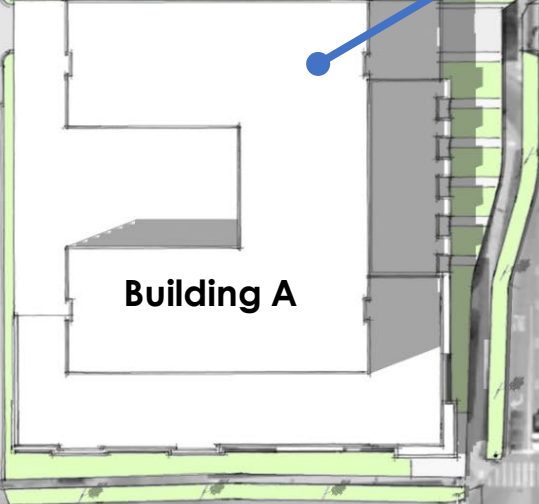

Park and Badger Redevelopment Area Concept

Exhibit
A.2

Building C (Phase 3 - TBD pending approval of alternate MPD site)

- ~200 Housing Units
- Structured Parking

Building C

Building A (Phase 1)

- PHMDC Clinic (~30,000 sf)
- ~200 Housing Units
- Structured Parking

Building A

Building B (Phase 2)

- New Fire Station #6 (~14,000 sf)
- ~200 Housing Units
- Structured Parking

Building B

Hughes Place

West Badger Road

South Park Street