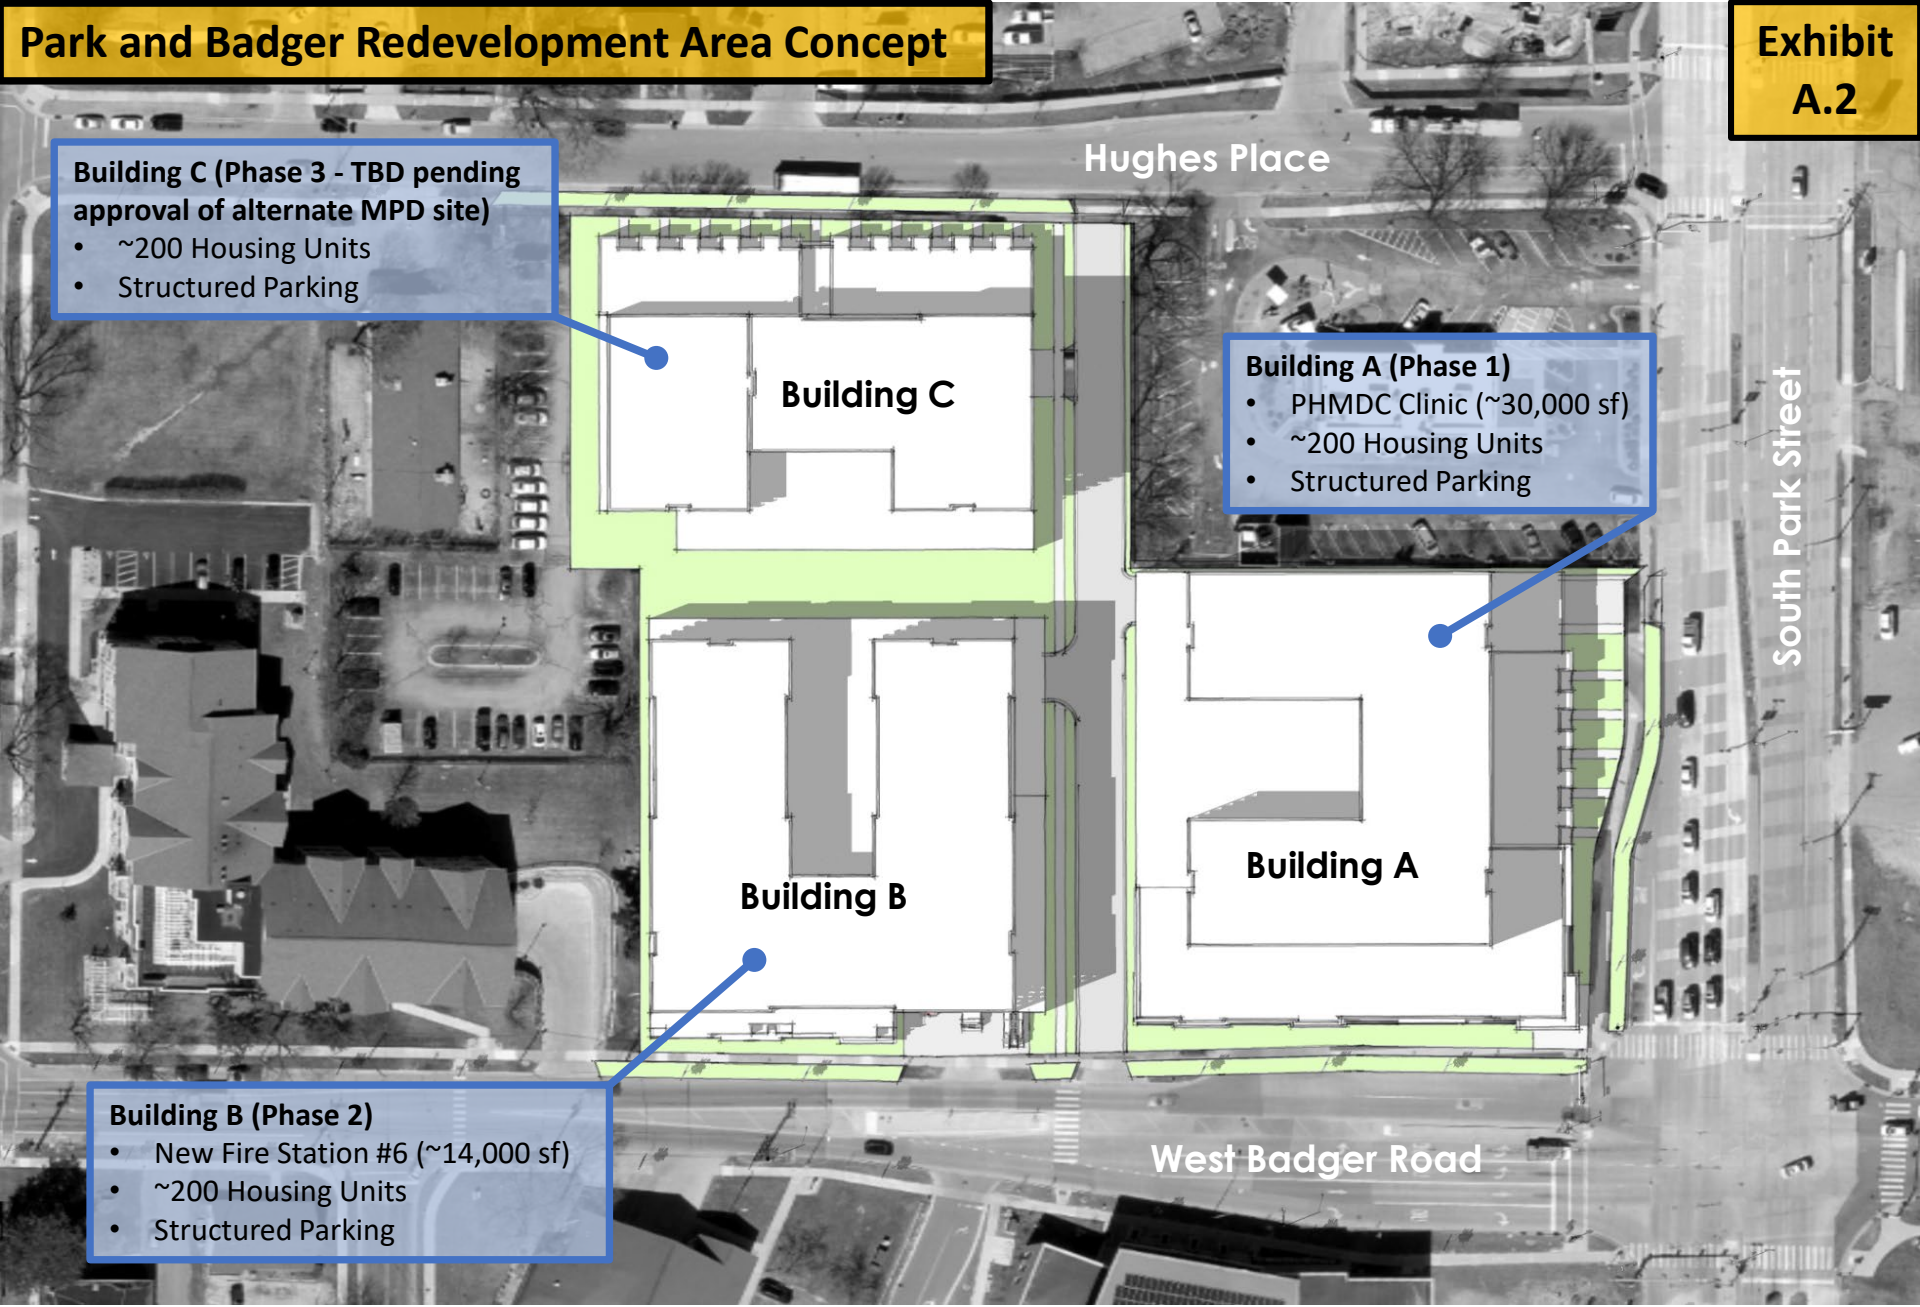

South Park Street

Badger
Office
Bldg.

Centro
Hispano

South
Transfer
Point

Burr Oaks
Senior Living Apts

West Badger Road

Fire Station
#6

Madison
College

Park and Badger Redevelopment Area Concept

Exhibit
A.2

Building C (Phase 3 - TBD pending approval of alternate MPD site)

- ~200 Housing Units
- Structured Parking

Building C

Building A (Phase 1)

- PHMDC Clinic (~30,000 sf)
- ~200 Housing Units
- Structured Parking

Building A

Building B (Phase 2)

- New Fire Station #6 (~14,000 sf)
- ~200 Housing Units
- Structured Parking

Building B

Hughes Place

West Badger Road

South Park Street