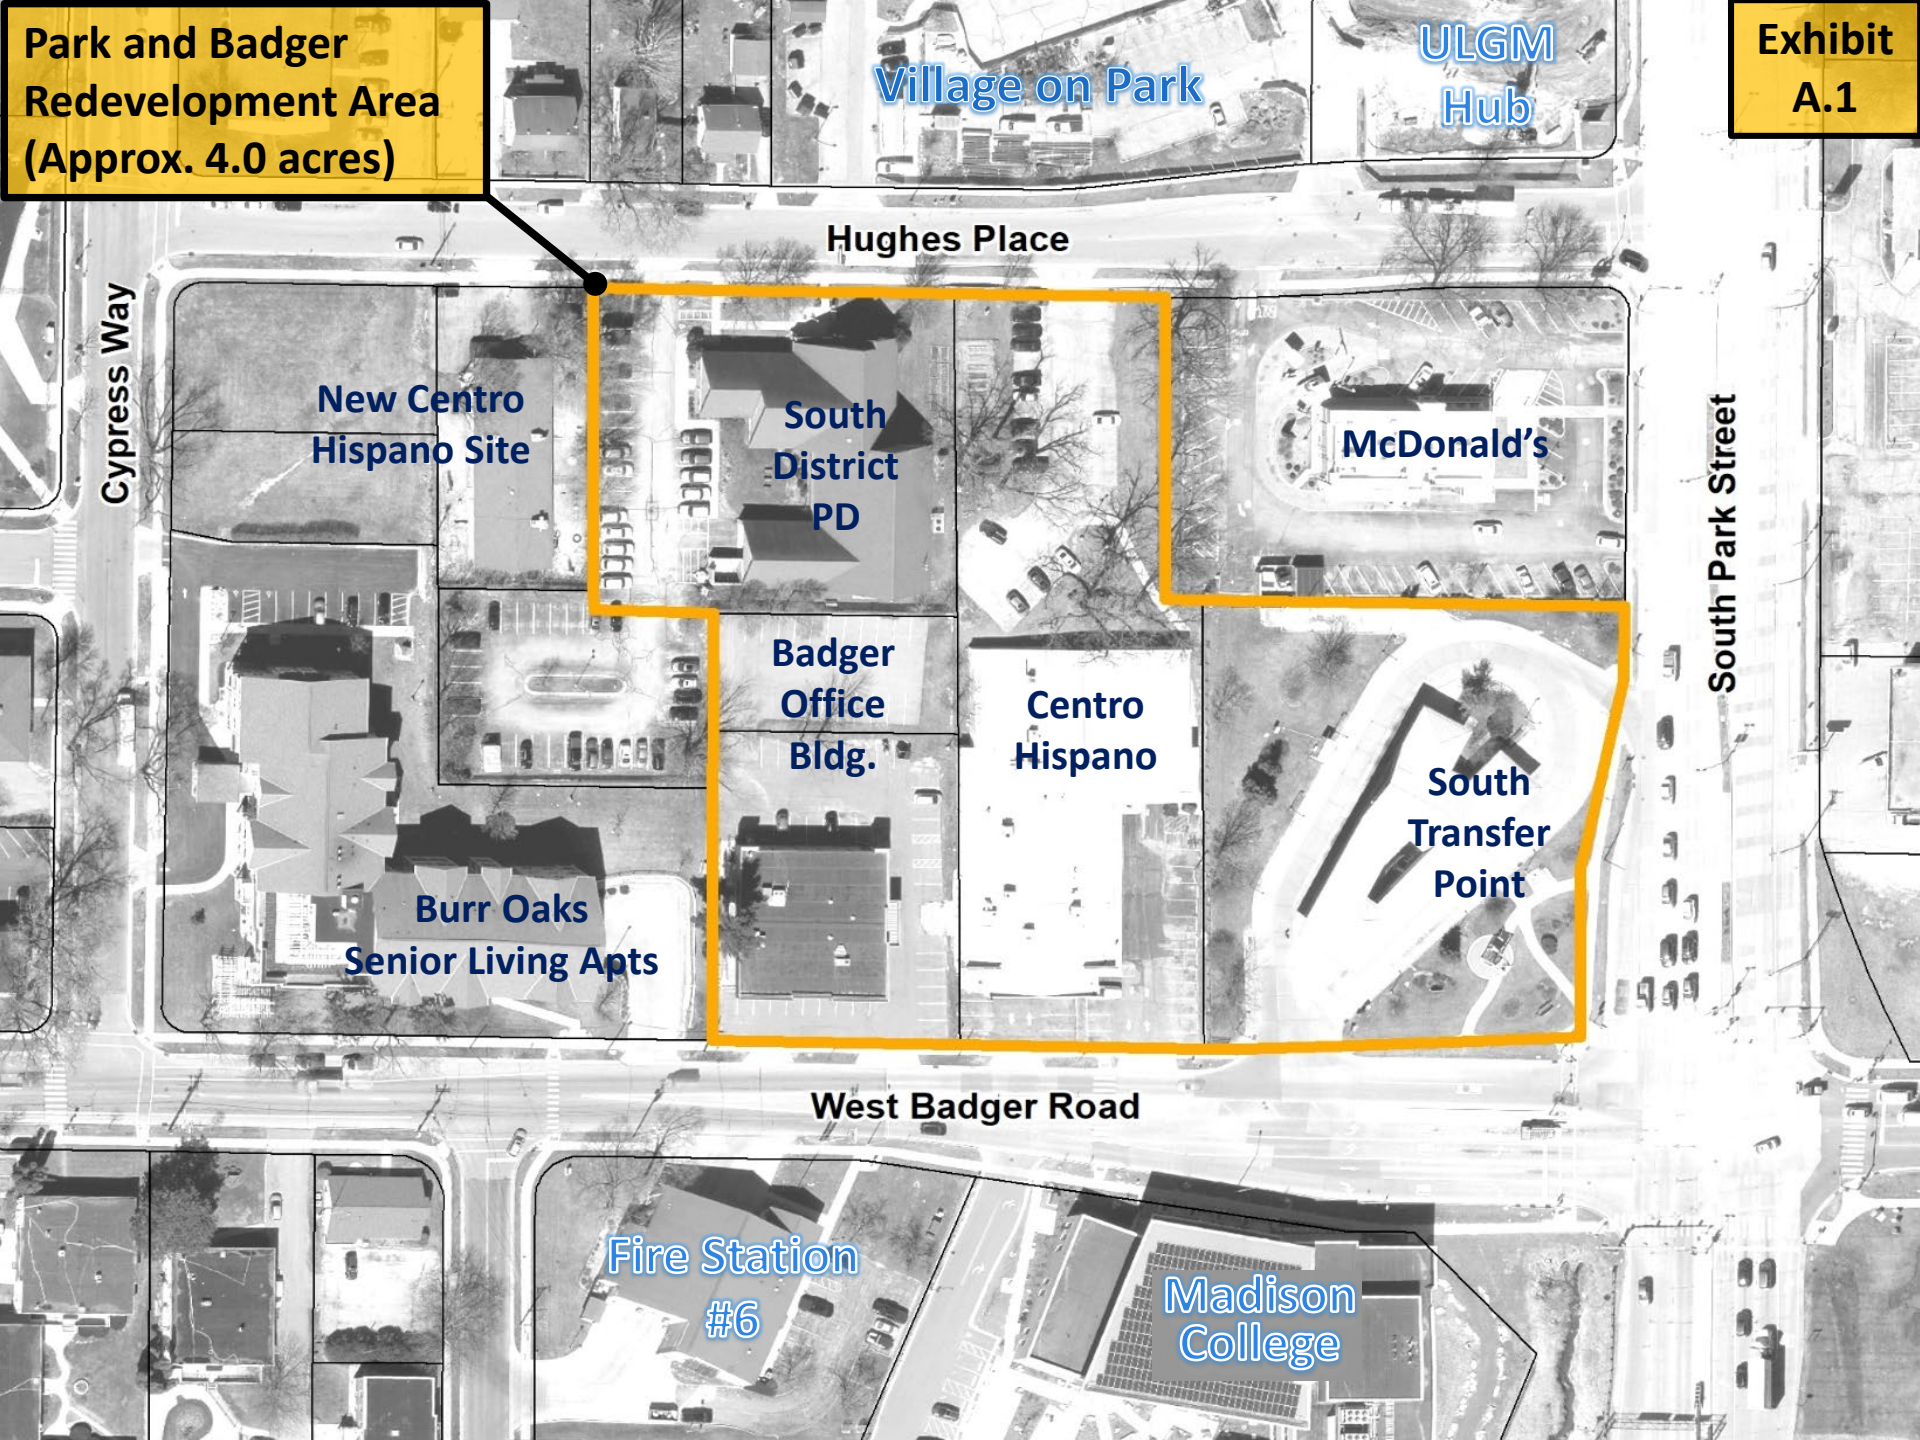

**Park and Badger
Redevelopment Area
(Approx. 4.0 acres)**

Village on Park

ULGM
Hub

Hughes Place

Cypress Way

New Centro
Hispano Site

South
District
PD

McDonald's

South Park Street

Badger
Office
Bldg.

Centro
Hispano

South
Transfer
Point

Burr Oaks
Senior Living Apts

West Badger Road

Fire Station
#6

Madison
College

Park and Badger Redevelopment Area Concept

Exhibit
A.2

Building C (Phase 3 - TBD pending approval of alternate MPD site)

- ~200 Housing Units
- Structured Parking

Building C

Building A (Phase 1)

- PHMDC Clinic (~30,000 sf)
- ~200 Housing Units
- Structured Parking

Building A

Building B (Phase 2)

- New Fire Station #6 (~14,000 sf)
- ~200 Housing Units
- Structured Parking

Building B

Hughes Place

West Badger Road

South Park Street