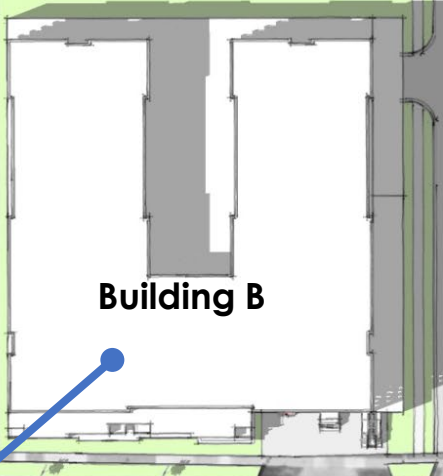

Park and Badger Redevelopment Area Concept

Exhibit
A.2

Building C (Phase 3 - TBD pending approval of alternate MPD site)

- ~200 Housing Units
- Structured Parking

Building C

Building A (Phase 1)

- PHMDC Clinic (~30,000 sf)
- ~200 Housing Units
- Structured Parking

Building A

Building B (Phase 2)

- New Fire Station #6 (~14,000 sf)
- ~200 Housing Units
- Structured Parking

Building B

Hughes Place

West Badger Road

South Park Street