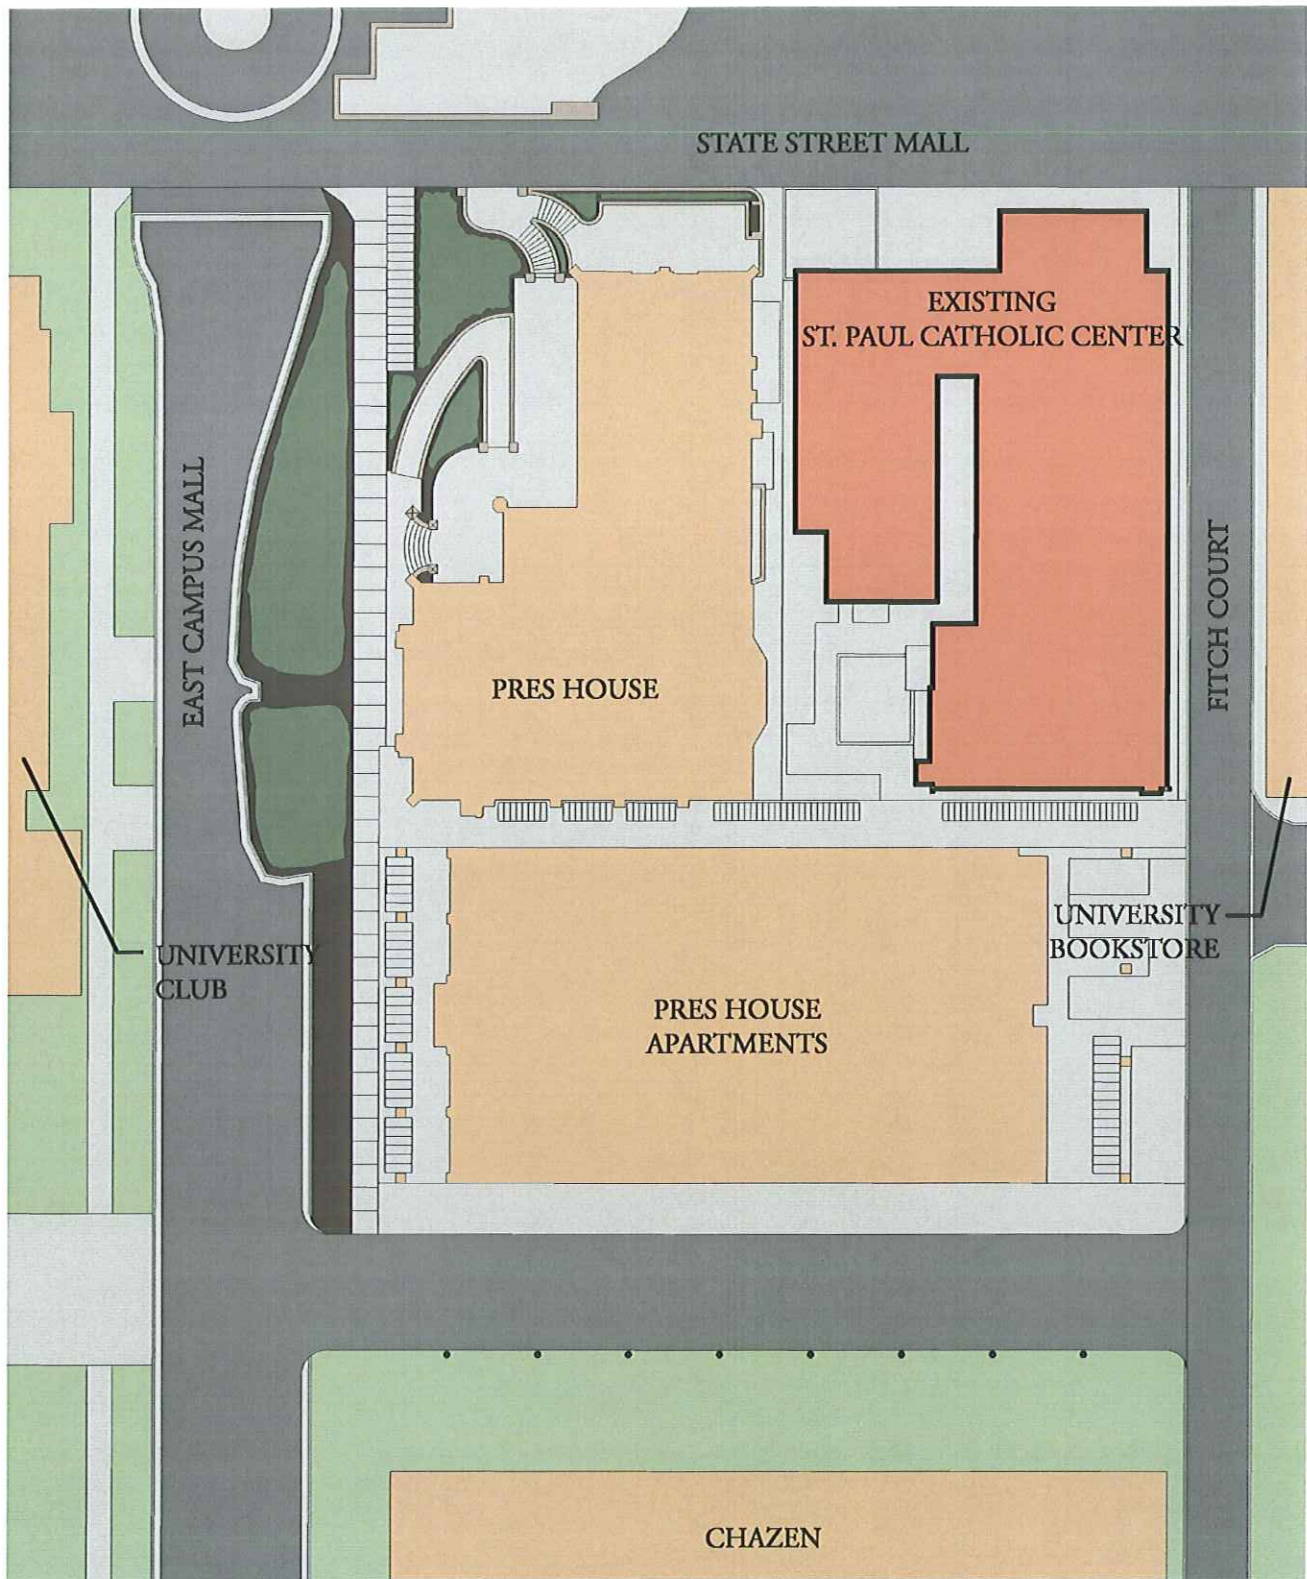

ST. PAUL Catholic Center and Residential College

View From West - 6 Story Height

November 3, 2010

ST. PAUL
CATHOLIC
CENTER

STATE
CAPITOL
BUILDING

STATE STREET

N LAKE STREET

UNIVERSITY AVE

ST. PAUL Catholic Center and Residential College

Project Location Map

November 3, 2010

LUTHERAN CHAPEL

UNIVERSITY BOOKSTORE

ST PAUL'S CHURCH - EXISTING

PRES HOUSE

VIEW SOUTH ON EAST CAMPUS MALL

UNIVERSITY CLUB

EXTENSION BUILDING

VIEW EAST TO STATE STREET

VIEW WEST ON STATE STREET

MEMORIAL LIBRARY

HISTORICAL SOCIETY

UNIVERSITY SQUARE / LUCKY

ST. PAUL Catholic Center and Residential College
Aerial View to South