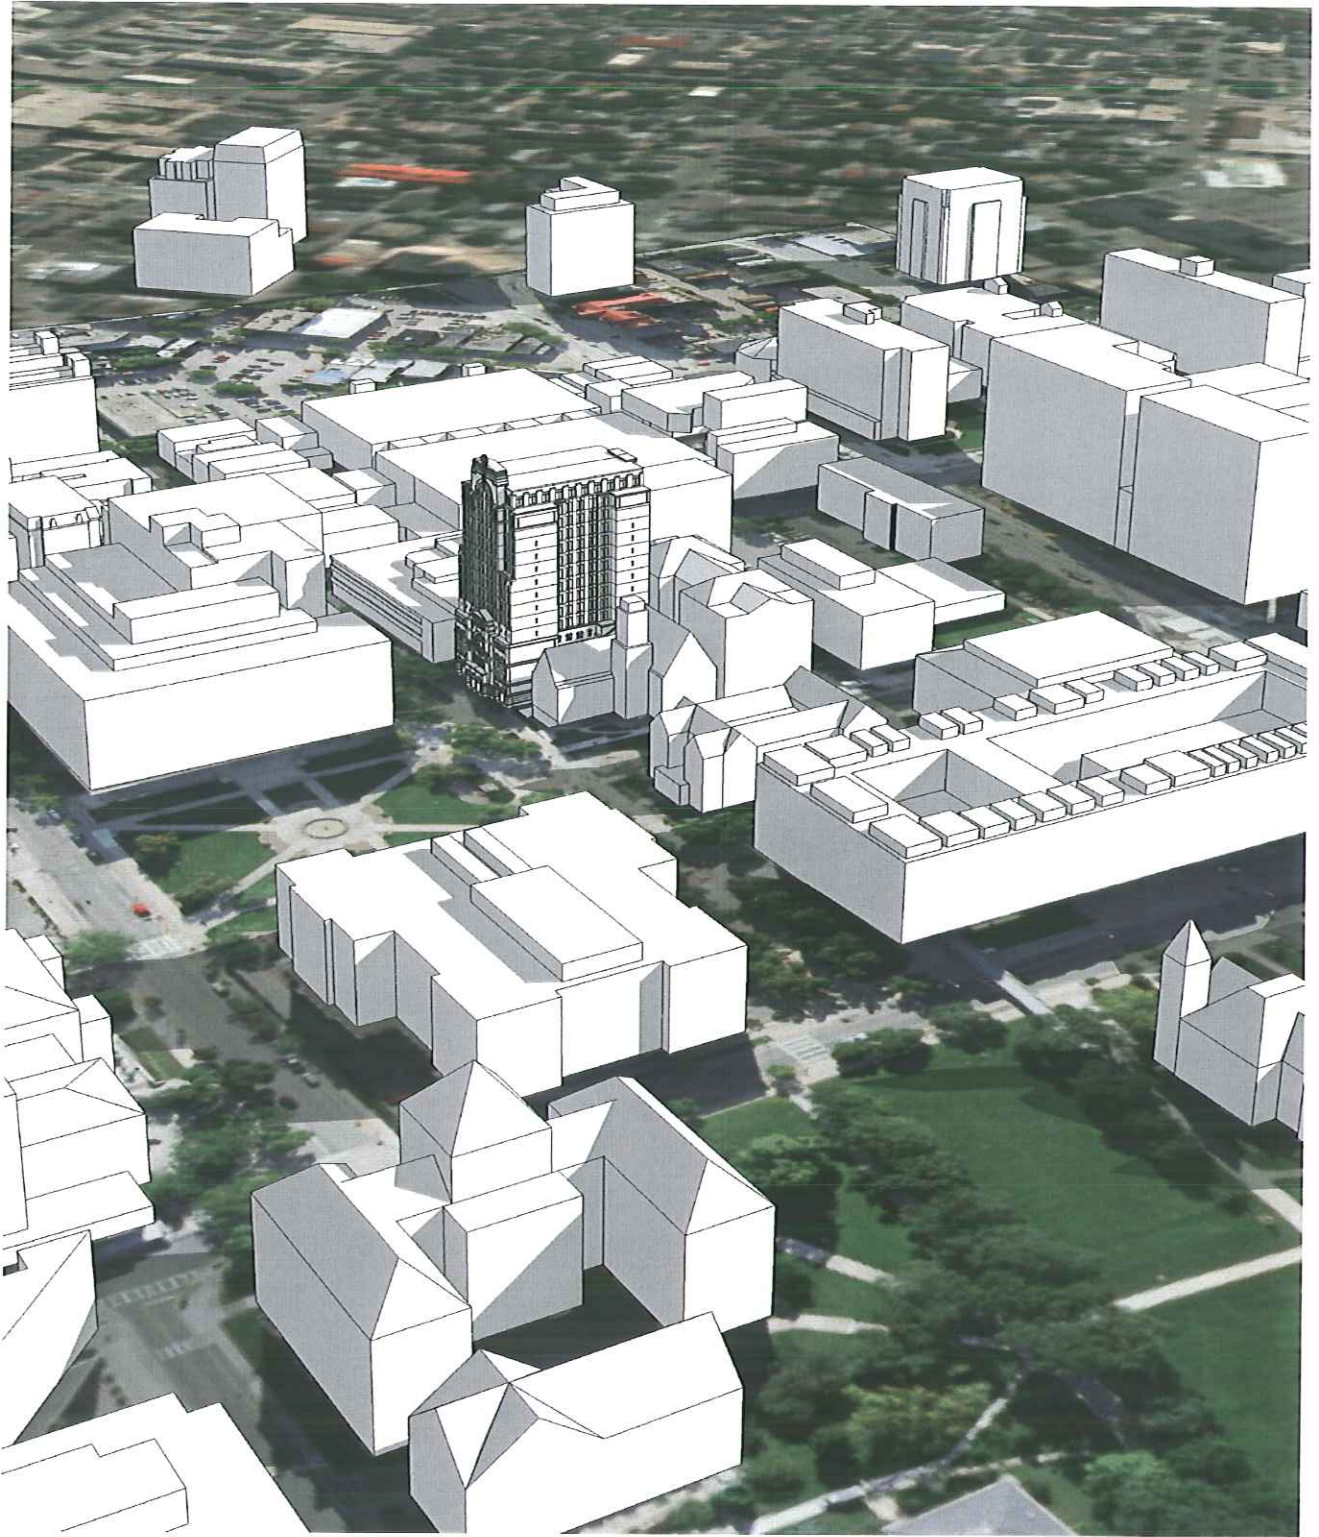

ST. PAUL Catholic Center and Residential College

View From West - 6 Story Height

November 3, 2010

ST. PAUL
CATHOLIC
CENTER

STATE
CAPITOL
BUILDING

STATE STREET

N LAKE STREET

UNIVERSITY AVE

UNIVERSITY CLUB

EXTENSION BUILDING

VIEW EAST TO STATE STREET

VIEW WEST ON STATE STREET

MEMORIAL LIBRARY

HISTORICAL SOCIETY

UNIVERSITY SQUARE / LUCKY

ST. PAUL Catholic Center and Residential College
Aerial View to South