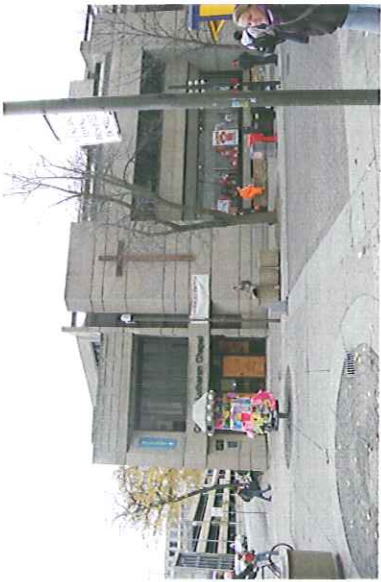

ST. PAUL Catholic Center and Residential College

View From West - 6 Story Height

November 3, 2010

ST. PAUL
CATHOLIC
CENTER

STATE
CAPITOL
BUILDING

STATE STREET

N LAKE STREET

UNIVERSITY AVE

ST. PAUL Catholic Center and Residential College

Project Location Map

November 3, 2010

LUTHERAN CHAPEL

UNIVERSITY BOOKSTORE

ST PAUL'S CHURCH - EXISTING

PRES HOUSE

VIEW SOUTH ON EAST CAMPUS MALL

UNIVERSITY CLUB

EXTENSION BUILDING

VIEW EAST TO STATE STREET

VIEW WEST ON STATE STREET

MEMORIAL LIBRARY

HISTORICAL SOCIETY

UNIVERSITY SQUARE / LUCKY

ST. PAUL Catholic Center and Residential College
Aerial View to South