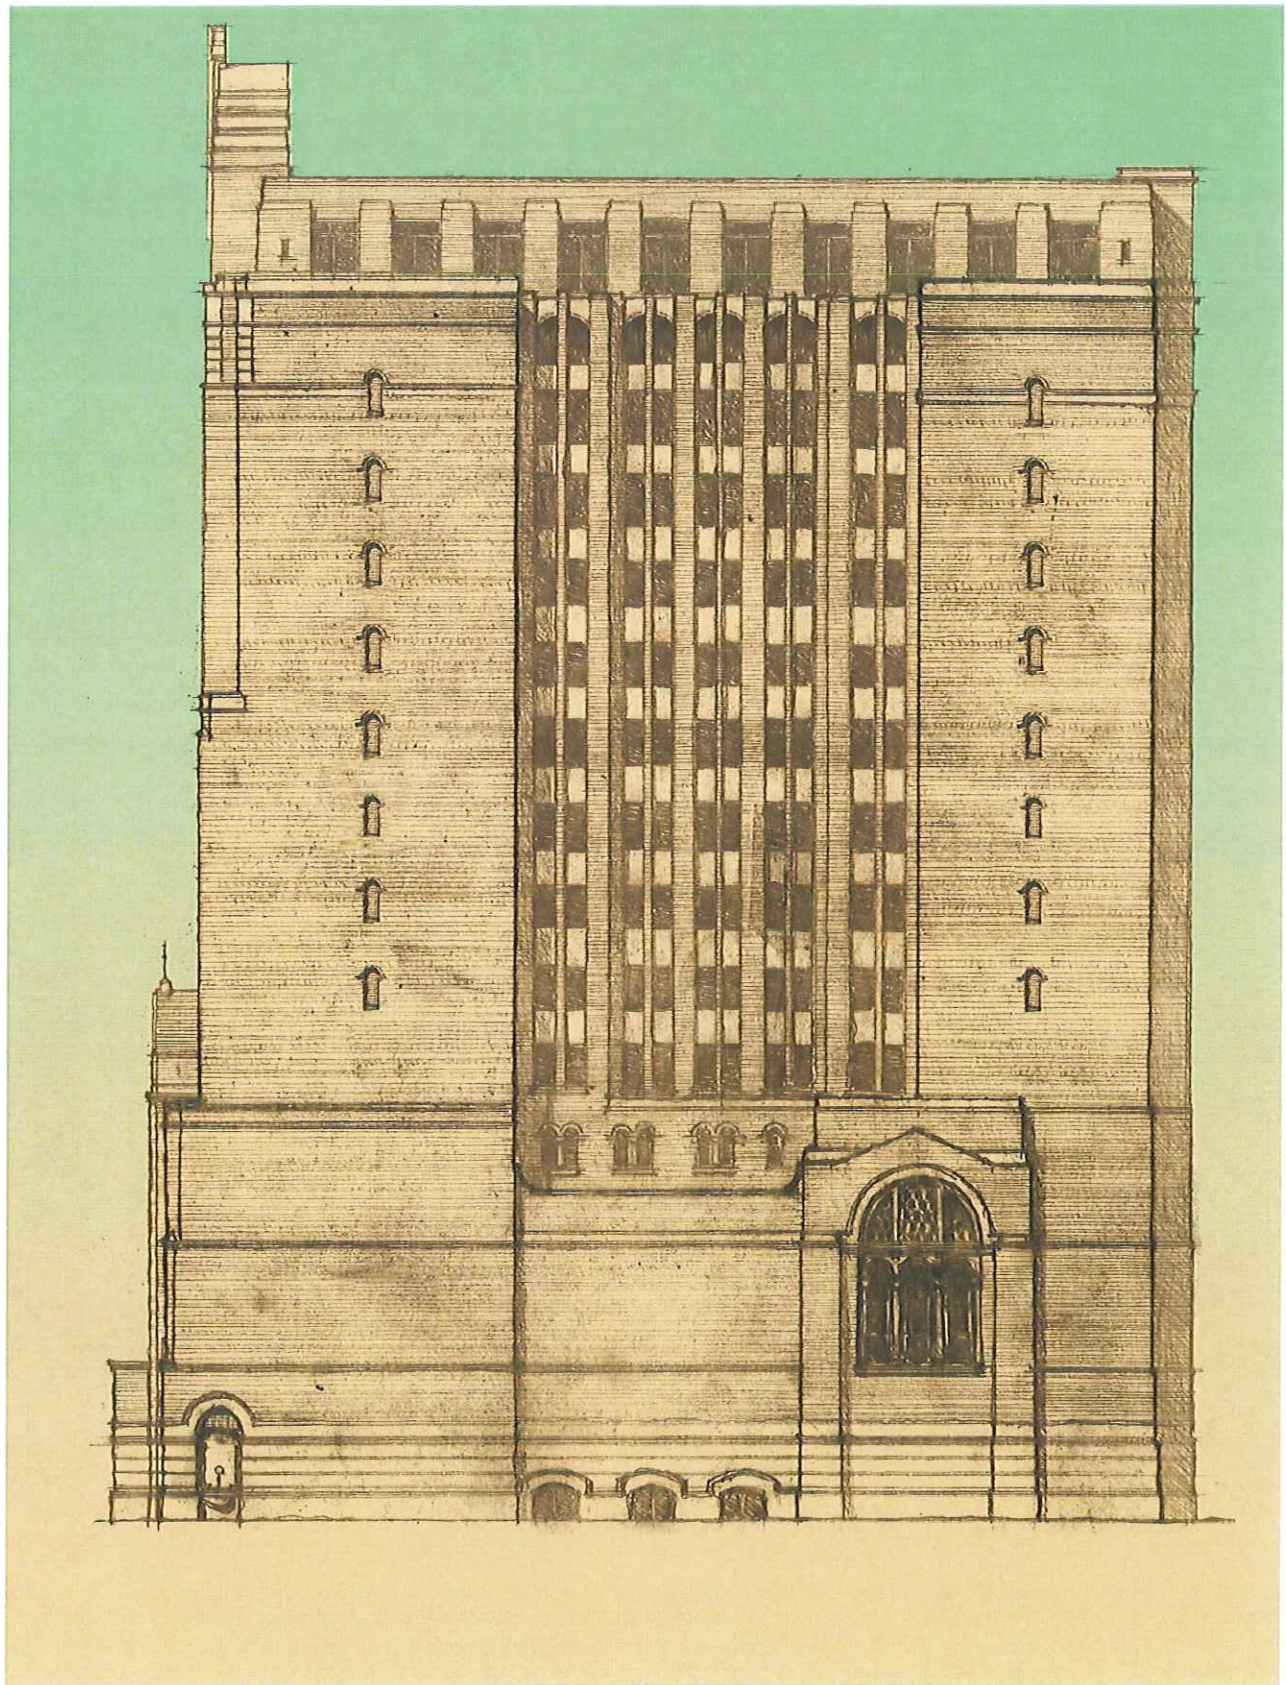

ST. PAUL Catholic Center and Residential College

View From West - 6 Story Height

November 3, 2010

ST. PAUL
CATHOLIC
CENTER

STATE
CAPITOL
BUILDING

STATE STREET

N LAKE STREET

UNIVERSITY AVE

UNIVERSITY CLUB

EXTENSION BUILDING

VIEW EAST TO STATE STREET

VIEW WEST ON STATE STREET

MEMORIAL LIBRARY

HISTORICAL SOCIETY

UNIVERSITY SQUARE / LUCKY

ST. PAUL Catholic Center and Residential College
Aerial View to South