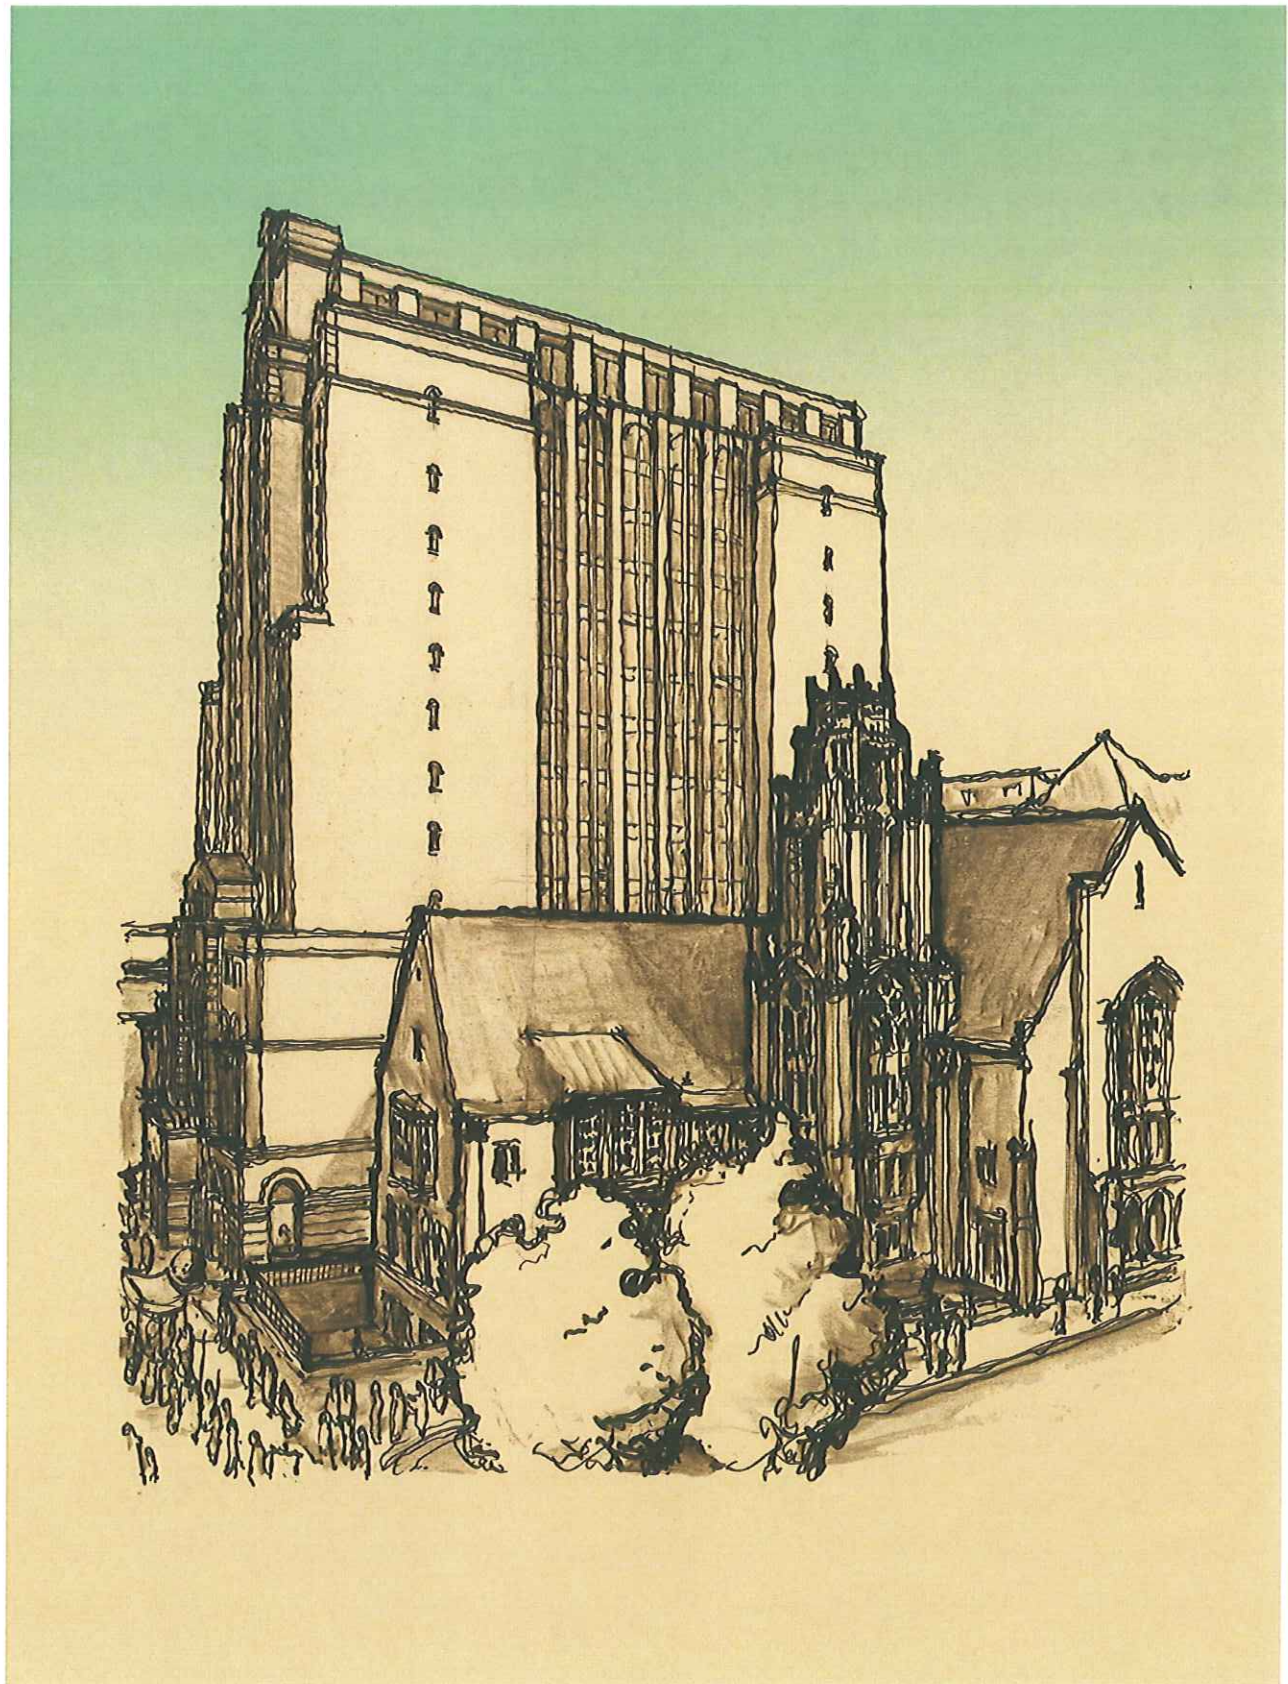

ST. PAUL Catholic Center and Residential College

View From West - 6 Story Height

November 3, 2010

ST. PAUL
CATHOLIC
CENTER

STATE
CAPITOL
BUILDING

STATE STREET

N LAKE STREET

UNIVERSITY AVE

UNIVERSITY CLUB

EXTENSION BUILDING

VIEW EAST TO STATE STREET

VIEW WEST ON STATE STREET

MEMORIAL LIBRARY

HISTORICAL SOCIETY

UNIVERSITY SQUARE / LUCKY

ST. PAUL Catholic Center and Residential College
Aerial View to South