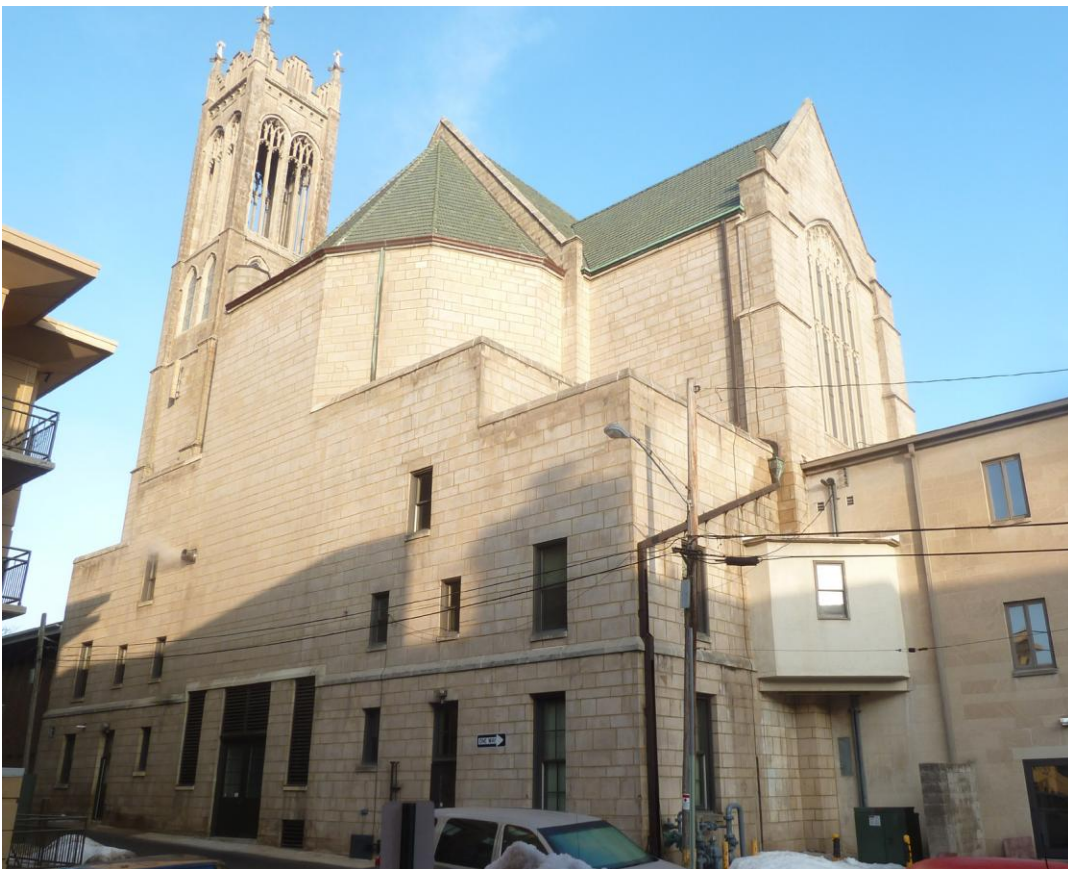

Luther Memorial Church and Educational Building

1021 University Avenue, Madison, Wisconsin

Luther Memorial Church and Educational Building

1021 University Avenue, Madison, Wisconsin