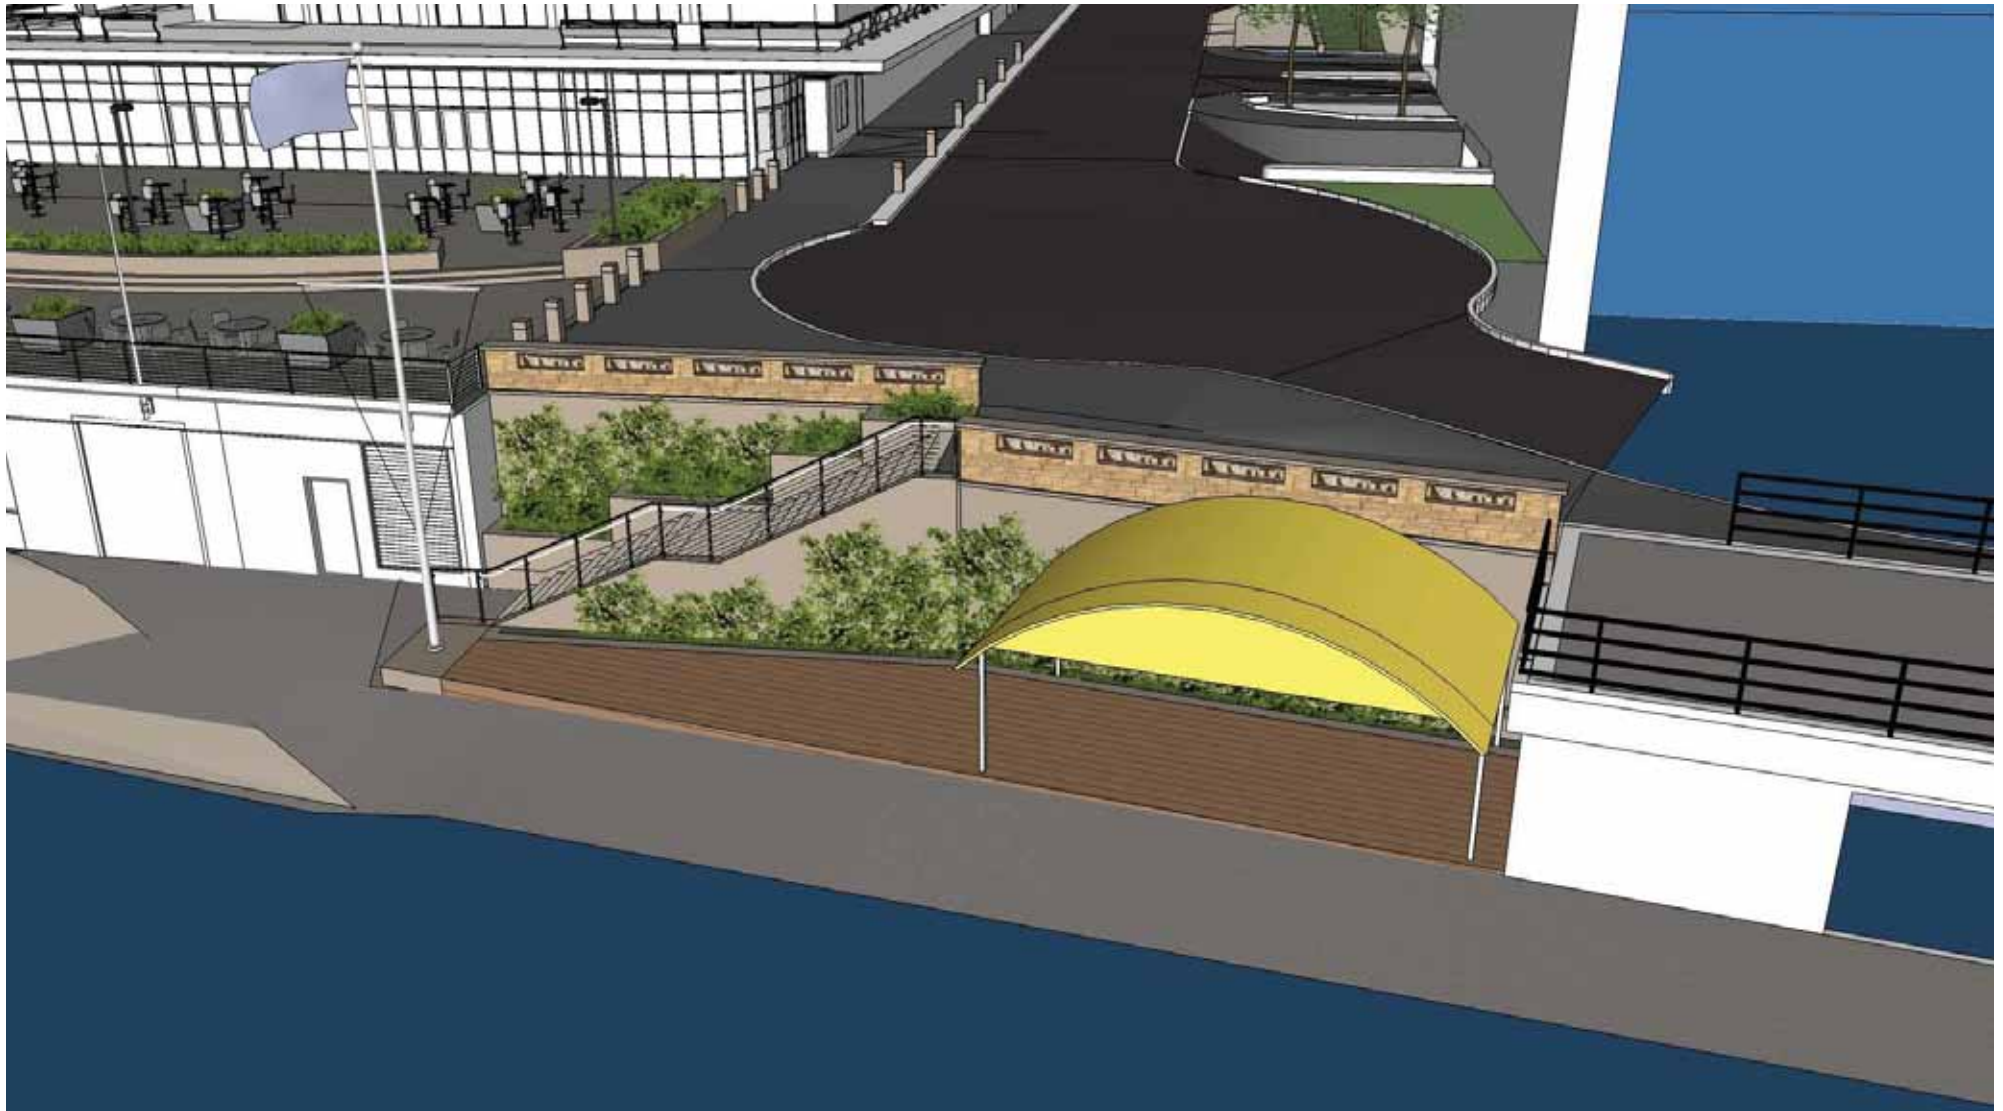

② OVERALL WEST ELEVATION
3/32" = 1'-0"

① OVERALL SOUTH ELEVATION
3/32" = 1'-0"

No.	Date	Description

Memorial Union Terrace

Memorial Union

Project Limits

Langdon Street

Red Gym

Wisconsin Alumni Association

Pyle Center

UW Union/Alumni Park/Lakeshore
General Development Plan Concept
November 8, 2011

Aerial looking at the Southwest Entry

UW Memorial Union
November 8, 2011

Aerial looking Southwest

UW Memorial Union
November 8, 2011

Aerial looking South on Park Street

UW Memorial Union
November 8, 2011