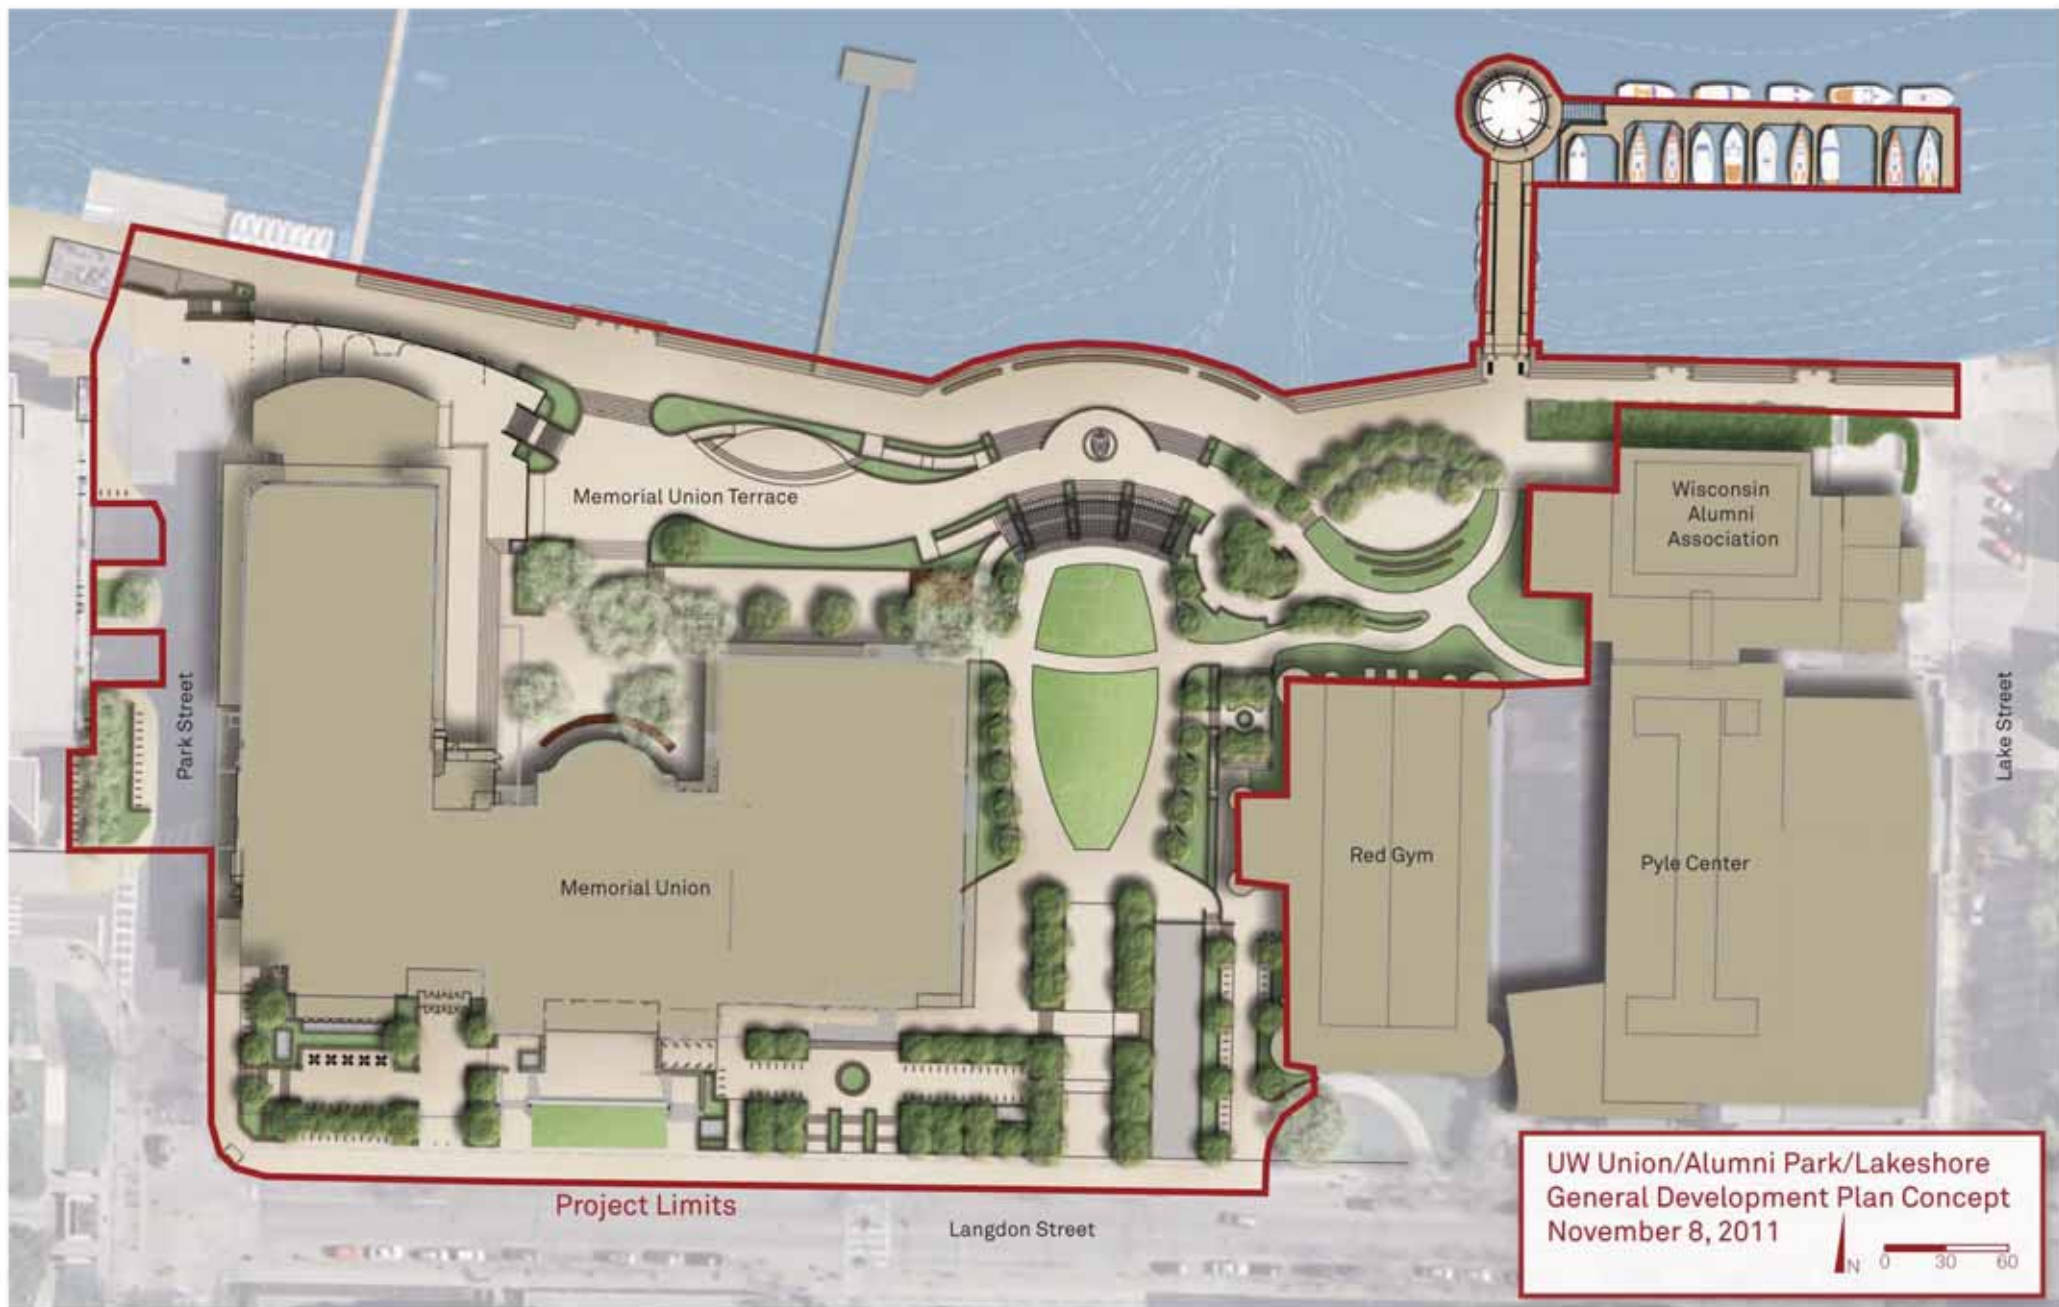

② OVERALL WEST ELEVATION
3/32" = 1'-0"

① OVERALL SOUTH ELEVATION
3/32" = 1'-0"

No.	Date	Description

Memorial Union Terrace

Memorial Union

Project Limits

Langdon Street

Red Gym

Wisconsin Alumni Association

Pyle Center

UW Union/Alumni Park/Lakeshore
General Development Plan Concept
November 8, 2011

Aerial looking at the Southwest Entry

UW Memorial Union
November 8, 2011

Aerial looking Southwest