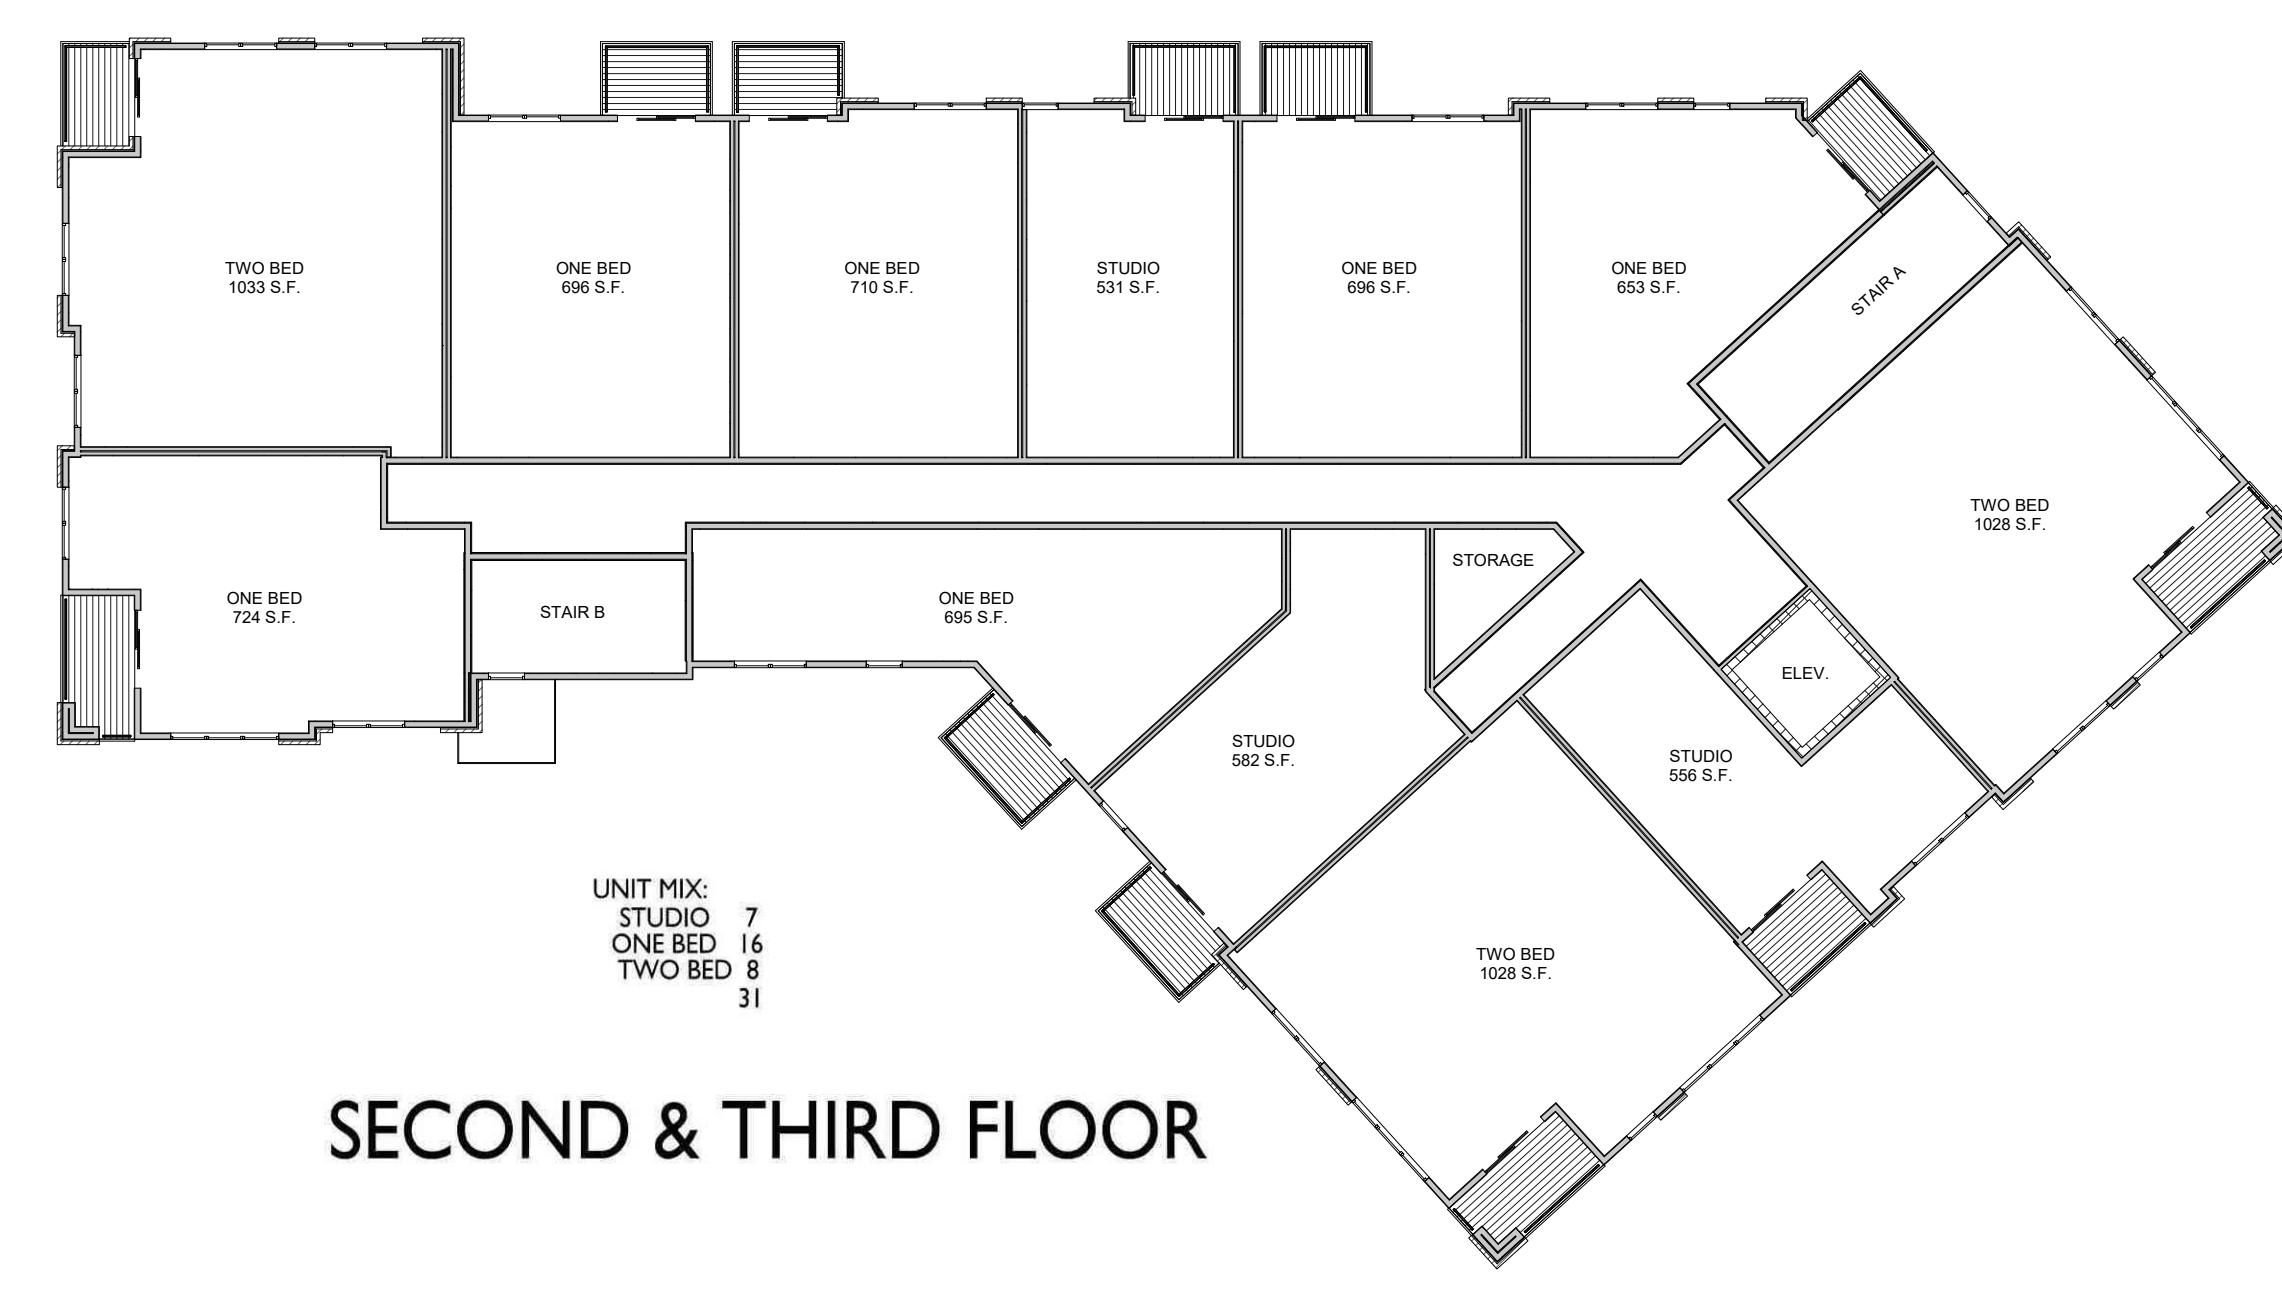

Site Locator Map
3734 Speedway Road
Madison, WI
March 10, 2022

GLENWAY STREET

BUILDING I
31 UNITS
24 UNDERGROUND STALLS
3 TO 4 STORIES

SPEEDWAY ROAD

Concept Site Plan
3734 Speedway Road
Madison, WI
March 10, 2022

1 SETBACK BUILDING SECTION
A-2.5 1/8" = 1'-0"

SUMMER

7:00AM

12:00PM

5:00PM

FALL

8:00AM

12:00PM