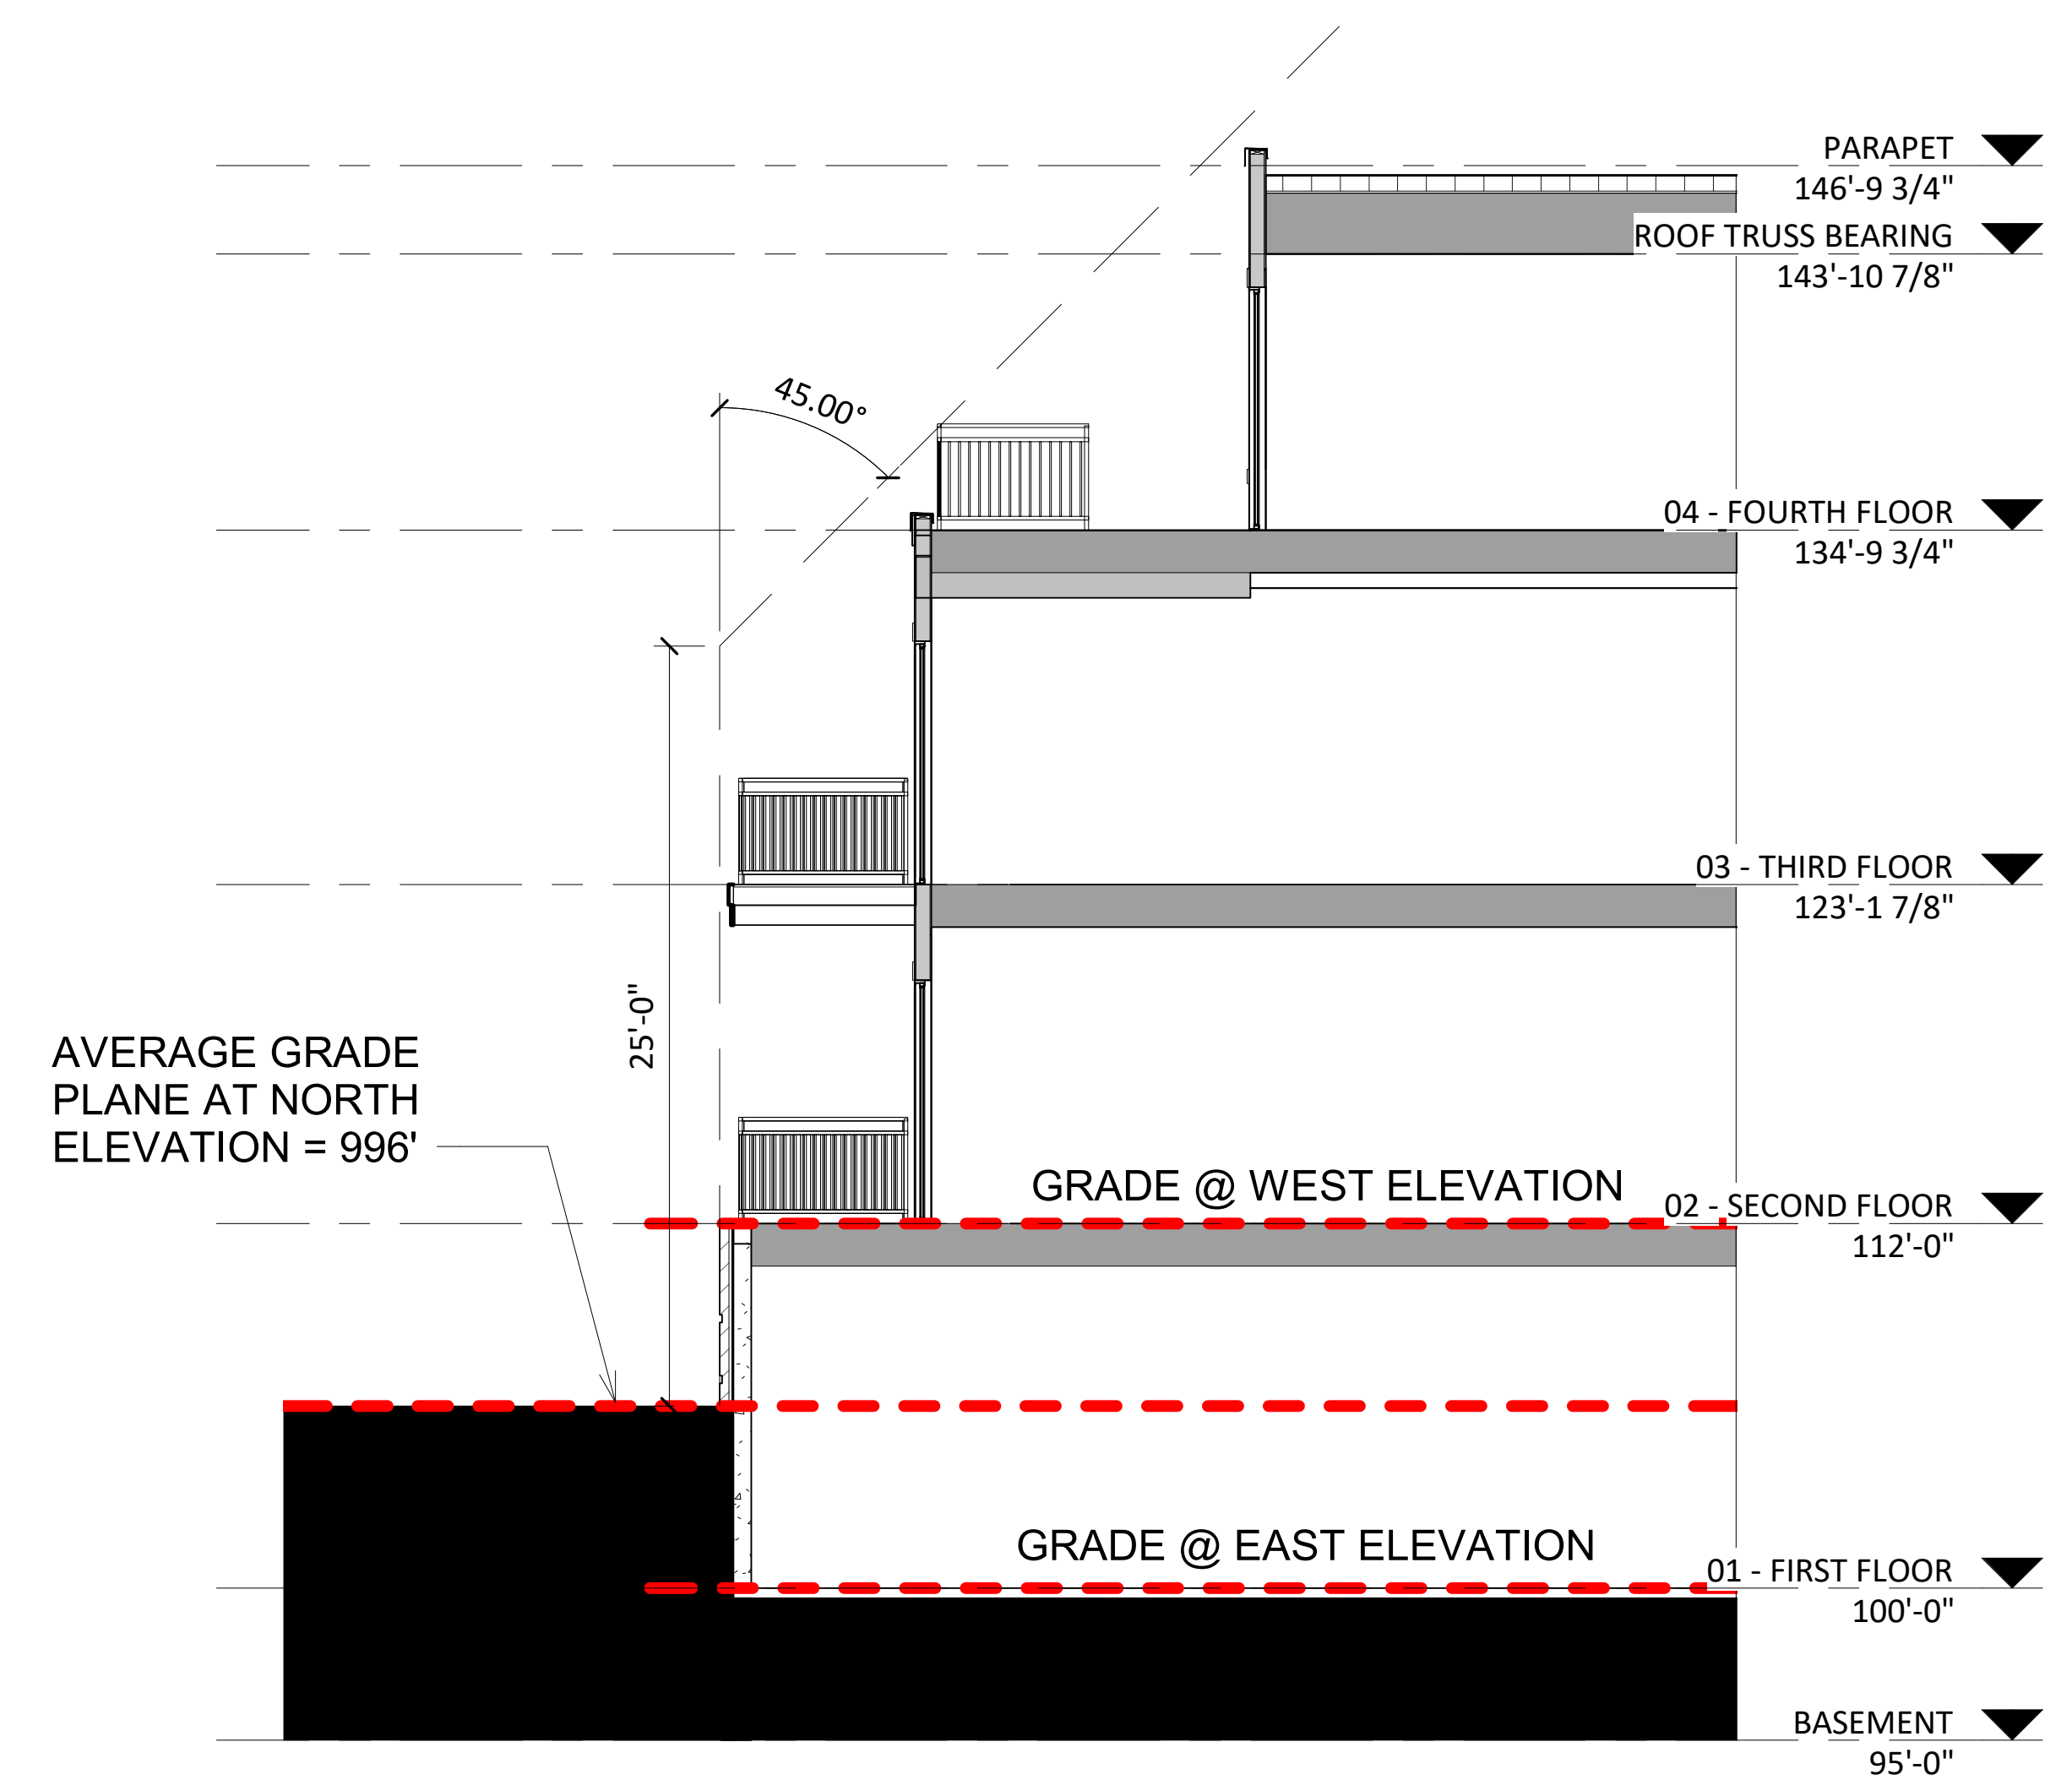

Site Locator Map
3734 Speedway Road
Madison, WI
March 10, 2022

GLENWAY STREET

BUILDING I
31 UNITS
24 UNDERGROUND STALLS
3 TO 4 STORIES

SPEEDWAY ROAD

Concept Site Plan
3734 Speedway Road
Madison, WI
March 10, 2022

1 SETBACK BUILDING SECTION
A-2.5 1/8" = 1'-0"

SUMMER

7:00AM

12:00PM

5:00PM

FALL

8:00AM

12:00PM

4:00PM

WINTER

9:00AM

12:00PM

3:00PM

SPRING

8:00AM

12:00PM

4:00PM