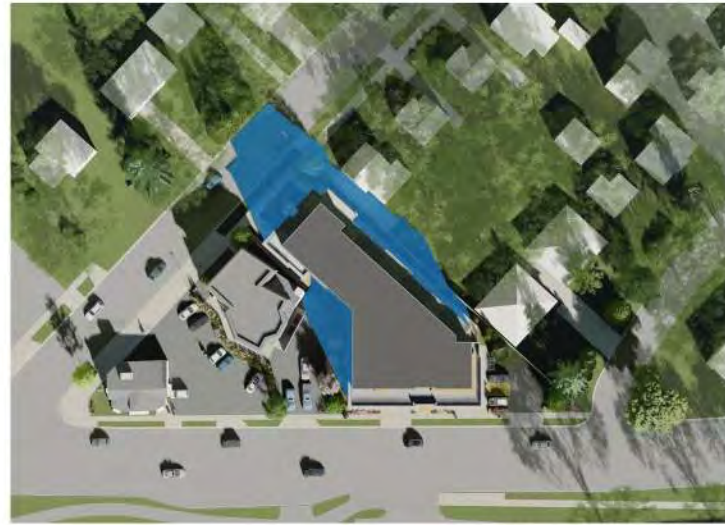

Site Locator Map
3734 Speedway Road
Madison, WI
March 10, 2022

GLENWAY STREET

BUILDING I
31 UNITS
24 UNDERGROUND STALLS
3 TO 4 STORIES

SPEEDWAY ROAD

Concept Site Plan
3734 Speedway Road
Madison, WI
March 10, 2022

1 SETBACK BUILDING SECTION
A-2.5 1/8" = 1'-0"

SUMMER

7:00AM

12:00PM

5:00PM

FALL

8:00AM

12:00PM

4:00PM

WINTER

9:00AM

12:00PM

3:00PM

SPRING

8:00AM

12:00PM