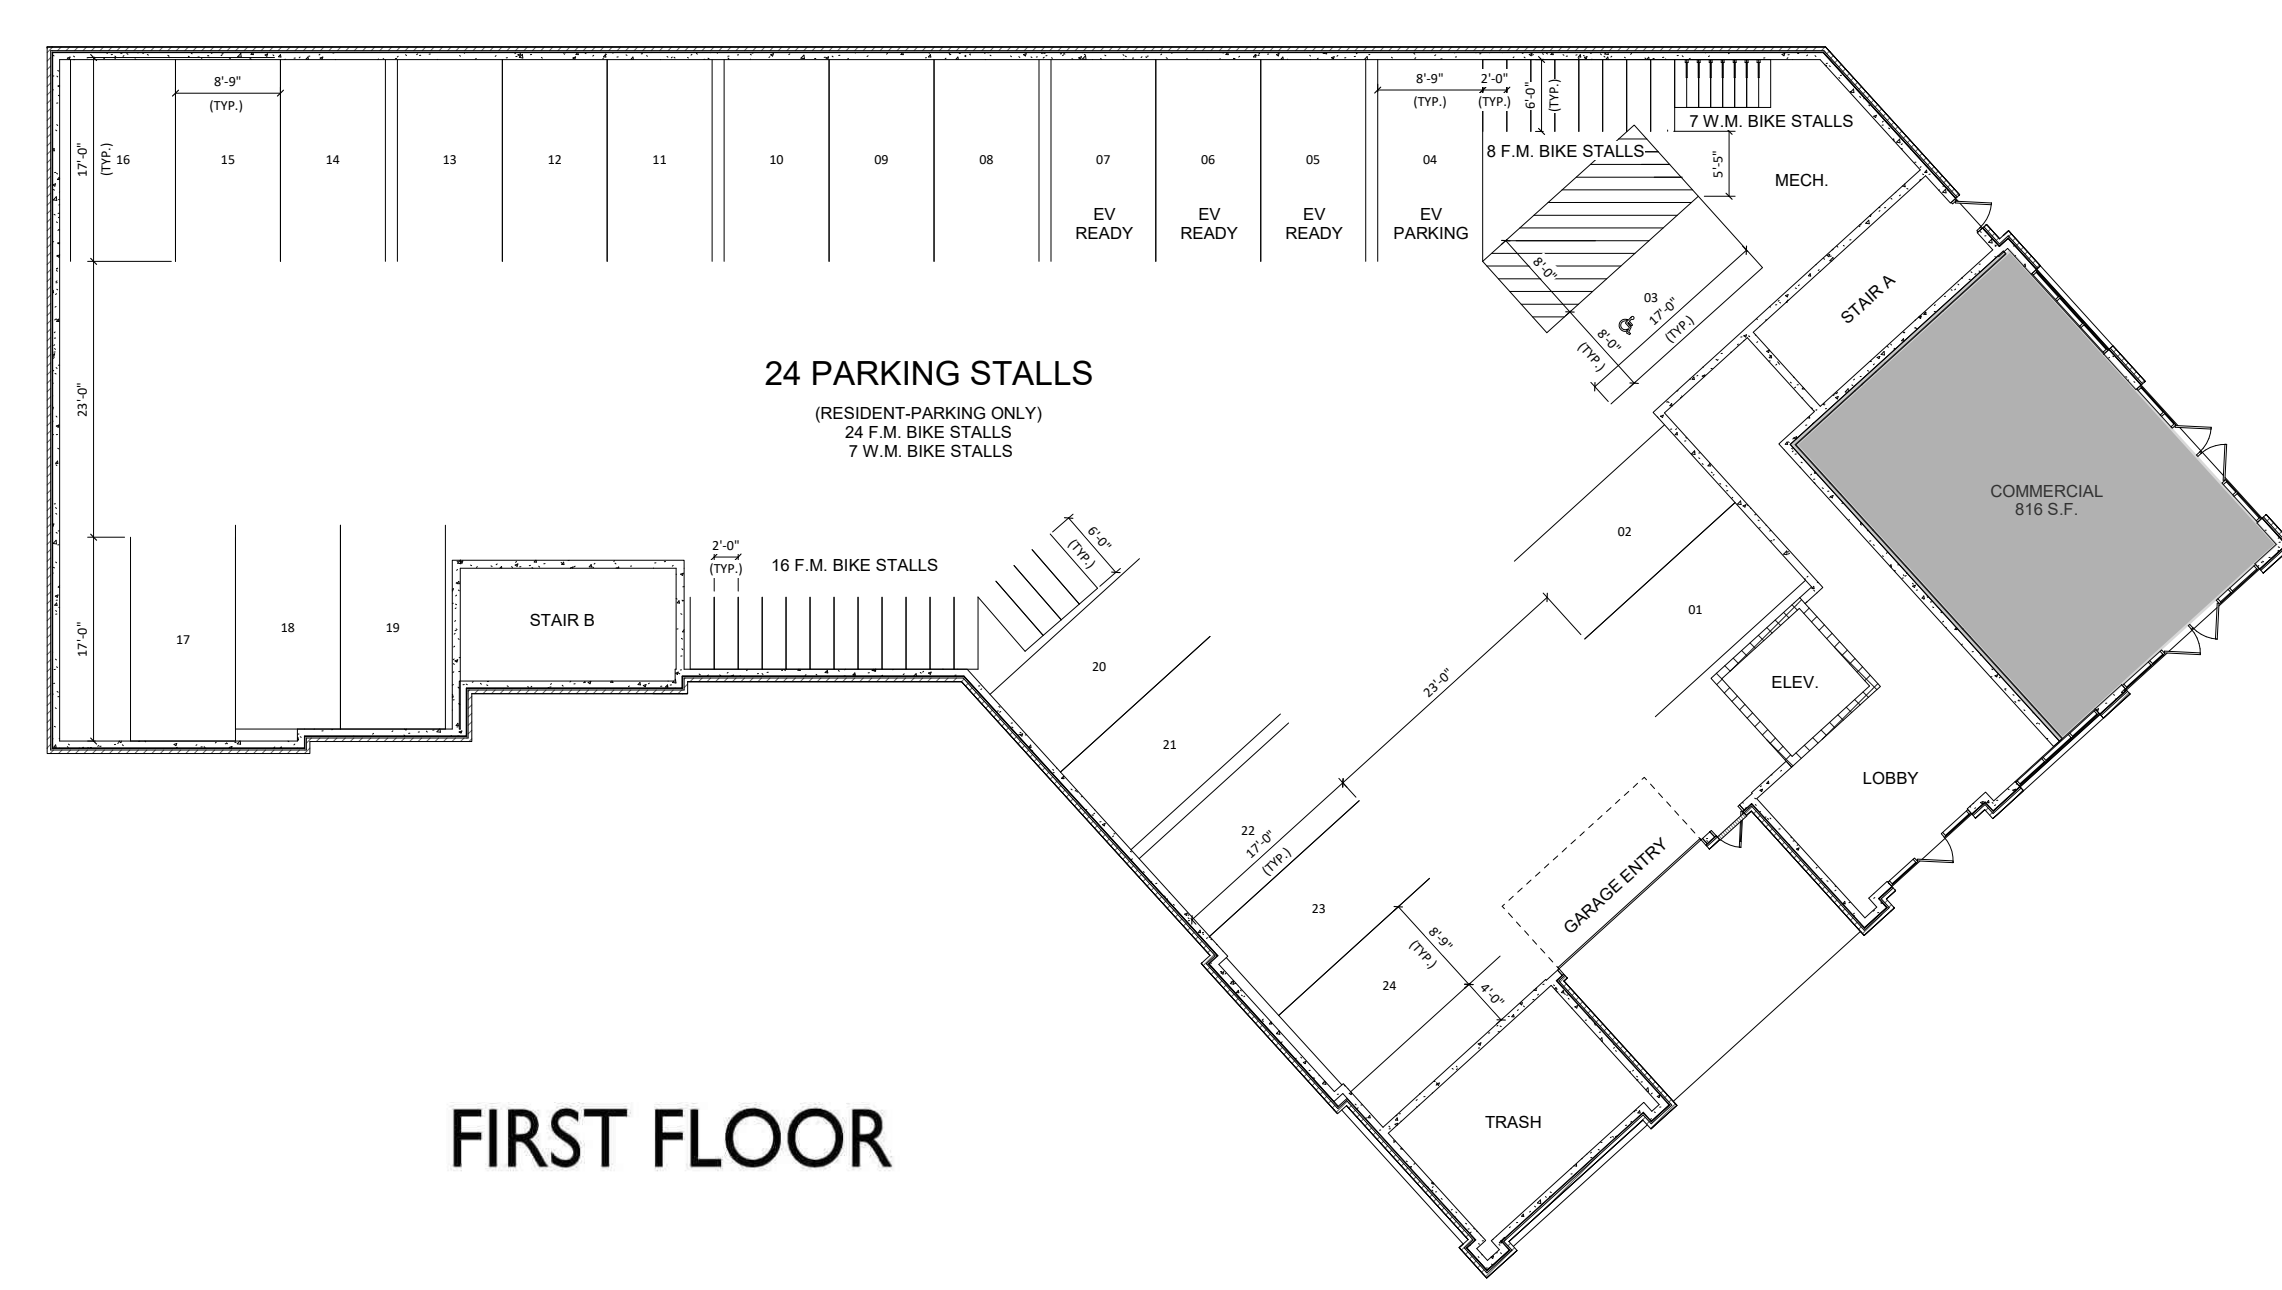

Site Locator Map
3734 Speedway Road
Madison, WI
March 10, 2022

GLENWAY STREET

BUILDING I
31 UNITS
24 UNDERGROUND STALLS
3 TO 4 STORIES

SPEEDWAY ROAD

Concept Site Plan
3734 Speedway Road
Madison, WI
March 10, 2022

1 SETBACK BUILDING SECTION
A-2.5 1/8" = 1'-0"

SUMMER

7:00AM

12:00PM

5:00PM

FALL

8:00AM

12:00PM