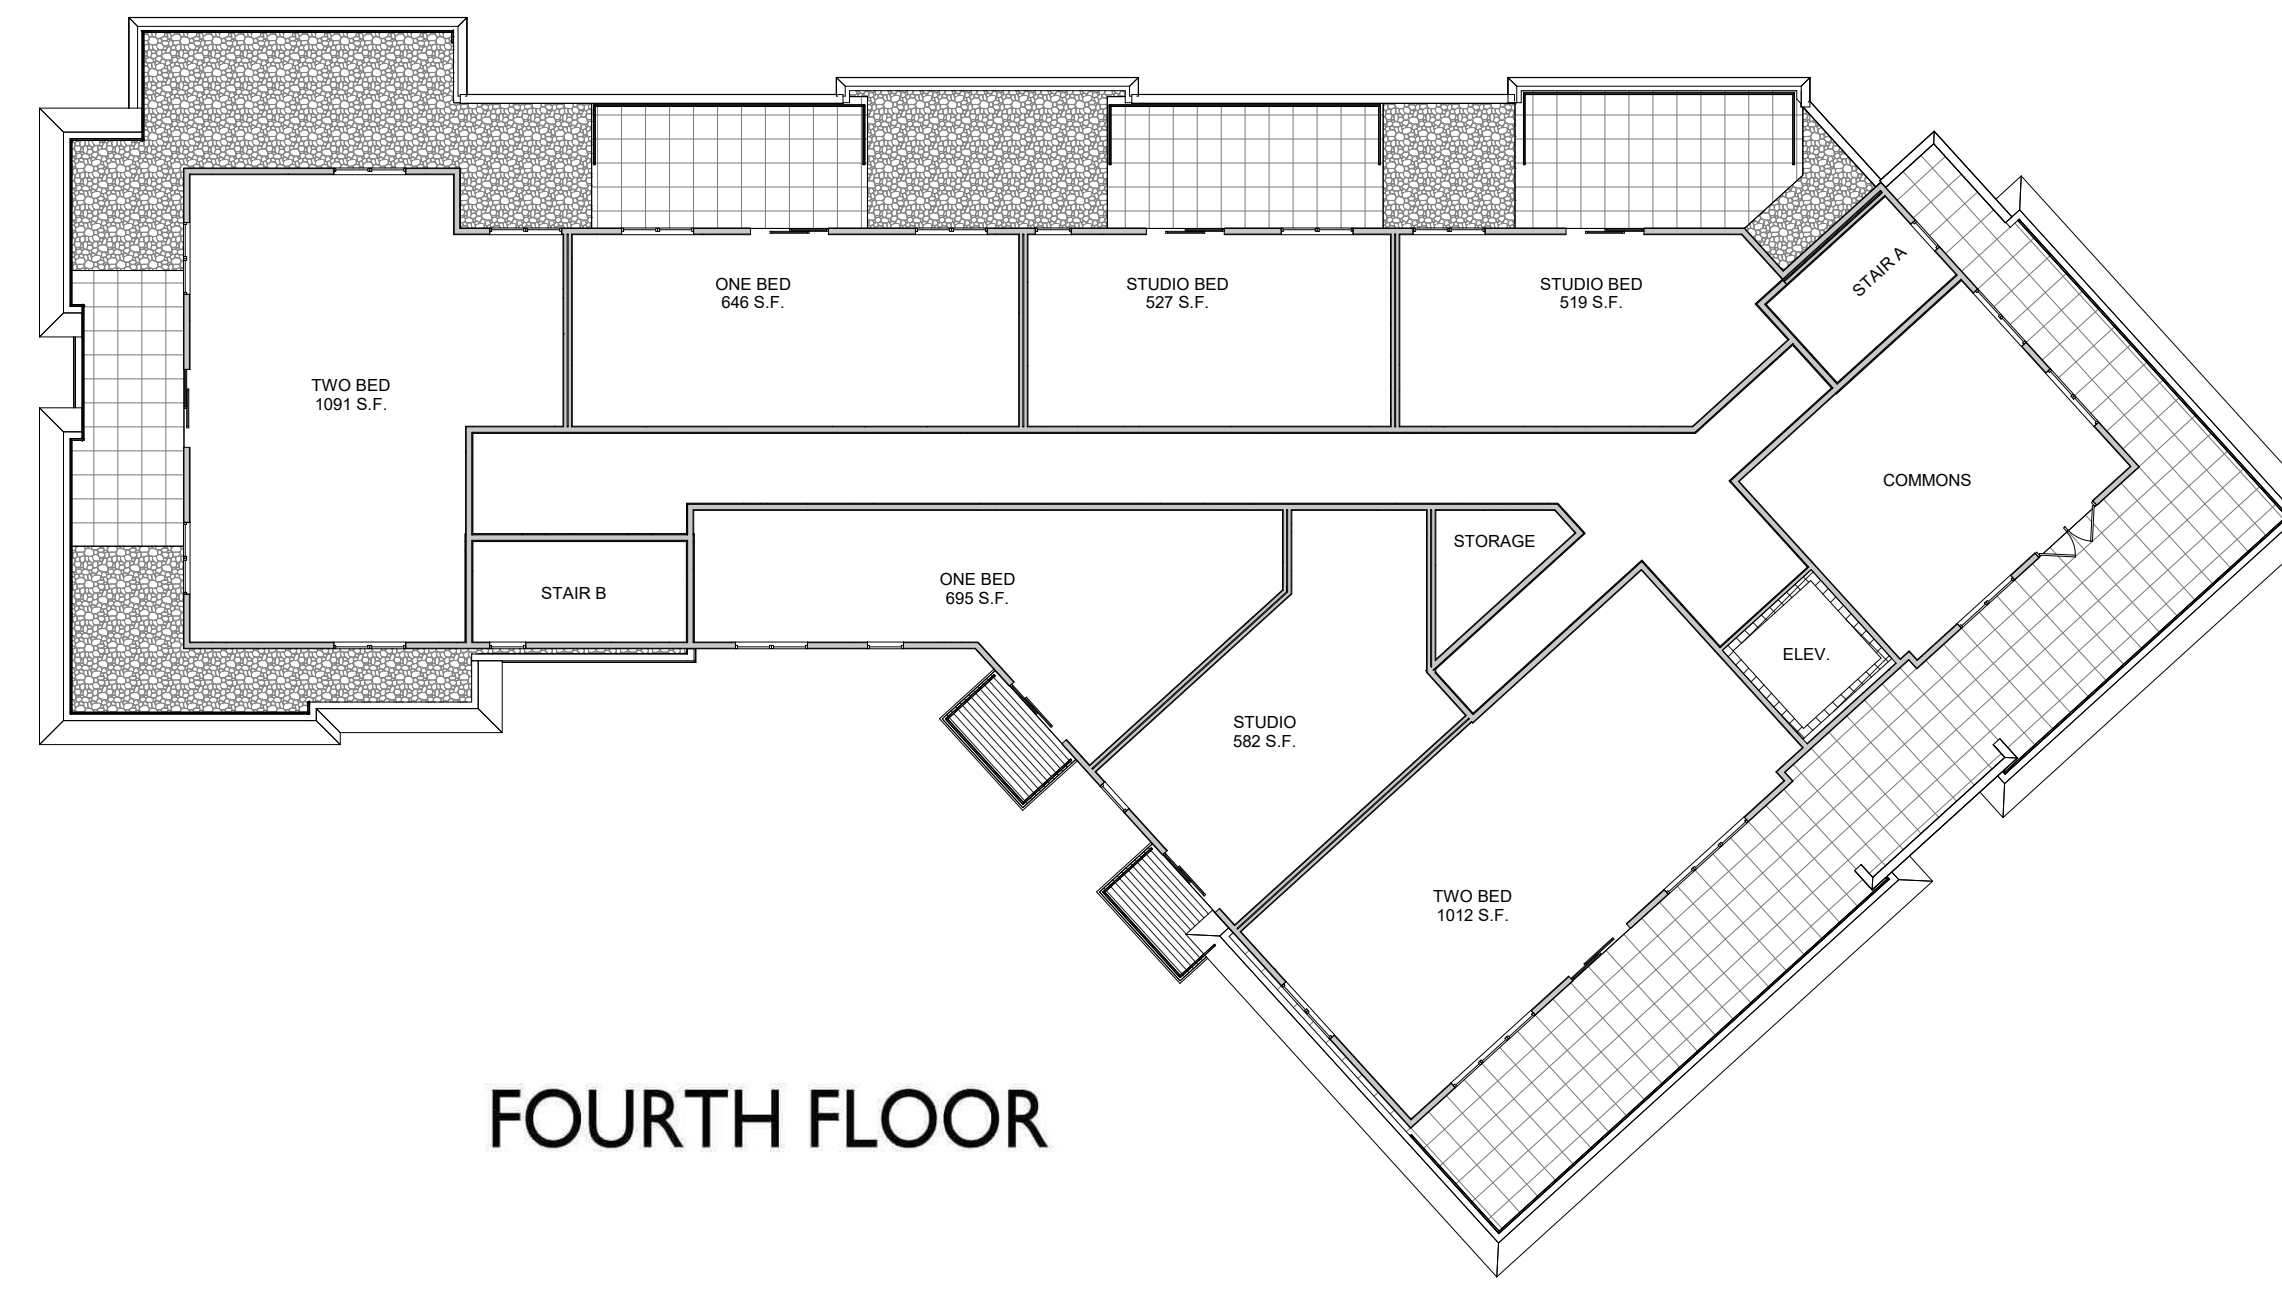

Site Locator Map
3734 Speedway Road
Madison, WI
March 10, 2022

GLENWAY STREET

BUILDING I
31 UNITS
24 UNDERGROUND STALLS
3 TO 4 STORIES

SPEEDWAY ROAD

Concept Site Plan
3734 Speedway Road
Madison, WI
March 10, 2022

1 SETBACK BUILDING SECTION
A-2.5 1/8" = 1'-0"

SUMMER

7:00AM

12:00PM

5:00PM

FALL

8:00AM

12:00PM