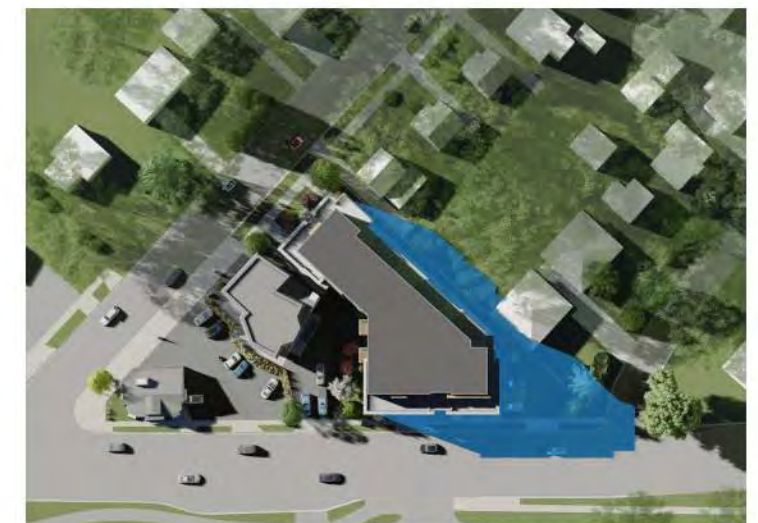

Site Locator Map
3734 Speedway Road
Madison, WI
March 10, 2022

GLENWAY STREET

BUILDING I
31 UNITS
24 UNDERGROUND STALLS
3 TO 4 STORIES

SPEEDWAY ROAD

Concept Site Plan
3734 Speedway Road
Madison, WI
March 10, 2022

1 SETBACK BUILDING SECTION
A-2.5 1/8" = 1'-0"

SUMMER

7:00AM

12:00PM

5:00PM

FALL

8:00AM

12:00PM

4:00PM

WINTER

9:00AM

12:00PM

3:00PM

SPRING

8:00AM

12:00PM