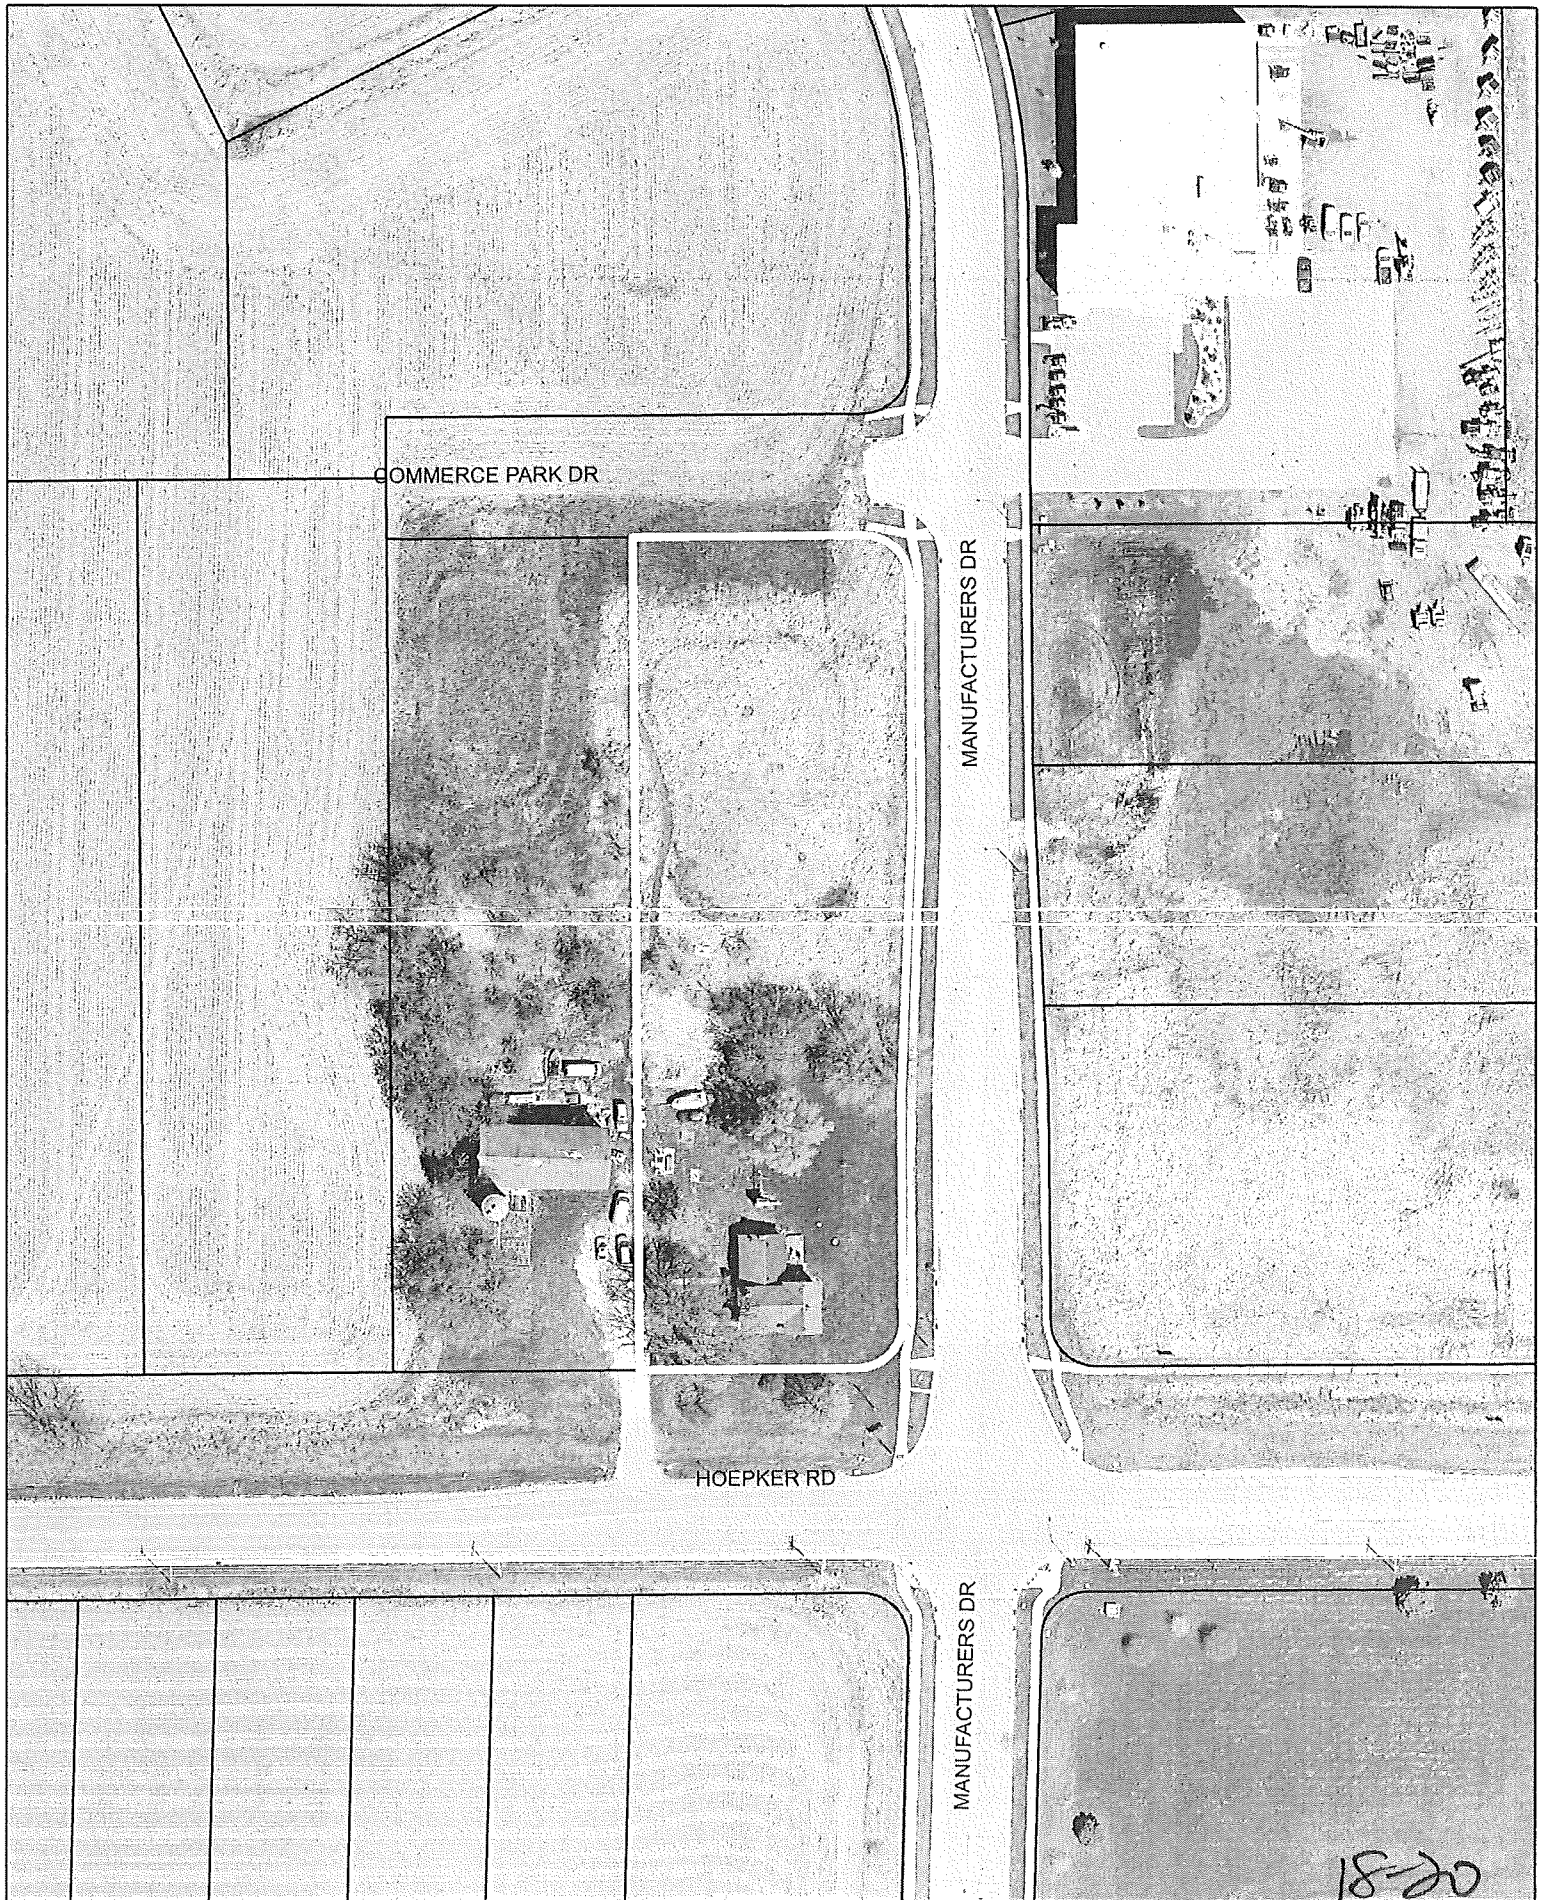

COMMERCE PARK DR

HOEPKER RD

MANUFACTURERS DR

MANUFACTURERS DR

18-20