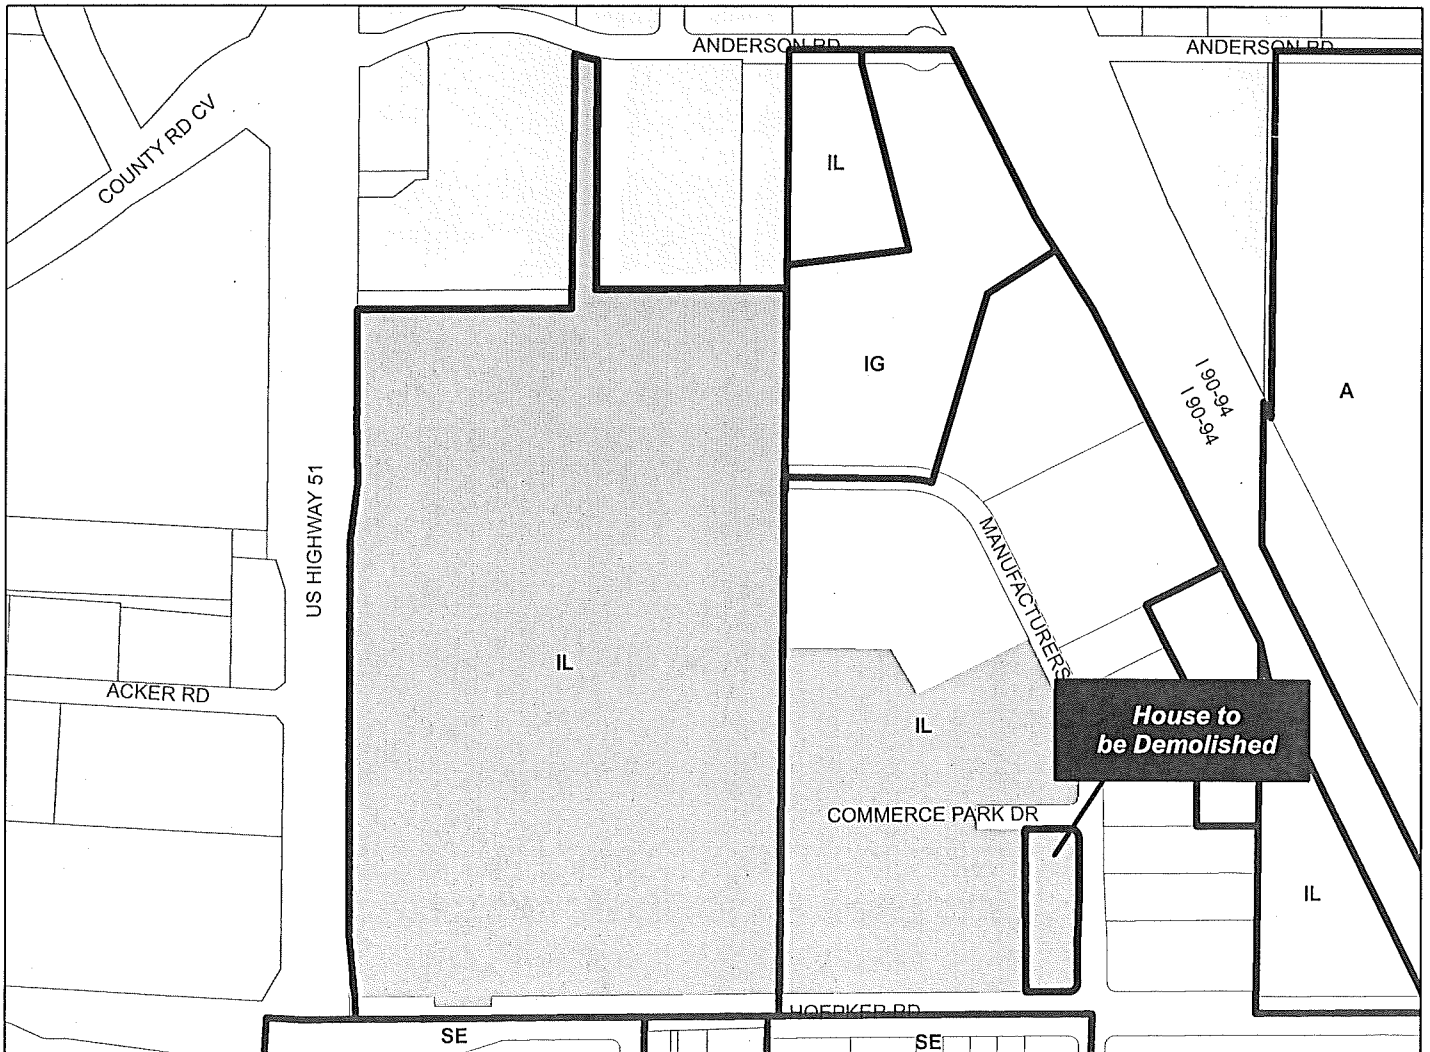

For Questions Contact: Tim Parks at: 261-9632 or tparks@cityofmadison.com or City Planning at 266-4635