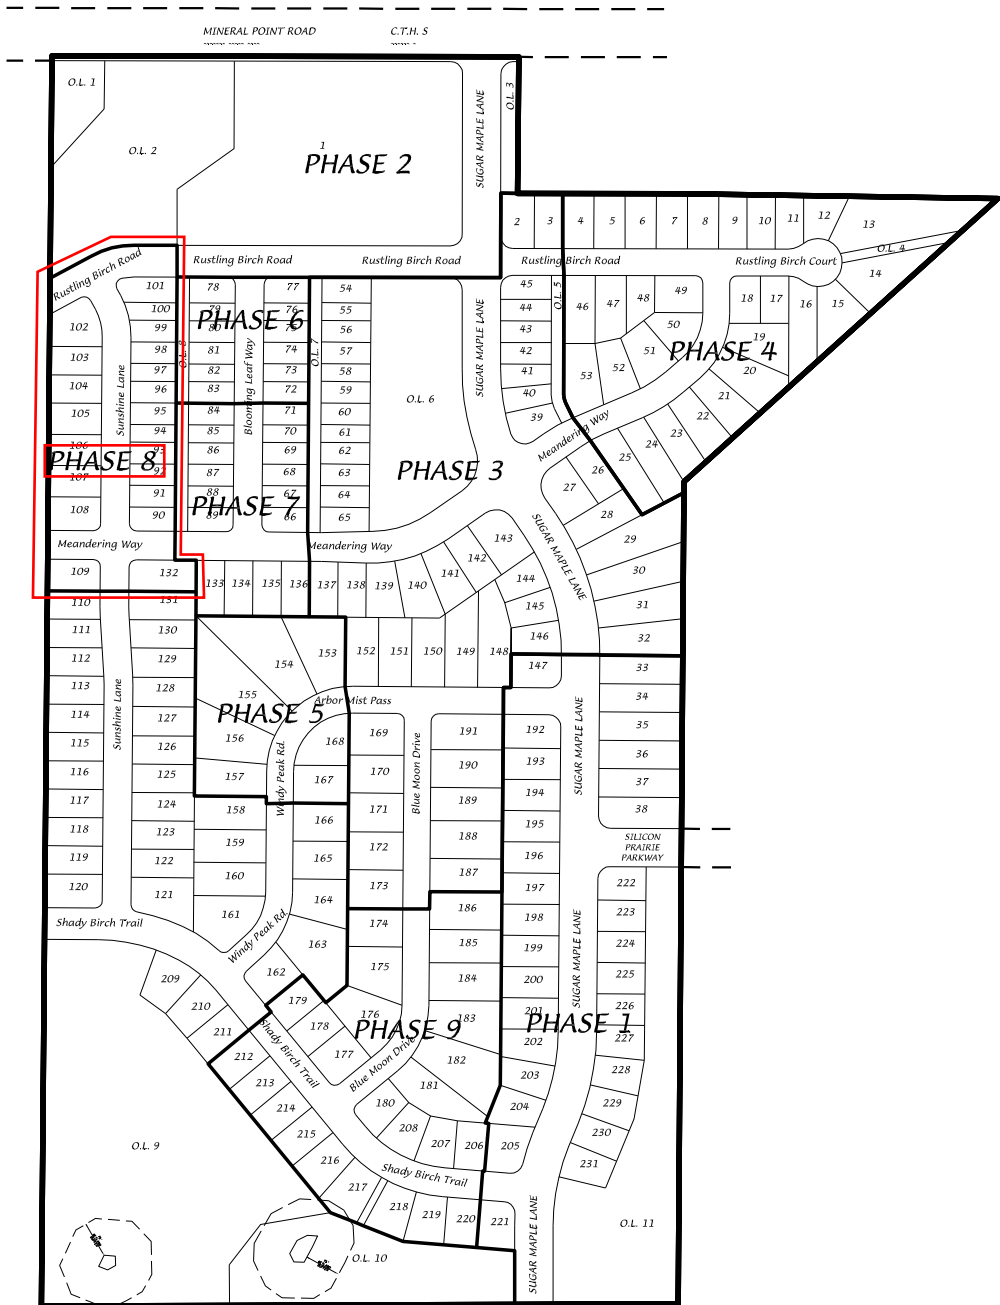

Birchwood Point - Phase Map

D'ONOFRIO KOTTKE AND ASSOCIATES, INC.
 7530 Westward Way, Madison, WI 53717
 Phone: 608.833.7530 • Fax: 608.833.1089
YOUR NATURAL RESOURCE FOR LAND DEVELOPMENT

0 400

 Scale 1" = 400'