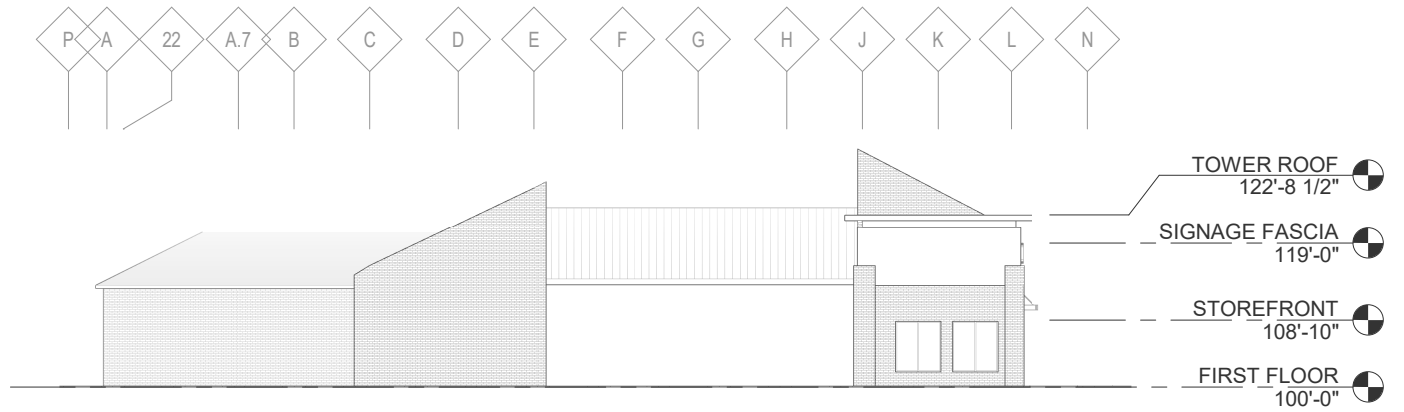

Panel Siding
Bone White

AwneX Canopy - Seattle
Dark Bronze

Brick Piers
Beldon Modular Mayo Clear

1 SOUTH ELEVATION
1/16" = 1'-0"

2 WEST ELEVATION
1/16" = 1'-0"

3 WALGREENS AND NEW
1/16" = 1'-0"