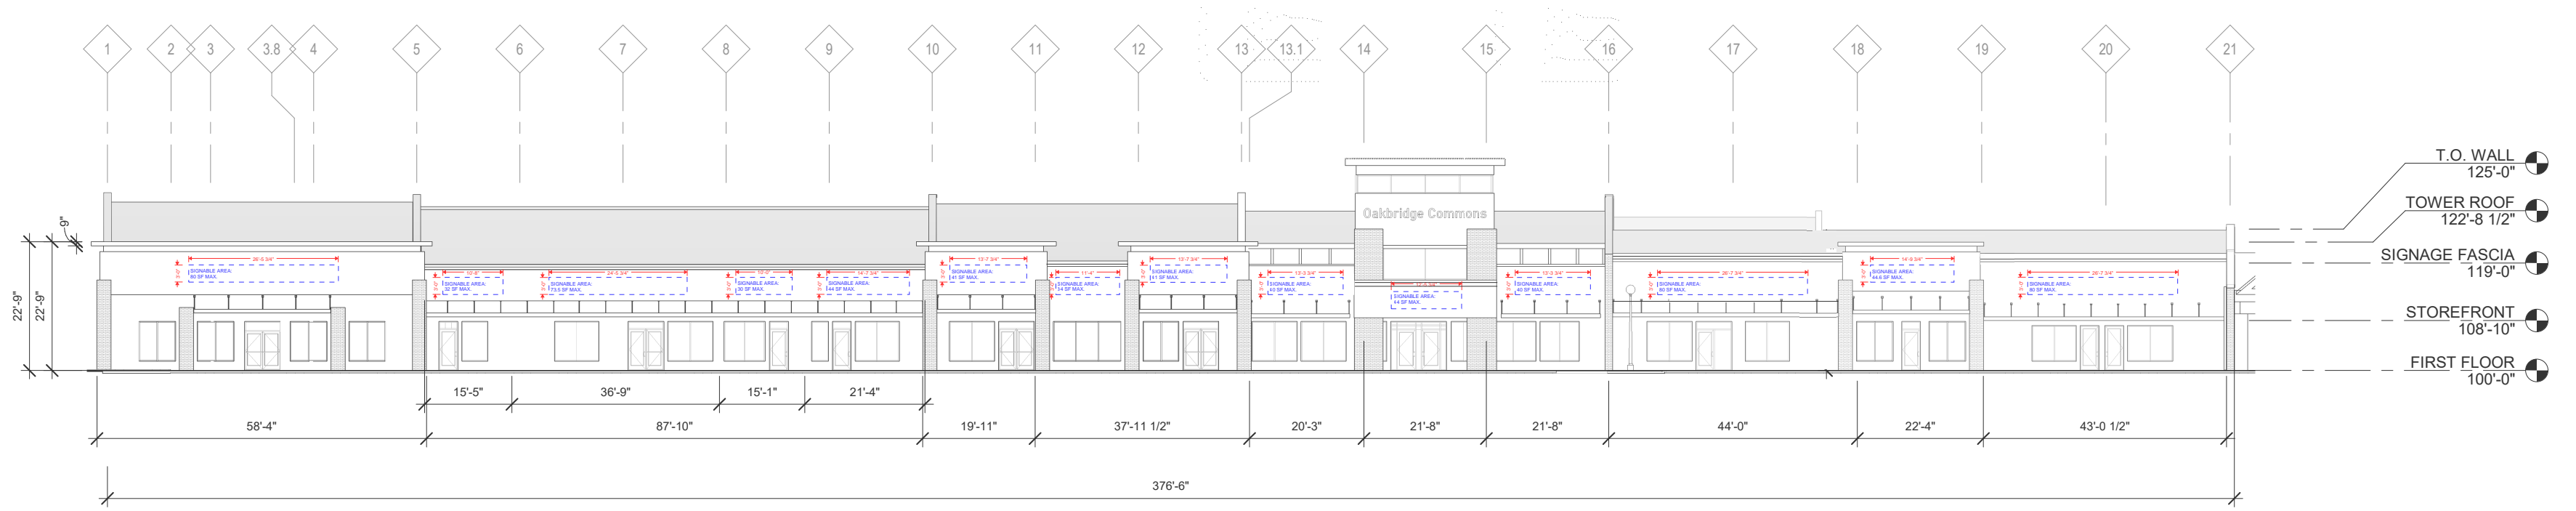

Panel Siding
Bone White

AwneX Canopy - Seattle
Dark Bronze

Brick Piers
Beldon Modular Mayo Clear

1 SOUTH ELEVATION
1/16" = 1'-0"

2 WEST ELEVATION
1/16" = 1'-0"

3 WALGREENS AND NEW
1/16" = 1'-0"