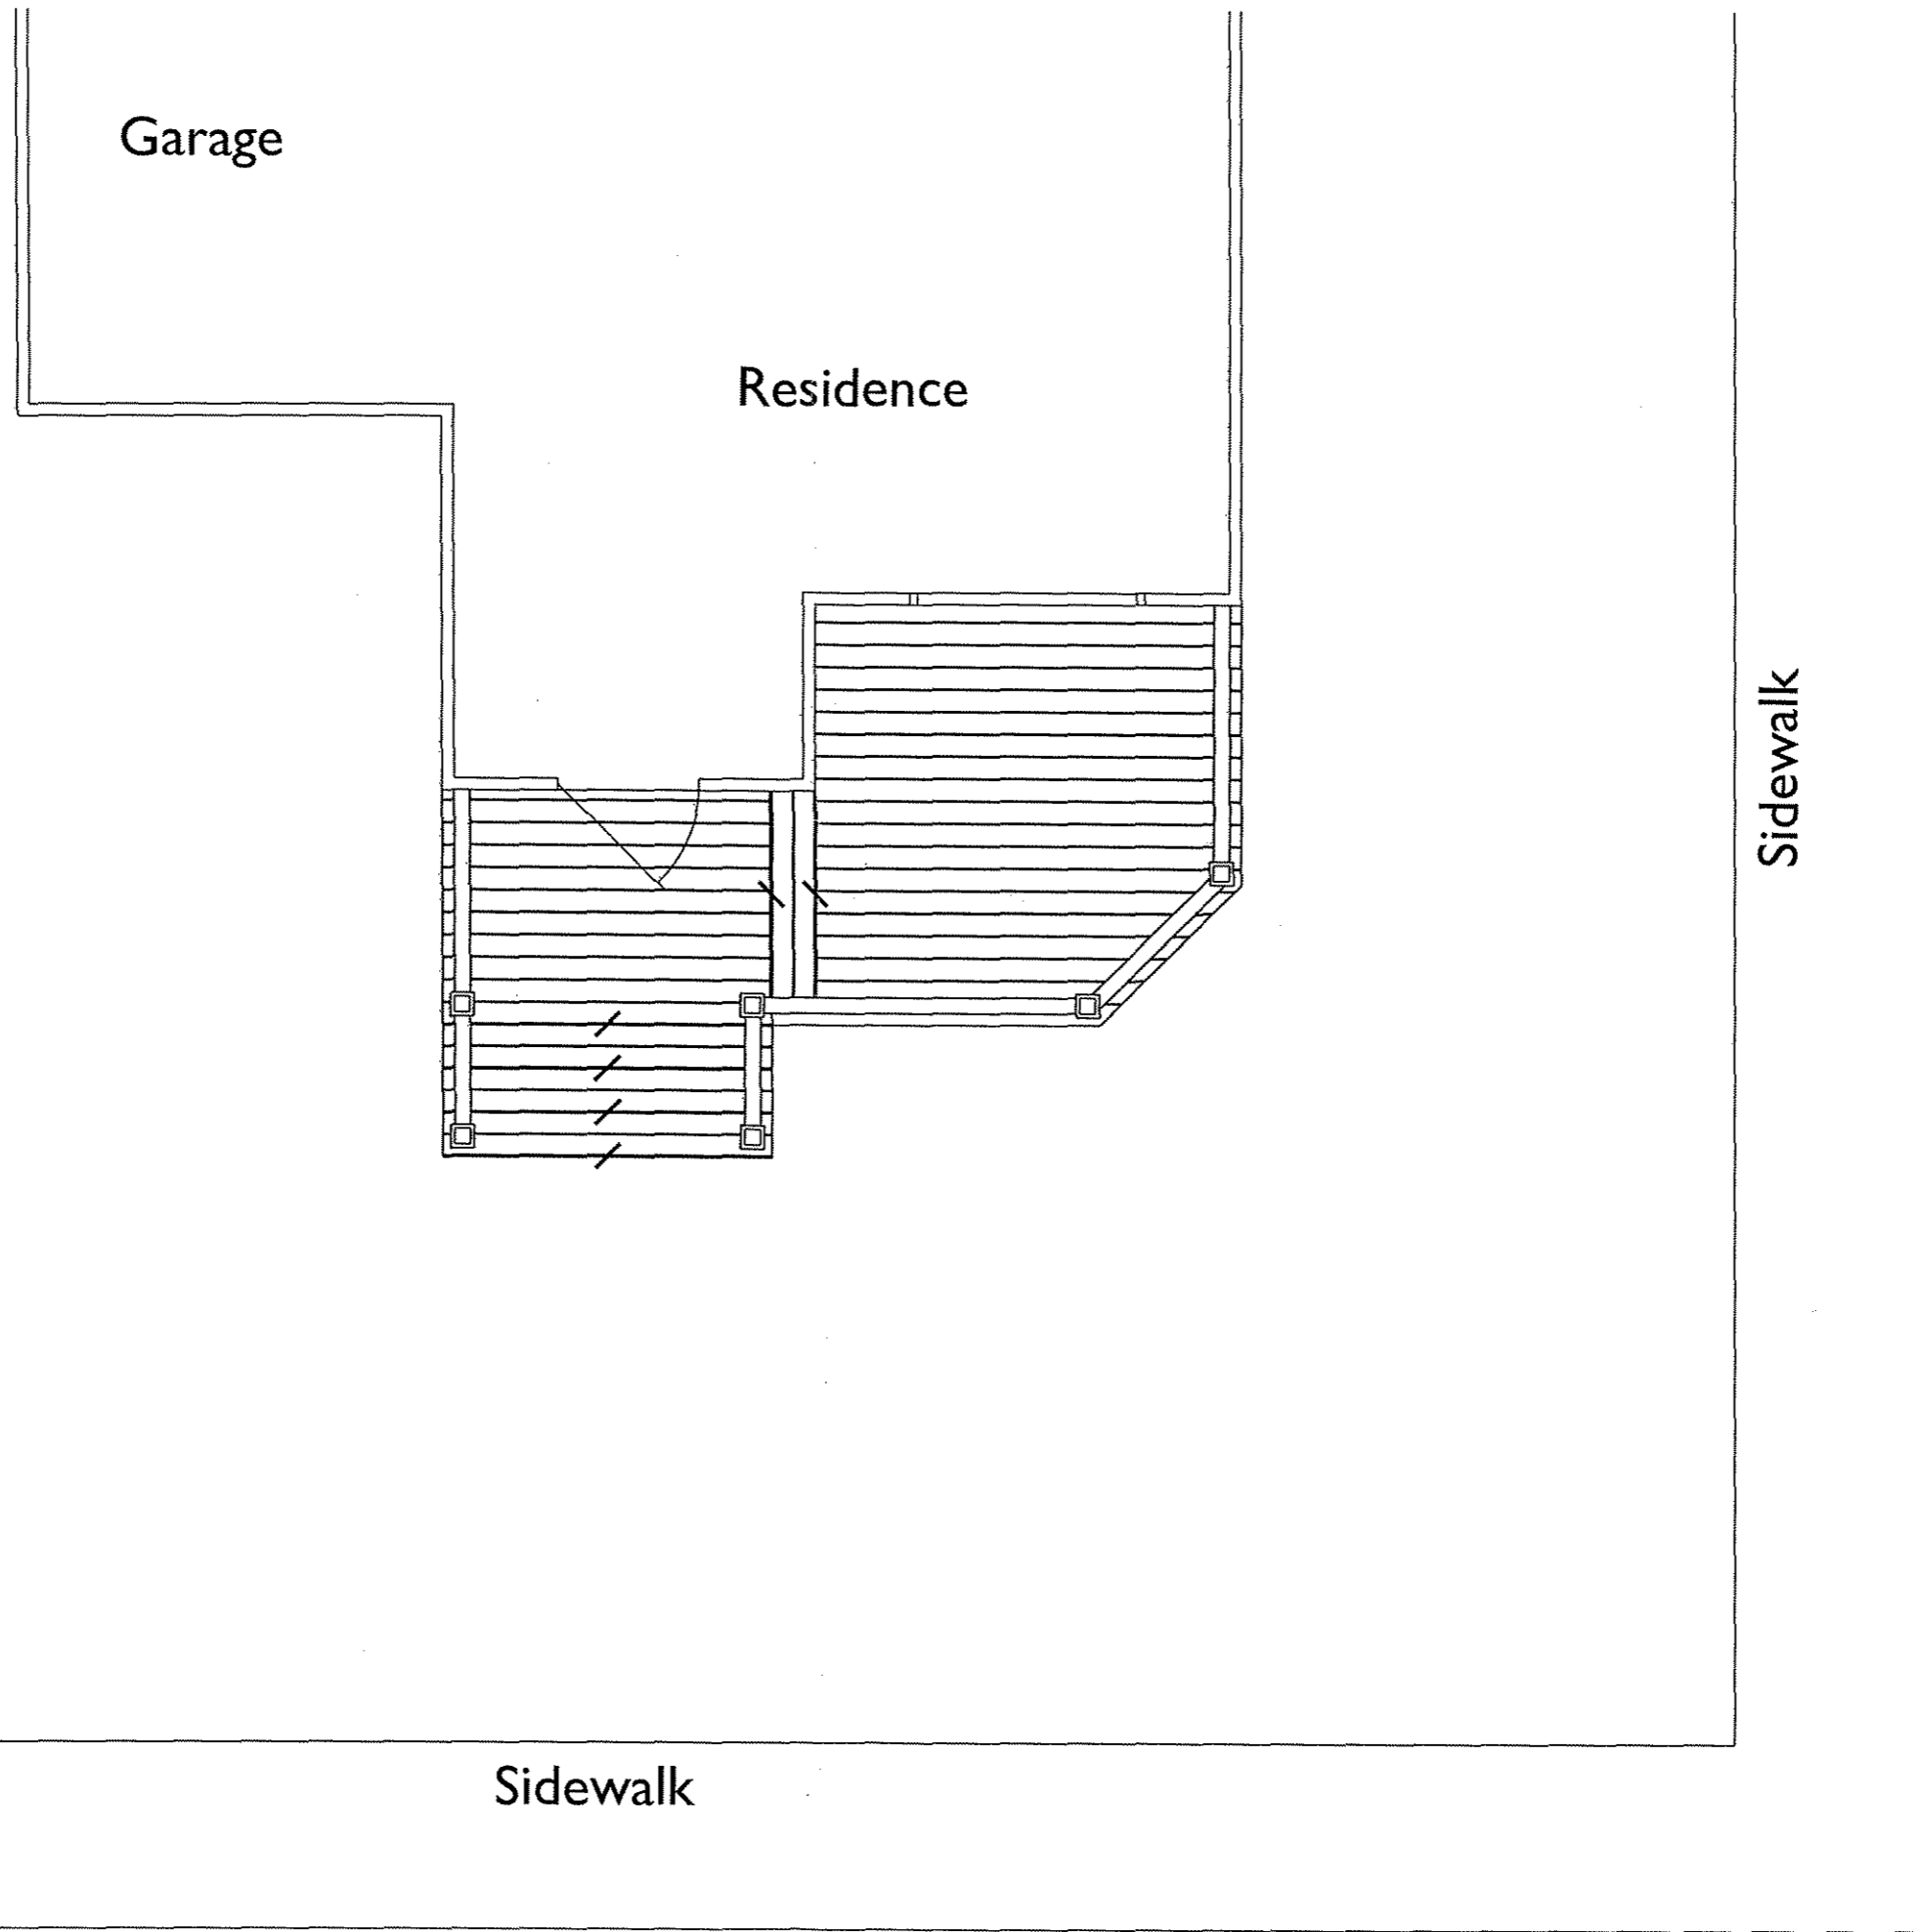

Checked By:
Drawn By:
Revised:
Revised:
Revised:
Revised:
Revised:
Revised:

Color Key

- Stoop = Ironwood
- Steps = Ironwood
- Rail Posts = Ironwood
- Railing = Cypress
- Deck = Cypress
- Bottom Rail = White
- Balusters = White

<p>1301 RUTLEDGE STREET MADISON, WISCONSIN</p>
<p>Checked By: Drawn By: Revised: Revised: Revised: Revised: Revised: Revised:</p>

Garage

Residence

Sidewalk

Sidewalk

Color Key

- Stoop = Ironwood
- Steps = Ironwood
- Rail Posts = Ironwood
- Railing = Cypress
- Deck = Cypress
- Bottom Rail = White
- Balusters = White