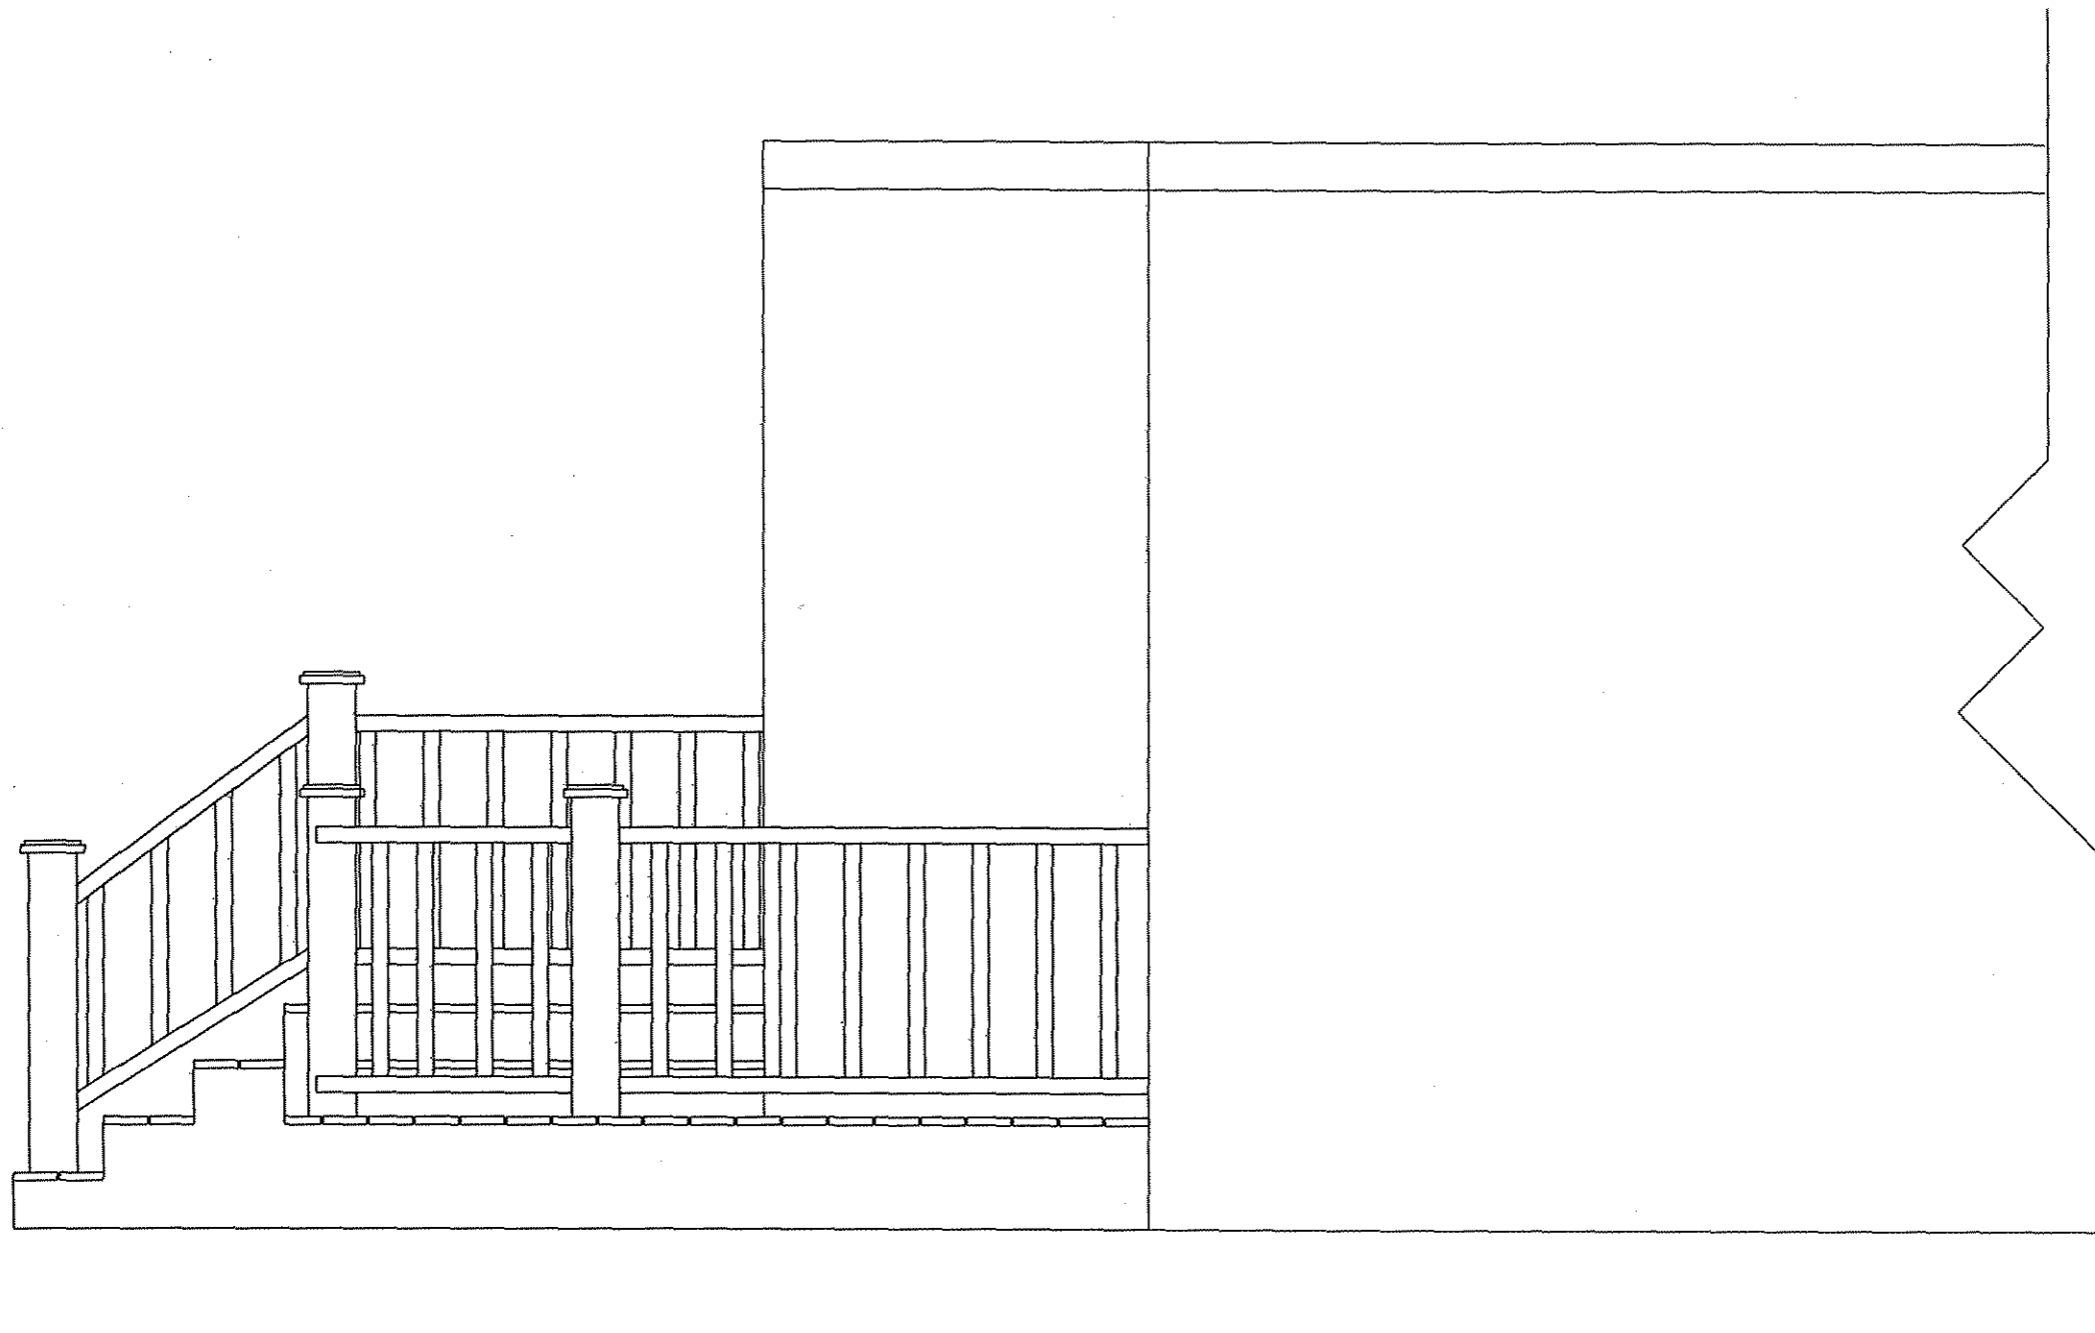

Charlie Construction
608-341-9908

Color Key

- Stoop = Ironwood
- Steps = Ironwood
- Rail Posts = Ironwood
- Railing = Cypress
- Deck = Cypress
- Bottom Rail = White
- Balusters = White

1301 RUTLEDGE STREET
MADISON, WISCONSIN

Checked By:
Drawn By:
Revised:
Revised:
Revised:
Revised:
Revised:
Revised:

Color Key

- Stoop = Ironwood
- Steps = Ironwood
- Rail Posts = Ironwood
- Railing = Cypress
- Deck = Cypress
- Bottom Rail = White
- Balusters = White

<p>1301 RUTLEDGE STREET MADISON, WISCONSIN</p>
<p>Checked By: Drawn By: Revised: Revised: Revised: Revised: Revised: Revised:</p>

Garage

Residence

Sidewalk

Sidewalk

Color Key

- Stoop = Ironwood
- Steps = Ironwood
- Rail Posts = Ironwood
- Railing = Cypress
- Deck = Cypress
- Bottom Rail = White
- Balusters = White