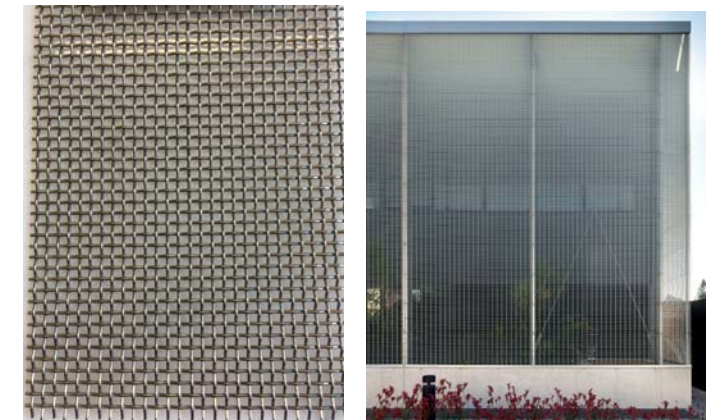

- EXTERIOR GLAZING

INSULATING VISION GLASS (VRE1-46)
SPANDREL GLASS TO MATCH

FROSTED GLASS - FOG GRAY (V1087)

SILKSCREEN GLASS - SUBDUED GRAY
60% COVERAGE (V903)

- ALUMINUM TRIM

BRUSHED ALUMINUM

- STONE SCREEN WALL SYSTEM

INDIANA LIMESTONE - STANDARD BUFF

- WINDOW CURB / SILL

BLACK GRANITE

- ALUMINUM SCREEN WALL

MECHANICAL SCREEN WALL @ ROOF