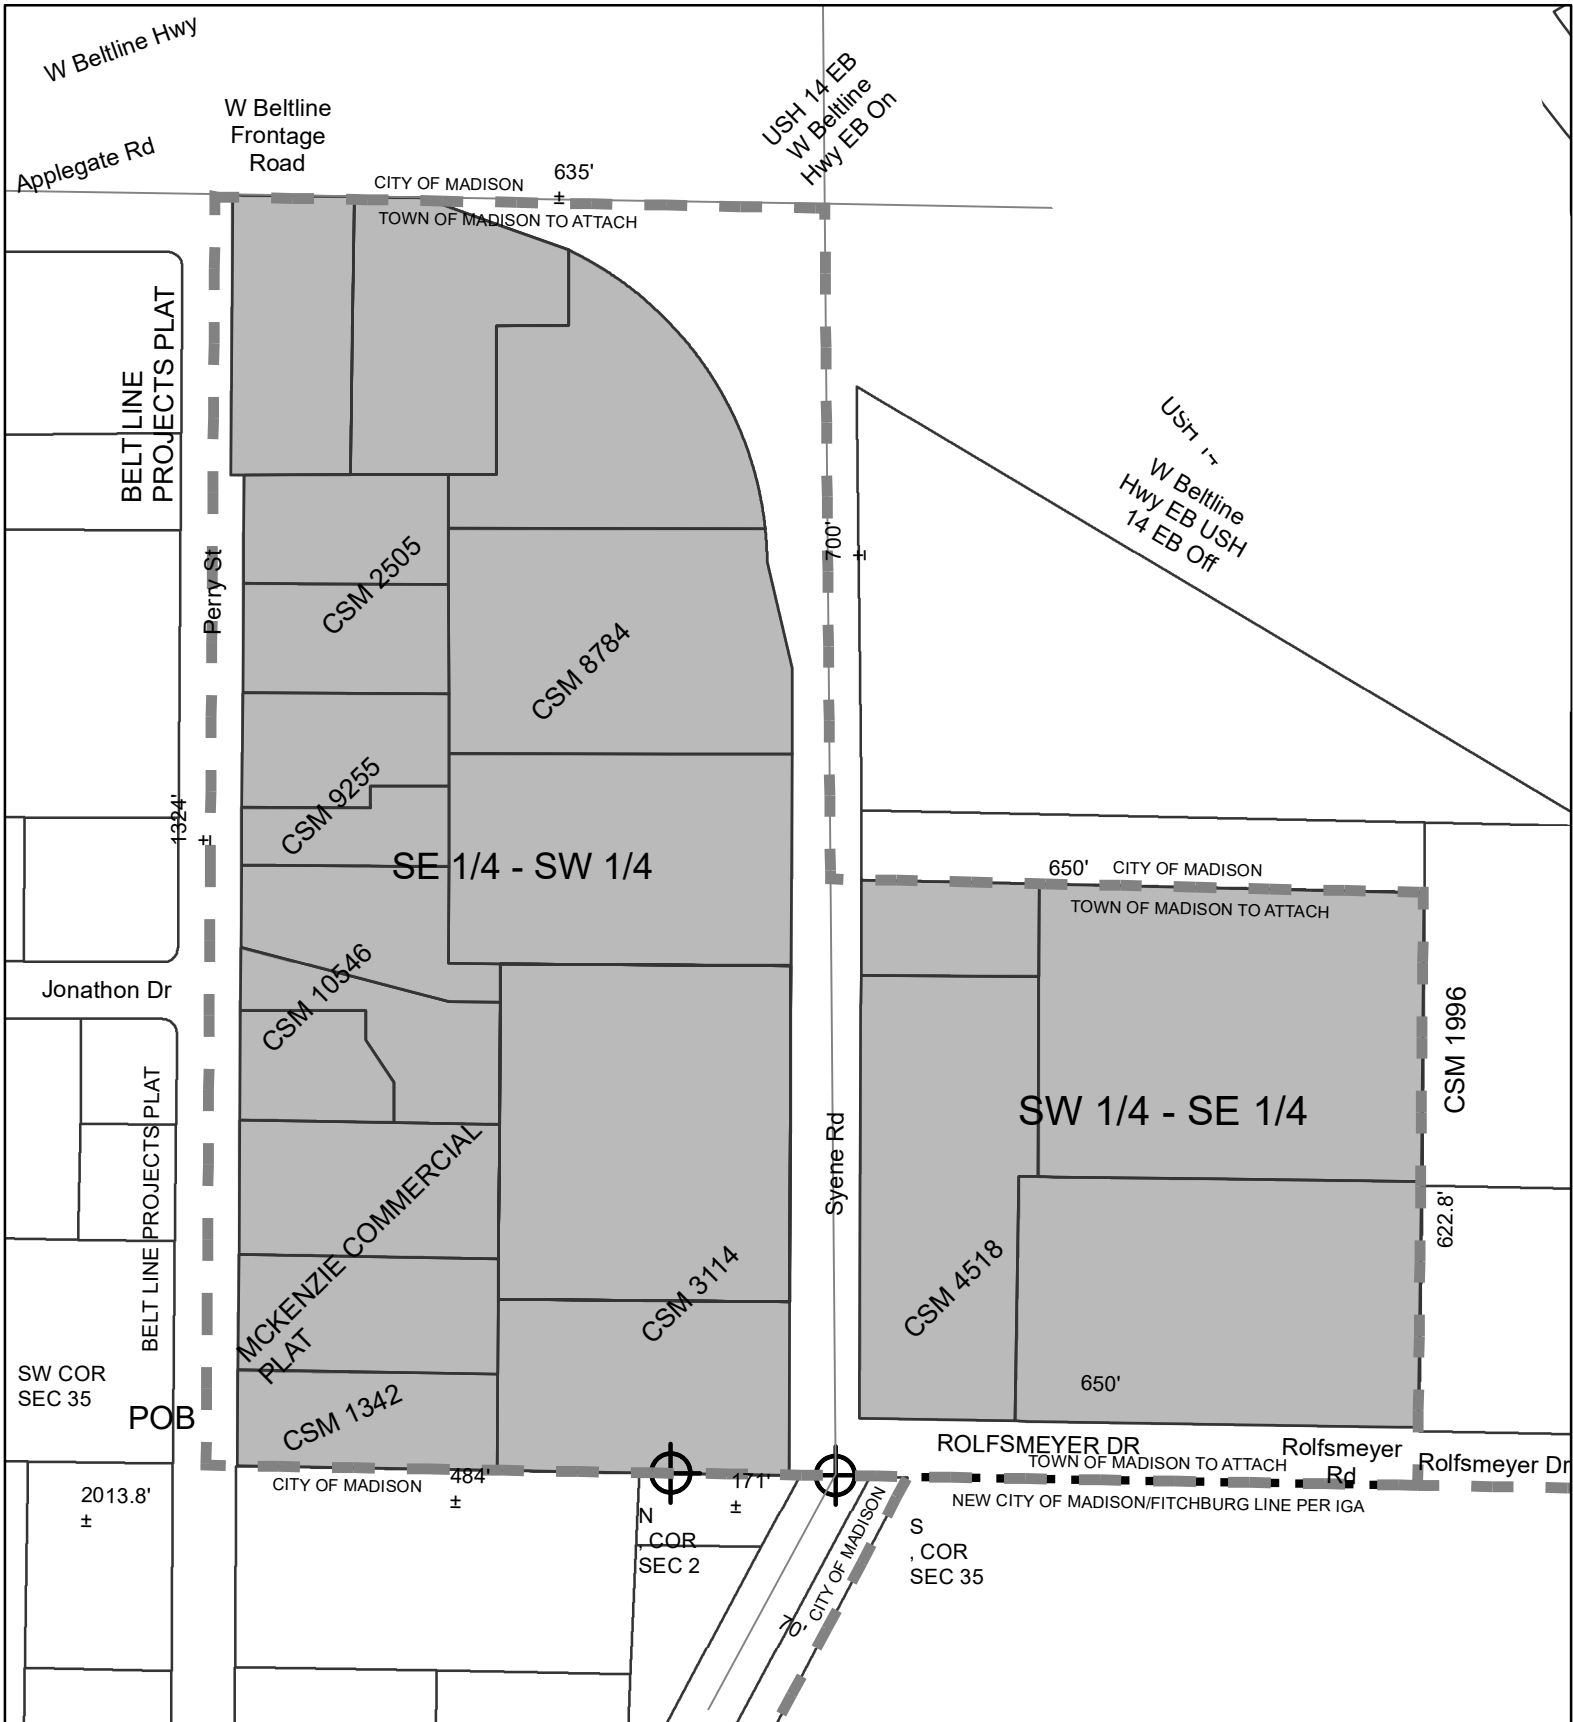

# Town of Madison Zoning Areas

 Town of Madison parcels attaching to City Madison

 City of Madison

Source: City of Madison Planning Division, Dane County LIO

# Proposed Zoning - AREA 10, Town of Madison

ID 72653 - Creating Section 28.022-00579

Note: The black-dashed line represents the current City of Madison boundary and the limit of the area to be attached/zoned. The existing zoning of parcels in the City and the proposed zoning of Town parcels is shown on this map.

IL IG City/Area Limits

0 100 200 Feet

# LANDS TO ATTACH TO CITY OF MADISON

Note: Underlying streets, platted lots and land division lines shown for informational purposes. Ownership parcels are not shown.

IL