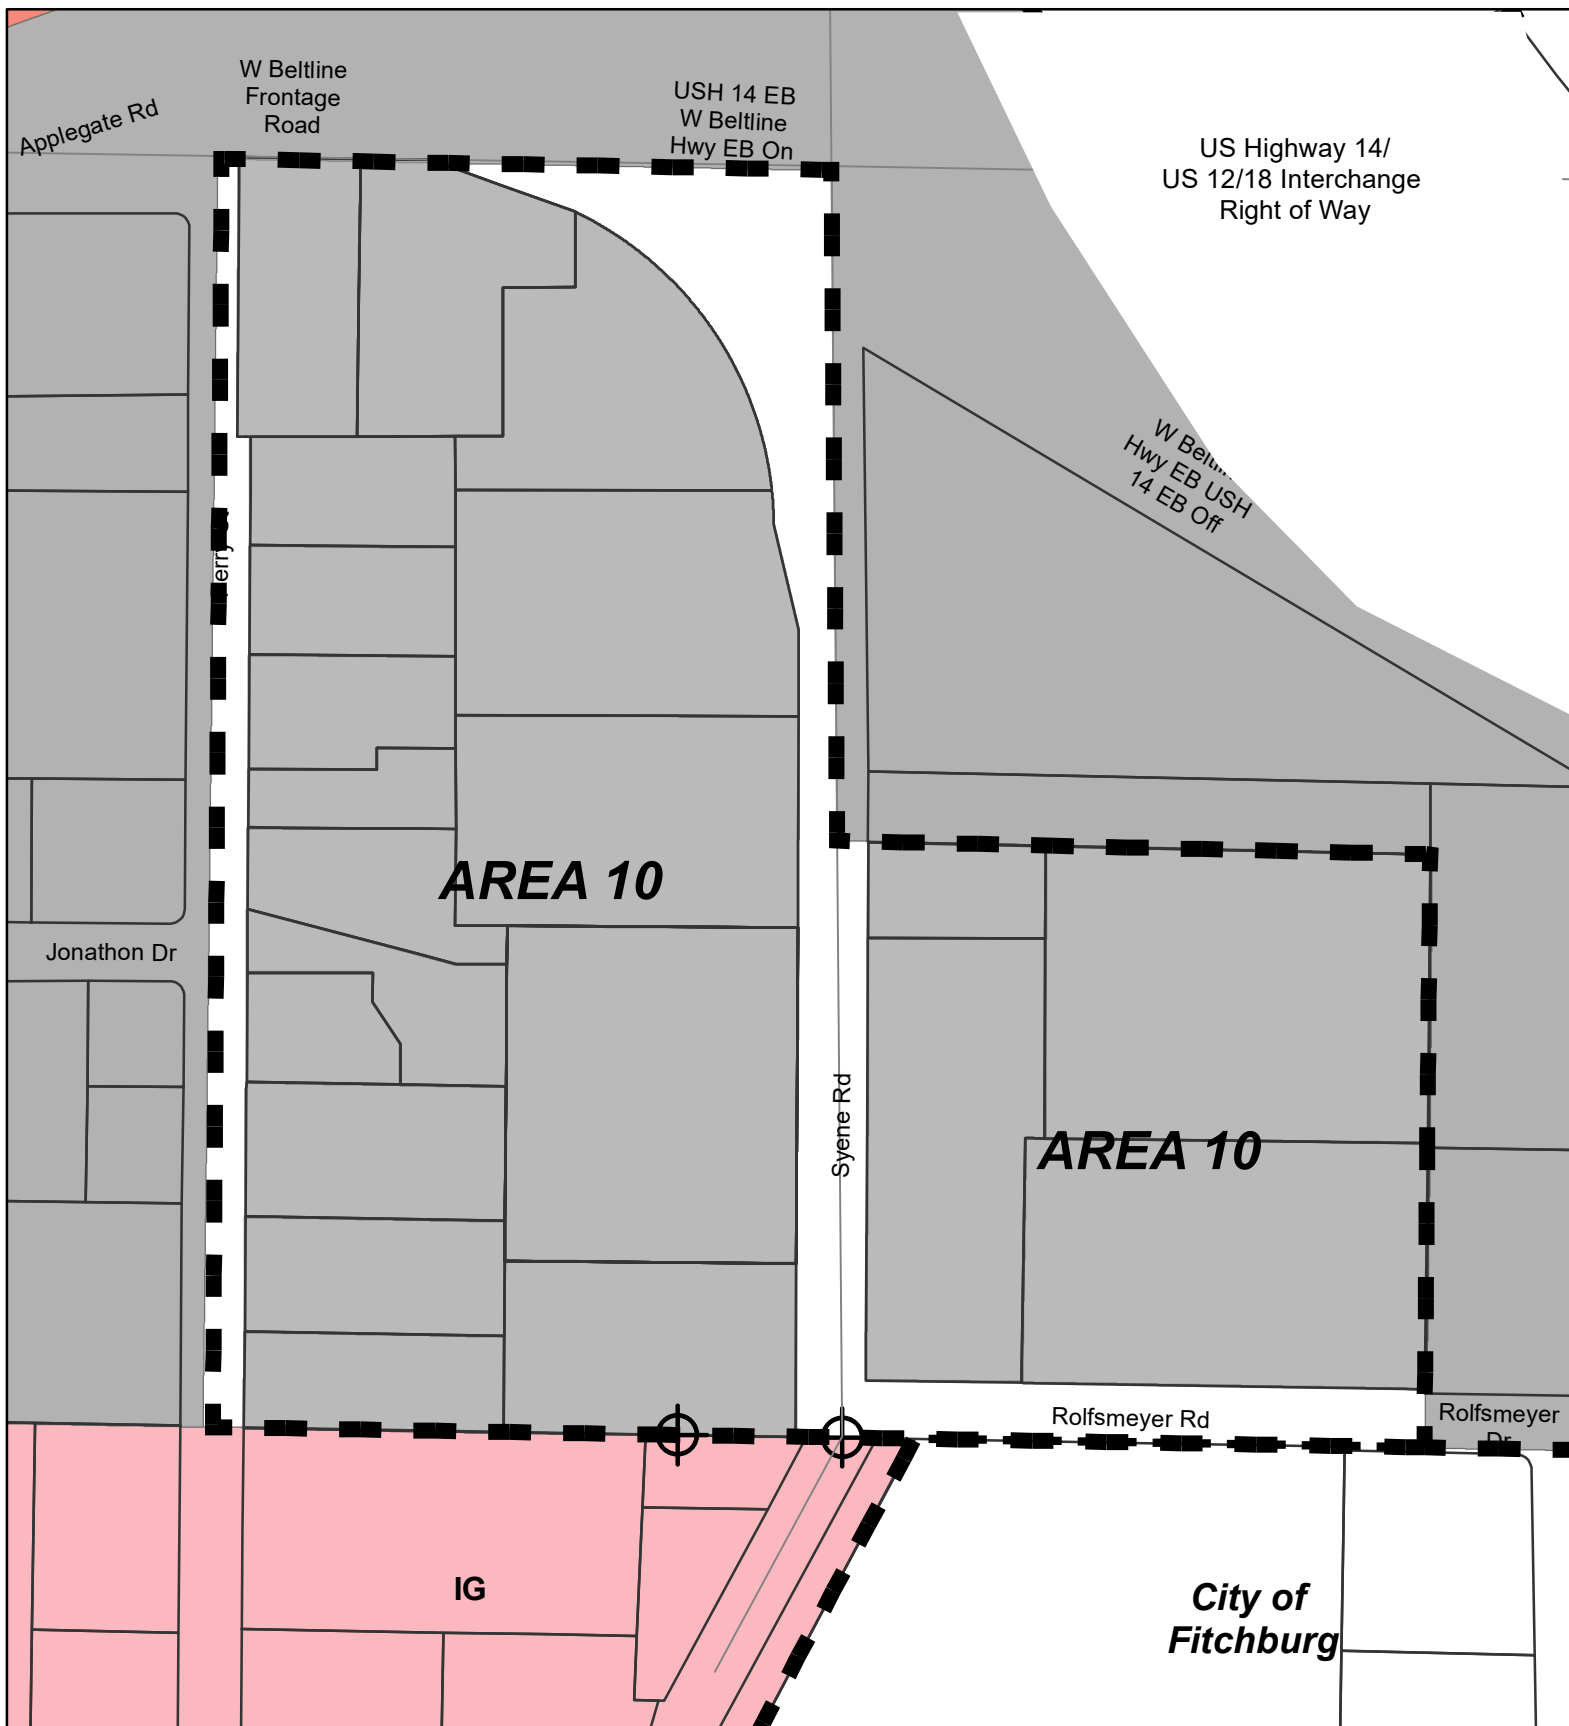

# Town of Madison Zoning Areas

 Town of Madison parcels attaching to City Madison

 City of Madison

Source: City of Madison Planning Division, Dane County LIO

# Proposed Zoning - AREA 10, Town of Madison

ID 72653 - Creating Section 28.022-00579

Note: The black-dashed line represents the current City of Madison boundary and the limit of the area to be attached/zoned. The existing zoning of parcels in the City and the proposed zoning of Town parcels is shown on this map.

IL IG City/Area Limits

0 100 200 Feet

# LANDS TO ATTACH TO CITY OF MADISON

Note: Underlying streets, platted lots and land division lines shown for informational purposes. Ownership parcels are not shown.

IL