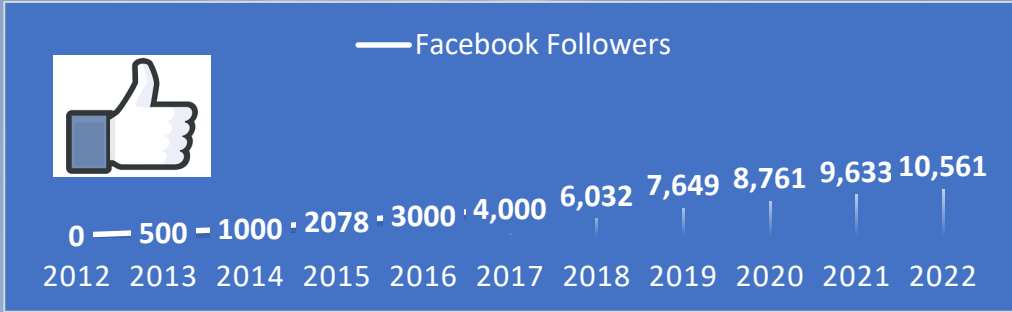

Facebook

10 years. 10,000+ Followers

Madison Parks
Published by Agorapulse [?] · January 15 ·

Make plans to see three design team presentations as they present live & in person, their proposed master plans for the Lake Monona Waterfront! Please join us in re-imagining possibilities for the Lake Monona Waterfront on Thurs., Jan 26 at 6PM in rooms 301-302 at Central Library. Design teams will present in person, and the event will also be live-streamed to the Madison City Channel for remote viewing.

<https://www.cityofmadison.com/.../lake-monona-waterfront-desi...>

#madisonwi #madisonwisconsin #lakemonona #lakemononawaterfront #madisonparks @madisonpubliclibrary

1.7 miles of lakeshore
Three world-class design teams
A new vision for Madison's connection to Lake Monona

Get more likes, comments and shares
When you boost this post, you'll show it to more people.

4,859 People reached   218 Engagements   **Boost post**

11 shares

Performance for your post		
4,859 People Reached		
75 Reactions, Comments & Shares		
53 Like	5 On Post	48 On Shares
3 Love	1 On Post	2 On Shares
1 Wow	0 On Post	1 On Shares
7 Comments	0 On Post	7 On Shares
11 Shares	11 On Post	0 On Shares
143 Post Clicks		
27 Photo views	73 Link clicks	43 Other clicks
NEGATIVE FEEDBACK		
0 Hide post	0 Hide all posts	
0 Report as spam	0 Unlike Page	
Reported stats may be delayed from what appears on posts		

Top Reaching Posts in 2022		
	Candlelight Snowshoe Hike Dec 5, 2022	58,535
	Candlelit Snowshoe Hike Dec 2, 2022	55,266
	They're back! Dandelions are bloo... May 11, 2022	40,344
	Bird & Nature Festival 2022 Feb 17, 2022	25,145
	Public Information Meeting - Olbri... May 20, 2022	21,768
	Hayrides & Hikes at Cherokee Marsh Aug 12, 2022	18,402
	Learn to Kayak & Standup Paddleb... Jul 21, 2022	17,265
	Trucks & Treasures Aug 3, 2022	11,731