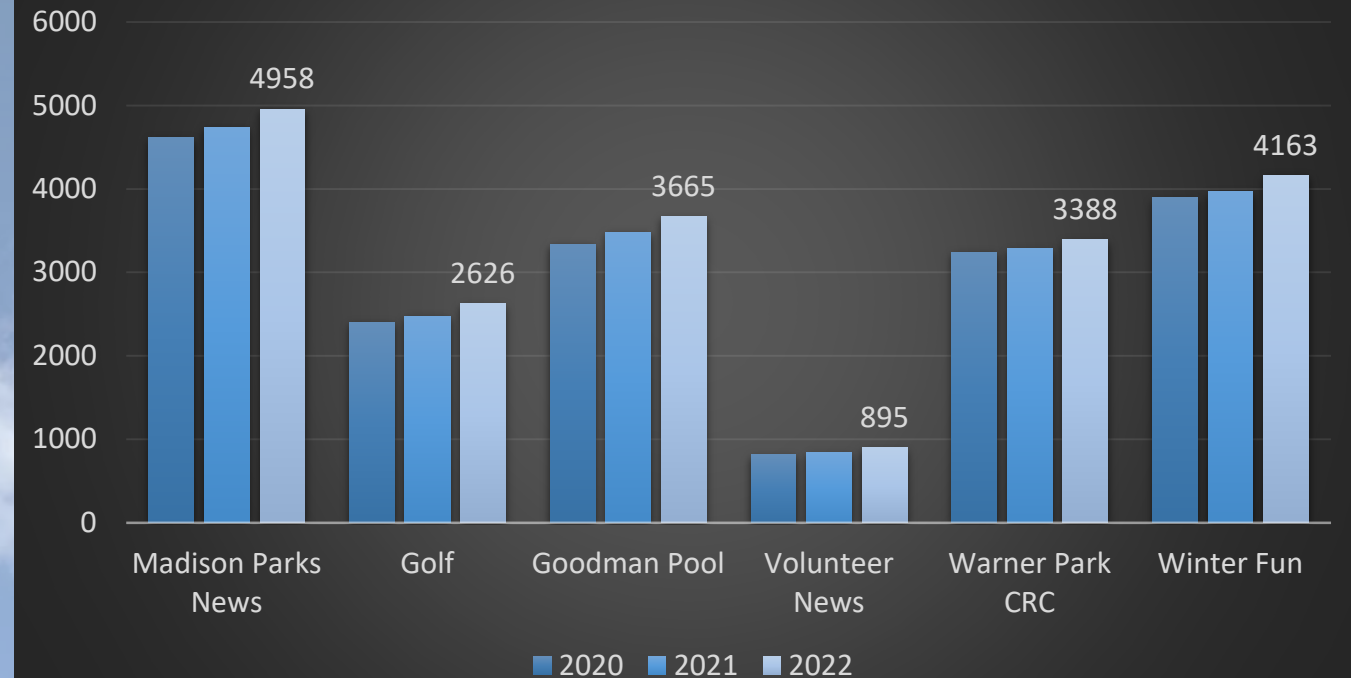

Newsletters

Current Number of Subscribers

- Madison Parks News – 4,958
- Golf News– 2,626
- Goodman Pool News – 3,665
- Volunteer News - 895
- Warner Park CRC – 3,388
- Winter Fun – 4,163

Subscribe

Recent Newsletters

What's happening in Madison Parks delivered to your inbox.

- January 19, 2023
  - [Groove & Glide | Winter Prom | Design Challenge](#)
- January 11, 2023
  - [This Weekend's Events + Winter Prom + Lake Monona Waterfront](#)
- January 4, 2023
  - [Winter Prom | Penn Park | Lake Monona Waterfront](#)
- December 8, 2022
  - [We Moved! | Family Fun Night | Input Meeting](#)
- November 22, 2022
  - [2023 Calendar Photo Winners](#)

E-News Subscriber Growth