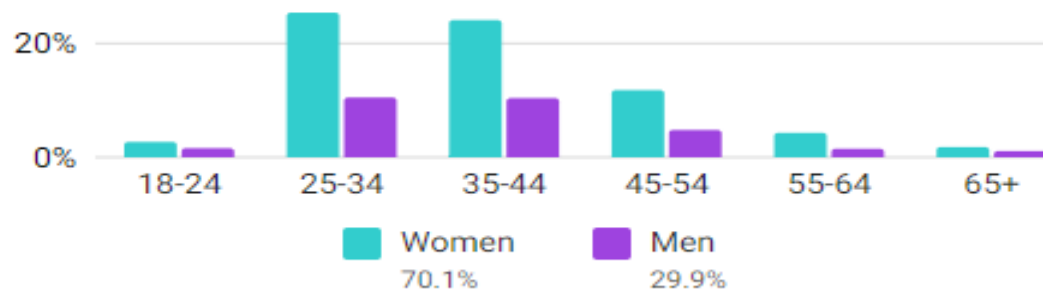

### Audience

Facebook Page Likes

# 8.7K

Age & Gender

Instagram Followers

# 3.2K

Age & Gender