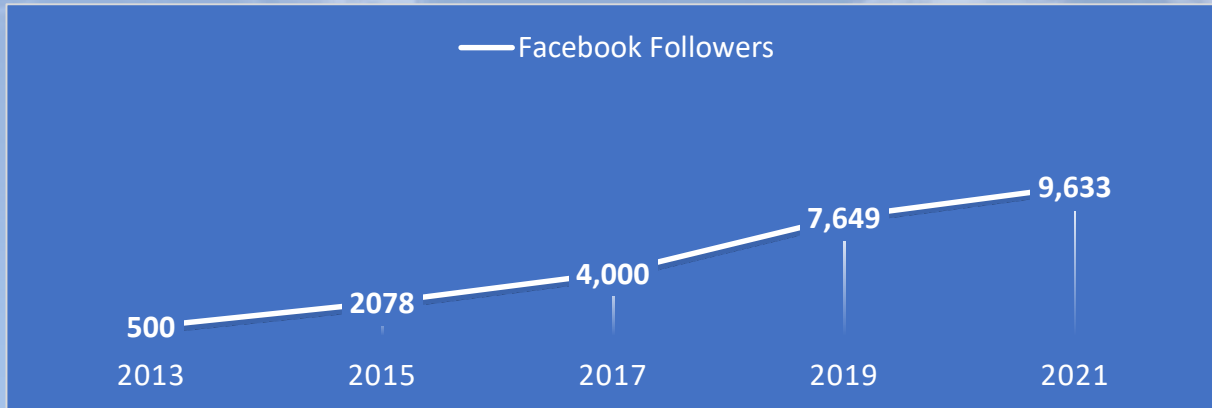

# • Social Media

Main Social Media Platforms	2021	2020 Followers	2019 Followers	2018 Followers	Audience Demographics
Facebook (est. January 2012) cityofmadisonparks	9,633	8,761	7,649	6,032	Location: Dane County (71%) Gender: Women (77%) Age Range: 25-44 (48%)
Instagram (est. August 2018) madisonparkswi	3,173	2,466	1,502	997	Location: Madison (75%) Gender: Women (73%) Age Range: 25-44 (71%)
Twitter (est. June 2010) madisonparkswi	6,204	5,799	5,257	4,934	Location: Wisconsin (71%) Gender: Women (62%)