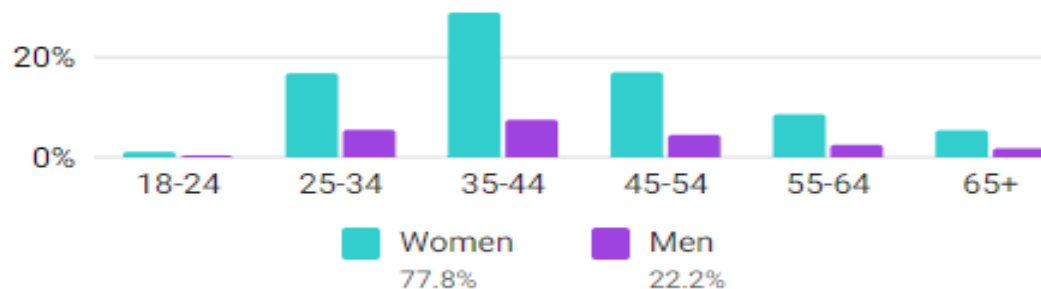

Fri Jan 14, 8:44am  
**Are you ready? We have G...**

Post  
Reach 3.9K

### Audience

Facebook Page Likes

# 8.7K

Age & Gender

Instagram Followers