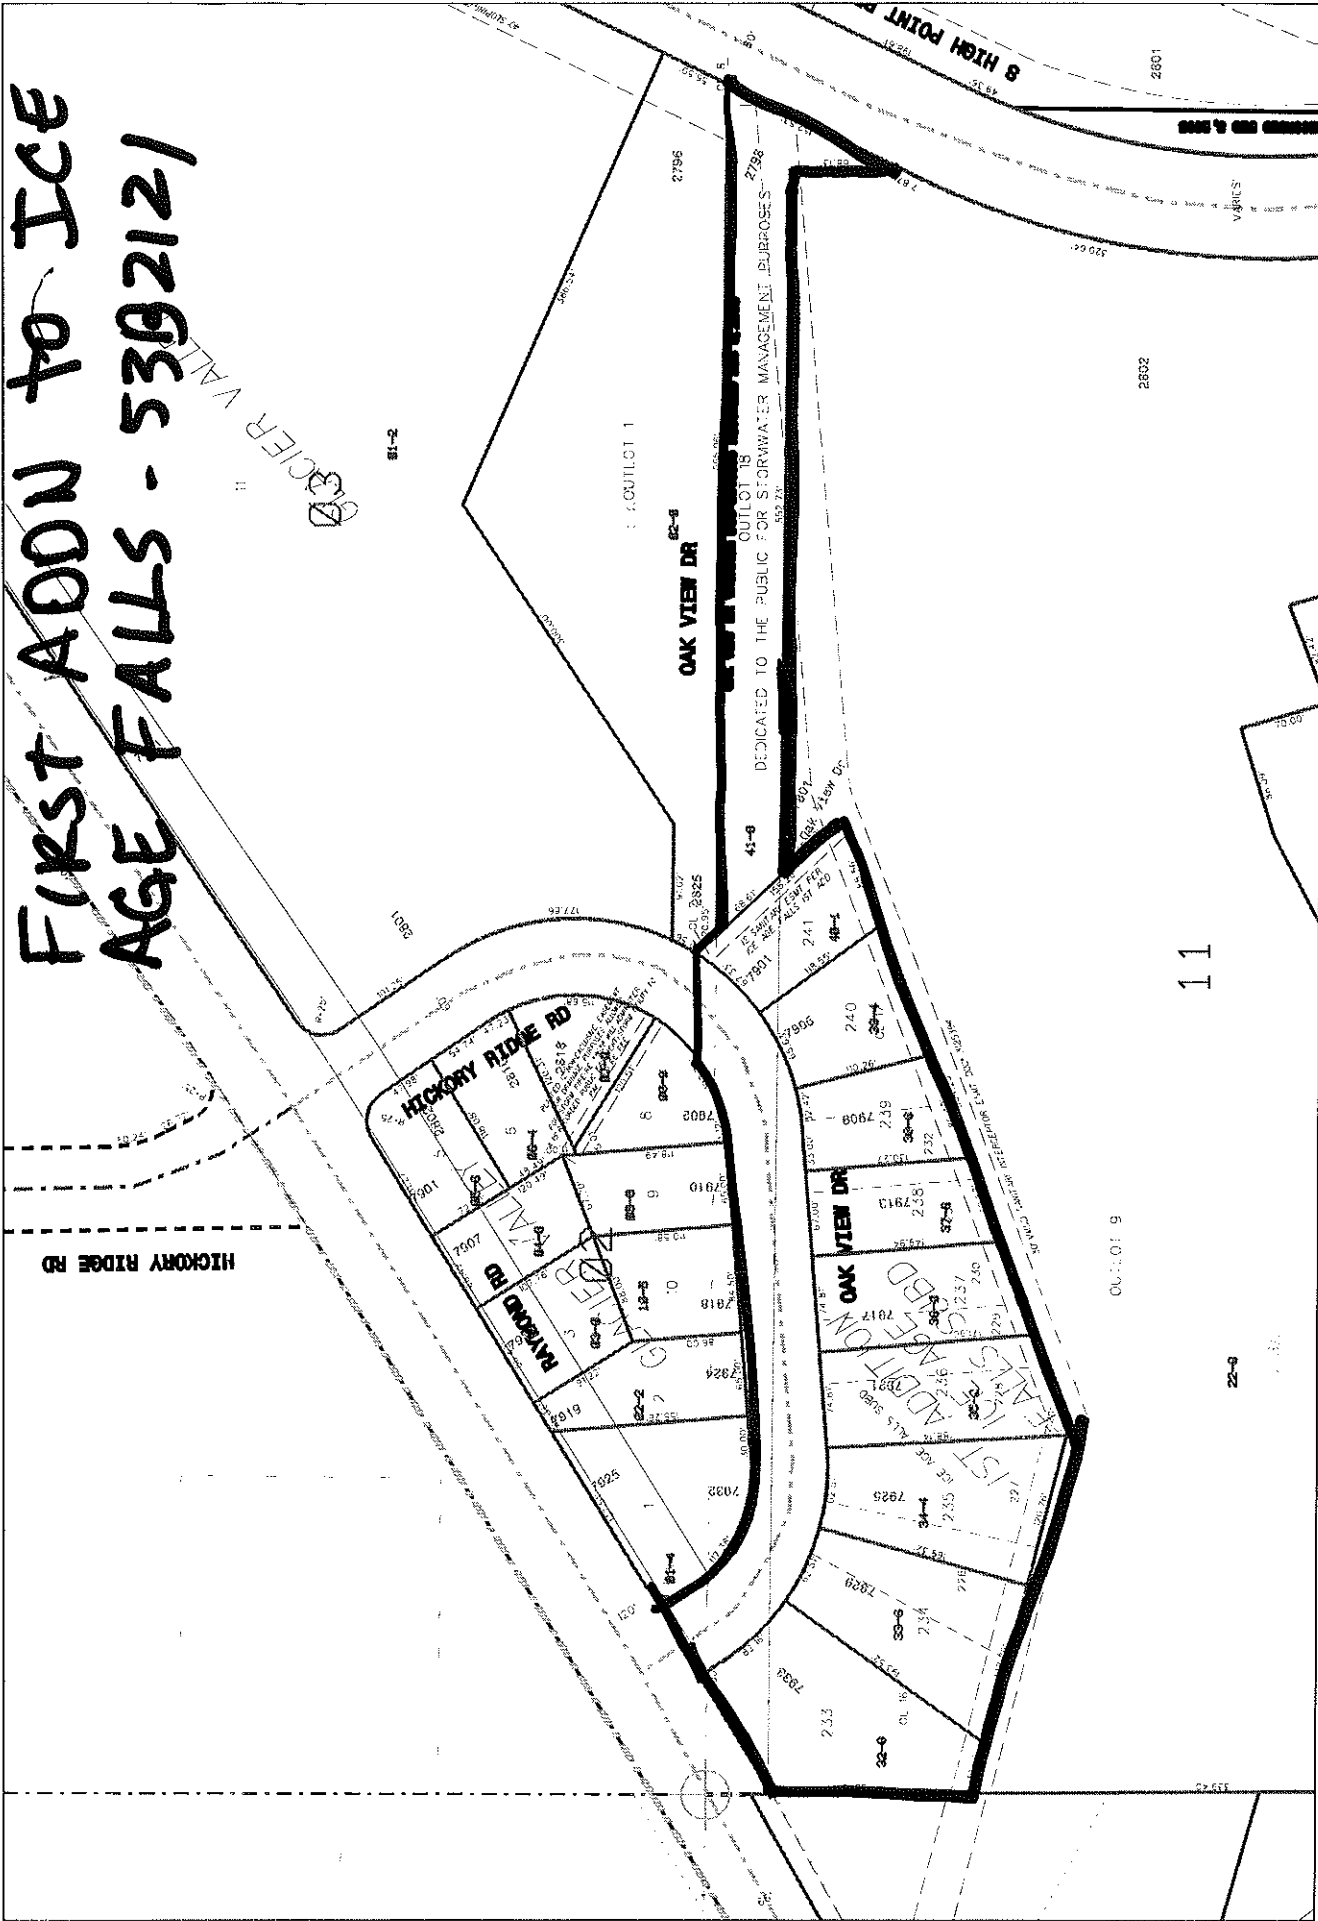

FIRST ADDN TO ICE  
AGE FALLS - 5392121

Date: 4/23/2008

Time: 3:01:43 PM

Scale: 1 in = 150 Ft

Disclaimer: The City makes no representation about the accuracy of these records and shall not be liable for any damages resulting from their use.  
Field View