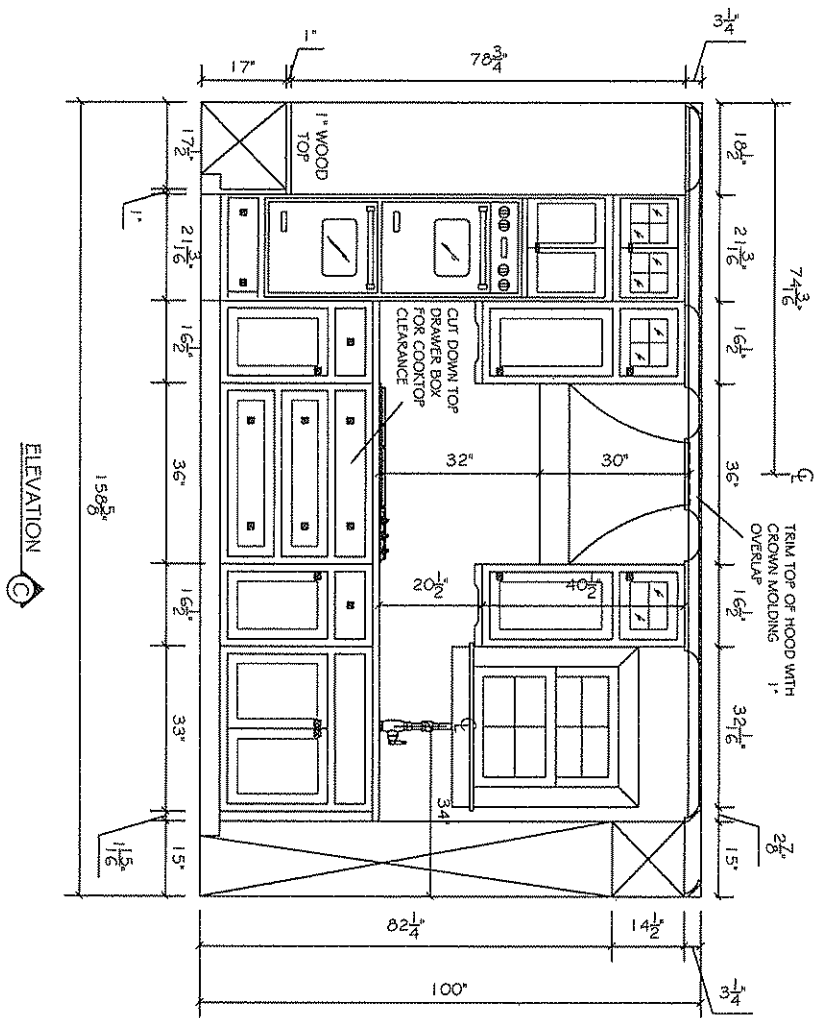

ELEVATION A

		RYAN MCKNIGHT SARA ROISING		DESIGNED BY: CATHY DRIFTMIER	
2631 UNIVERSITY AVE SUITE 102 MADISON, WI 53705 608-238-1009		1934 RESNET ST MADISON, WI 53726		SCALE: 1/2" = 1'-0"	DATE: 4-18-10 REV: 5-10-10 FINAL: 6-14-10
				2	OF 9

ELEVATION

		RYAN MCKNIGHT & SARA ROESING 1934 RESORT 91 MADISON, WI 53726	
2631 UNIVERSITY AVE SUITE 102 MADISON, WI 53705 608-238-1009		DESIGNED BY:	CATHY DRIFTMIER
SCALE:	1/2" = 1'-0"	DATE:	4-16-10
REV:	5-10-10 FINAL 6-14-10	OF	4
			9